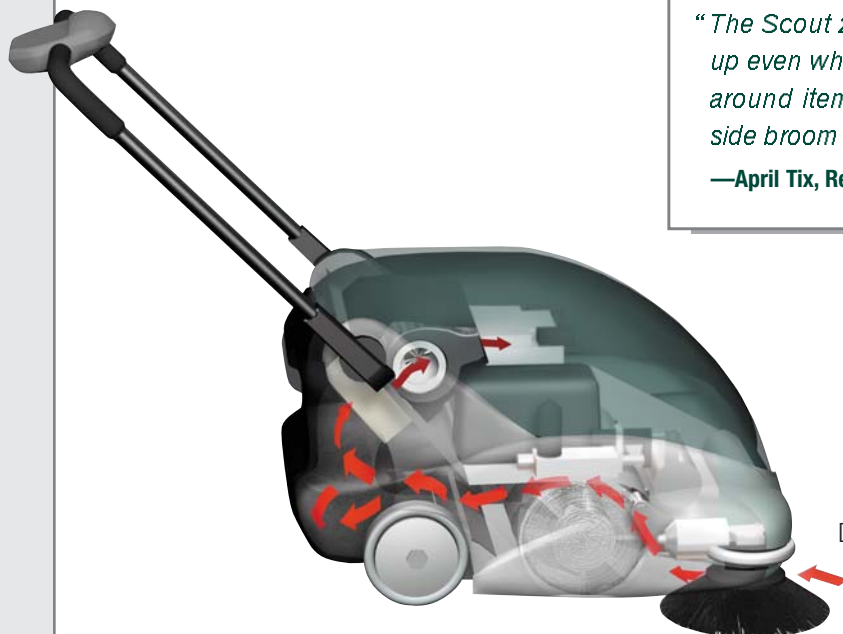

Scout™ 24

Cordless Vacuum/Sweeper

Clean anytime with the Scout 24.

With no cord to trip over and a low 61 dBa noise level, the new battery-powered Scout 24 vacuum/sweeper is ideal for anytime cleaning.

- Eliminate the risk of trip-and-falls over a power cord, and the frustration of obstacle-wraps with the Scout 24's battery-powered operation.
- A low 61 dBa noise level allows for cleaning day or night without disturbing employees or guests.
- Quickly and easily move into and out of narrow aisles with a compact 24" cleaning path.
- Maximize your cleaning coverage rate—and your productivity—by moving from carpet to hard surface without stopping.
- Clean twice the space of a wide-area vacuum and four times the area of standard uprights.

www.nobles.com
nobles@tenantco.com

 **NOBLES®**

Scout™ 24

Cordless Vacuum/Sweeper

Ideal environments:

- **Retail** – Large box and department stores
- **Healthcare** – Hospitals, clinics and nursing homes
- **Education** – Elementary, secondary, colleges and universities
- **Hospitality** – Auditoriums, casinos, banquet facilities, hotels

Cleaning Path	24 inches
Sweeping Style	Overthrow
Hopper Capacity	1.25 cubic feet
Battery Power	12 volt
Run Time	2 hours
Sound Level	61 dBa

“The Scout 24 is really convenient and we can quickly clean up even when the store is open. It allows us to get in and around items on the sales floor like clothing racks, and the side broom gets under overhangs and toe kicks.”

—April Tix, Receiving Manager, Galyan’s

Debris/airflow path through the Scout 24 cordless vacuum/sweeper.