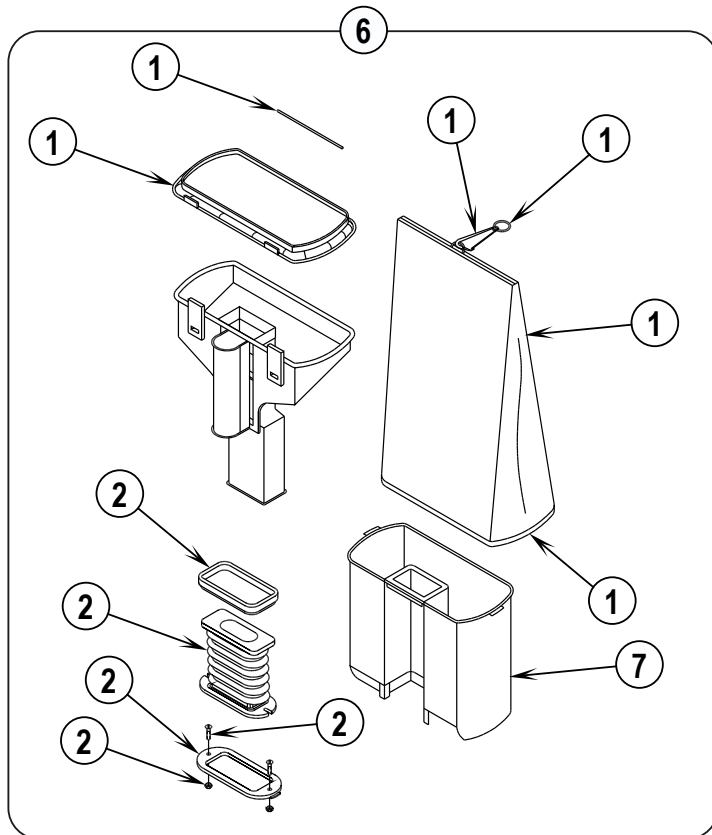

** = Not Included (optional)

HANDLE ASSEMBLY (OPTIONAL DIRT CUP)

04-11

6

ReliaVac™ 16HP

07-4

04-11

HANDLE ASSEMBLY (OPTIONAL DIRT CUP)