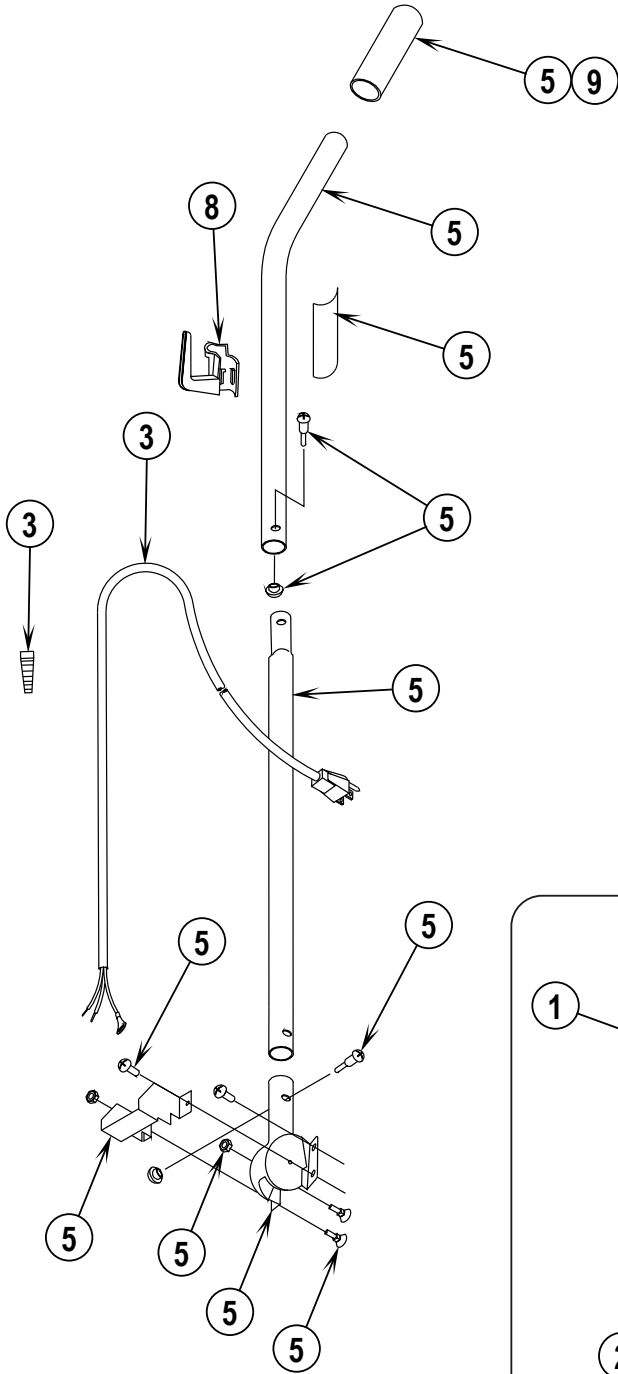

ReliaVac™ 12DC

PARTS LIST

MODELS: 56648070, 03003A

<u>DESCRIPTION</u>	<u>PAGE</u>
Base Assembly.....	2-3
Handle Assembly	4-5
Wiring Diagram	5

WHEN ORDERING PARTS

- * Use the part numbers from the "Ref. No." columns in this parts list.
- * Specify the model and serial number of the machine.
- * Use the space below to record the model and serial number for future reference.

Model _____ Serial No. _____

04-11

BASE ASSEMBLY

11-3

ReliaVac™ 12DC**3**

Item	Ref. No.	Qty	Description
1	56648400	1	Brush Height Knob Assembly
2	56648401	1	Hood Assembly-Grey
	30862A	1	Hood Assembly-Black
3	56648405	1	Switch Assembly
4	56648410	1	Hardware Kit Base
5	56630765	2	Spring, Ext .304d .930l .055wd
6	56648406	1	Motor & Seal Assembly
7	56648441	1	Base Assembly-12, Dirt Cup
	60585A	1	Base Assembly-Black
8	56648422	1	Wheel Assembly
9#	56381764	1	Reliavac Superbelt
10	56630489	1	Disturbulator, Assembly
11	56648417	1	Power Cord Assembly (see #3 on page 5)
12	56630478	1	Asm, Plate--Bottom
13	56648412	1	Brush Strip Kit
14	56648418	1	Air Duct Assembly
15	56630508	1	Guard, Furn--Clear Blue, 31.00l
16	56630395	1	Pedal, Foot--Uppt, White
18	56648420	1	Pulley and Fan Kit
	30864A	1	Pulley and Fan Kit-Green
22	56630561	2	Carbon Brush, Mtr
23	56630620	1	Spring, Ext .275d 1.50l .024wd
24	56630562	1	Gasket-Motor Seal
25	56648178	1	Gasket-Motor Seal
**	56052964	1	Magnet, Permanent
**	56630325	1	Upright Vacuum Accessory Kit

* = Not Shown

** = Not Included (optional)

= Revised or new since last update

Item	Ref. No.	Qty	Description
1	56648404	1	Dirt Cup Bag Kit
2	56648427	1	Dirt Cup Bellows Kit
3	56648417	1	Power Cord Assy (see #11 on page 3)
5	56648411	1	Handle Assy
6	56039515	1	Dirt Cup Kit
7	56630249	1	Cup--Dirt,Clear Plstc
8	56630353	1	Hook,Cord--Uppt,Dark Gray
9	56648429	1	Grip,Handle--Dark Gray