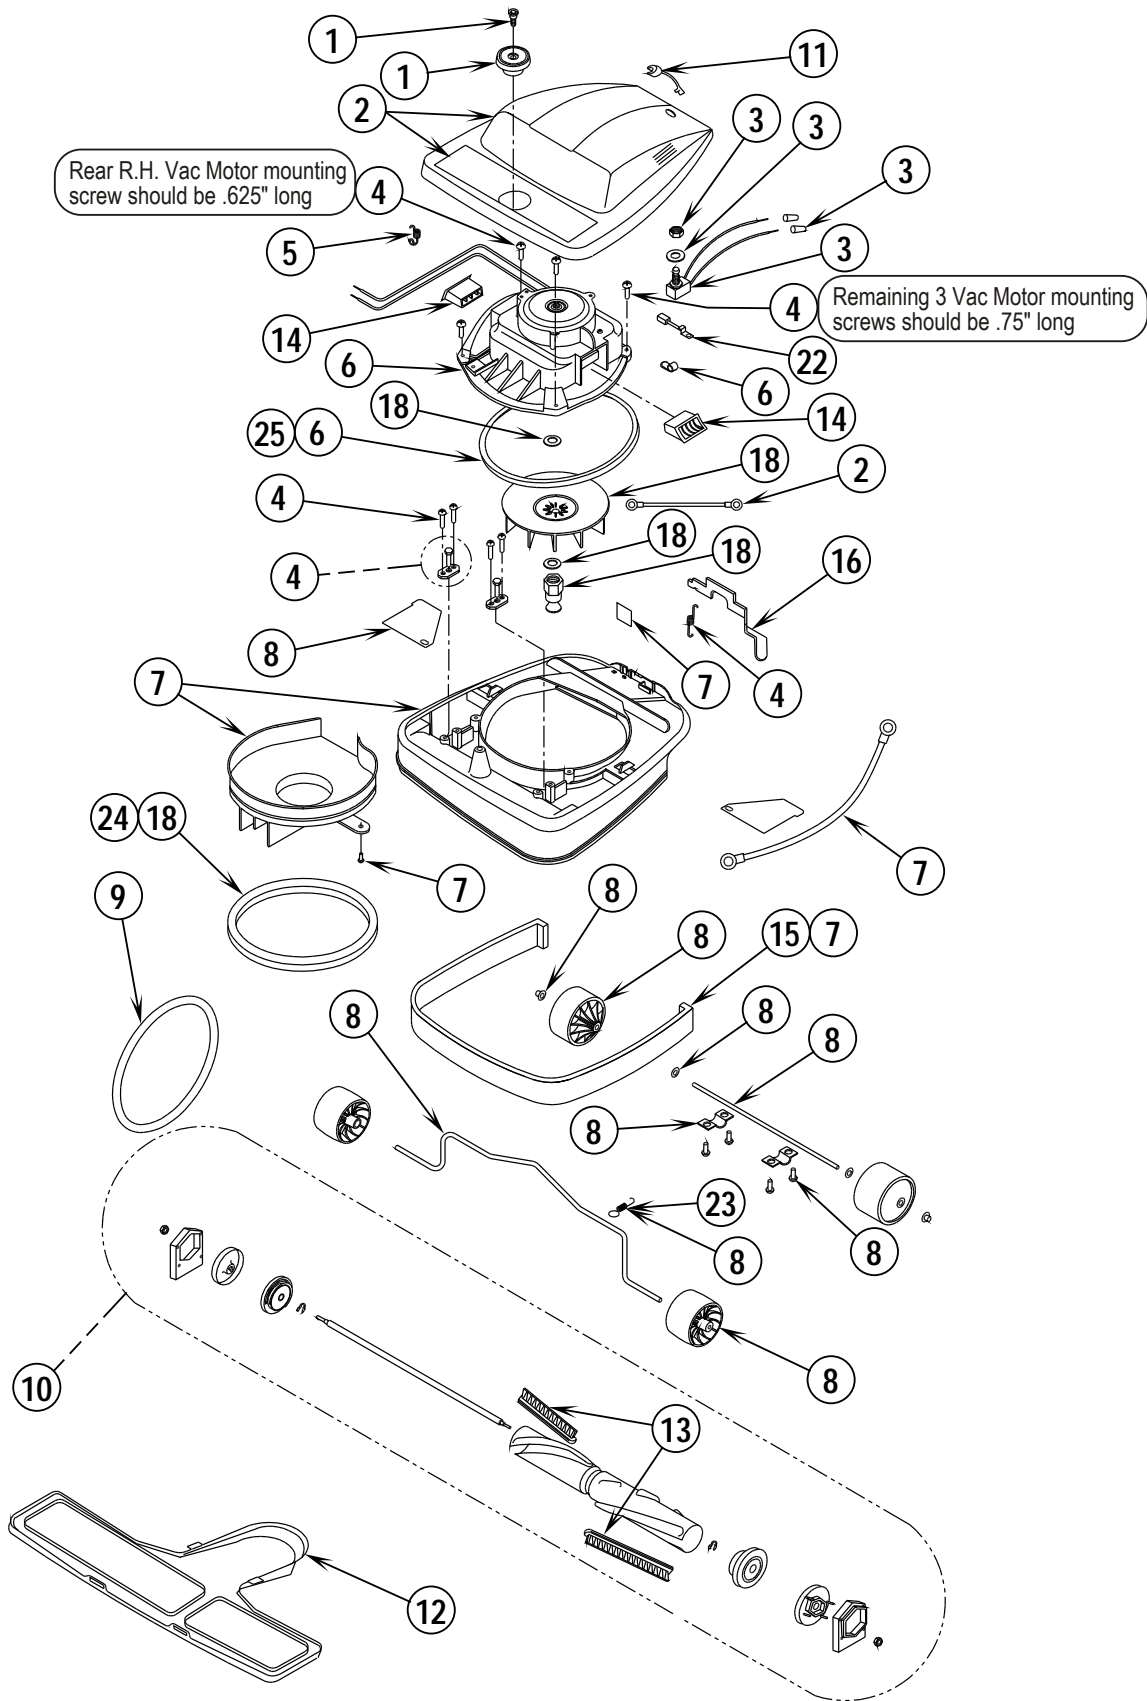

ReliaVac™ 12DC

PARTS LIST

MODELS: 56648070, 03003A

<u>DESCRIPTION</u>	<u>PAGE</u>
Base Assembly.....	2-3
Handle Assembly	4-5
Wiring Diagram	5

WHEN ORDERING PARTS

- * Use the part numbers from the "Ref. No." columns in this parts list.
- * Specify the model and serial number of the machine.
- * Use the space below to record the model and serial number for future reference.

Model _____ Serial No. _____

04-11

BASE ASSEMBLY

11-3

ReliaVac™ 12DC**3**

Item	Ref. No.	Qty	Description
1	56648400	1	Brush Height Knob Assembly
2	56648401	1	Hood Assembly-Grey
	30862A	1	Hood Assembly-Black
3	56648405	1	Switch Assembly
4	56648410	1	Hardware Kit Base
5	56630765	2	Spring, Ext .304d .930l .055wd
6	56648406	1	Motor & Seal Assembly
7	56648441	1	Base Assembly-12, Dirt Cup
	60585A	1	Base Assembly-Black
8	56648422	1	Wheel Assembly
9#	56381764	1	Reliavac Superbelt
10	56630489	1	Disturbulator, Assembly
11	56648417	1	Power Cord Assembly (see #3 on page 5)
12	56630478	1	Asm, Plate--Bottom
13	56648412	1	Brush Strip Kit
14	56648418	1	Air Duct Assembly
15	56630508	1	Guard, Furn--Clear Blue, 31.00l
16	56630395	1	Pedal, Foot--Uppt, White
18	56648420	1	Pulley and Fan Kit
	30864A	1	Pulley and Fan Kit-Green
22	56630561	2	Carbon Brush, Mtr
23	56630620	1	Spring, Ext .275d 1.50l .024wd
24	56630562	1	Gasket-Motor Seal
25	56648178	1	Gasket-Motor Seal
**	56052964	1	Magnet, Permanent
**	56630325	1	Upright Vacuum Accessory Kit

* = Not Shown

** = Not Included (optional)

= Revised or new since last update

Item	Ref. No.	Qty	Description
1	56648404	1	Dirt Cup Bag Kit
2	56648427	1	Dirt Cup Bellows Kit
3	56648417	1	Power Cord Assy (see #11 on page 3)
5	56648411	1	Handle Assy
6	56039515	1	Dirt Cup Kit
7	56630249	1	Cup--Dirt,Clear Plstc
8	56630353	1	Hook,Cord--Uppt,Dark Gray
9	56648429	1	Grip,Handle--Dark Gray