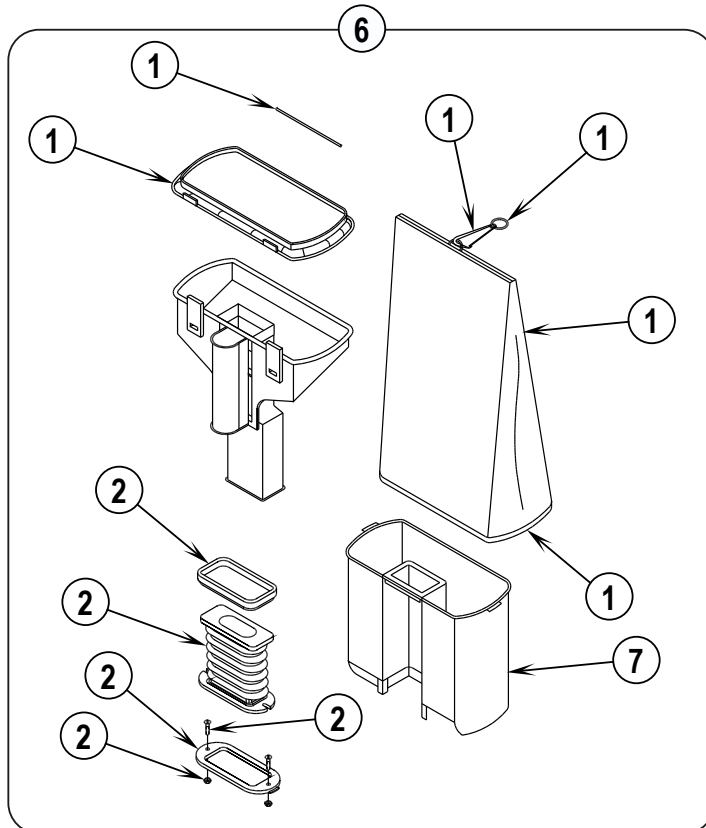

ReliaVac™ 12DC

PARTS LIST

MODELS: 56648070, 03003A

<u>DESCRIPTION</u>	<u>PAGE</u>
Base Assembly.....	2-3
Handle Assembly	4-5
Wiring Diagram	5

WHEN ORDERING PARTS

- * Use the part numbers from the "Ref. No." columns in this parts list.
- * Specify the model and serial number of the machine.
- * Use the space below to record the model and serial number for future reference.

Model _____ Serial No. _____

04-11

BASE ASSEMBLY

11-3

ReliaVac™ 12DC**3**

Item	Ref. No.	Qty	Description
1	56648400	1	Brush Height Knob Assembly
2	56648401	1	Hood Assembly-Grey
	30862A	1	Hood Assembly-Black
3	56648405	1	Switch Assembly
4	56648410	1	Hardware Kit Base
5	56630765	2	Spring, Ext .304d .930l .055wd
6	56648406	1	Motor & Seal Assembly
7	56648441	1	Base Assembly-12, Dirt Cup
	60585A	1	Base Assembly-Black
8	56648422	1	Wheel Assembly
9#	56381764	1	Reliavac Superbelt
10	56630489	1	Disturbulator, Assembly
11	56648417	1	Power Cord Assembly (see #3 on page 5)
12	56630478	1	Asm, Plate--Bottom
13	56648412	1	Brush Strip Kit
14	56648418	1	Air Duct Assembly
15	56630508	1	Guard, Furn--Clear Blue, 31.00l
16	56630395	1	Pedal, Foot--Uppt, White
18	56648420	1	Pulley and Fan Kit
	30864A	1	Pulley and Fan Kit-Green
22	56630561	2	Carbon Brush, Mtr
23	56630620	1	Spring, Ext .275d 1.50l .024wd
24	56630562	1	Gasket-Motor Seal
25	56648178	1	Gasket-Motor Seal
**	56052964	1	Magnet, Permanent
**	56630325	1	Upright Vacuum Accessory Kit

* = Not Shown

** = Not Included (optional)

= Revised or new since last update

Item	Ref. No.	Qty	Description
1	56648404	1	Dirt Cup Bag Kit
2	56648427	1	Dirt Cup Bellows Kit
3	56648417	1	Power Cord Assy (see #11 on page 3)
5	56648411	1	Handle Assy
6	56039515	1	Dirt Cup Kit
7	56630249	1	Cup--Dirt,Clear Plstc
8	56630353	1	Hook,Cord--Uppt,Dark Gray
9	56648429	1	Grip,Handle--Dark Gray