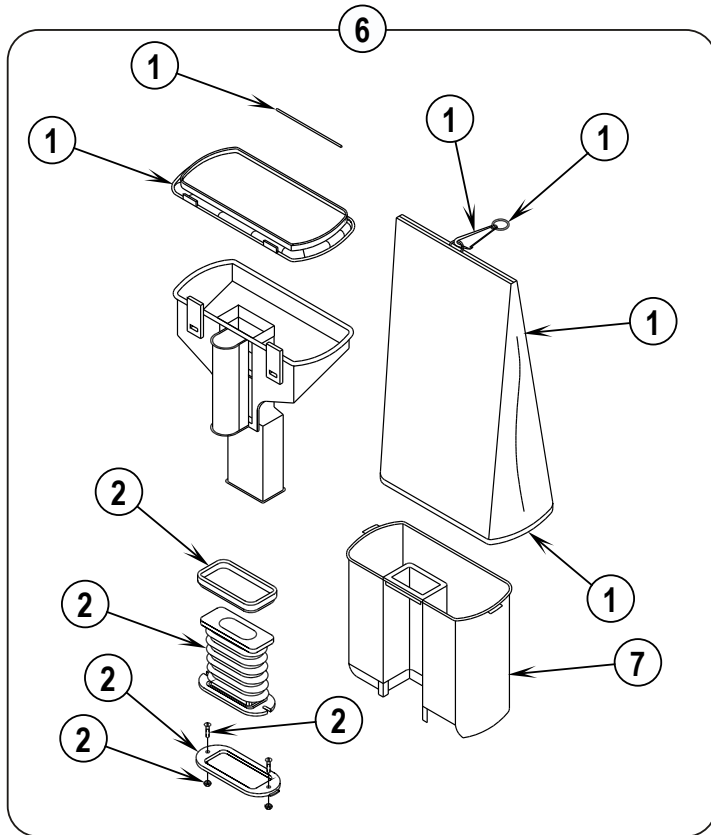

# = Revised or new since last update

Item	Ref. No.	Qty	Description
1	56648417	1	Power Cord Assembly (see #11 on page 3)
2	56648421	1	Hook Assembly
4	56648424	1	Handle Assembly
5	56648423	1	Bag Assembly
7	56648429	1	Grip, Handle—Dark Gray
**	56035451	1	Asm, Bag Zip Gray TYT HD Com
**	30880A	1	Cloth Zipper Bag-Black
**	56637120	A/R	Disposable Paper Bag (pkg of 10)
**	56039515	1	Kit, Dirt Cup Conversion
**	56630249	1	Dirt Cup, Clear Plastic
**	56648404	1	Dirt Cup Bag Kit
**	56648427	1	Dirt Cup Bellows Kit

\* = Not Shown

\*\* = Not Included (optional)

04-11

**HANDLE ASSEMBLY (OPTIONAL DIRT CUP)**

07-4

**ReliaVac™ 12**

**7**

Item	Ref. No.	Qty	Description
1	56648404	1	Dirt Cup Bag Kit
2	56648427	1	Dirt Cup Bellows Kit
3	56648417	1	Power Cord Assy (see #11 on page 3)
5	56648411	1	Handle Assy
6	56039515	1	Dirt Cup Kit
7	56630249	1	Cup--Dirt,Clear Plstc
8	56630353	1	Hook,Cord--Uprt,Dark Gray
9	56648429	1	Grip,Handle—Dark Gray