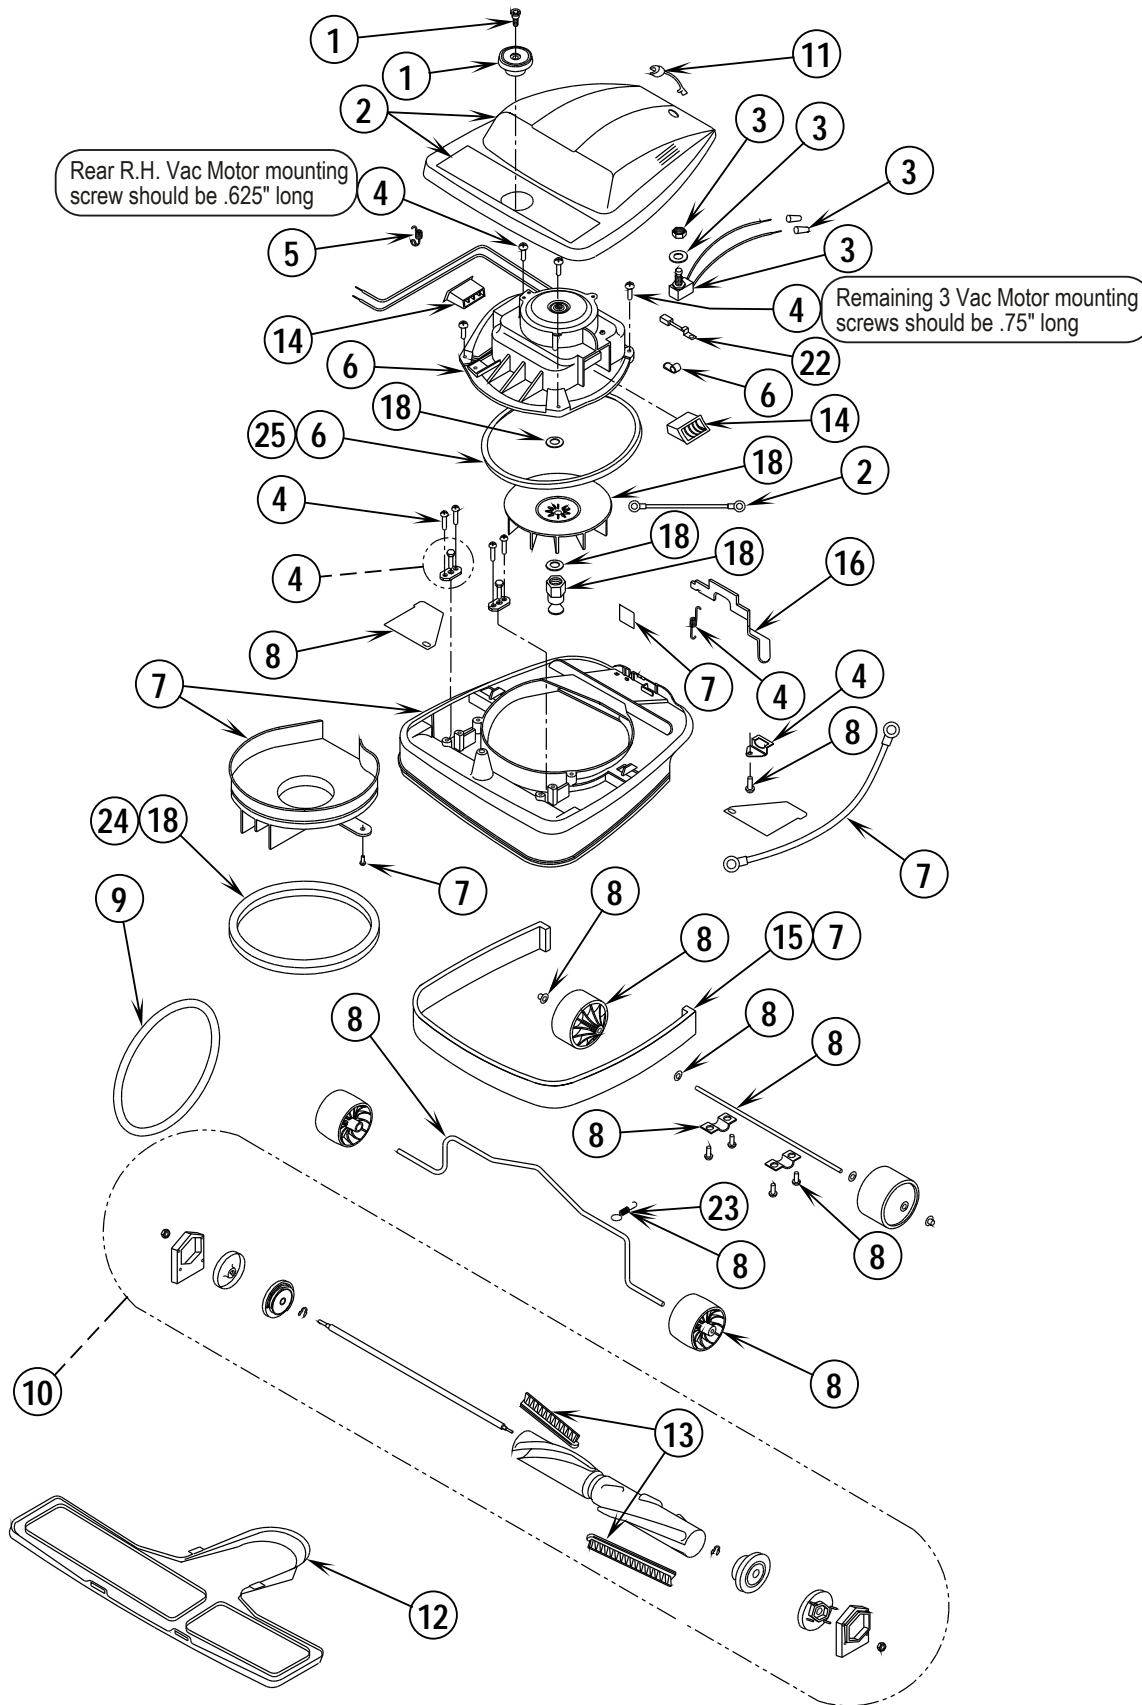

## **PARTS LIST**

**MODELS: 56648069, 03002A**

<b>DESCRIPTION</b>	<b>PAGE</b>
Base Assembly.....	2-3
Handle Assembly .....	4-5
Wiring Diagram .....	5
Handle Assembly (Optional Dirt Cup) .....	6-7

**WHEN ORDERING PARTS**

- \* Use the part numbers from the "Ref. No." columns in this parts list.
- \* Specify the model and serial number of the machine.
- \* Use the space below to record the model and serial number for future reference.

Model \_\_\_\_\_ Serial No. \_\_\_\_\_

04-11	<b>BASE ASSEMBLY</b>		
11-3	<b>ReliaVac™ 12</b>		<b>3</b>

Item	Ref. No.	Qty	Description
1	56648400	1	Brush Height Knob Assembly
2	56648401	1	Hood Assembly-Grey
	30862A	1	Hood Assembly-Black
3	56648405	1	Switch Assembly
4	56648410	1	Hardware Kit Base
5	56630765	2	Spring, Ext .304d .930l .055wd
6	56648406	1	Motor & Seal Assembly
7	56648407	1	Base Assembly-Grey
	60584A	1	Base Assembly-Black
8	56648422	1	Wheel Assembly
9#	56381764	1	Reliavac Superbelt
10	56630489	1	Disturbulator, Assembly
11	56648417	1	Power Cord Assembly (see #1 on page 5 and #3 on page 7)
12	56630478	1	Asm, Plate--Bottom
13	56648412	1	Brush Strip Kit
14	56648418	1	Air Duct Assembly
15	56630508	1	Guard, Furn--Clear Blue, 31.00l
16	56630395	1	Pedal, Foot--Uppt, White
18	56648420	1	Pulley and Fan Kit
	30864A	1	Pulley and Fan Kit-Green
22	56630561	2	Carbon Brush, Mtr
23	56630620	1	Spring, Ext .275d 1.50l .024wd
24	56630562	1	Gasket-Motor Seal
25	56648178	1	Gasket-Motor Seal
**	56052964	1	Magnet, Permanent
**	56630325	1	Upright Vacuum Accessory Kit

\* = Not Shown

\*\* = Not Included (optional)

04-11

**HANDLE ASSEMBLY (OPTIONAL DIRT CUP)**

07-4

**ReliaVac™ 12**

**7**

Item	Ref. No.	Qty	Description
1	56648404	1	Dirt Cup Bag Kit
2	56648427	1	Dirt Cup Bellows Kit
3	56648417	1	Power Cord Assy (see #11 on page 3)
5	56648411	1	Handle Assy
6	56039515	1	Dirt Cup Kit
7	56630249	1	Cup--Dirt,Clear Plstc
8	56630353	1	Hook,Cord--Uprt,Dark Gray
9	56648429	1	Grip,Handle—Dark Gray