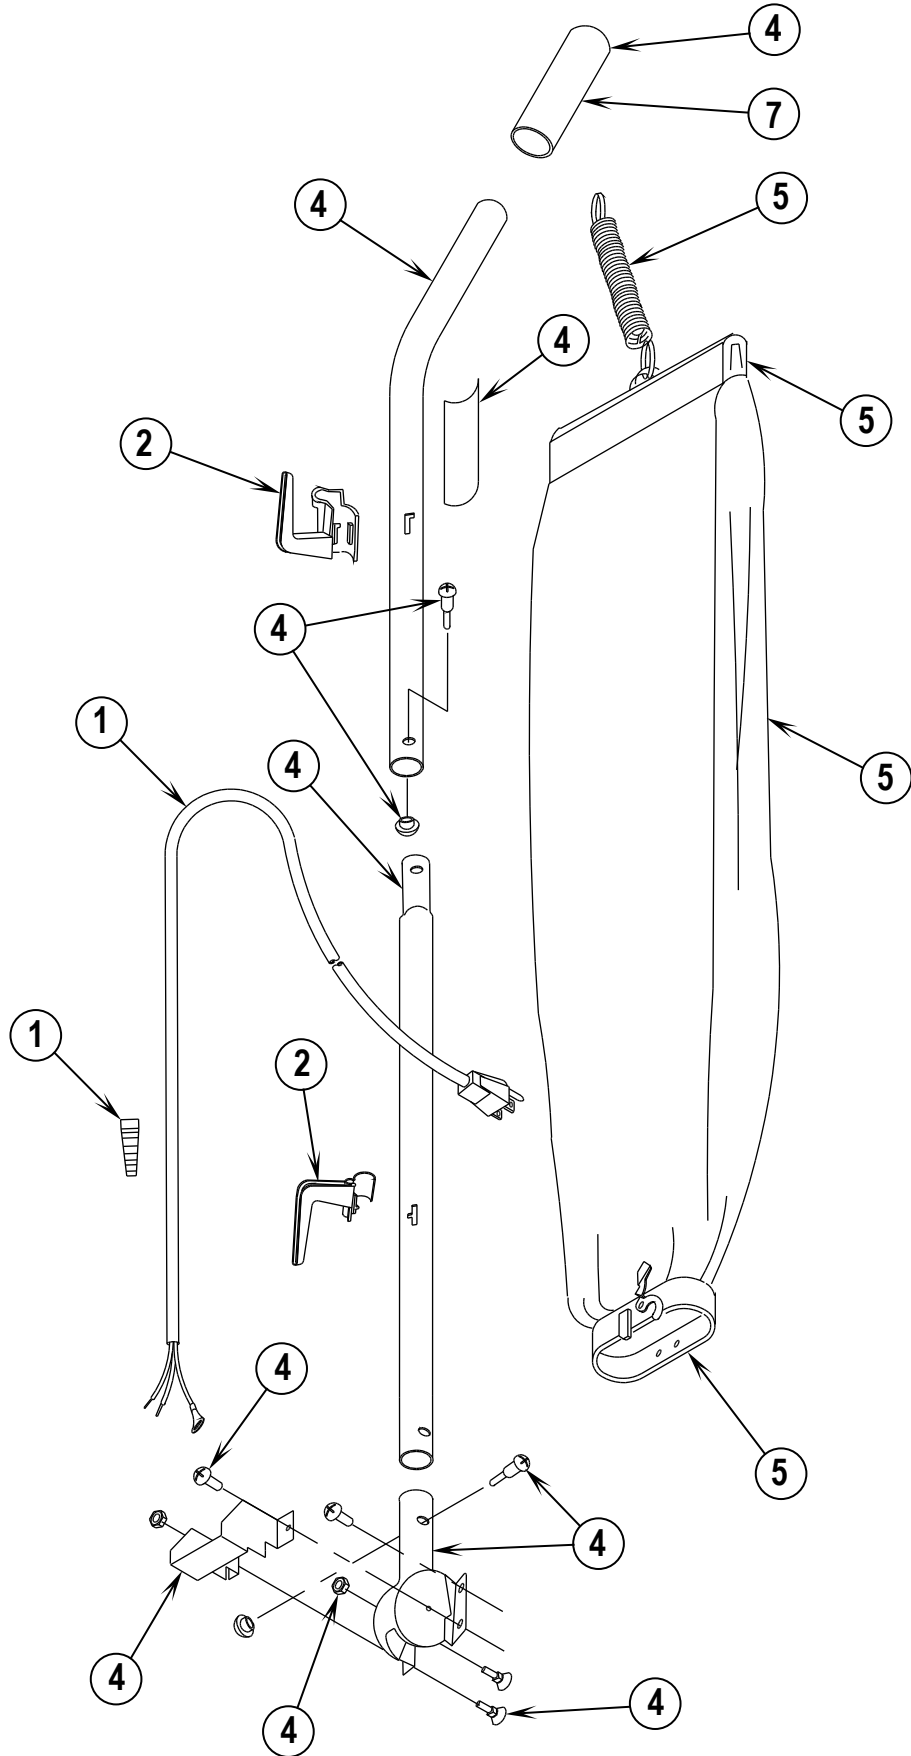

## **PARTS LIST**

**MODELS: 56648069, 03002A**

<b>DESCRIPTION</b>	<b>PAGE</b>
Base Assembly.....	2-3
Handle Assembly .....	4-5
Wiring Diagram .....	5
Handle Assembly (Optional Dirt Cup) .....	6-7

**WHEN ORDERING PARTS**

Model \_\_\_\_\_ Serial No. \_\_\_\_\_

04-11	<b>BASE ASSEMBLY</b>		
11-3	<b>ReliaVac™ 12</b>		<b>3</b>

Item	Ref. No.	Qty	Description
1	56648400	1	Brush Height Knob Assembly
2	56648401	1	Hood Assembly-Grey
	30862A	1	Hood Assembly-Black
3	56648405	1	Switch Assembly
4	56648410	1	Hardware Kit Base
5	56630765	2	Spring, Ext .304d .930l .055wd
6	56648406	1	Motor & Seal Assembly
7	56648407	1	Base Assembly-Grey
	60584A	1	Base Assembly-Black
8	56648422	1	Wheel Assembly
9#	56381764	1	Reliavac Superbelt
10	56630489	1	Disturbulator, Assembly
11	56648417	1	Power Cord Assembly (see #1 on page 5 and #3 on page 7)
12	56630478	1	Asm, Plate--Bottom
13	56648412	1	Brush Strip Kit
14	56648418	1	Air Duct Assembly
15	56630508	1	Guard, Furn--Clear Blue, 31.00l
16	56630395	1	Pedal, Foot--Uppt, White
18	56648420	1	Pulley and Fan Kit
	30864A	1	Pulley and Fan Kit-Green
22	56630561	2	Carbon Brush, Mtr
23	56630620	1	Spring, Ext .275d 1.50l .024wd
24	56630562	1	Gasket-Motor Seal
25	56648178	1	Gasket-Motor Seal
**	56052964	1	Magnet, Permanent
**	56630325	1	Upright Vacuum Accessory Kit

\* = Not Shown

\*\* = Not Included (optional)

# = Revised or new since last update

Item	Ref. No.	Qty	Description
1	56648417	1	Power Cord Assembly (see #11 on page 3)
2	56648421	1	Hook Assembly
4	56648424	1	Handle Assembly
5	56648423	1	Bag Assembly
7	56648429	1	Grip, Handle—Dark Gray
**	56035451	1	Asm, Bag Zip Gray TYT HD Com
**	30880A	1	Cloth Zipper Bag-Black
**	56637120	A/R	Disposable Paper Bag (pkg of 10)
**	56039515	1	Kit, Dirt Cup Conversion
**	56630249	1	Dirt Cup, Clear Plastic
**	56648404	1	Dirt Cup Bag Kit
**	56648427	1	Dirt Cup Bellows Kit