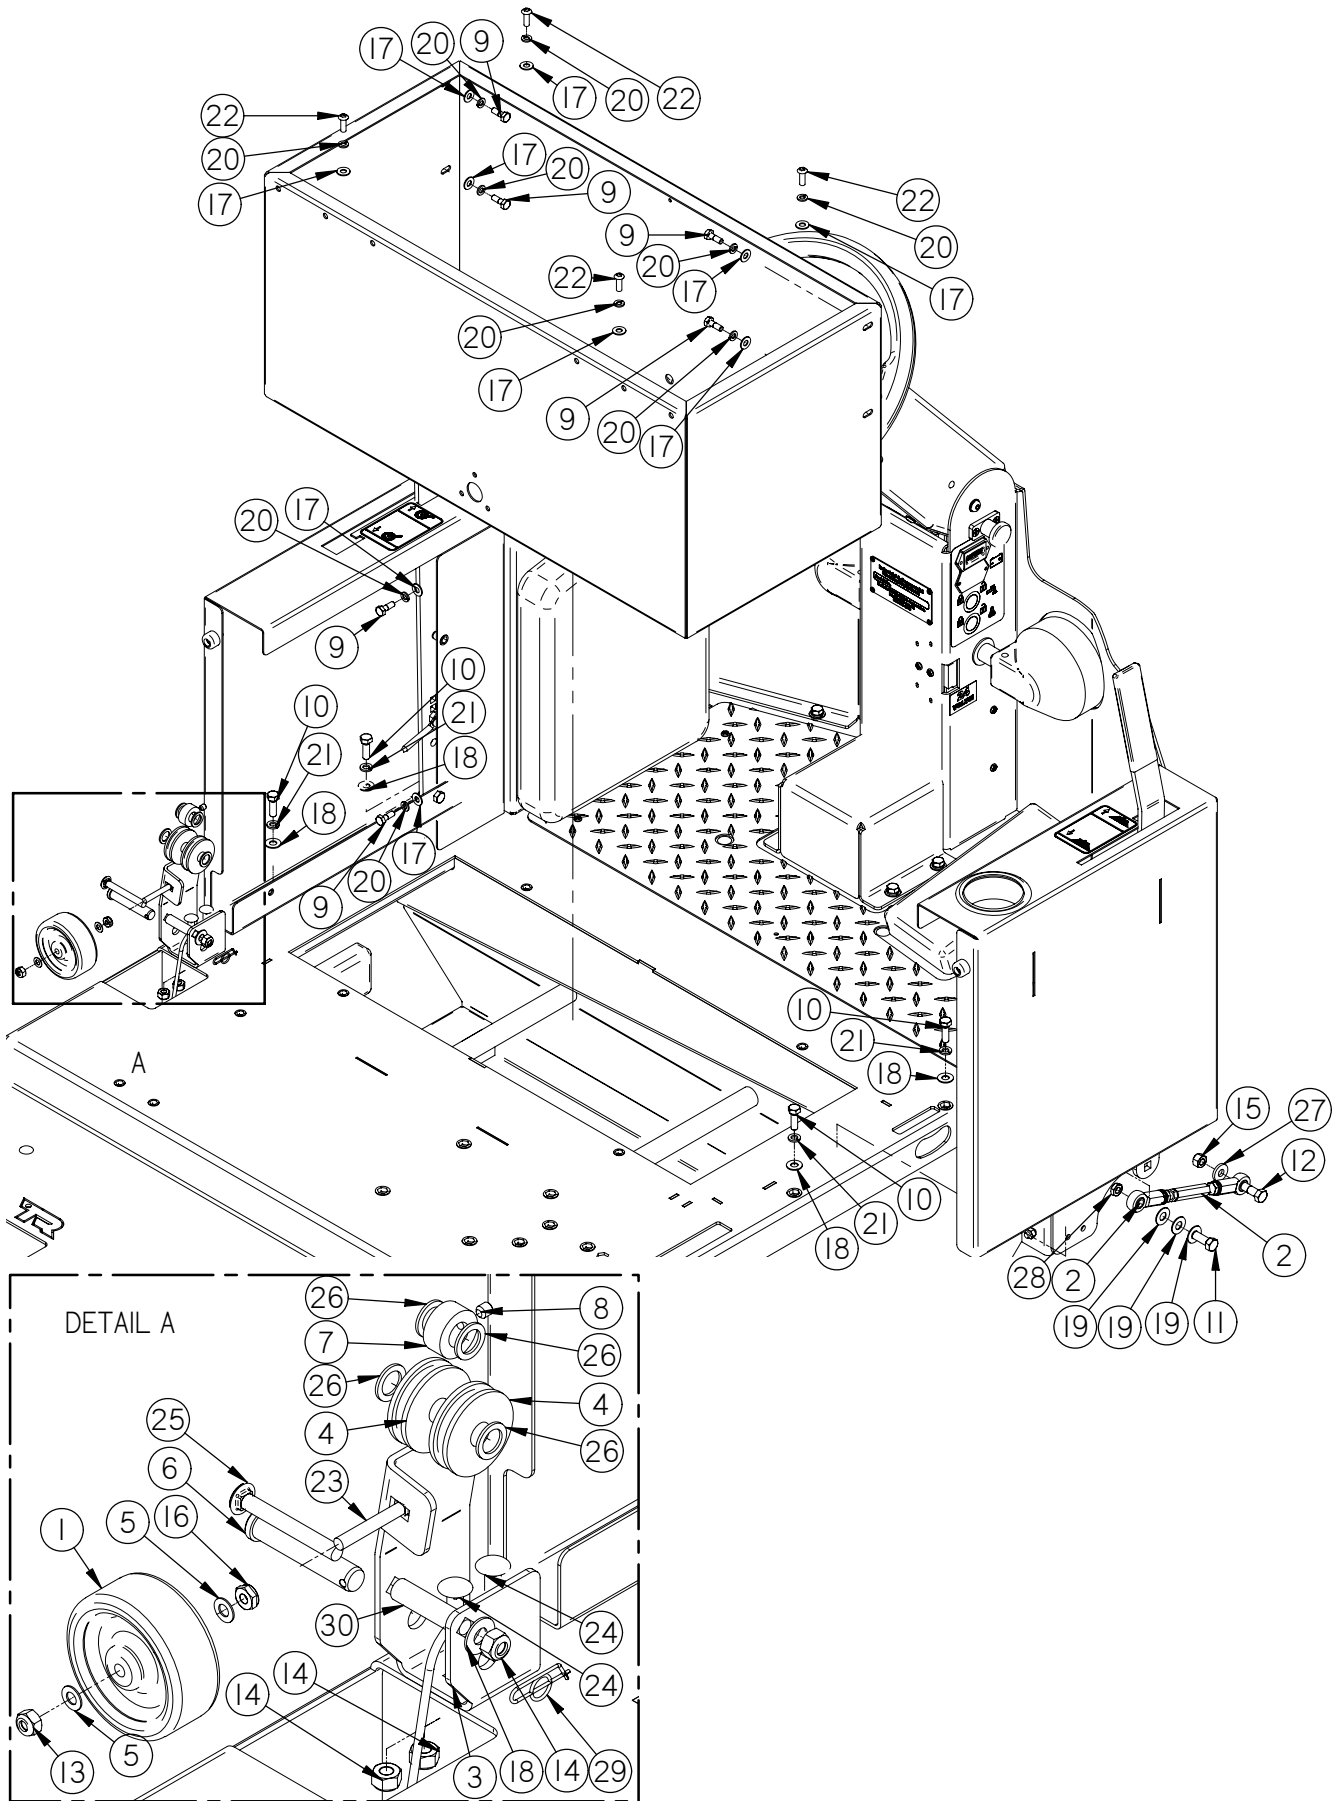

Item	Part No.	Part Description	Qty.
1	21-7600	SIDE WHEEL (GREY)	1
2	253-8440	ADJUSTABLE LATERAL ARM	1
3	349-1140	MAINBROOM PULLEY BRACKET	1
4	349-7721	PULLEY, NYLON	2
5	H-00282	FW 1/4" NYLON	2
6	H-0156773	CLEVIS PIN, 1/2" X 2-1/2"	1
7	H-03660	.1/2" ID X 7/16" LG SETSCREW SHAFT COLLAR	1
8	H-25379	SETSCREW, KCP, 1/4"-20 X 1/4"	1
9	H-70003	HCS 1/4"-20 X 3/4" SS	6
10	H-70055	HCS 5/16"- 18 X 1" SS	4
11	H-70105	HCS 3/8"- 16 X 1" SS	1
12	H-70109	HCS 3/8"- 16 X 1-1/2" SS	1
13	H-70860	NYLOK 1/4"- 20 SS	1
14	H-70861	NYLOK 5/16" - 18 SS	3
15	H-70862	NYLOK 3/8"-16 SS	1
16	H-70925	KN 1/4-20 S/S	1
17	H-71013	FW 1/4 ID X 5/8 OD SS	10
18	H-71015	FW 5/16 ID X 3/4 OD SS	5
19	H-71017	FW 3/8 ID X 7/8 OD SS	3
20	H-71063	LW 1/4" SS	10
21	H-71065	LW 5/16" SS	4
22	H-73754	BHSCS 1/4 - 20 X 3/4" SS	4
23	H-74396	CB 1/4"- 20 X 1-3/4" SS	1
24	H-74429	CB 5/16"- 18 X 3/4" SS	2
25	H-74434	CB 5/16"- 18 X 2.5" SS	1
26	H-76065	FW 1/2" NYLON	4
27	H-98025	FW 3/8" GRADE 8	1
28	H-NJ06C	JNYL 3/8- 16 SS	1
29	H-RUE22	1/2" RUE RING COTTER	1
30	T-031B0175	CABLE GUIDE	1