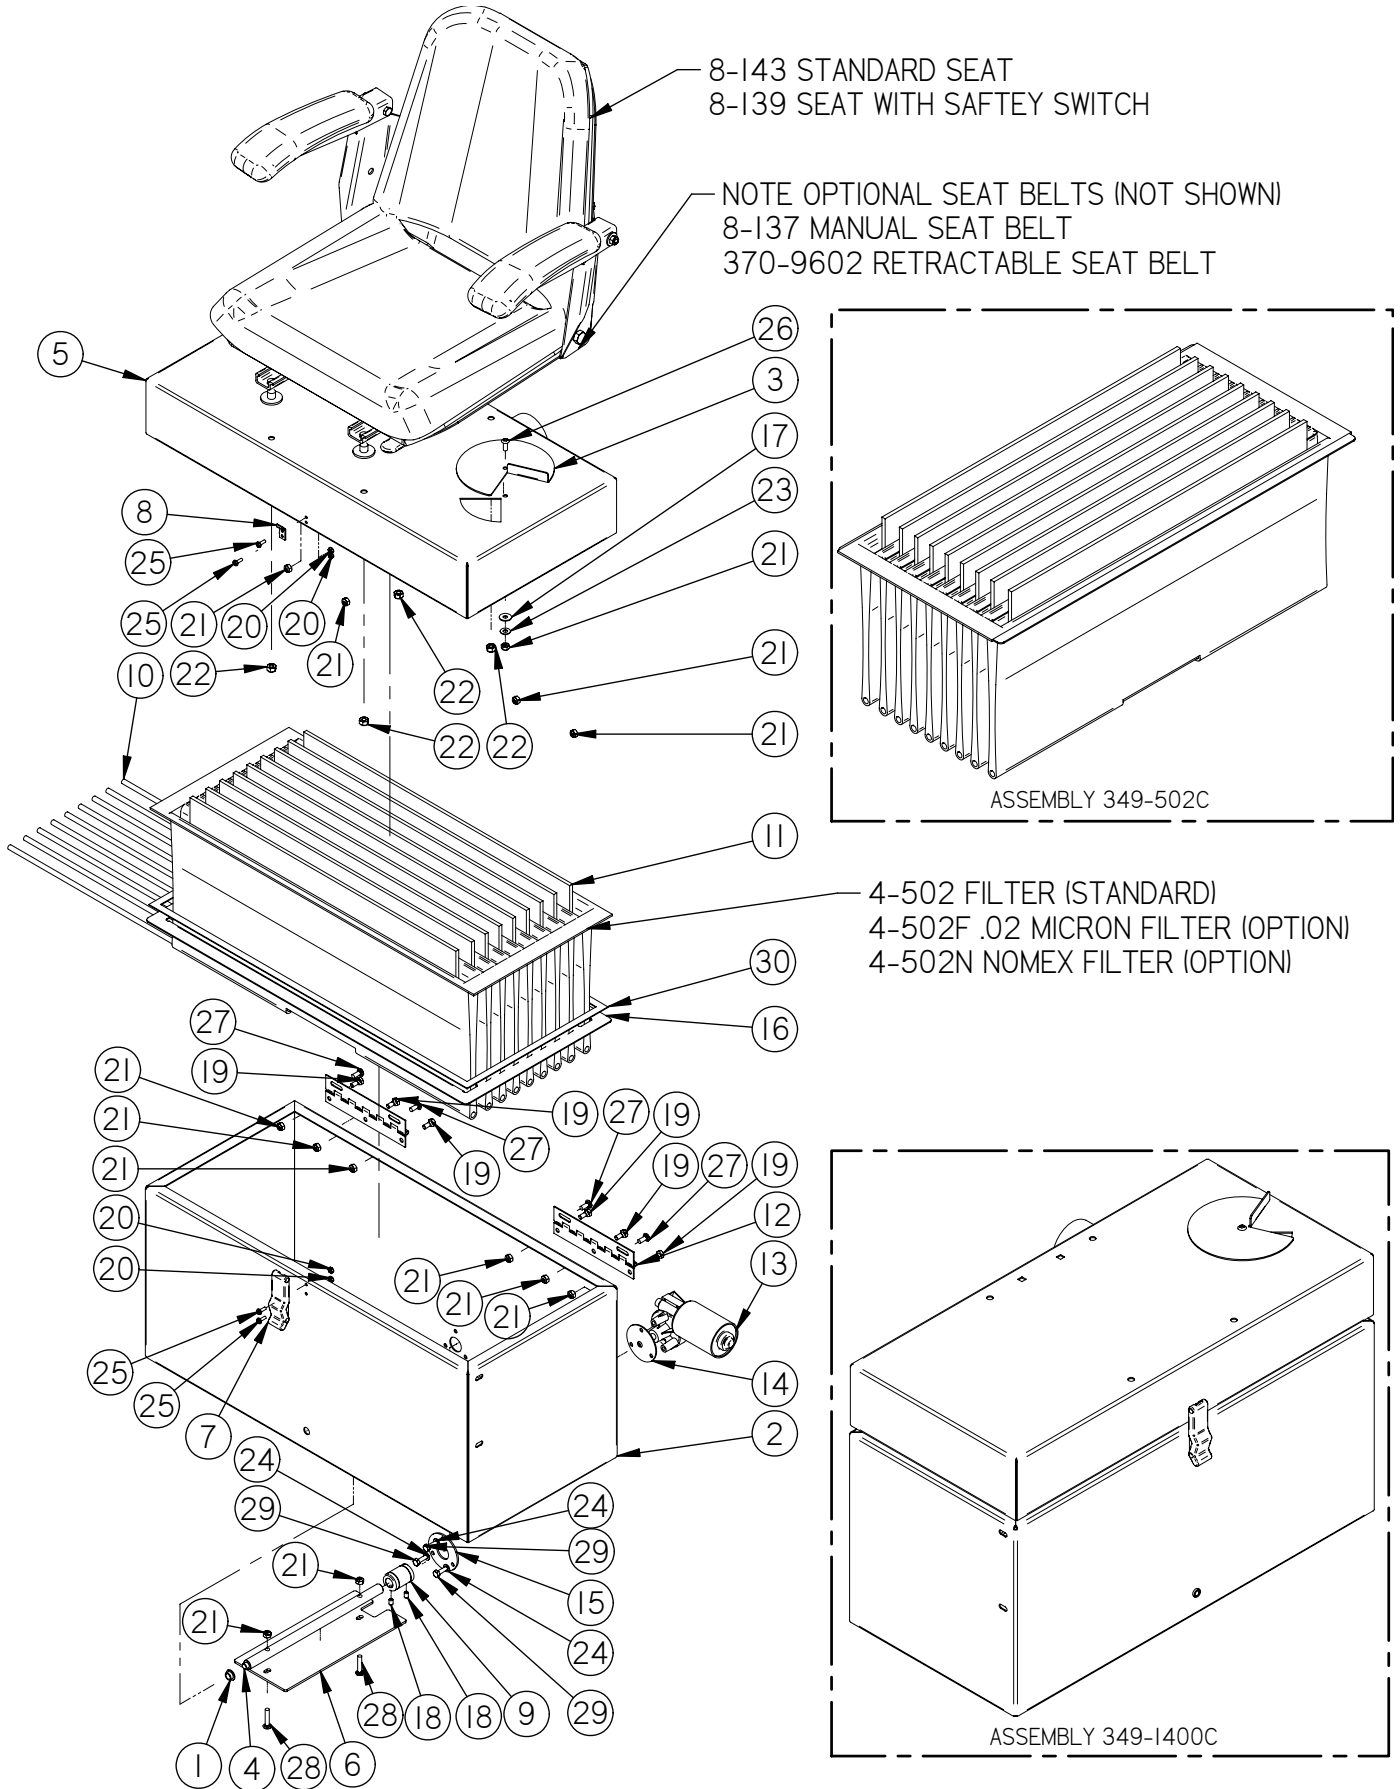

Item	Part No.	Part Description	Qty.
1	290-1233	3/8" ID, 1/2" OD, 1/4" LG BEARING	1
2	349-1400	FILTER CHAMBER	1
3	349-1405	FILTER CHAMBER VENT LID	1
4	349-4450	FILTER SHAKER SHAFT	1
5	349-9524	FILTER HOOD	1
6	349-9549	FILTER BEATER BAR PLATE	1
7	4-124	LATCH	1
8	4-124	CLIP, LATCH	1
9	4-444	BROOM SAFETY DRIVE CPLG	1
10	4-503A	FILTER WEIGHT ROD	9
11	4-521A	FILTER SEPARATOR	9
12	8-180	HINGE, 6-7/8" S/S	2
13	8-221	24 VOLT/100 RPM MOTOR	1
14	8-222	MOTOR GASKET	1
15	8-223	GASKET BACKING PLATE	1
16	8-505	FILTER FRAME	1
17	H-02739	FW, 17/32" ID X 3/4" OD X 1/16" TH, TEFLON	1
18	H-25381	1/4"-20 X 3/8" KURL SET SCREW	2
19	H-70002	HCS 1/4"-20 X 5/8" SS	6
20	H-70856	NYLOK #8-32 SS	4
21	H-70860	NYLOK 1/4"- 20 SS	13
22	H-70861	NYLOK 5/16" - 18 SS	4
23	H-71013	FW 1/4 ID X 5/8 OD SS	1
24	H-71063	LW 1/4" SS	3
25	H-72398	PPH #8-32 X 1/2" S/S	4
26	H-73753	BHSCS 1/4 - 20 X 5/8" SS	1
27	H-74418	CB 1/4"- 20 X 5/8" S/S	4
28	H-74421	CB 1/4"- 20 X 1-1/4" SS	2
29	H-M82550	HCS M6-1.0 X 20 SS	3
30	T-00257600	1/2" DBL SIDED TAPE	1