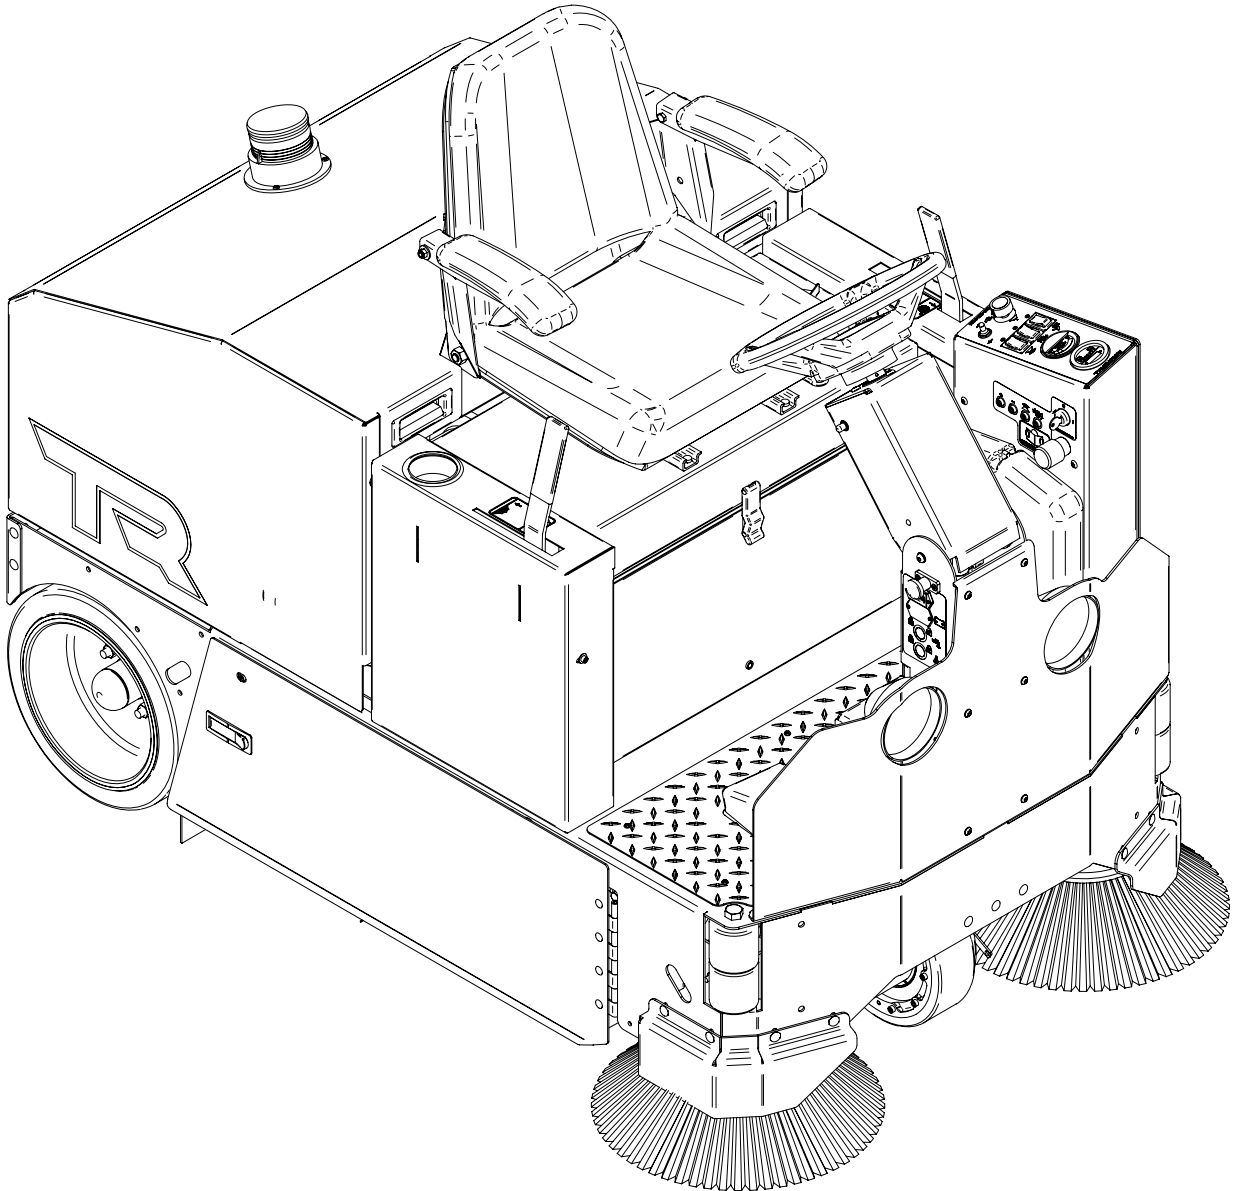

Version 1.0

PARTS MANUAL

TR SERIES

R.P.S. Corporation
P.O. Box 368
Racine, Wisconsin 53401

Phone: 1-800-634-4060
Fax: 1-866-901-3335

Front Wheel.....	4
Side Broom Right Hand.....	6
Side Broom Left Hand.....	7
Front Wheel and Side Brooms.....	8
Main Broom Driver and Idler Arm.....	10
Hopper.....	12
Rear Axle.....	14
Steering Tower.....	16
Central Command.....	18
Central Command and Steering Tower.....	20
Filter Box.....	22
Main Broom Panel.....	24
Side Broom Panel.....	26
Filter Box and Panels.....	28
Main Broom Motor.....	30
Jackshaft.....	32
Main Broom Motor and Jackshaft.....	34
Rear Hood.....	36
Options.....	38
Batteries.....	40
Suggested parts inventory.....	41