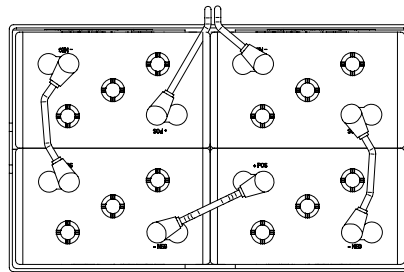

24-V

(4) 6-V BATTERY WIRING DIAGRAM

WHICH BATTERY CHARGER TO USE WITH BATTERY SELECTION				
Battery Part Number & Description	Off-Board Charger North American	Off-Board Charger Export	On-Board Charger North American	On-Board Charger Export
250-2113 (6V, 240 AH)	21-2440	21-2442	8-244	8-246
370-2118 (6V, 420 AH)	7-244	7-251	8-245	8-247
250-2114 (6V, 260 AGM)	21-2450	21-2451	N/A	N/A
290-2112 (6V, 390 AGM)	7-2450	7-2451	N/A	N/A

Note: Japan & Korea are not included for list above.