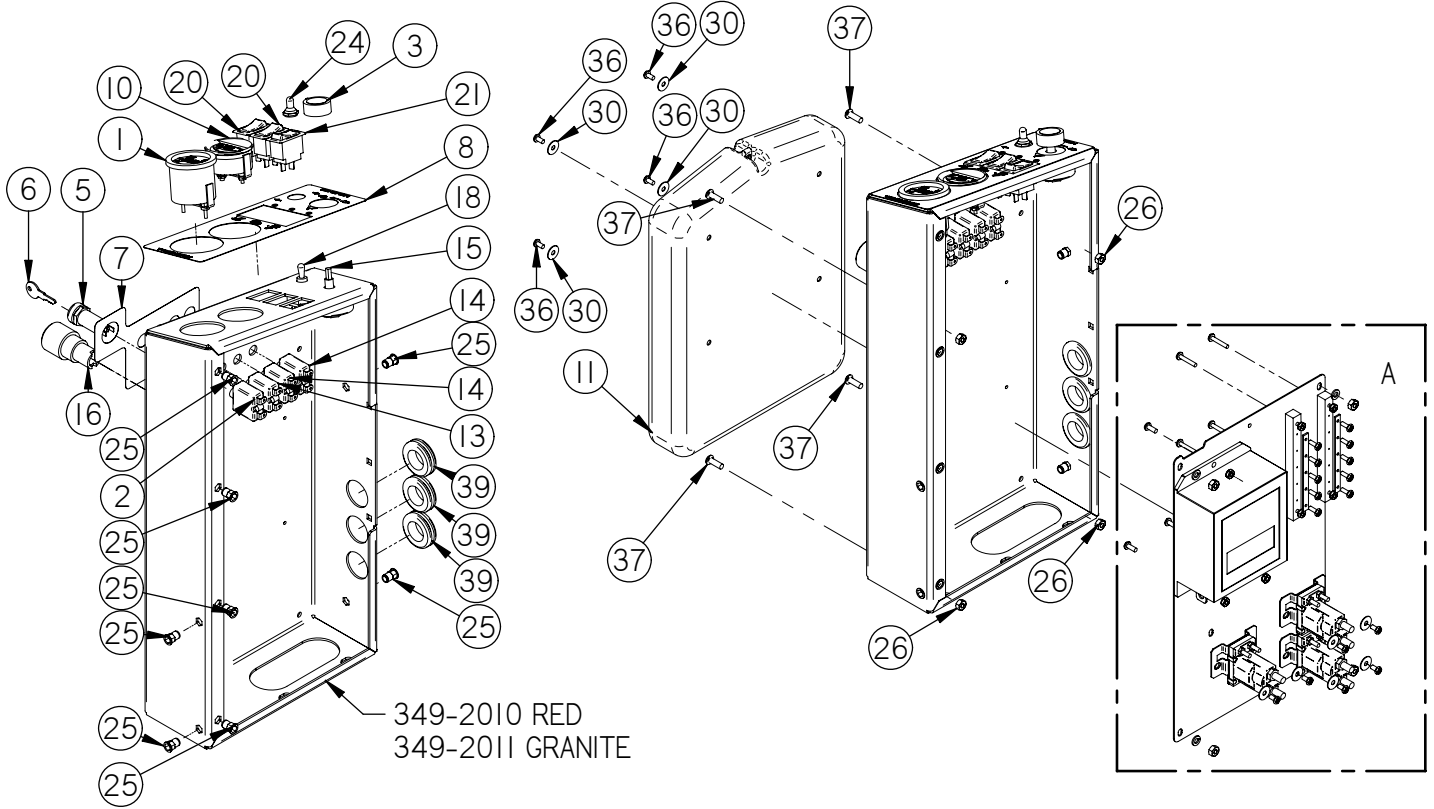

Item	Part No.	Part Description	Qty.
1	190-4855	BATTERY METER	1
2	190-9609	FUSE, RESETTABLE, 40 AMP	1
3	21-4520	SPEED CONTROL KNOB, RED	1
4	290-2004	ACCESS COVER GASKET	1
5	290-234	KEY SWITCH	1
6	290-234A	KEY SET (REPLACE)	1
7	349-1500	CONTROL PANEL STICKER, FRONT	1
8	349-2013	CONTROL PANEL STICKER, TOP	1
9	349-2331	RELAY, 24V, SMALL W/FLAT MTG PLATE	3
10	349-4852	BROOM PRESSURE GAUGE, 40 AMP	1
11	370-0002	OPERATORS MANUAL HOLDER	1
12	370-2006	HARDWARE PANEL	1
13	390-9610	FUSE, RESETTABLE, 10 AMP, 50V DC MAX	1
14	390-9615	FUSE, RESETTABLE, 15 AMP, 50V DC MAX	2
15	4-451	RHEOSTAT, 2.5 AMP	1
16	5-300	EMERGENCY SHUT OFF	1
17	7-287	BUSS BAR UHMW	2
18	7-821	SWITCH, TOGGLE, ON/ON (DPDT)	1
19	8-180	HINGE, 6-7/8" S/S	1
20	8-231	SWITCH, ON-OFF ROCKER SPST	2
21	8-233	OFF-MOM SPST	1
22	8-289	COMPUTER CONTROL	1
23	E-5HBB	5 HOLE BUSS BAR	2
24	H-01196	PROTECTIVE BOOT, TOGGLE SWITCH, (RED)	1
25	H-250HCN	HCN 1/4"-20	8
26	H-70710	HN 1/4"- 20 SS	8
27	H-70860	NYLOK 1/4"- 20 SS	5
28	H-70922	KN #8-32	4
29	H-70923	KN #10-32 SS	3
30	H-71010	FW #10 ID X 11/16 OD SS	10
31	H-71013	FW 1/4 ID X 5/8 OD SS	6
32	H-71063	LW 1/4" SS	4
33	H-72398	PPH #8-32 X 1/2" S/S	10
34	H-72418	PPH #8-32 X 1" S/S	4
35	H-72515	PPH #10-32 X 1/2" S/S	3
36	H-73742	PPH #10-32 X 3/8" S/S	10
37	H-73754	BHSCS 1/4 - 20 X 3/4" SS	8
38	H-74418	CB 1/4"- 20 X 5/8" S/S	5
39	H-9307K74	GROMMET, 1" ID X 1-3/4" OD BUNA-N	3