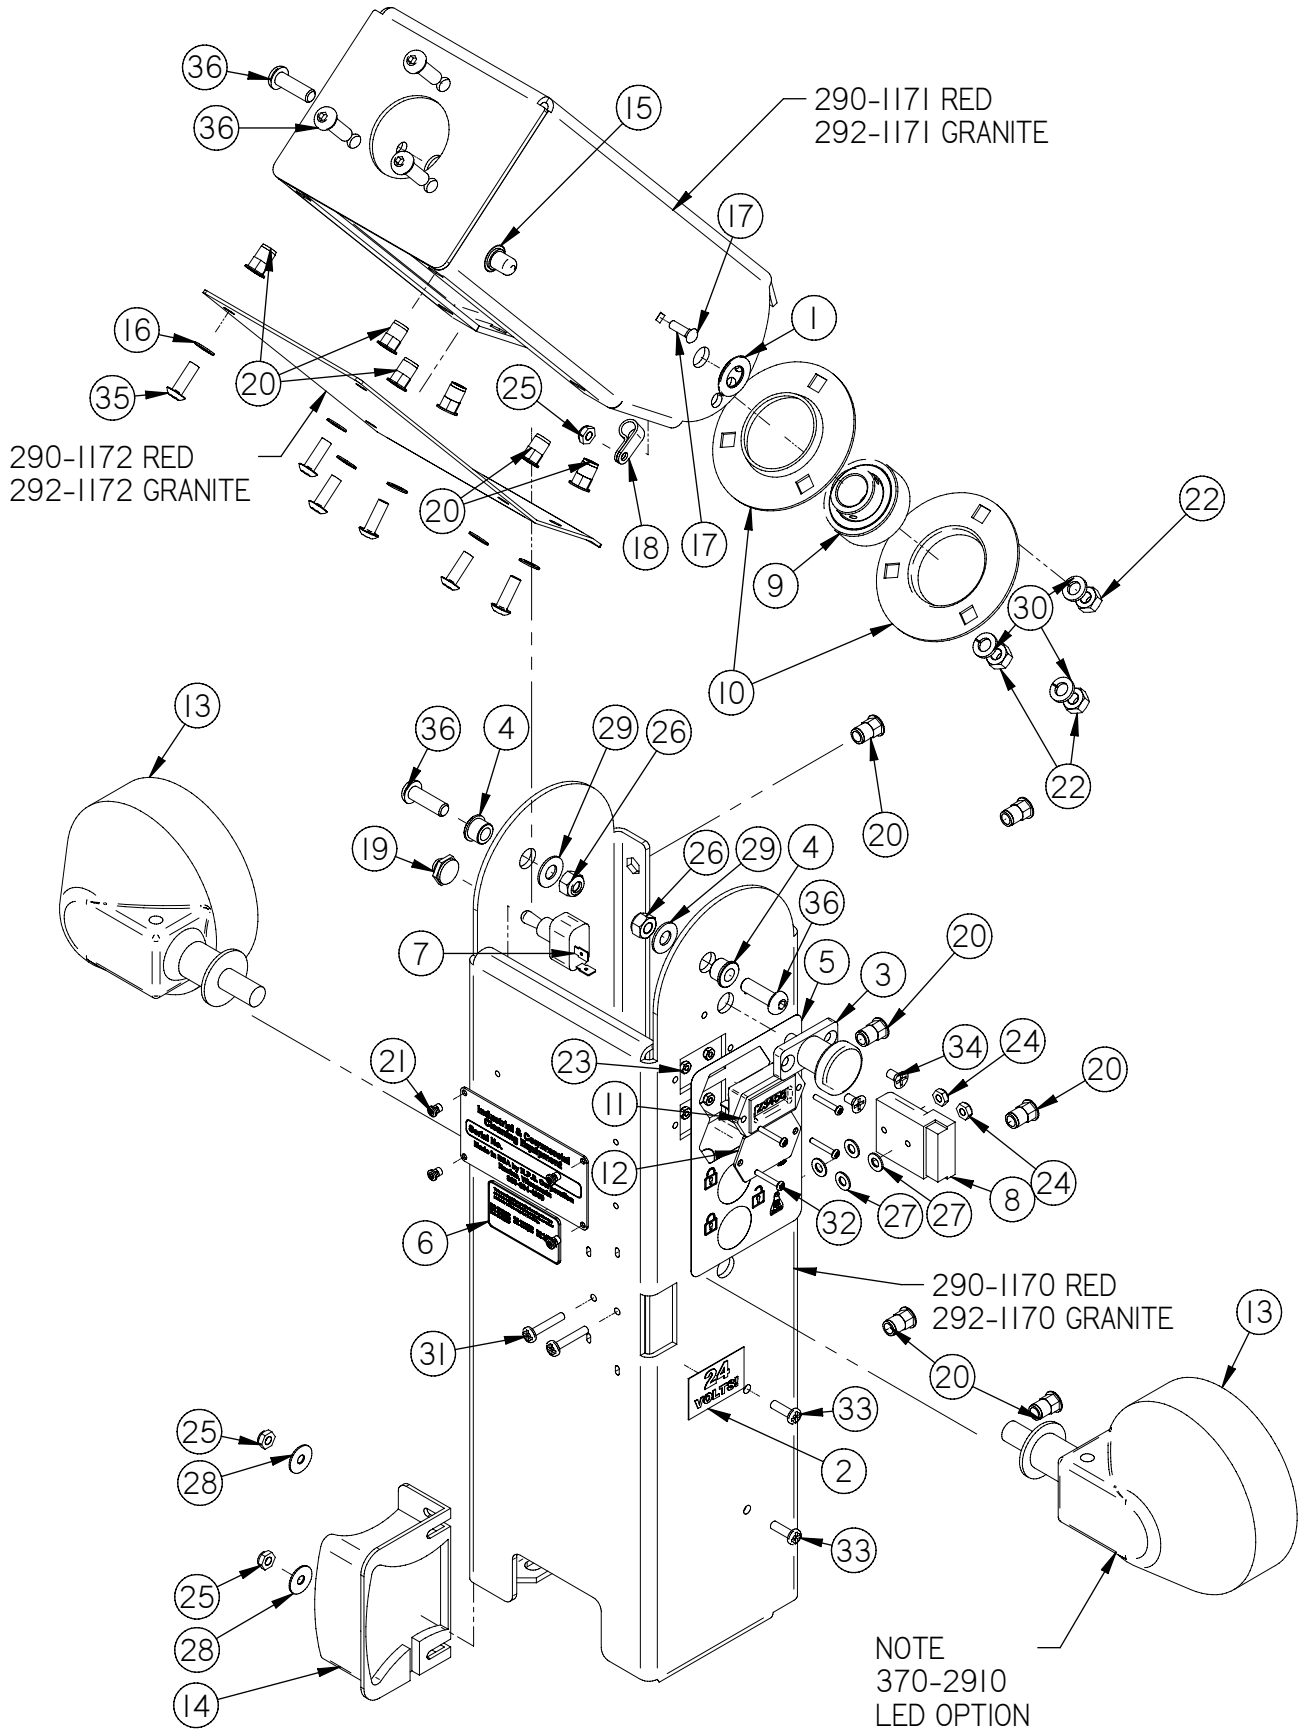

Item	Part No.	Part Description	Qty.
1	290-1247	BRONZE THRUST BEARING, .50" ID X 1.0" OD X 1/16" TH	2
2	290-1505	24 VOLT STICKER	1
3	290-7050	INDEX PLUNGER	1
4	370-1245	BUSHING	2
5	370-7204	METER STICKER	1
6	370-7206	PATENT PLATE	1
7	370-8920	TOGGLE, ON-OFF SPST	1
8	4-259	CONNECTOR, RED 50, HOUSING ONLY	1
9	4-352	BEARING	1
10	4-364A	FLANGE, 1.75" ID	2
11	8-262	HOUR METER	1
12	8-263	METER PLUG	1
13	8-291	HEADLIGHT	2
14	8-292	BACKUP ALARM	1
15	8-294B	PUSH BUTTON SWITCH, SILVER	1
16	H-00282	FW 1/4" NYLON	6
17	H-0172519	CB #10-32 X 5/8" SS	1
18	H-02239	3/8" NYLON LOOP CLAMP	1
19	H-11200	PROTECTIVE BOOT, TOGGLE SWITCH, (BLACK)	1
20	H-250HCN	HCN 1/4"-20	12
21	H-41007	AB4-3A BLIND RIVET	4
22	H-70711	HN 5/16"- 18 SS	4
23	H-70854	NYLOK #4-40 SS	4
24	H-70856	NYLOK #8-32 SS	2
25	H-70858	NYLOK #10-32 SS	3
26	H-70861	NYLOK 5/16" - 18 SS	2
27	H-71009	FW #10 SS	4
28	H-71010	FW #10 ID X 11/16 OD SS	2
29	H-71015	FW 5/16 ID X 3/4 OD SS	2
30	H-71065	LW 5/16" SS	4
31	H-72418	PPH #8-32 X 1" S/S	2
32	H-72490	PPH #4-40 X 3/4" S/S	4
33	H-72517	PPH #10-32 X 5/8" SS	2
34	H-72681	FHP #10-32 X 3/8" SS	2
35	H-73754	BHSCS 1/4 - 20 X 3/4" SS	6
36	H-73780	BHSCS 5/16-18 X 1	6