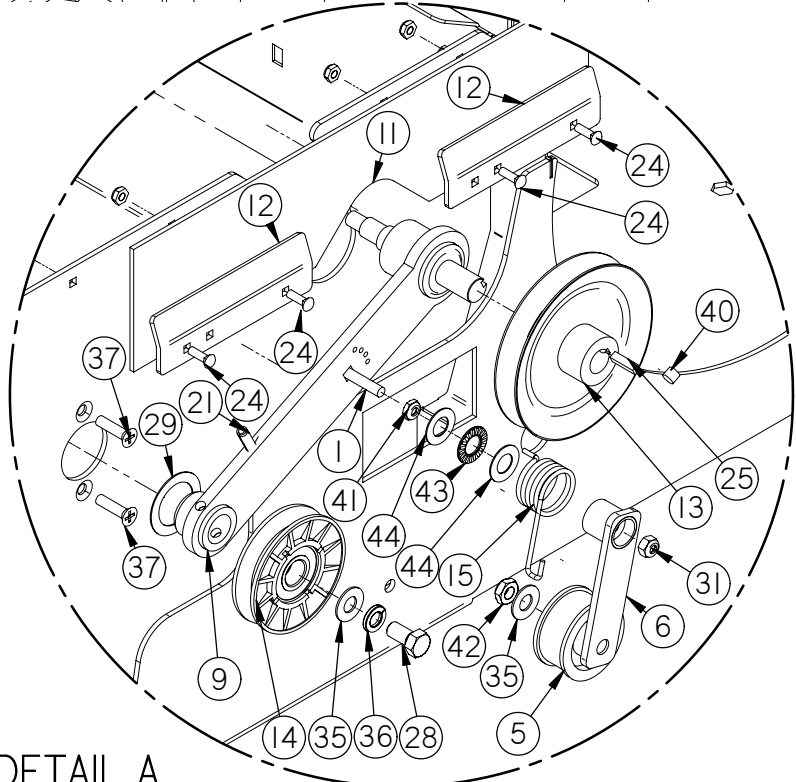

USE THIS PAGE FOR MACINES WITH A SERIAL NUMBER OF 57313 AND HIGHER

Item	Part No.	Part Description	Qty.
1	349-1100	MAIN FRAME	1
2	349-1165	CURTAIN, REAR WALL	1
3	349-1175	CURTAIN BAND, REAR WALL	1
4	349-1240	MAINBROOM SUPPORT BRACKET	1
5	349-3170	IDLER PULLEY	1
6	349-3600	REVERSE IDLER ARM	1
7	349-4100	MAIN BROOM SUSPENSION ARM	1
8	349-4140	ATTENUATOR	1
9	349-4160A	MAIN BROOM LAT ARM W/BEARING	1
10	349-4200	BROOM DRIVER	1
11	349-5750	RIGHT SIDE CURTAIN	1
12	349-5760	CURTAIN BAND	2
13	4-316	BROOM DRIVE PULLEY	1
14	4-318	IDLER PULLEY	1
15	4-319	TENSION SPRING	1
16	4-421	SUPPORT BLOCK	1
17	4-4230	3/4" X 1" X 1/2" FLG BEARING	1
18	4-430	IDLER ARM	1
19	4-432	IDLER DRUM	1
20	4-432A	IDLER DRUM SPACER	1
21	H-00103	1/4" X 1 1/2" SPRING PIN	1
22	H-00105	3/8" X 1 1/4" SPRING PIN	2
23	H-0171004	JNYL 3/8- 24 SS	1
24	H-0172519	CB #10-32 X 5/8" SS	10
25	H-0953152	3/16" X 3/4" KEY	2
26	H-13211	HCS 1/2"-13 X 2"	1
27	H-33376	SET SCREW SHAFT COLLAR, 3/4" ID X 9/16 LG	1
28	H-70103	HCS 3/8"-16 X 3/4" SS	2
29	H-7042834	SHIM 1.125 ID X 1.625 OD X .030 SS	1
30	H-70858	NYLOK #10-32 SS	10
31	H-70860	NYLOK 1/4"- 20 SS	8
32	H-70861	NYLOK 5/16" - 18 SS	3
33	H-70864	NYLOK 1/2"-13 SS	1
34	H-71013	FW 1/4 ID X 5/8 OD SS	2
35	H-71017	FW 3/8 ID X 7/8 OD SS	4
36	H-71067	LW 3/8" SS	2
37	H-72710	FHP 1/4"- 20 X 1" SS	2
38	H-74421	CB 1/4"- 20 X 1-1/4" SS	6
39	H-74429	CB 5/16"- 18 X 3/4" SS	3
40	H-81983	5/16" X 1/4" KURL SET SCREW	2
41	H-NJ04C	JNYL 1/4" - 20 SS	1
42	H-NJ06C	JNYL 3/8- 16 SS	1
43	M-5909K31	NEEDLE ROLLER THRUST BEARING	1
44	M-5909K44	NEEDLE ROLLER THRUST BEARING WASHER	2