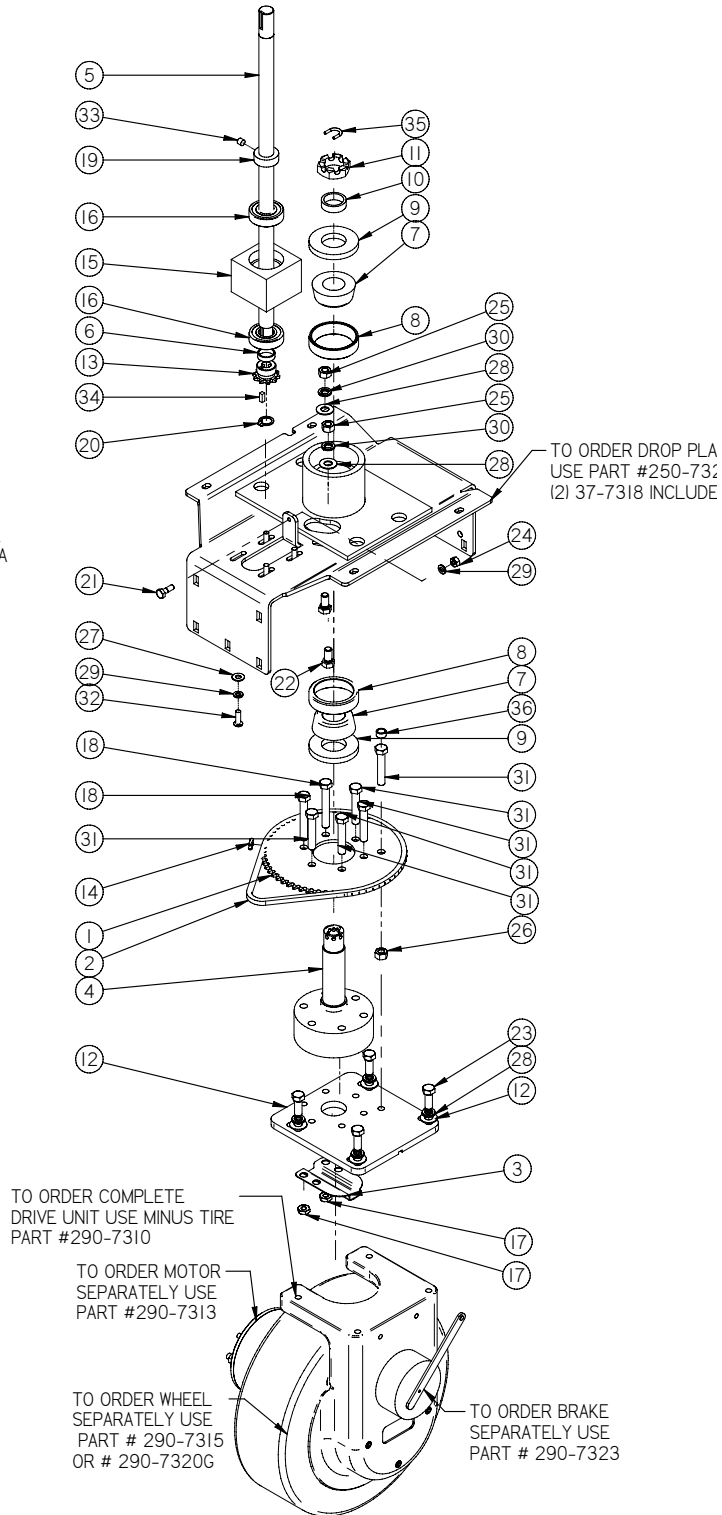

12" Front Drive Optional