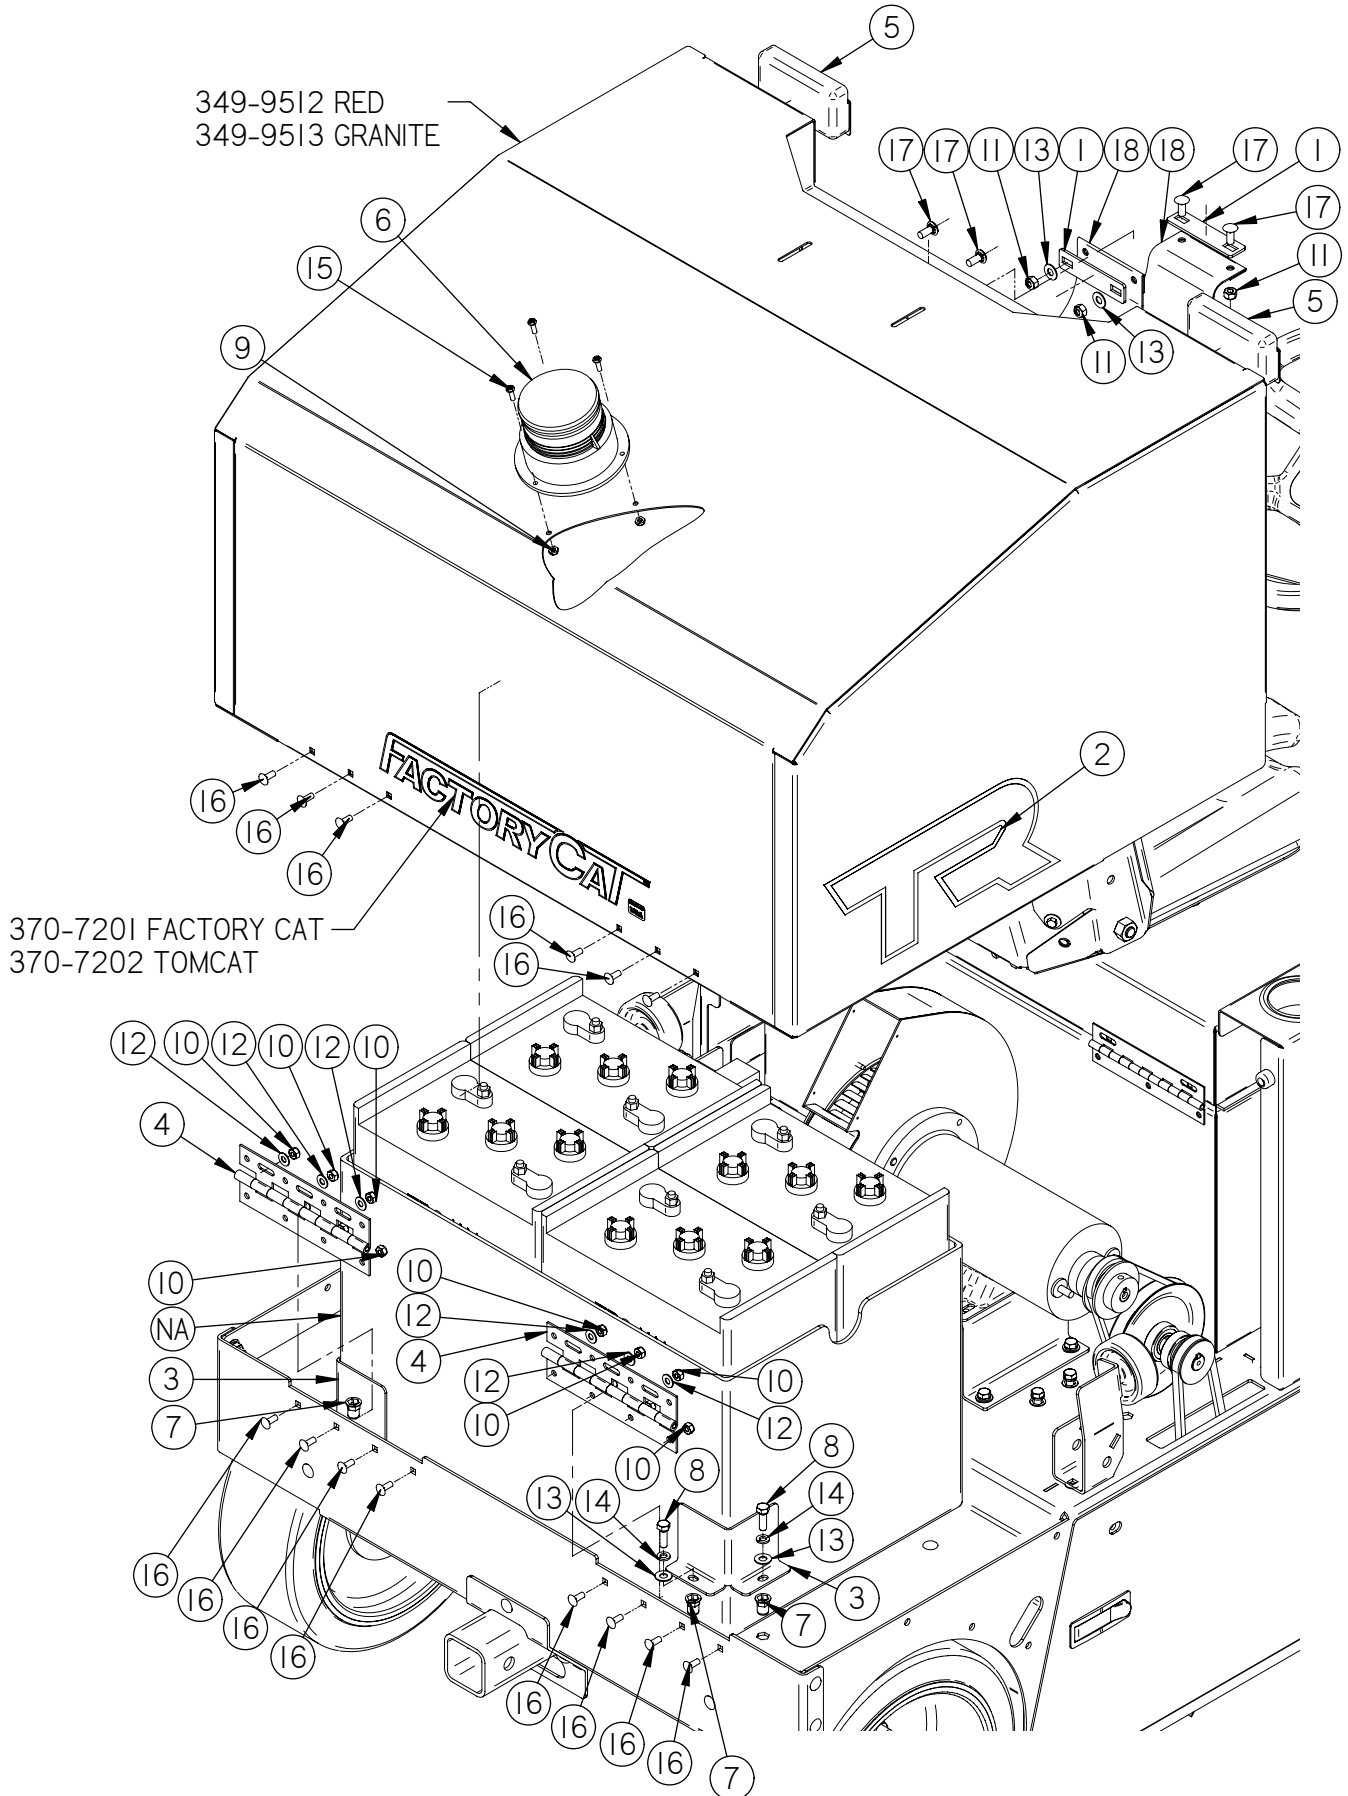

Item	Part No.	Part Description	Qty.
1	253-1040	TANK STRAP SUPPORT	2
2	349-2005	TR STICKER	2
3	390-1490	BATTERY BRACKET	2
4	5-122	8" SS HINGE	2
5	5-849	RECESSED HANDLE	2
6	8-293	STROBE LIGHT	1
7	H-312NCNL	HCN 5/16"-18 LG	7
8	H-70055	HCS 5/16"- 18 X 1" SS	4
9	H-70858	NYLOK #10-32 SS	3
10	H-70860	NYLOK 1/4"- 20 SS	12
11	H-70861	NYLOK 5/16" - 18 SS	3
12	H-71013	FW 1/4 ID X 5/8 OD SS	6
13	H-71015	FW 5/16 ID X 3/4 OD SS	6
14	H-71065	LW 5/16" SS	4
15	H-72517	PPH #10-32 X 5/8" SS	3
16	H-74418	CB 1/4"- 20 X 5/8" S/S	14
17	H-74429	CB 5/16"- 18 X 3/4" SS	4
18	T-39072653900	HOOD STRAP, 39" LG X 4" WIDE	1