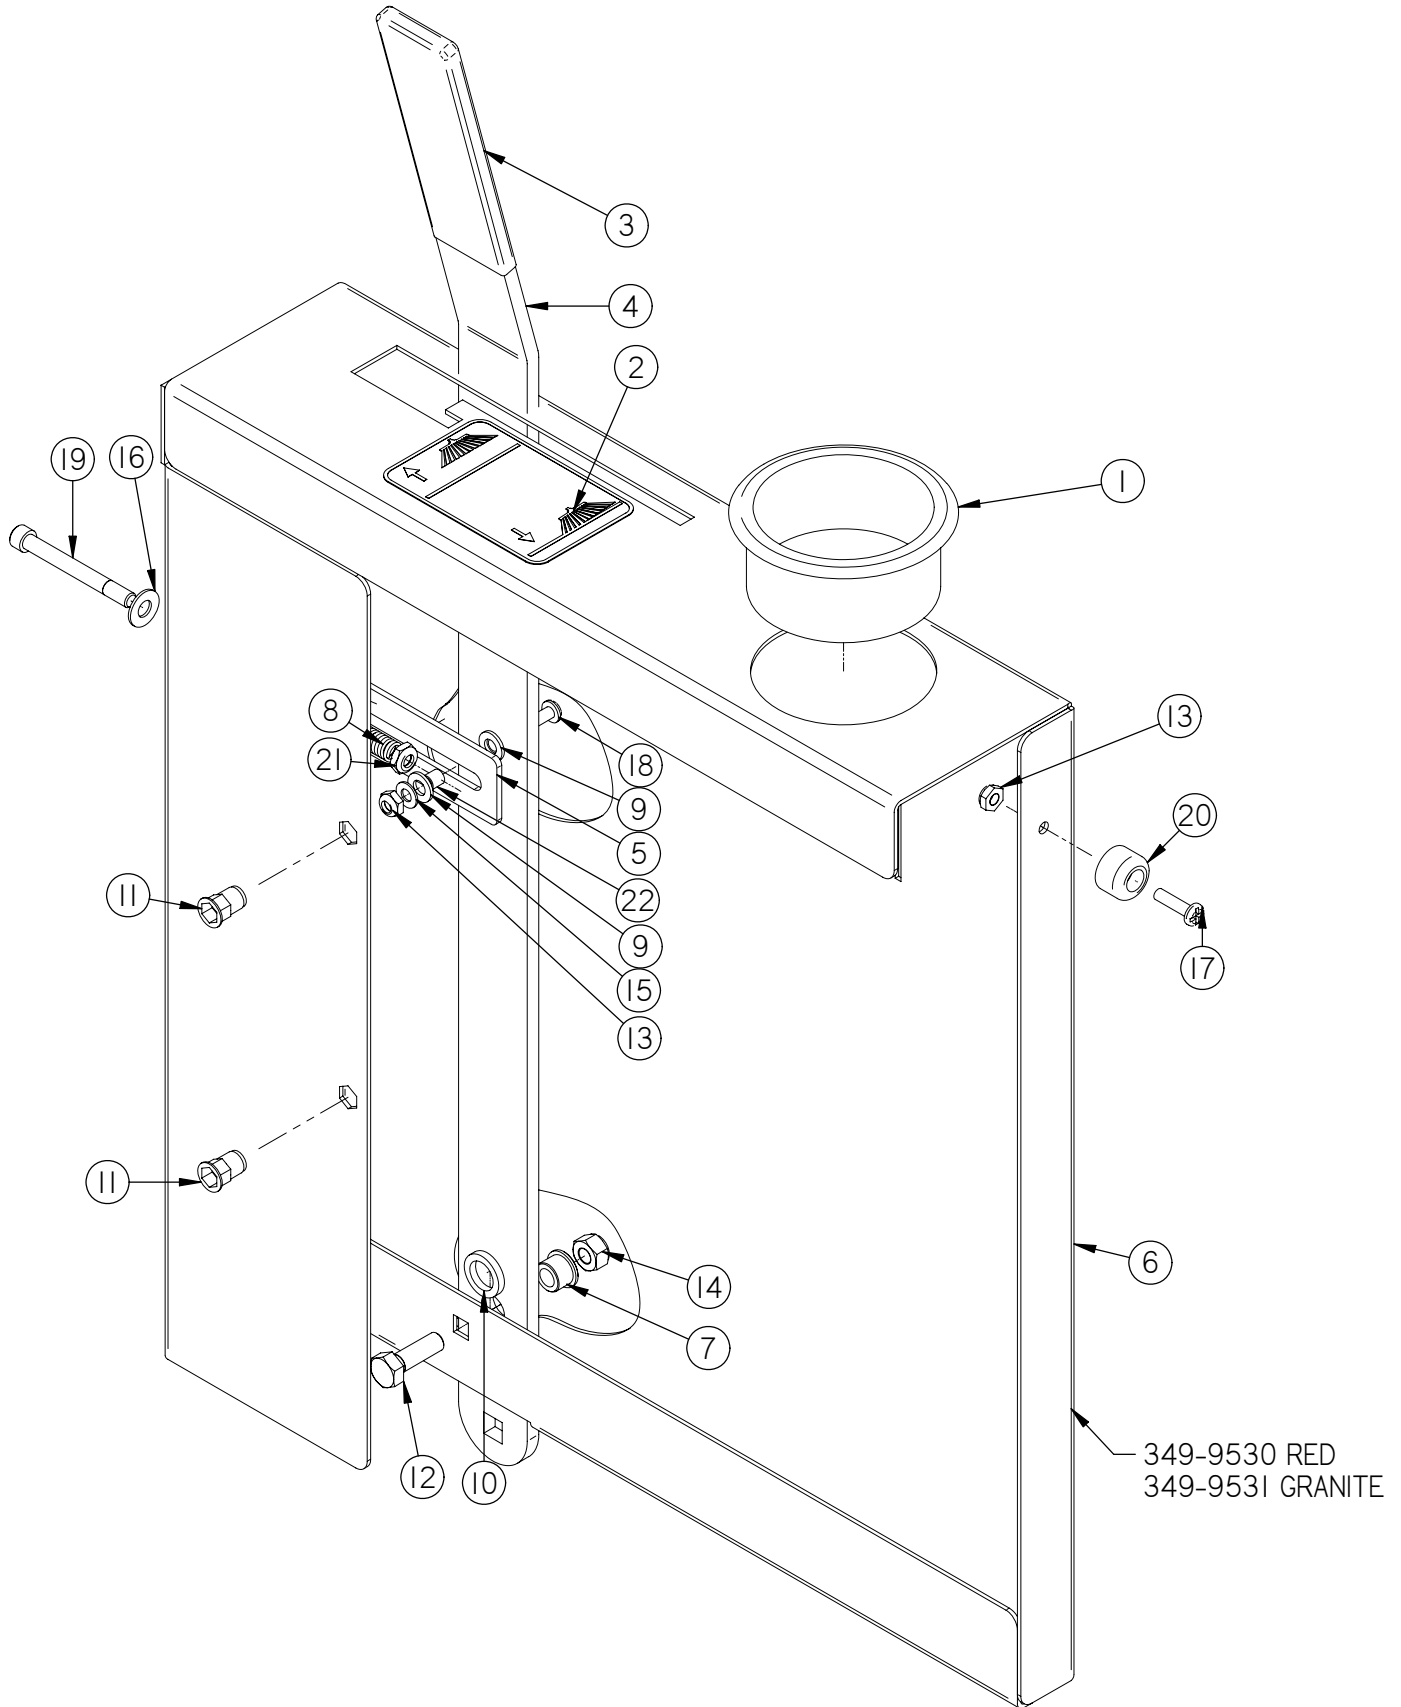

26 Side Broom Panel

Item	Part No.	Part Description	Qty.
1	349-0014	CUP HOLDER	1
2	349-1502	SIDE BROOM STICKER	1
3	349-4480	LIFT ARM GRIP	1
4	349-4610	LEVER, SIDE BROOM	1
5	349-4650	SIDE BROOM ADJ. PLATE	1
6	349-9530	SIDE BROOM LIFT LEVER PANEL	1
7	370-1245	BUSHING	1
8	8-466	SPRING	1
9	H-00283	FW 1/4" NYLON	2
10	H-01320	FW 1/2" ID X 1/8" THICK NYLON	1
11	H-250HCN	HCN 1/4"-20	2
12	H-70055	HCS 5/16"- 18 X 1" SS	1
13	H-70858	NYLOK #10-32 SS	2
14	H-70861	NYLOK 5/16" - 18 SS	1
15	H-71009	FW #10 SS	1
16	H-71013	FW 1/4 ID X 5/8 OD SS	1
17	H-72534	PPH #10-32 X 3/4" S/S	1
18	H-72536	PPH #10-32 X 1" S/S	1
19	H-73467	SHCS 1/4-20 X 2.25 SS	1
20	H-9540	RUBBER BUMPER, 25/32"	1
21	H-NJ04C	JNYL 1/4" - 20 SS	1
22	M-639IK122	.25 OD X .1875 ID X .25 LG SLEEVE	1