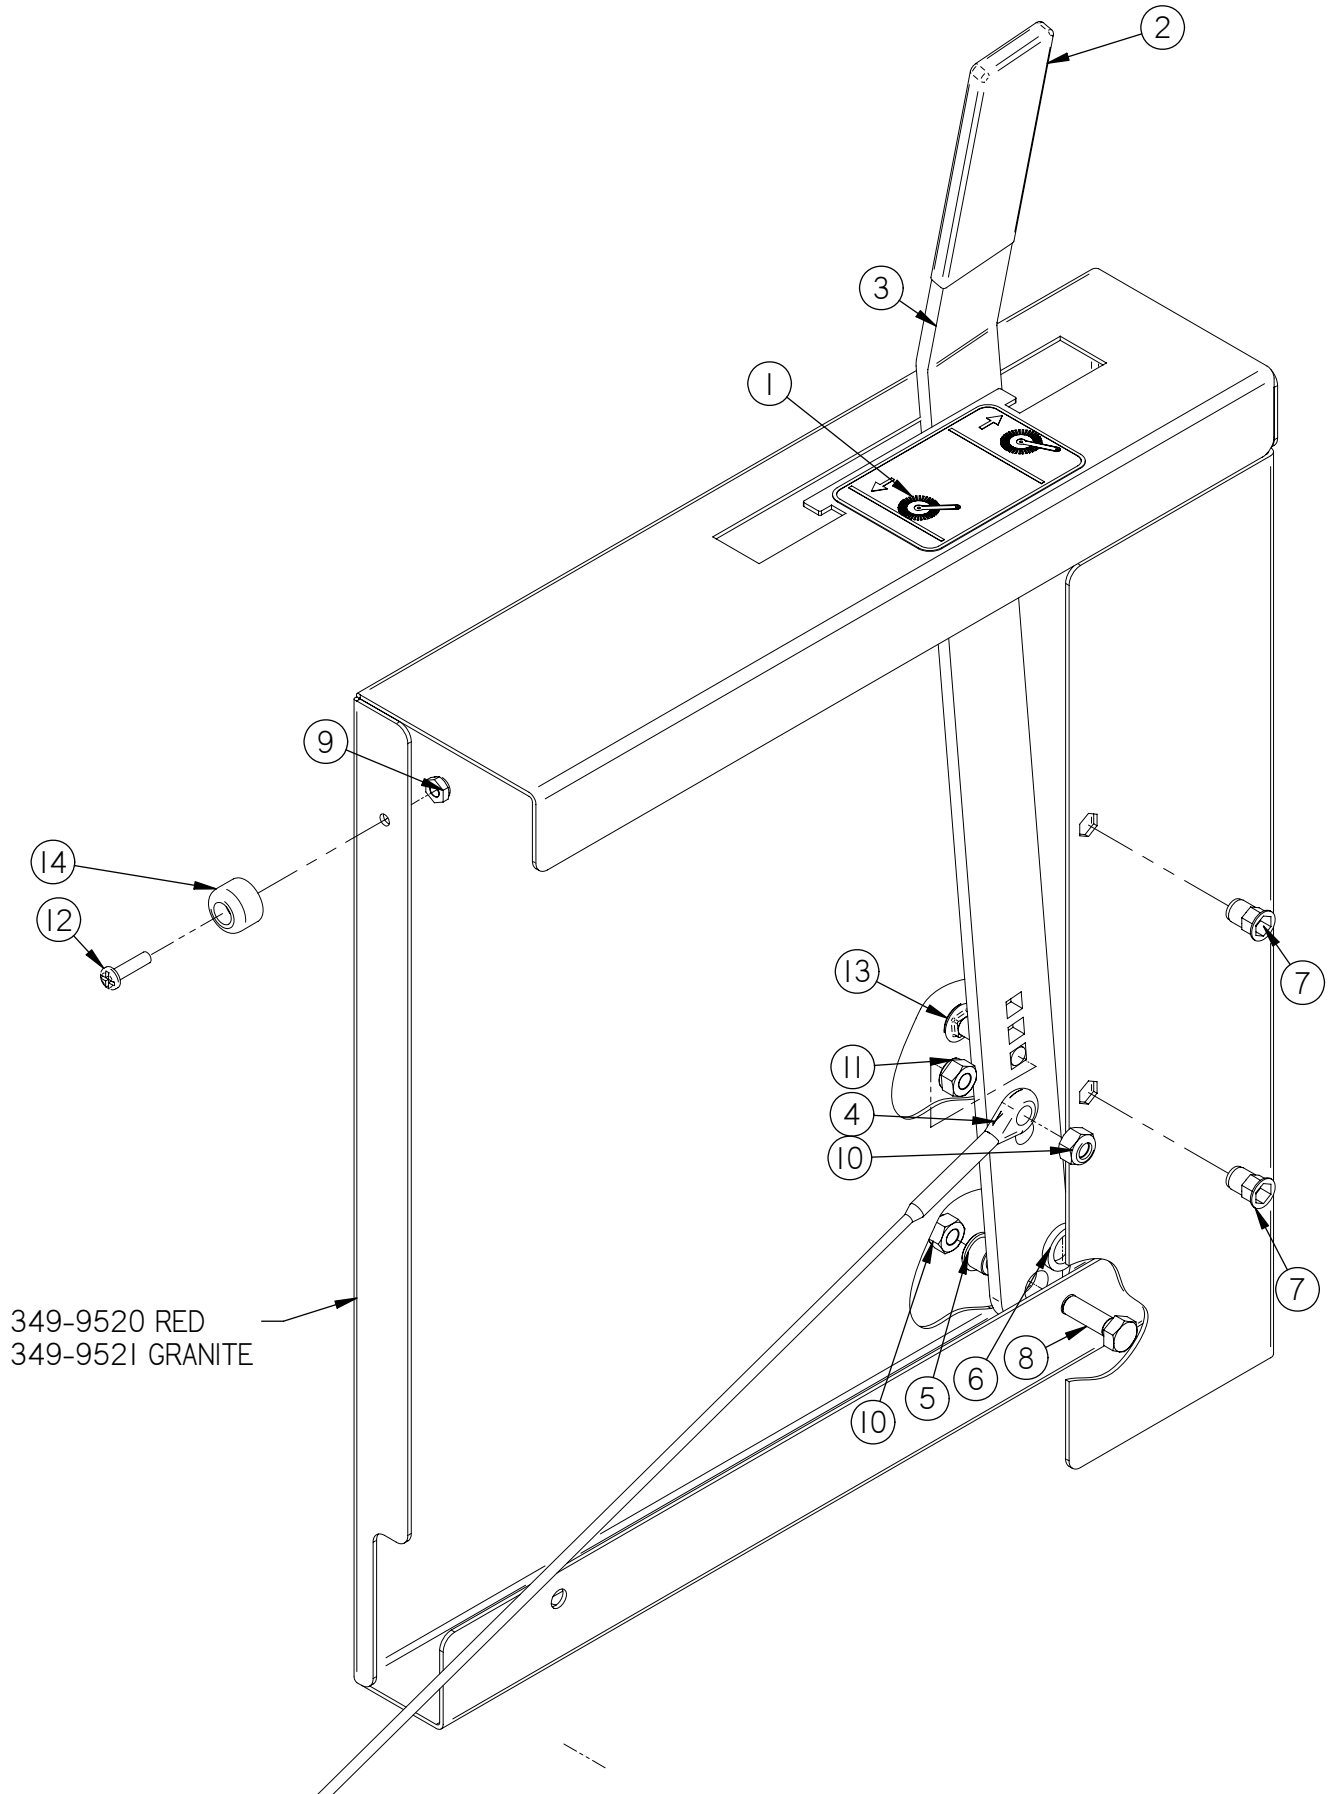

Item	Part No.	Part Description	Qty.
1	349-1501	MAIN BROOM STICKER	1
2	349-4480	LIFT ARM GRIP	1
3	349-4510	MAIN BROOM LIFT LEVER	1
4	349-7890	SIDE BROOM CABLE	1
5	370-1245	BUSHING	1
6	H-01320	FW 1/2" ID X 1/8" THICK NYLON	1
7	H-250HCN	HCN 1/4"-20	2
8	H-70055	HCS 5/16"- 18 X 1" SS	1
9	H-70858	NYLOK #10-32 SS	1
10	H-70861	NYLOK 5/16" - 18 SS	2
11	H-70926	KN 15/16-18 S/S	1
12	H-72534	PPH #10-32 X 3/4" S/S	1
13	H-74431	CB 5/16"- 18 X 1-1/4" SS	1
14	H-9540	RUBBER BUMPER, 25/32"	1