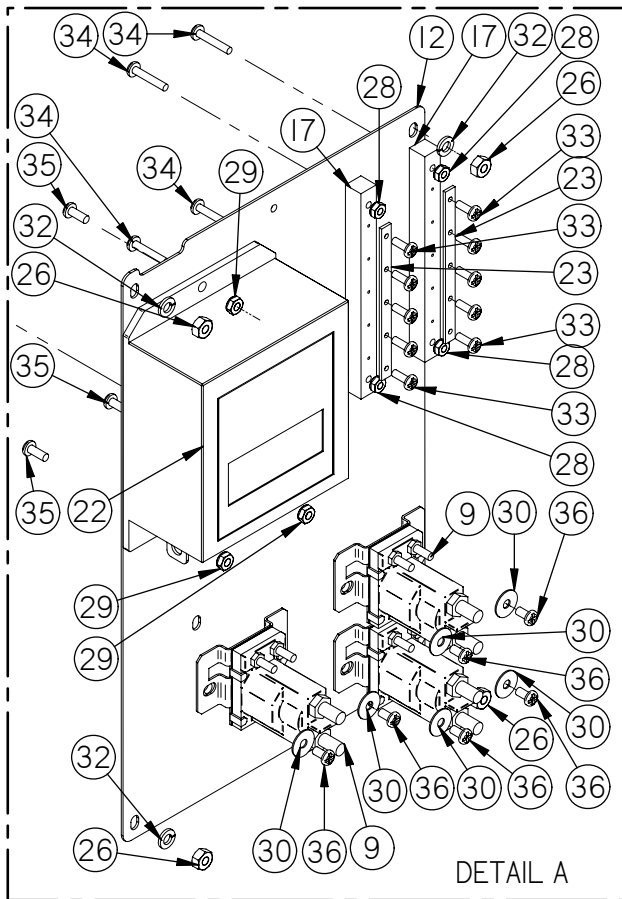

Item	Part No.	Part Description	Qty.
1	190-4855	BATTERY METER	1
2	190-9609	FUSE, RESETTABLE, 40 AMP	1
3	21-4520	SPEED CONTROL KNOB, RED	1
4	290-2004	ACCESS COVER GASKET	1
5	290-234	KEY SWITCH	1
6	290-234A	KEY SET (REPLACE)	1
7	349-1500	CONTROL PANEL STICKER, FRONT	1
8	349-2013	CONTROL PANEL STICKER, TOP	1
9	349-2331	RELAY, 24V, SMALL W/FLAT MTG PLATE	3
10	349-4852	BROOM PRESSURE GAUGE, 40 AMP	1
11	370-0002	OPERATORS MANUAL HOLDER	1
12	370-2006	HARDWARE PANEL	1
13	390-9610	FUSE, RESETTABLE, 10 AMP, 50V DC MAX	1
14	390-9615	FUSE, RESETTABLE, 15 AMP, 50V DC MAX	2
15	4-451	RHEOSTAT, 2.5 AMP	1
16	5-300	EMERGENCY SHUT OFF	1
17	7-287	BUSS BAR UHMW	2
18	7-821	SWITCH, TOGGLE, ON/ON (DPDT)	1
19	8-180	HINGE, 6-7/8" S/S	1
20	8-231	SWITCH, ON-OFF ROCKER SPST	2
21	8-233	OFF-MOM SPST	1
22	8-289	COMPUTER CONTROL	1
23	E-5HBB	5 HOLE BUSS BAR	2
24	H-01196	PROTECTIVE BOOT, TOGGLE SWITCH, (RED)	1
25	H-250HCN	HCN 1/4"-20	8
26	H-70710	HN 1/4"- 20 SS	8
27	H-70860	NYLOK 1/4"- 20 SS	5
28	H-70922	KN #8-32	4
29	H-70923	KN #10-32 SS	3
30	H-71010	FW #10 ID X 11/16 OD SS	10
31	H-71013	FW 1/4 ID X 5/8 OD SS	6
32	H-71063	LW 1/4" SS	4
33	H-72398	PPH #8-32 X 1/2" S/S	10
34	H-72418	PPH #8-32 X 1" S/S	4
35	H-72515	PPH #10-32 X 1/2" S/S	3
36	H-73742	PPH #10-32 X 3/8" S/S	10
37	H-73754	BHSCS 1/4 - 20 X 3/4" SS	8
38	H-74418	CB 1/4"- 20 X 5/8" S/S	5
39	H-9307K74	GROMMET, 1" ID X 1-3/4" OD BUNA-N	3