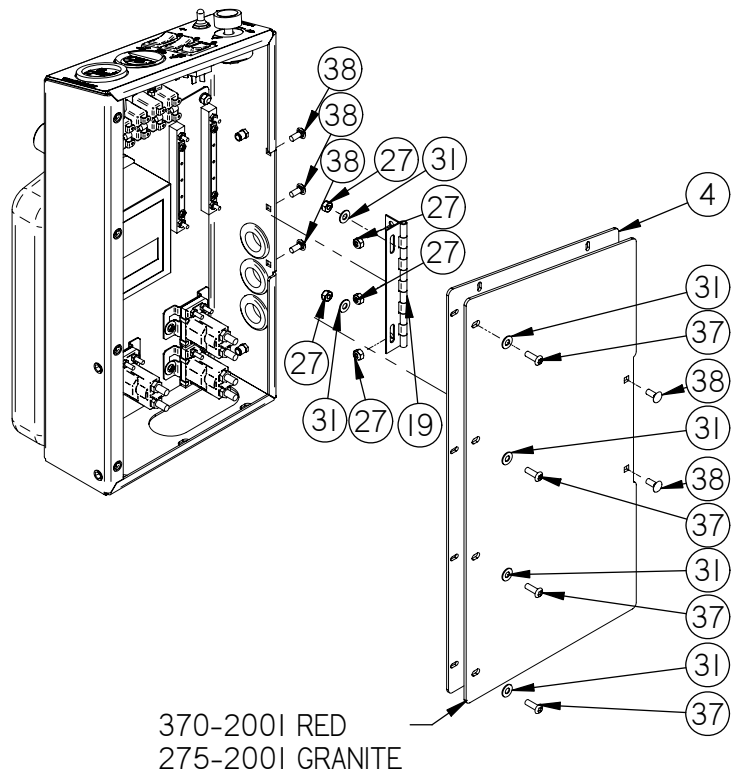

Item	Part No.	Part Description	Qty.
1	190-4855	BATTERY METER	1
2	190-9609	FUSE, RESETTABLE, 40 AMP	1
3	21-4520	SPEED CONTROL KNOB, RED	1
4	290-2004	ACCESS COVER GASKET	1
5	290-234	KEY SWITCH	1
6	290-234A	KEY SET (REPLACE)	1
7	349-1500	CONTROL PANEL STICKER, FRONT	1
8	349-2013	CONTROL PANEL STICKER, TOP	1
9	349-2331	RELAY, 24V, SMALL W/FLAT MTG PLATE	3
10	349-4852	BROOM PRESSURE GAUGE, 40 AMP	1
11	370-0002	OPERATORS MANUAL HOLDER	1
12	370-2006	HARDWARE PANEL	1
13	390-9610	FUSE, RESETTABLE, 10 AMP, 50V DC MAX	1
14	390-9615	FUSE, RESETTABLE, 15 AMP, 50V DC MAX	2
15	4-451	RHEOSTAT, 2.5 AMP	1
16	5-300	EMERGENCY SHUT OFF	1
17	7-287	BUSS BAR UHMW	2
18	7-821	SWITCH, TOGGLE, ON/ON (DPDT)	1
19	8-180	HINGE, 6-7/8" S/S	1
20	8-231	SWITCH, ON-OFF ROCKER SPST	2
21	8-233	OFF-MOM SPST	1
22	8-289	COMPUTER CONTROL	1
23	E-5HBB	5 HOLE BUSS BAR	2
24	H-01196	PROTECTIVE BOOT, TOGGLE SWITCH, (RED)	1
25	H-250HCN	HCN 1/4"-20	8
26	H-70710	HN 1/4"- 20 SS	8
27	H-70860	NYLOK 1/4"- 20 SS	5
28	H-70922	KN #8-32	4
29	H-70923	KN #10-32 SS	3
30	H-71010	FW #10 ID X 11/16 OD SS	10
31	H-71013	FW 1/4 ID X 5/8 OD SS	6
32	H-71063	LW 1/4" SS	4
33	H-72398	PPH #8-32 X 1/2" S/S	10
34	H-72418	PPH #8-32 X 1" S/S	4
35	H-72515	PPH #10-32 X 1/2" S/S	3
36	H-73742	PPH #10-32 X 3/8" S/S	10
37	H-73754	BHSCS 1/4 - 20 X 3/4" SS	8
38	H-74418	CB 1/4"- 20 X 5/8" S/S	5
39	H-9307K74	GROMMET, 1" ID X 1-3/4" OD BUNA-N	3