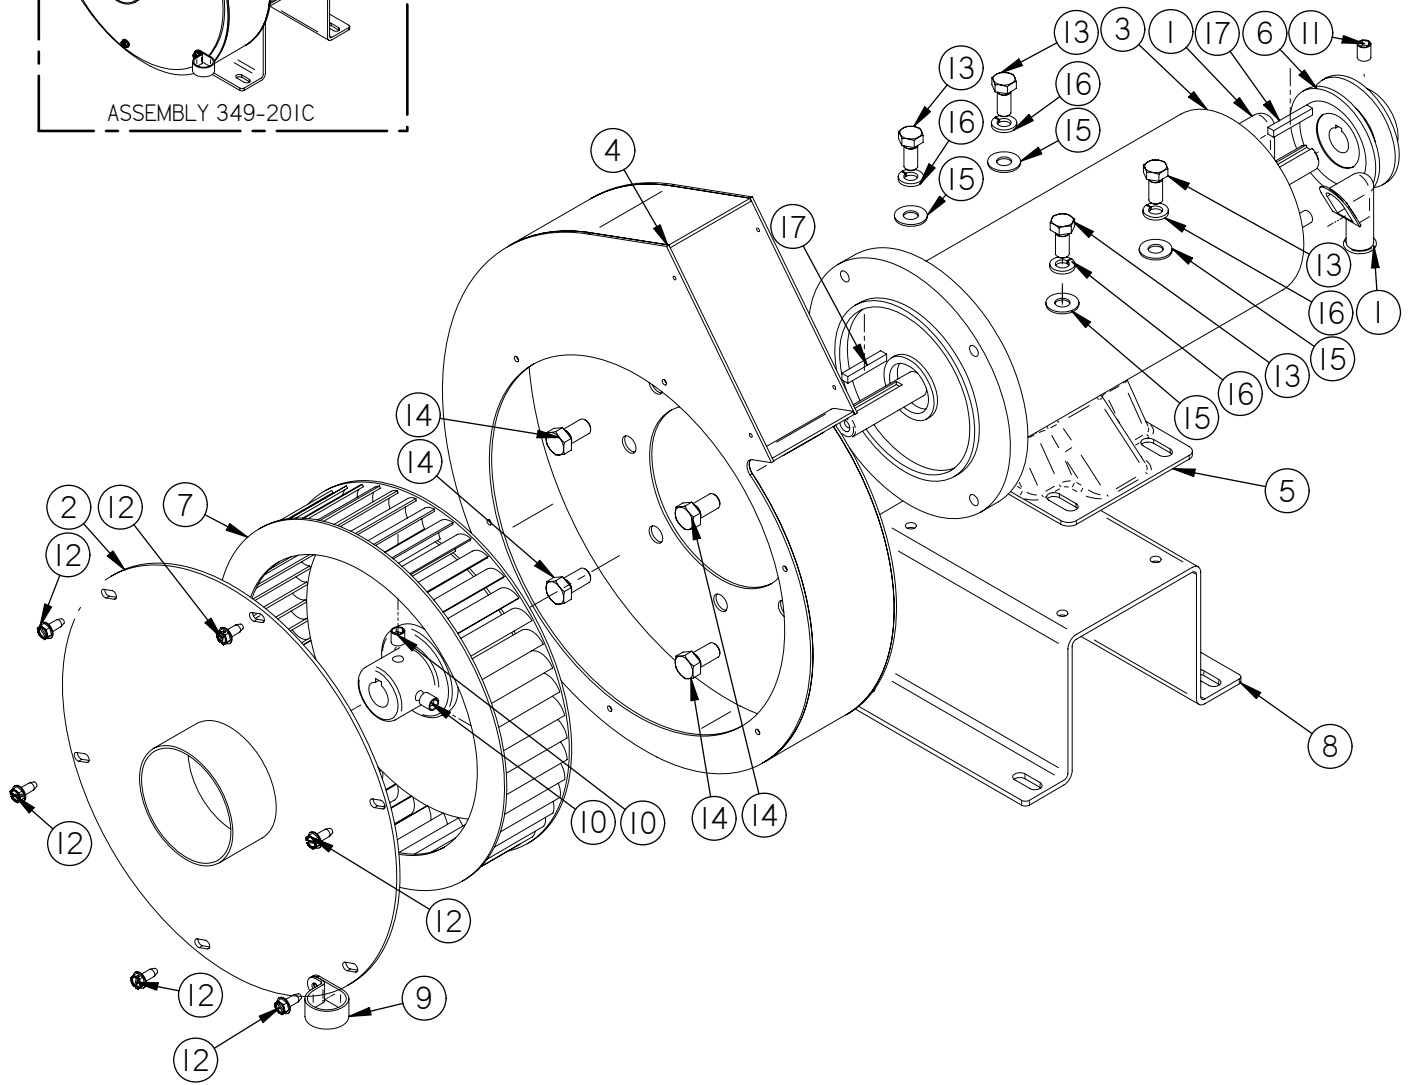

Item	Part No.	Part Description	Qty.
1	290-2780	TERMINAL BOOT, BLACK	2
2	290-9523	BLOWER DOOR PLATE	1
3	349-201	24V 2000 RPM,TWIN SHAFT MOTOR	1
4	349-5110	BLOWER HOUSING	1
5	4-201B	MOTOR CRADLE	1
6	4-301	MAIN DRIVE PULLEY	1
7	4-512	BLOWER WHEEL	1
8	8-165	MOTOR SUPPORT BRACKET	1
9	H-0127296	LOOP CLAMP, 1.0"	1
10	H-25484	5/16" X 5/16" KURL SET SCREW	2
11	H-25485	5/16" X 3/8" KURL SET SCREW	1
12	H-31810	HW #10 X 1/2	6
13	H-70053	HCS 5/16"- 18 X 3/4" SS	4
14	H-70103	HCS 3/8"-16 X 3/4" SS	4
15	H-71015	FW 5/16 ID X 3/4 OD SS	4
16	H-71065	LW 5/16" SS	4
17	H-K14320	3/16" X 1 1/4" KEY	2