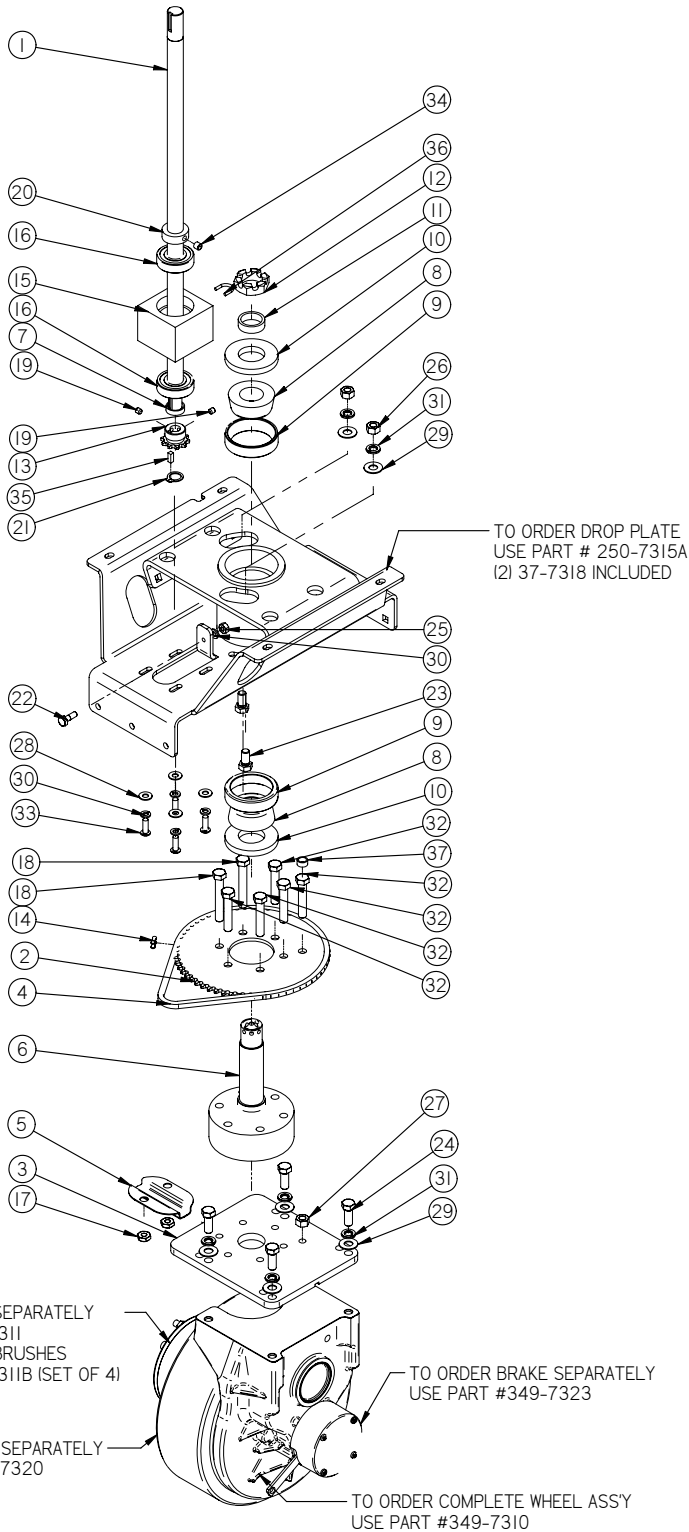

10" Front Drive Standard