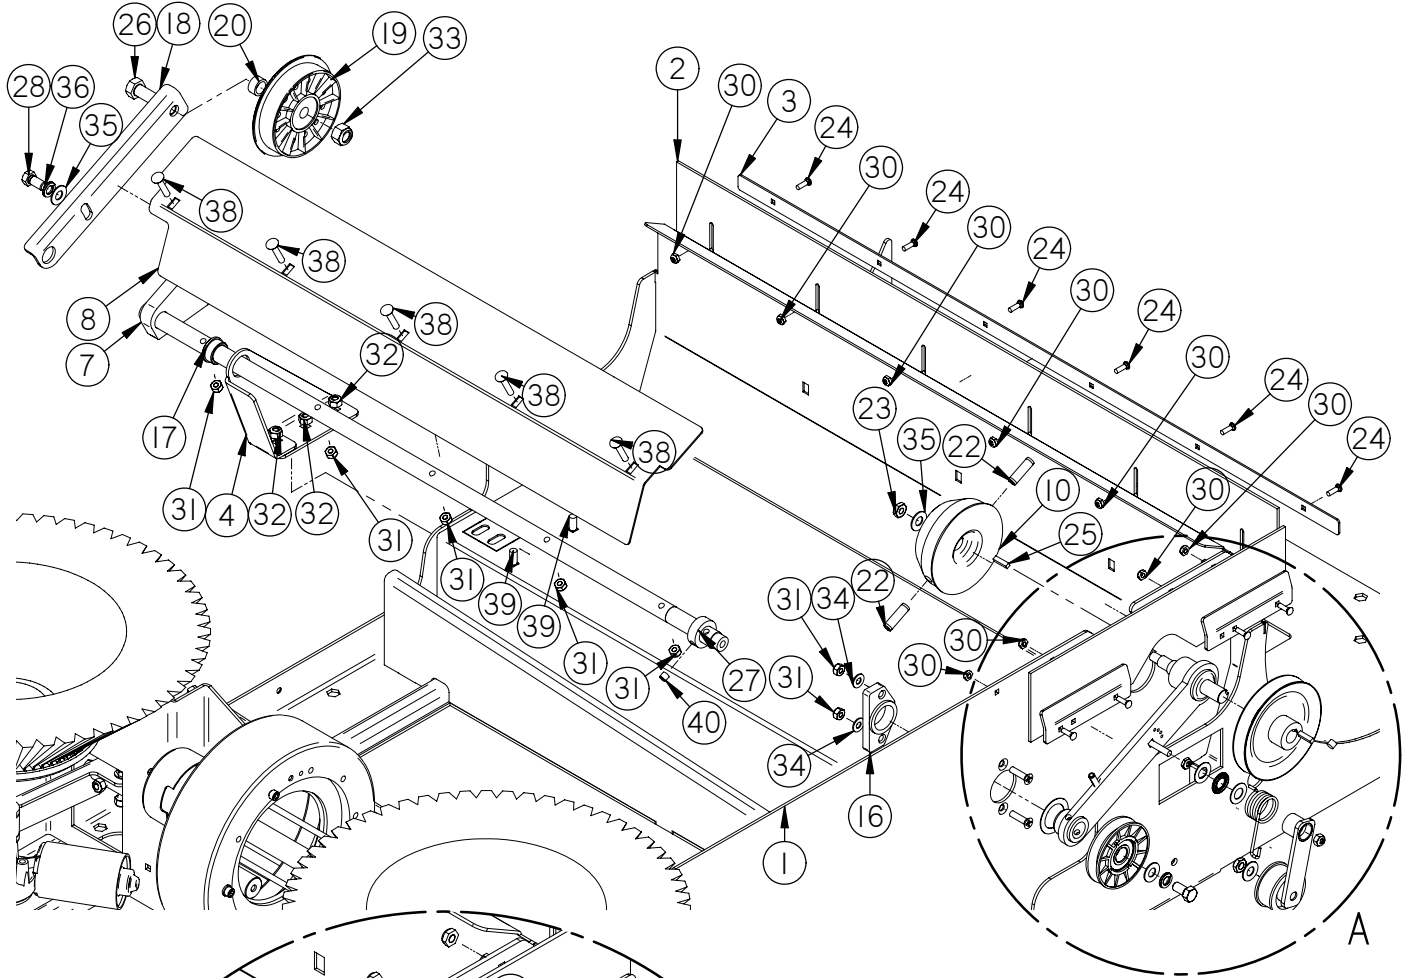

USE THIS PAGE FOR MACINES WITH A SERIAL NUMBER OF 57313 AND HIGHER

Item	Part No.	Part Description	Qty.
1	349-1100	MAIN FRAME	1
2	349-1165	CURTAIN, REAR WALL	1
3	349-1175	CURTAIN BAND, REAR WALL	1
4	349-1240	MAINBROOM SUPPORT BRACKET	1
5	349-3170	IDLER PULLEY	1
6	349-3600	REVERSE IDLER ARM	1
7	349-4100	MAIN BROOM SUSPENSION ARM	1
8	349-4140	ATTENUATOR	1
9	349-4160A	MAIN BROOM LAT ARM W/BEARING	1
10	349-4200	BROOM DRIVER	1
11	349-5750	RIGHT SIDE CURTAIN	1
12	349-5760	CURTAIN BAND	2
13	4-316	BROOM DRIVE PULLEY	1
14	4-318	IDLER PULLEY	1
15	4-319	TENSION SPRING	1
16	4-421	SUPPORT BLOCK	1
17	4-4230	3/4" X 1" X 1/2" FLG BEARING	1
18	4-430	IDLER ARM	1
19	4-432	IDLER DRUM	1
20	4-432A	IDLER DRUM SPACER	1
21	H-00103	1/4" X 1 1/2" SPRING PIN	1
22	H-00105	3/8" X 1 1/4" SPRING PIN	2
23	H-0171004	JNYL 3/8- 24 SS	1
24	H-0172519	CB #10-32 X 5/8" SS	10
25	H-0953152	3/16" X 3/4" KEY	2
26	H-13211	HCS 1/2"-13 X 2"	1
27	H-33376	SET SCREW SHAFT COLLAR, 3/4" ID X 9/16 LG	1
28	H-70103	HCS 3/8"-16 X 3/4" SS	2
29	H-7042834	SHIM 1.125 ID X 1.625 OD X .030 SS	1
30	H-70858	NYLOK #10-32 SS	10
31	H-70860	NYLOK 1/4"- 20 SS	8
32	H-70861	NYLOK 5/16" - 18 SS	3
33	H-70864	NYLOK 1/2"-13 SS	1
34	H-71013	FW 1/4 ID X 5/8 OD SS	2
35	H-71017	FW 3/8 ID X 7/8 OD SS	4
36	H-71067	LW 3/8" SS	2
37	H-72710	FHP 1/4"- 20 X 1" SS	2
38	H-74421	CB 1/4"- 20 X 1-1/4" SS	6
39	H-74429	CB 5/16"- 18 X 3/4" SS	3
40	H-81983	5/16" X 1/4" KURL SET SCREW	2
41	H-NJ04C	JNYL 1/4" - 20 SS	1
42	H-NJ06C	JNYL 3/8- 16 SS	1
43	M-5909K31	NEEDLE ROLLER THRUST BEARING	1
44	M-5909K44	NEEDLE ROLLER THRUST BEARING WASHER	2