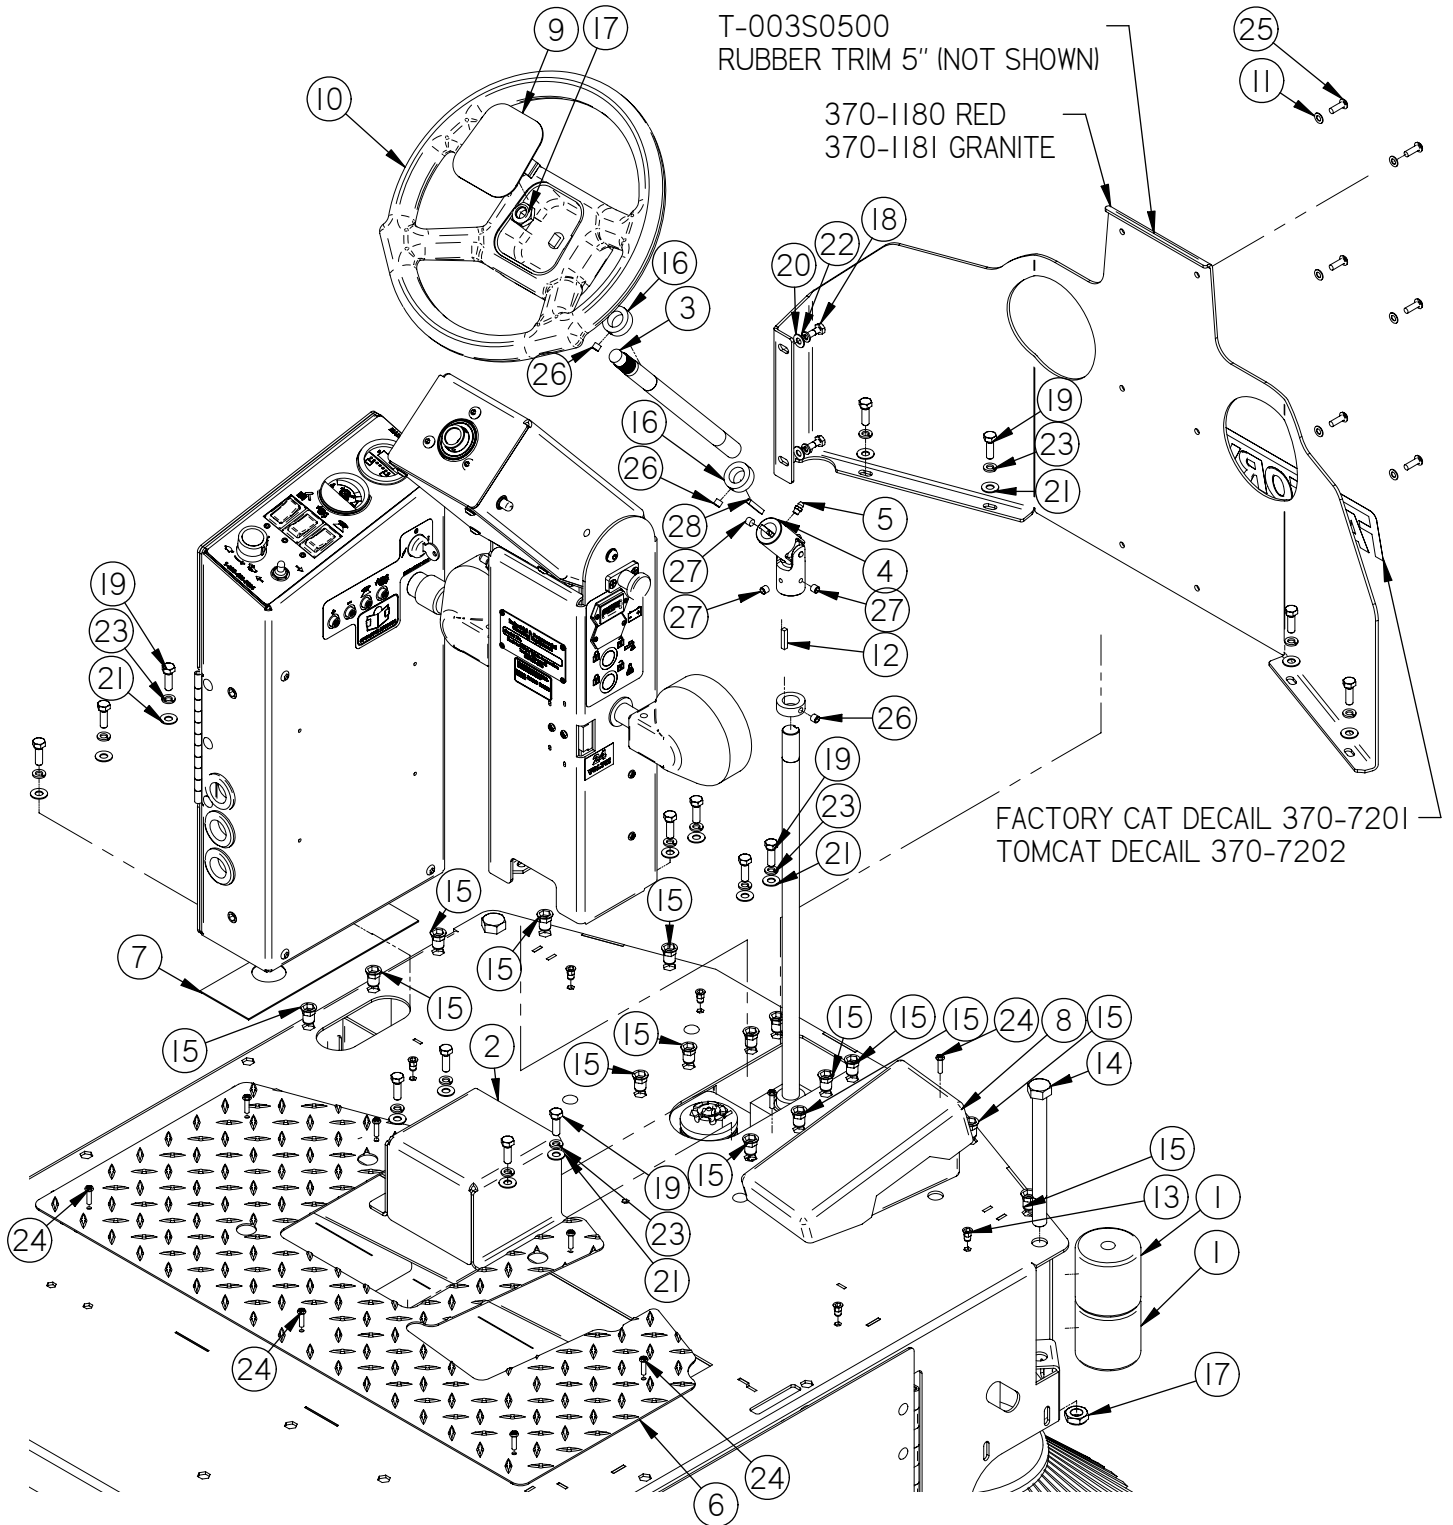

Item	Part No.	Part Description	Qty.
1	21-1127	ROLLER	2
2	250-1173	DRIVE COVER	1
3	290-7090	STEERING SHAFT, UPPER	1
4	290-7110	U-JOINT	1
5	290-7111	1/4-28 ZERK FITTING	1
6	370-1610	NON SKID FLOOR PLATE	1
7	370-2004	CENTRAL COMMAND DUST CURTAIN	1
8	8-290	FOOT PEDAL	1
9	8-701A	STEERING COVER	1
10	8-703	STEERING WHEEL	1
11	H-00282	FW 1/4" NYLON	6
12	H-01125	3/16" X 1" KEY	1
13	H-02309	HCN #10-32, LG CRIMP	5
14	H-13327	HB 5/8"- 11 X 7"	2
15	H-312NCNL	HCN 5/16"-18 LG	15
16	H-33376	SET SCREW SHAFT COLLAR, 3/4" ID X 9/16 LG	3
17	H-37038	JNYL 5/8"- 11	2
18	H-70003	HCS 1/4"-20 X 3/4" SS	2
19	H-70055	HCS 5/16"- 18 X 1" SS	15
20	H-71013	FW 1/4 ID X 5/8 OD SS	2
21	H-71015	FW 5/16 ID X 3/4 OD SS	15
22	H-71063	LW 1/4" SS	2
23	H-71065	LW 5/16" SS	15
24	H-72534	PPH #10-32 X 3/4" S/S	9
25	H-73754	BHSCS 1/4 - 20 X 3/4" SS	6
26	H-81983	5/16" X 1/4" KURL SET SCREW	3
27	H-82022	5/16-24" X 1/4" KURL SET SCREW	3
28	H-K14320	3/16" X 1 1/4" KEY	1