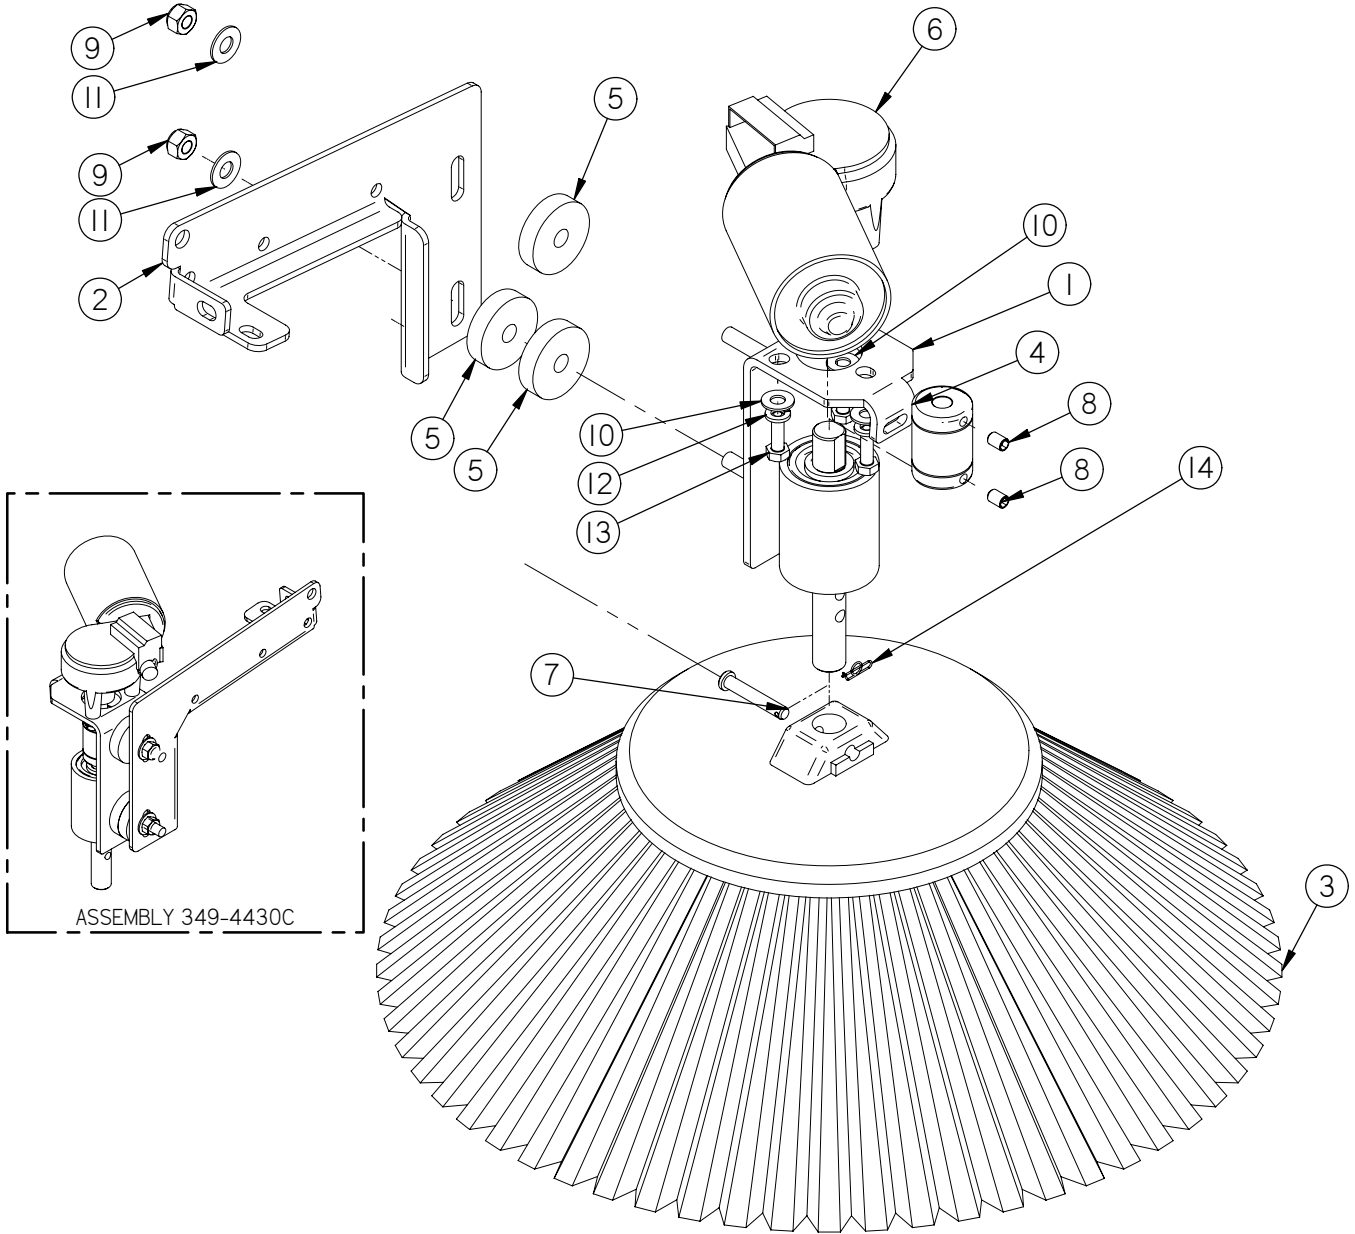

10" Front Drive Standard

12" Front Drive Optional

10" Front Drive

Item	Part No.	Part Description	Qty.
1	250-7120	STEERING SHAFT, LOWER	1
2	250-7314	60 TOOTH STEERING SPROCKET	1
3	250-7326	PIVOT PLATE	1
4	250-7327	STEERING CHAIN	1
5	250-7328	WIRE GUIDE	1
6	250-7332	STEERING SHAFT	1
7	290-1218	SPACER 7/8" OD. X 3/4" ID X 1/4" LG	1
8	37-7317	TAPERED ROLLER BEARING	2
9	37-7318	BEARING CAP	2
10	37-7319	STEERING SHAFT SEAL	2
11	37-7320	PRE LOAD SLEEVE	1
12	37-7321	SLOTTED NUT, 2.0 - 12	1
13	5-826	10 TOOTH SPROCKET	1
14	5-831	MASTER LINK	1
15	8-723	BEARING BLOCK	1
16	8-723B	BEARING	2
17	H-0171004	JNYL 3/8- 24 SS	2
18	H-0172951	HCS 3/8"- 24 X 2-1/2" SS FULL THREADED	2
19	H-25379	SETSCREW, KCP, 1/4"-20 X 1/4"	2
20	H-33376	SET SCREW SHAFT COLLAR, 3/4" ID X 9/16 LG	1
21	H-68013	SNAPRING 5/8"	1
22	H-70003	HCS 1/4"-20 X 5/8" SS	1
23	H-70103	HCS 3/8"-16 X 3/4" SS	2
24	H-70105	HCS 3/8"- 16 X 1" SS	4
25	H-70710	HN 1/4"- 20 SS	1
26	H-70712	HN 3/8"-16 SS	2
27	H-70732	HN 3/8"- 24 SS	1
28	H-71013	FW 1/4 ID X 5/8 OD SS	4
29	H-71017	FW 3/8 ID X 7/8 OD SS	6
30	H-71063	LW 1/4" SS	5
31	H-71067	LW 3/8" SS	6
32	H-72949	HCS 3/8"- 24 X 2" SS FULL THREADED	5
33	H-73754	BHSCS 1/4 - 20 X 3/4" SS	4
34	H-81983	5/16" X 1/4" KURL SET SCREW	1
35	H-K1432	3/16" X 1/2" KEY	1
36	M-9381T24	S-HOOK	1
37	T-050B0025	5/16 ID x 1/4" LG BLACK HOSE	1

Item	Part No.	Part Description	Qty.
1	290-8750B	MOTOR MOUNT ASSEMBLY	1
2	349-4430	SIDE BROOM LIFT ARM, LH	1
3	4-402	SIDE BROOM POLYPROPYLENE	1
4	4-444	BROOM SAFETY DRIVE CPLG	1
5	4-446	GROMMET-3/8 ID X 1-1/2 OD X .375	3
6	8-220	SIDE BROOM MOTOR	1
7	H-0156730	1/4" X 1 1/2" CLEVIS PIN	1
8	H-25381	1/4"-20 X 3/8" KURL SET SCREW	2
9	H-70861	NYLOK 5/16" - 18 SS	2
10	H-71013	FW 1/4 ID X 5/8 OD SS	3
11	H-71015	FW 5/16 ID X 3/4 OD SS	2
12	H-71063	LW 1/4" SS	3
13	H-M82550	HCS M6-1.0 X 20 SS	3
14	H-RUE8	RUE RING COTTER	1