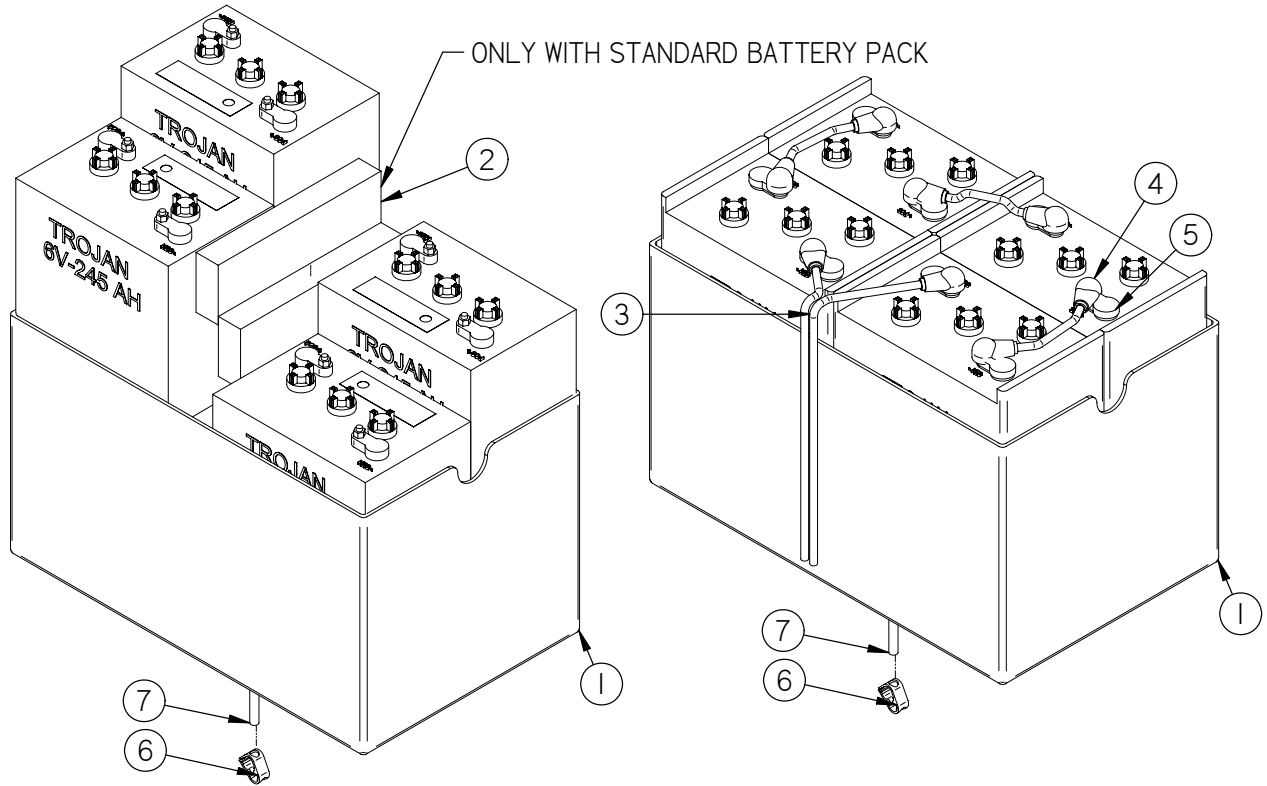

Item	Part No.	Part Description	Qty.
1	253-1480	MAGNUM SERIES BATTERY TRAY	1
2	290-1490	BATTERY SPACER, 11.0"	2
3	349-1900	WIRE HARNESS, COMPLETE	1
4	H-40031	BATTERY BOOT	8
5	H-400317	TERMINAL COVER	8
6	M-5031K12	CLAMP STYLE PINCH VALVE	1
7	T-031B1200	BLACK DRAIN HOSE	1