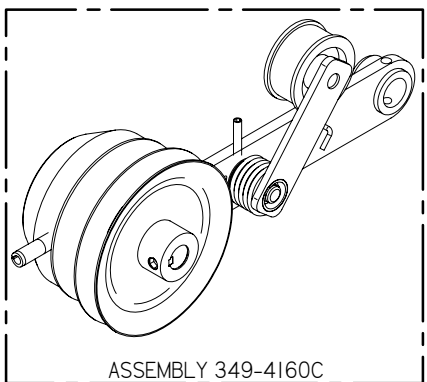

USE THIS PAGE FOR MACINES WITH A SERIAL NUMBER OF 57313 AND HIGHER

Item	Part No.	Part Description	Qty.
1	349-1100	MAIN FRAME	1
2	349-1165	CURTAIN, REAR WALL	1
3	349-1175	CURTAIN BAND, REAR WALL	1
4	349-1240	MAINBROOM SUPPORT BRACKET	1
5	349-3170	IDLER PULLEY	1
6	349-3600	REVERSE IDLER ARM	1
7	349-4100	MAIN BROOM SUSPENSION ARM	1
8	349-4140	ATTENUATOR	1
9	349-4160A	MAIN BROOM LAT ARM W/BEARING	1
10	349-4200	BROOM DRIVER	1
11	349-5750	RIGHT SIDE CURTAIN	1
12	349-5760	CURTAIN BAND	2
13	4-316	BROOM DRIVE PULLEY	1
14	4-318	IDLER PULLEY	1
15	4-319	TENSION SPRING	1
16	4-421	SUPPORT BLOCK	1
17	4-4230	3/4" X 1" X 1/2" FLG BEARING	1
18	4-430	IDLER ARM	1
19	4-432	IDLER DRUM	1
20	4-432A	IDLER DRUM SPACER	1
21	H-00103	1/4" X 1 1/2" SPRING PIN	1
22	H-00105	3/8" X 1 1/4" SPRING PIN	2
23	H-0171004	JNYL 3/8- 24 SS	1
24	H-0172519	CB #10-32 X 5/8" SS	10
25	H-0953152	3/16" X 3/4" KEY	2
26	H-13211	HCS 1/2"-13 X 2"	1
27	H-33376	SET SCREW SHAFT COLLAR, 3/4" ID X 9/16 LG	1
28	H-70103	HCS 3/8"-16 X 3/4" SS	2
29	H-7042834	SHIM 1.125 ID X 1.625 OD X .030 SS	1
30	H-70858	NYLOK #10-32 SS	10
31	H-70860	NYLOK 1/4"- 20 SS	8
32	H-70861	NYLOK 5/16" - 18 SS	3
33	H-70864	NYLOK 1/2"-13 SS	1
34	H-71013	FW 1/4 ID X 5/8 OD SS	2
35	H-71017	FW 3/8 ID X 7/8 OD SS	4
36	H-71067	LW 3/8" SS	2
37	H-72710	FHP 1/4"- 20 X 1" SS	2
38	H-74421	CB 1/4"- 20 X 1-1/4" SS	6
39	H-74429	CB 5/16"- 18 X 3/4" SS	3
40	H-81983	5/16" X 1/4" KURL SET SCREW	2
41	H-NJ04C	JNYL 1/4" - 20 SS	1
42	H-NJ06C	JNYL 3/8- 16 SS	1
43	M-5909K31	NEEDLE ROLLER THRUST BEARING	1
44	M-5909K44	NEEDLE ROLLER THRUST BEARING WASHER	2