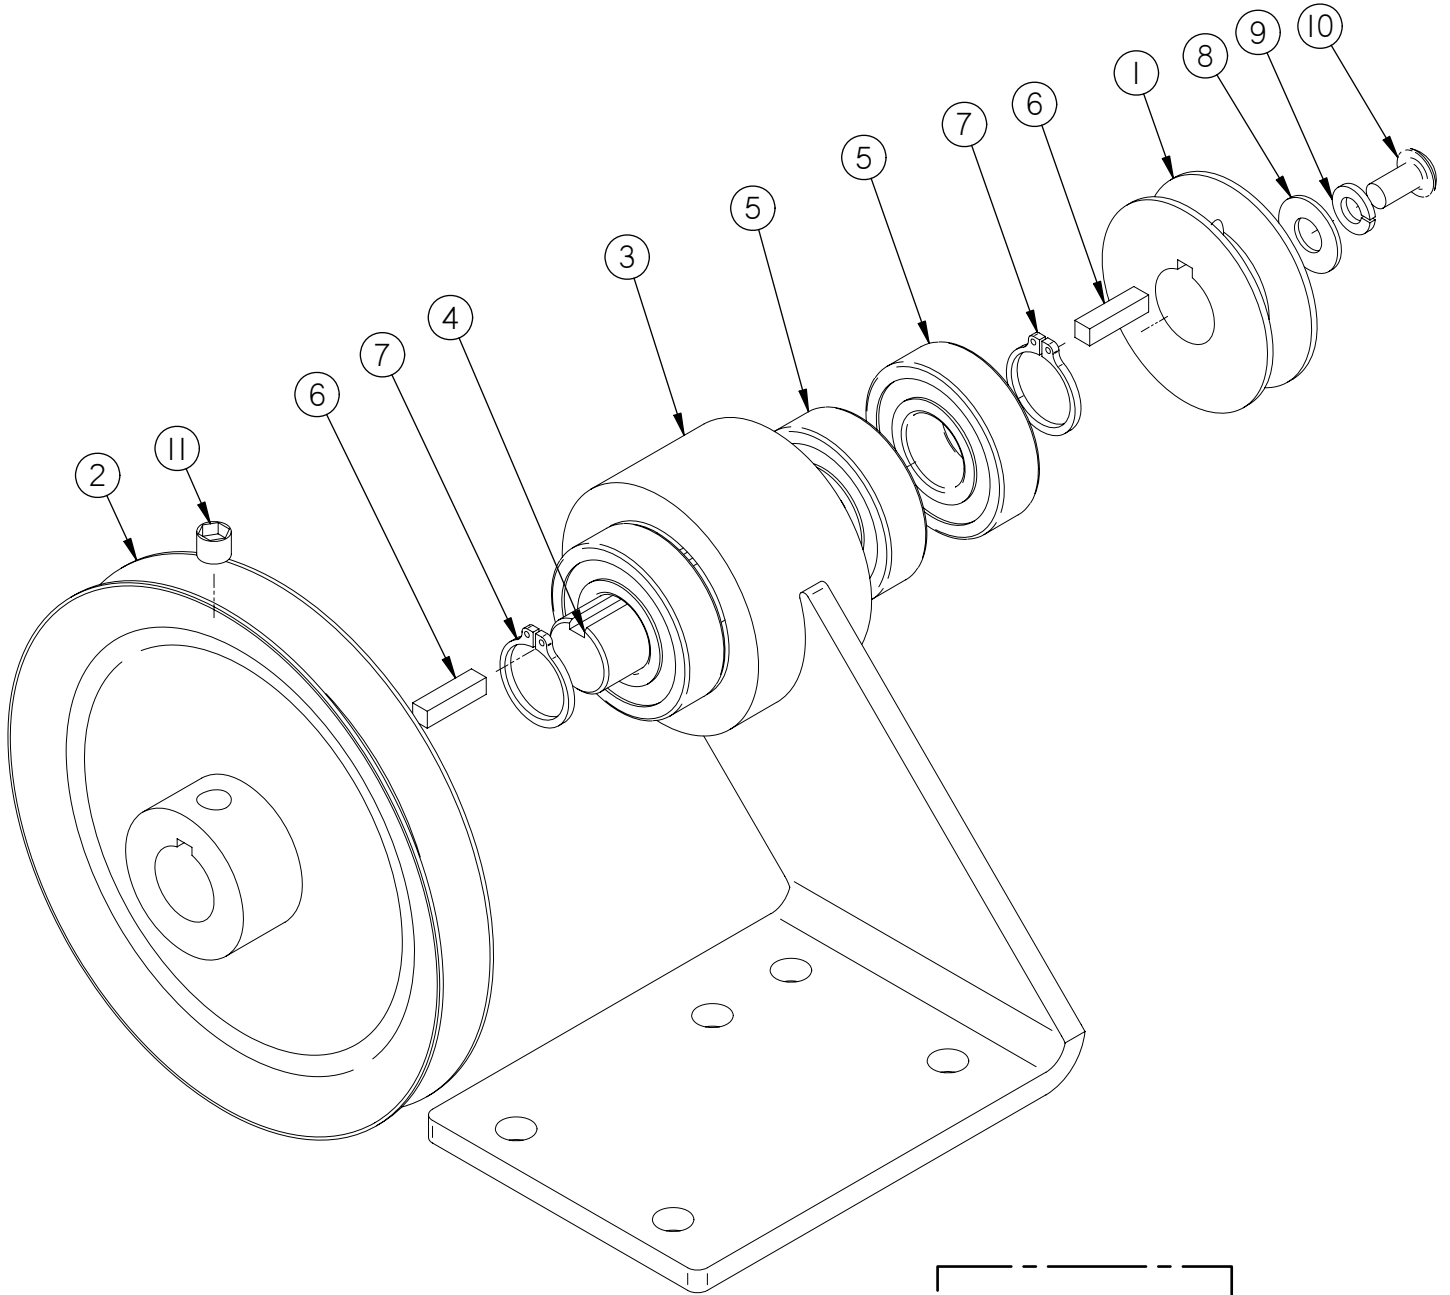

Item	Part No.	Part Description	Qty.
1	349-3200	BROOM DRIVE PULLEY	1
2	4-312	TRANS INPUT PULLEY	1
3	8-628	MAIN BROOM JACKSHAFT BRACKET	1
4	8-641	JACKSHAFT SHAFT	1
5	8-723B	BEARING	3
6	H-0953152	3/16" X 3/4" KEY	2
7	H-68015	SNAPRING 3/4"	2
8	H-71015	FW 5/16 ID X 3/4 OD SS	1
9	H-71063	LW 1/4" SS	1
10	H-73752	BHSCS 1/4 - 20 X 1/2" SS	1
11	H-81983	5/16" X 1/4" KURL SET SCREW	1