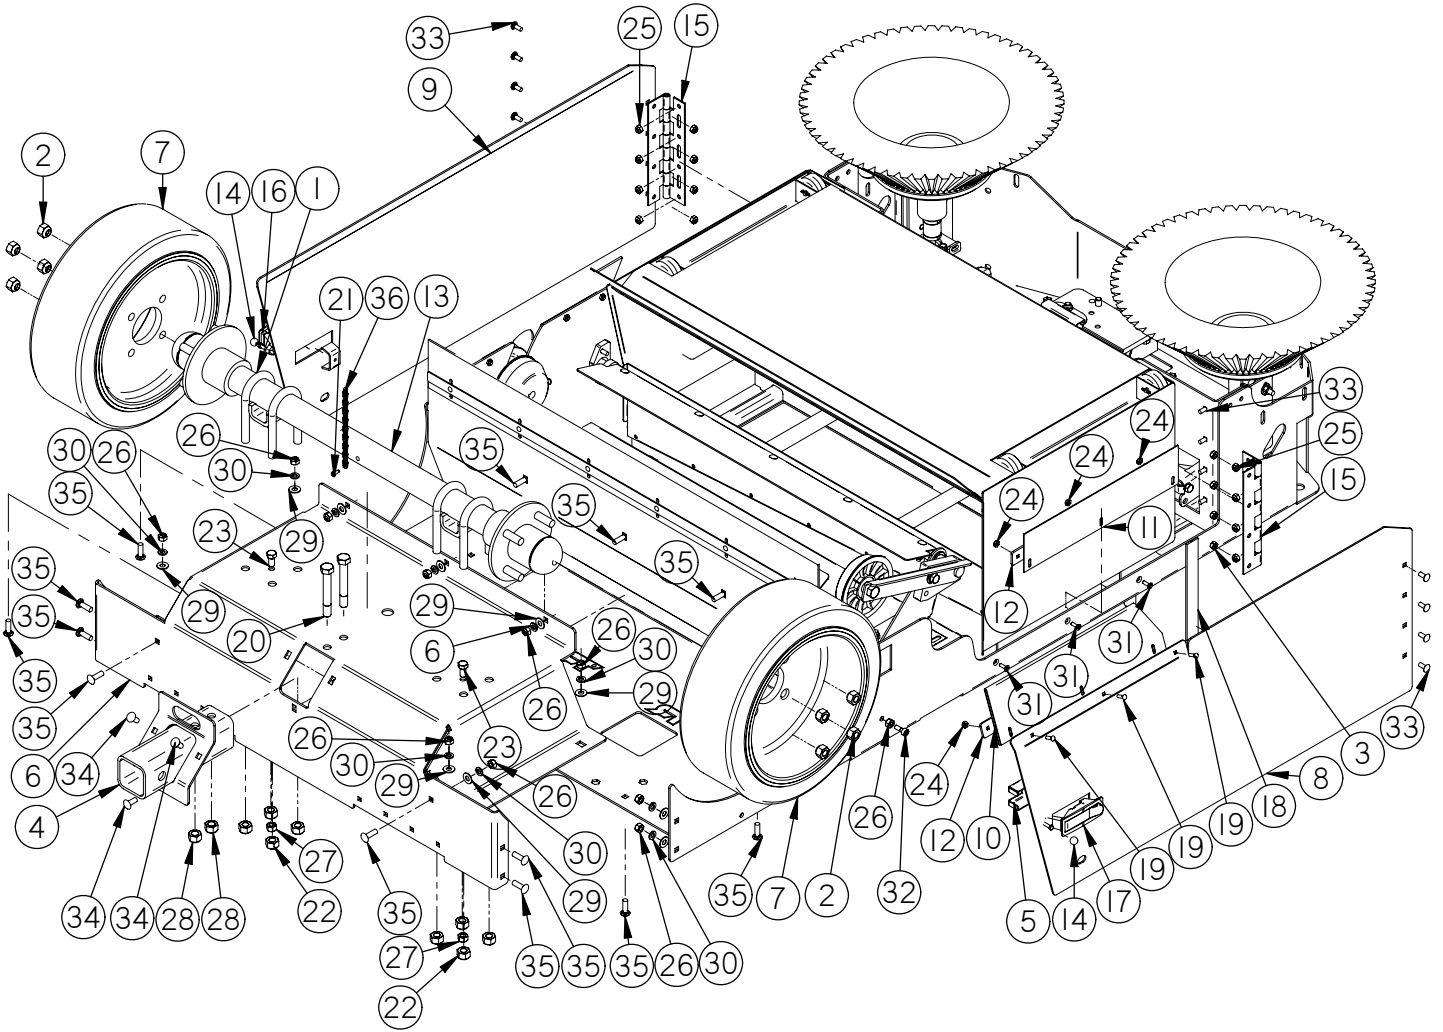

Item	Part No.	Part Description	Qty.
1	290-6186	1/2-20 X 1-1/4 " U BOLT	4
2	290-6187	LUG NUT, 1/2"- 20	8
3	349-1100	MAIN FRAME	1
4	349-1190	TRAILER HITCH RECEIVER	1
5	349-1300	LATCH COVER	1
6	349-5000	STRAIGHT AXLE MOUNT	1
7	349-6180	14" REAR WHEEL	2
8	349-9507	LEFT SIDE DOOR	1
9	349-9508	RIGHT SIDE DOOR	1
10	349-9509	LEFT SIDE DOOR CURTAIN	1
11	349-9510	HOPPER SIDE CURTAIN	1
12	349-9515	LEFT CURTAIN BAND	2
13	370-6040	REAR AXLE	1
14	5-100	GROMMET	2
15	5-122	8" SS HINGE	2
16	5-130	DOOR LATCH	1
17	5-130	DOOR LATCH	1
18	8-048	DOOR GASKET	1
19	H-0172519	CB #10-32 X 5/8" SS	4
20	H-13217	HCS 1/2"-13 X 3-1/2" SS	2
21	H-31810	#10-16 X 1/2 DRILL TAP	1
22	H-37130	NYLOK NUT, 1/2"- 20	8
23	H-70103	HCS 3/8"-16 X 3/4" SS	2
24	H-70858	NYLOK #10-32 SS	7
25	H-70860	NYLOK 1/4"- 20 SS	16
26	H-70861	NYLOK 5/16" - 18 SS	18
27	H-70862	NYLOK 3/8"-16 SS	2
28	H-70864	NYLOK 1/2"-13 SS	2
29	H-71015	FW 5/16 ID X 3/4 OD SS	13
30	H-71065	LW 5/16" SS	13
31	H-72683	FHP #10-32 X 5/8" SS	3
32	H-73494	SHCS 5/16-18 X 3/4 SS	2
33	H-74418	CB 1/4"- 20 X 5/8" S/S	16
34	H-74429	CB 5/16"- 18 X 3/4" SS	3
35	H-74430	CB 5/16"- 18 X 1" SS	13
36	T-360824S0800	8" GOLD GROUDING CHAIN	1