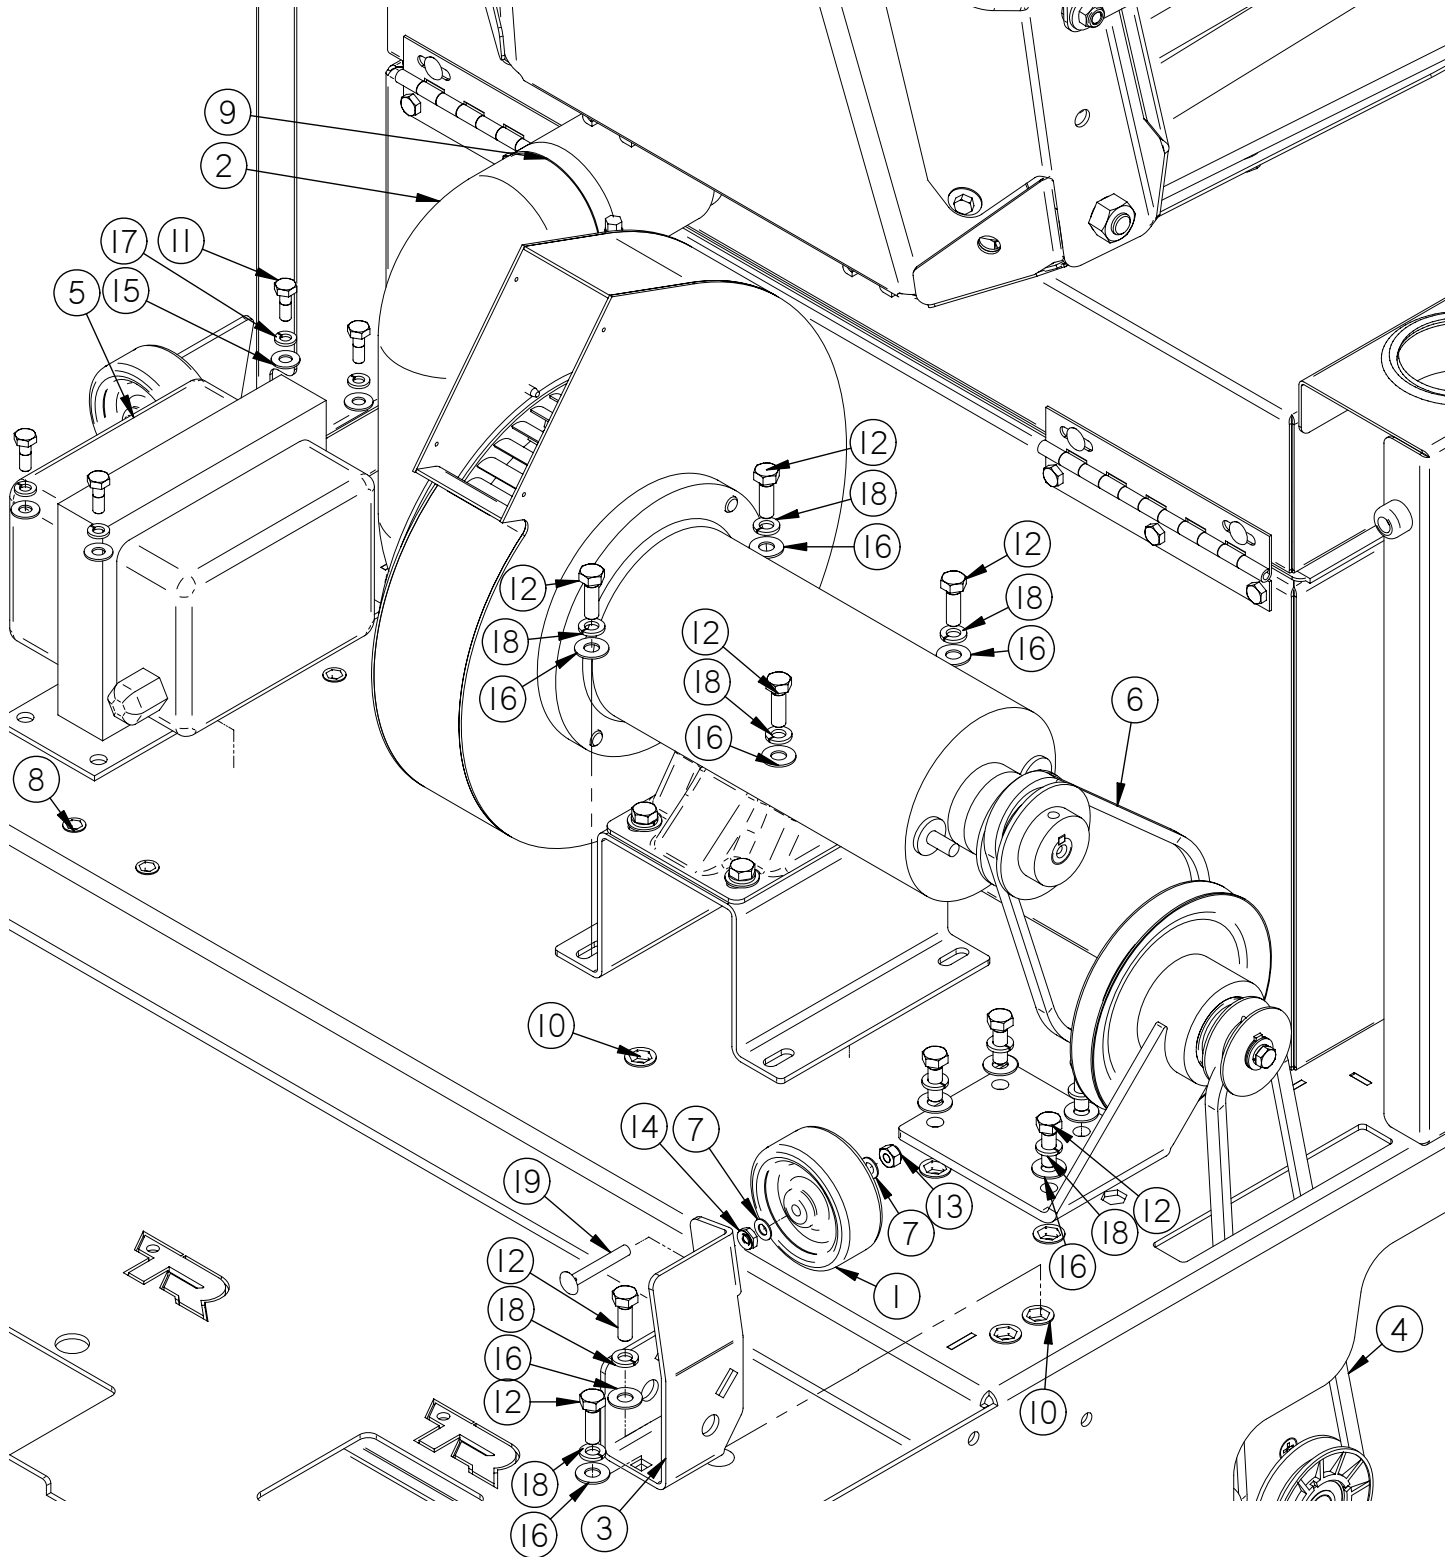

Item	Part No.	Part Description	Qty.
1	21-7600	SIDE WHEEL (GREY)	1
2	349-0020	3 INCH ID X 20 INCH LG. VAC HOSE	1
3	349-1140	MAINBROOM PULLEY BRACKET	1
4	349-3020	MAIN BROOM BELT	1
5	8-244	BATTERY CHARGER, ON-BOARD, 25 AMP, 110V	1
6	8-301	MOTOR TO JACK SHAFT BELT	1
7	H-00282	FW 1/4" NYLON	2
8	H-00918	HCN 1/4"-20 LG	3
9	H-0427619	CLAMP 2" - 3"	1
10	H-312NCNL	HCN 5/16"-18 LG	8
11	H-70003	HCS 1/4"-20 X 3/4" SS	4
12	H-70055	HCS 5/16"- 18 X 1" SS	10
13	H-70860	NYLOK 1/4"- 20 SS	1
14	H-70925	KN 1/4-20 S/S	1
15	H-71013	FW 1/4 ID X 5/8 OD SS	4
16	H-71015	FW 5/16 ID X 3/4 OD SS	10
17	H-71063	LW 1/4" SS	4
18	H-71065	LW 5/16" SS	10
19	H-74396	CB 1/4"- 20 X 1-3/4" SS	1