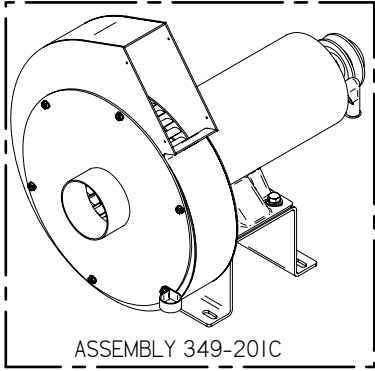

Item	Part No.	Part Description	Qty.
1	290-2780	TERMINAL BOOT, BLACK	2
2	290-9523	BLOWER DOOR PLATE	1
3	349-201	24V 2000 RPM,TWIN SHAFT MOTOR	1
4	349-5110	BLOWER HOUSING	1
5	4-201B	MOTOR CRADLE	1
6	4-301	MAIN DRIVE PULLEY	1
7	4-512	BLOWER WHEEL	1
8	8-165	MOTOR SUPPORT BRACKET	1
9	H-0127296	LOOP CLAMP, 1.0"	1
10	H-25484	5/16" X 5/16" KURL SET SCREW	2
11	H-25485	5/16" X 3/8" KURL SET SCREW	1
12	H-31810	HW #10 X 1/2	6
13	H-70053	HCS 5/16"- 18 X 3/4" SS	4
14	H-70103	HCS 3/8"-16 X 3/4" SS	4
15	H-71015	FW 5/16 ID X 3/4 OD SS	4
16	H-71065	LW 5/16" SS	4
17	H-K14320	3/16" X 1 1/4" KEY	2