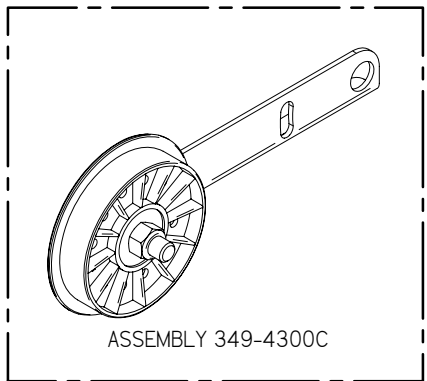

USE THIS PAGE FOR MACINES WITH A SERIAL NUMBER OF 57313 AND HIGHER

Item	Part No.	Part Description	Qty.
1	349-1100	MAIN FRAME	1
2	349-1165	CURTAIN, REAR WALL	1
3	349-1175	CURTAIN BAND, REAR WALL	1
4	349-1240	MAINBROOM SUPPORT BRACKET	1
5	349-3170	IDLER PULLEY	1
6	349-3600	REVERSE IDLER ARM	1
7	349-4100	MAIN BROOM SUSPENSION ARM	1
8	349-4140	ATTENUATOR	1
9	349-4160A	MAIN BROOM LAT ARM W/BEARING	1
10	349-4200	BROOM DRIVER	1
11	349-5750	RIGHT SIDE CURTAIN	1
12	349-5760	CURTAIN BAND	2
13	4-316	BROOM DRIVE PULLEY	1
14	4-318	IDLER PULLEY	1
15	4-319	TENSION SPRING	1
16	4-421	SUPPORT BLOCK	1
17	4-4230	3/4" X 1" X 1/2" FLG BEARING	1
18	4-430	IDLER ARM	1
19	4-432	IDLER DRUM	1
20	4-432A	IDLER DRUM SPACER	1
21	H-00103	1/4" X 1 1/2" SPRING PIN	1
22	H-00105	3/8" X 1 1/4" SPRING PIN	2
23	H-0171004	JNYL 3/8- 24 SS	1
24	H-0172519	CB #10-32 X 5/8" SS	10
25	H-0953152	3/16" X 3/4" KEY	2
26	H-13211	HCS 1/2"-13 X 2"	1
27	H-33376	SET SCREW SHAFT COLLAR, 3/4" ID X 9/16 LG	1
28	H-70103	HCS 3/8"-16 X 3/4" SS	2
29	H-7042834	SHIM 1.125 ID X 1.625 OD X .030 SS	1
30	H-70858	NYLOK #10-32 SS	10
31	H-70860	NYLOK 1/4"- 20 SS	8
32	H-70861	NYLOK 5/16" - 18 SS	3
33	H-70864	NYLOK 1/2"-13 SS	1
34	H-71013	FW 1/4 ID X 5/8 OD SS	2
35	H-71017	FW 3/8 ID X 7/8 OD SS	4
36	H-71067	LW 3/8" SS	2
37	H-72710	FHP 1/4"- 20 X 1" SS	2
38	H-74421	CB 1/4"- 20 X 1-1/4" SS	6
39	H-74429	CB 5/16"- 18 X 3/4" SS	3
40	H-81983	5/16" X 1/4" KURL SET SCREW	2
41	H-NJ04C	JNYL 1/4" - 20 SS	1
42	H-NJ06C	JNYL 3/8- 16 SS	1
43	M-5909K31	NEEDLE ROLLER THRUST BEARING	1
44	M-5909K44	NEEDLE ROLLER THRUST BEARING WASHER	2