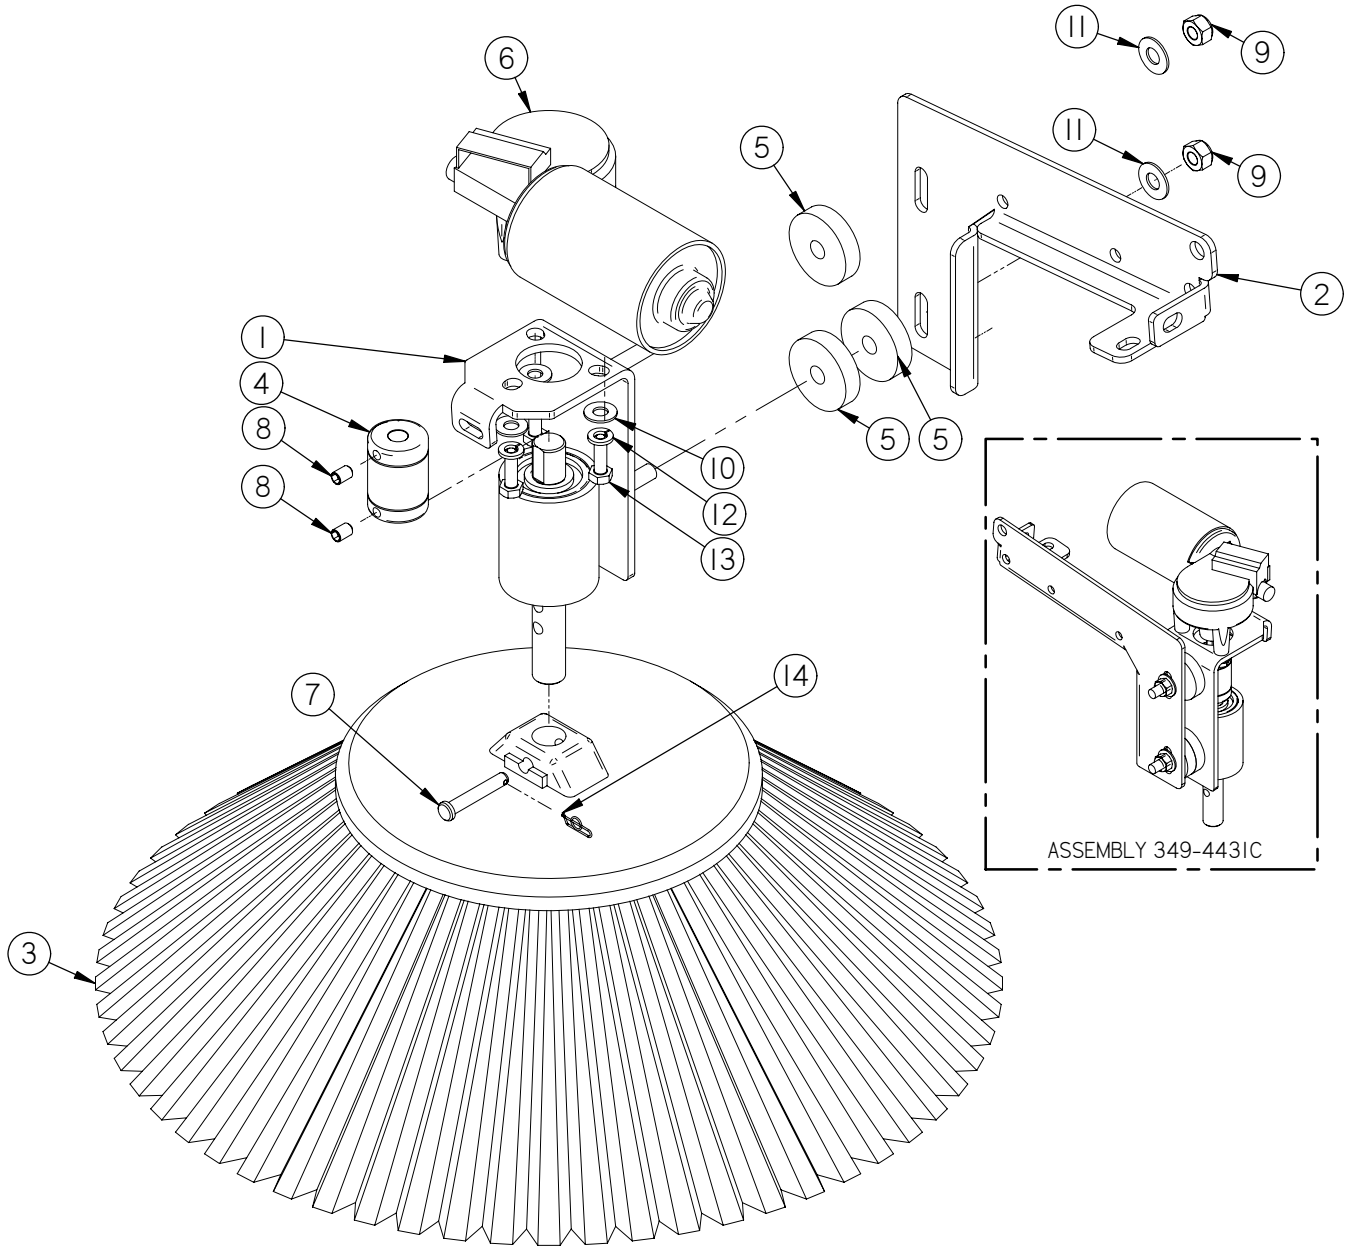

10" Front Drive Standard

12" Front Drive Optional

10" Front Drive

Item	Part No.	Part Description	Qty.
1	250-7120	STEERING SHAFT, LOWER	1
2	250-7314	60 TOOTH STEERING SPROCKET	1
3	250-7326	PIVOT PLATE	1
4	250-7327	STEERING CHAIN	1
5	250-7328	WIRE GUIDE	1
6	250-7332	STEERING SHAFT	1
7	290-1218	SPACER 7/8" OD. X 3/4" ID X 1/4" LG	1
8	37-7317	TAPERED ROLLER BEARING	2
9	37-7318	BEARING CAP	2
10	37-7319	STEERING SHAFT SEAL	2
11	37-7320	PRE LOAD SLEEVE	1
12	37-7321	SLOTTED NUT, 2.0 - 12	1
13	5-826	10 TOOTH SPROCKET	1
14	5-831	MASTER LINK	1
15	8-723	BEARING BLOCK	1
16	8-723B	BEARING	2
17	H-0171004	JNYL 3/8- 24 SS	2
18	H-0172951	HCS 3/8"- 24 X 2-1/2" SS FULL THREADED	2
19	H-25379	SETSCREW, KCP, 1/4"-20 X 1/4"	2
20	H-33376	SET SCREW SHAFT COLLAR, 3/4" ID X 9/16 LG	1
21	H-68013	SNAPRING 5/8"	1
22	H-70003	HCS 1/4"-20 X 5/8" SS	1
23	H-70103	HCS 3/8"-16 X 3/4" SS	2
24	H-70105	HCS 3/8"- 16 X 1" SS	4
25	H-70710	HN 1/4"- 20 SS	1
26	H-70712	HN 3/8"-16 SS	2
27	H-70732	HN 3/8"- 24 SS	1
28	H-71013	FW 1/4 ID X 5/8 OD SS	4
29	H-71017	FW 3/8 ID X 7/8 OD SS	6
30	H-71063	LW 1/4" SS	5
31	H-71067	LW 3/8" SS	6
32	H-72949	HCS 3/8"- 24 X 2" SS FULL THREADED	5
33	H-73754	BHSCS 1/4 - 20 X 3/4" SS	4
34	H-81983	5/16" X 1/4" KURL SET SCREW	1
35	H-K1432	3/16" X 1/2" KEY	1
36	M-9381T24	S-HOOK	1
37	T-050B0025	5/16 ID x 1/4" LG BLACK HOSE	1

Item	Part No.	Part Description	Qty.
1	290-8750B	MOTOR MOUNT ASSEMBLY	1
2	349-4430	SIDE BROOM LIFT ARM, LH	1
3	4-402	SIDE BROOM POLYPROPYLENE	1
4	4-444	BROOM SAFETY DRIVE CPLG	1
5	4-446	GROMMET-3/8 ID X 1-1/2 OD X .375	3
6	8-220	SIDE BROOM MOTOR	1
7	H-0156730	1/4" X 1 1/2" CLEVIS PIN	1
8	H-25381	1/4"-20 X 3/8" KURL SET SCREW	2
9	H-70861	NYLOK 5/16" - 18 SS	2
10	H-71013	FW 1/4 ID X 5/8 OD SS	3
11	H-71015	FW 5/16 ID X 3/4 OD SS	2
12	H-71063	LW 1/4" SS	3
13	H-M82550	HCS M6-1.0 X 20 SS	3
14	H-RUE8	RUE RING COTTER	1