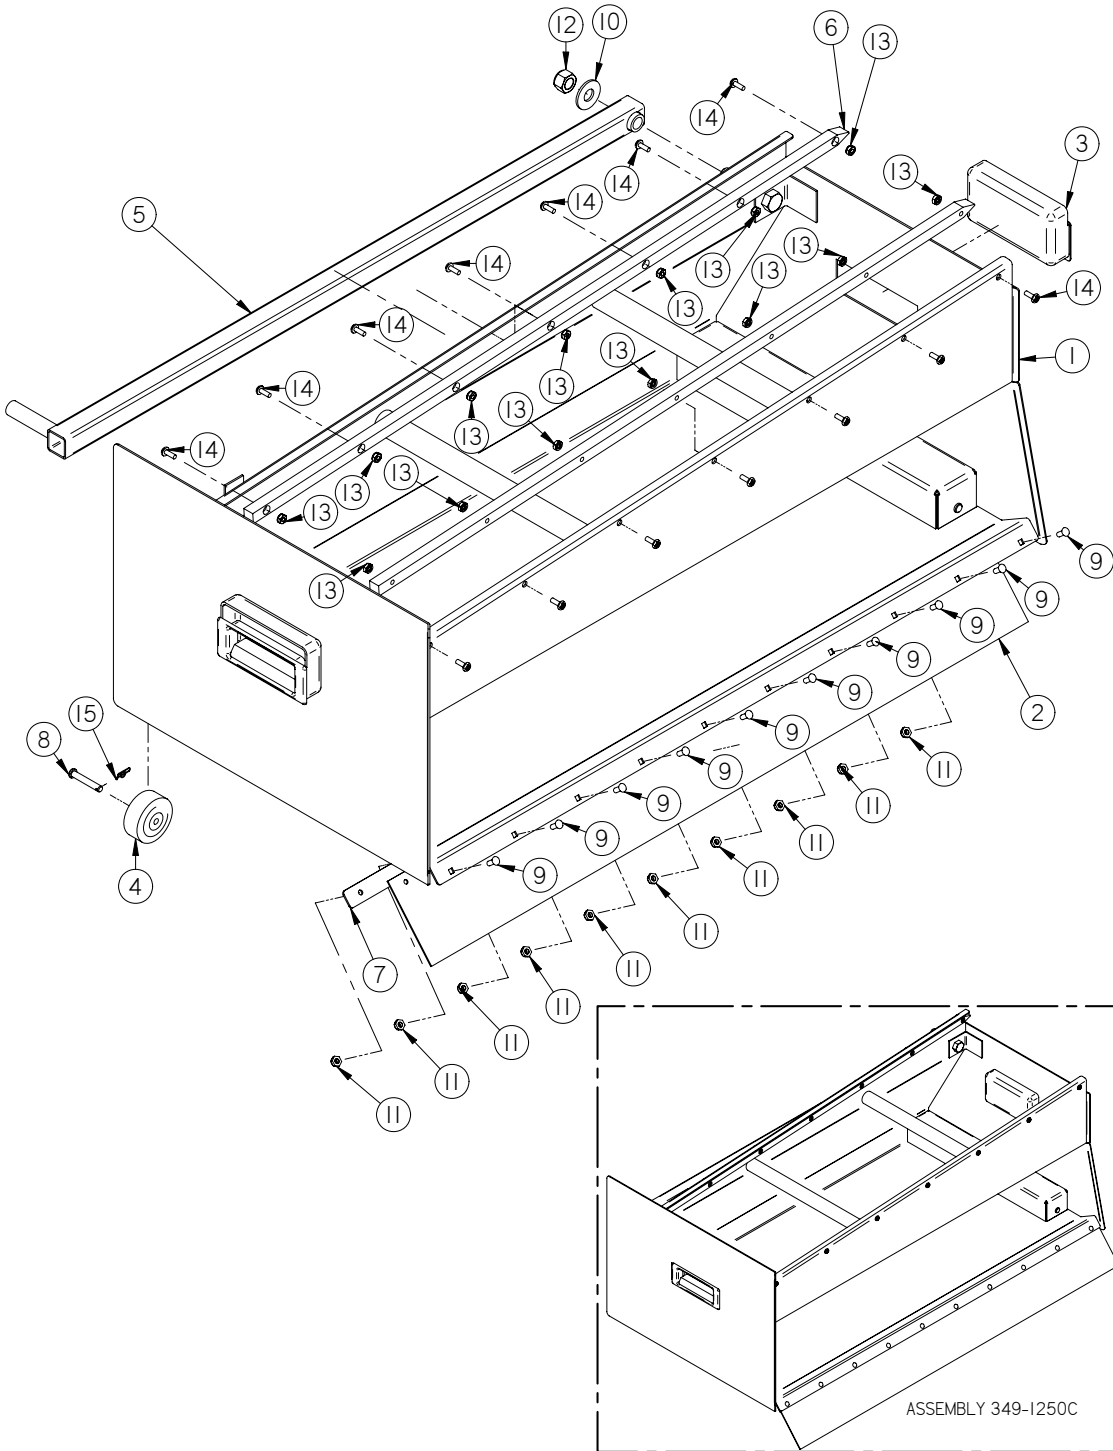

Item	Part No.	Part Description	Qty.
1	349-1250	HOPPER BODY	1
2	349-5710	HOPPER FLAP	1
3	5-849	RECESSED HANDLE	2
4	8-124	HOPPER WHEEL	4
5	8-128	HOPPER HANDLE	1
6	8-163	HDPE SLIDE RAIL	2
7	8-575	HOPPER FLOOR SEAL CLAMP	1
8	H-0156730	1/4" X 1 1/2" CLEVIS PIN	4
9	H-0172518	CB #10-32 X 1/2" SS	10
10	H-50352	FW 17/32" SS	1
11	H-70858	NYLOK #10-32 SS	10
12	H-70864	NYLOK 1/2"-13 SS	1
13	H-70922	KN #8-32	14
14	H-72398	PPH #8-32 X 1/2" S/S	14
15	H-RUE8	RUE RING COTTER	4