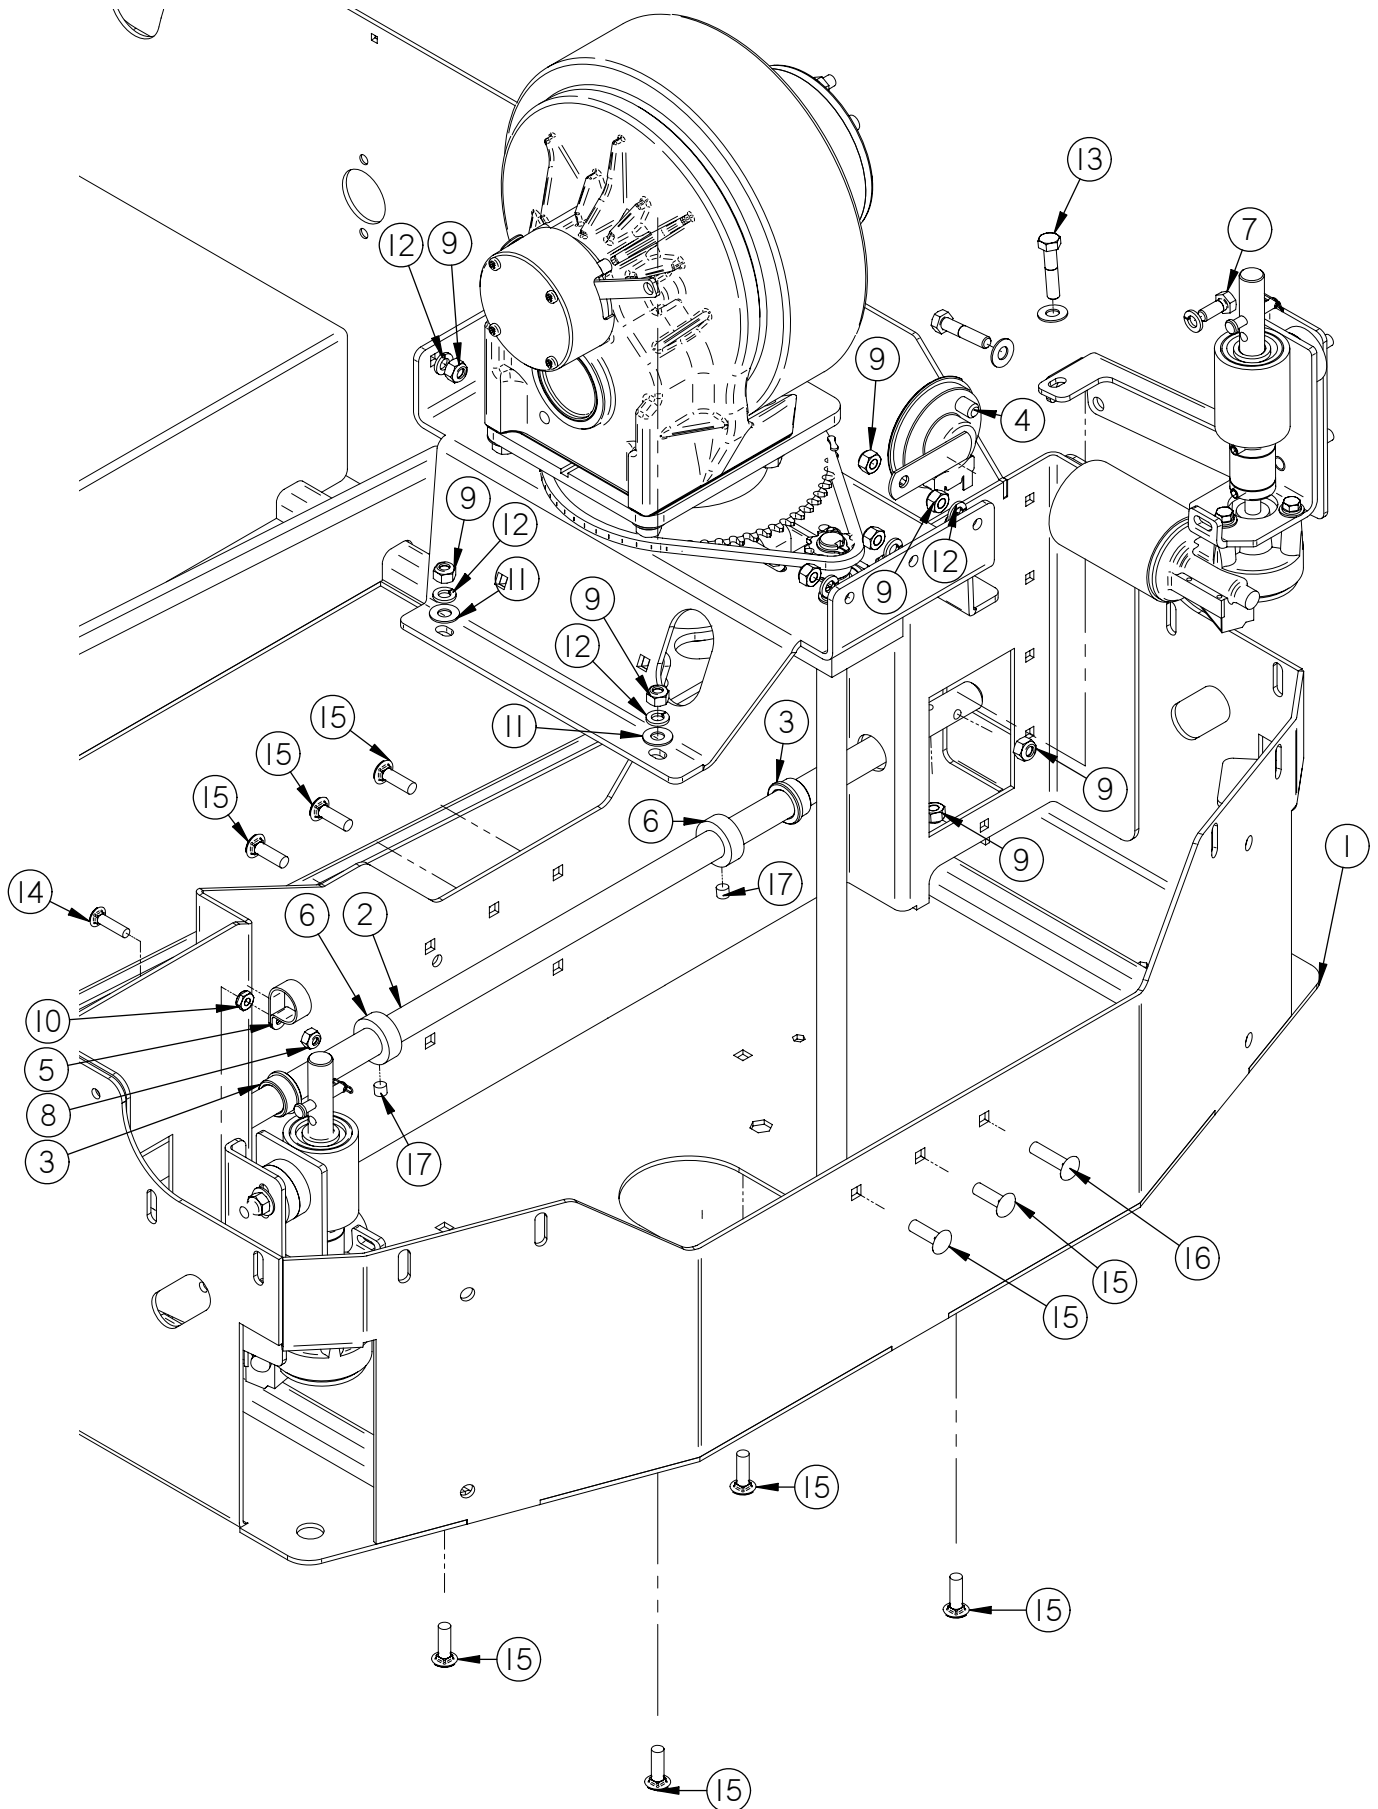

Item	Part No.	Part Description	Qty.
1	290-8750B	MOTOR MOUNT ASSEMBLY	1
2	349-4430	SIDE BROOM LIFT ARM, LH	1
3	4-402	SIDE BROOM POLYPROPYLENE	1
4	4-444	BROOM SAFETY DRIVE CPLG	1
5	4-446	GROMMET-3/8 ID X 1-1/2 OD X .375	3
6	8-220	SIDE BROOM MOTOR	1
7	H-0156730	1/4" X 1 1/2" CLEVIS PIN	1
8	H-25381	1/4"-20 X 3/8" KURL SET SCREW	2
9	H-70861	NYLOK 5/16" - 18 SS	2
10	H-71013	FW 1/4 ID X 5/8 OD SS	3
11	H-71015	FW 5/16 ID X 3/4 OD SS	2
12	H-71063	LW 1/4" SS	3
13	H-M82550	HCS M6-1.0 X 20 SS	3
14	H-RUE8	RUE RING COTTER	1

Item	Part No.	Part Description	Qty.
1	290-8750B	MOTOR MOUNT ASSEMBLY	1
2	349-4431	SIDE BROOM LIFT ARM, RH	1
3	4-402	SIDE BROOM POLYPROPYLENE	1
4	4-444	BROOM SAFETY DRIVE CPLG	1
5	4-446	GROMMET-3/8 ID X 1-1/2 OD X .375	3
6	8-220	SIDE BROOM MOTOR	1
7	H-0156730	1/4" X 1 1/2" CLEVIS PIN	1
8	H-25381	1/4"-20 X 3/8" KURL SET SCREW	2
9	H-70861	NYLOK 5/16" - 18 SS	2
10	H-71013	FW 1/4 ID X 5/8 OD SS	3
11	H-71015	FW 5/16 ID X 3/4 OD SS	2
12	H-71063	LW 1/4" SS	3
13	H-M82550	HCS M6-1.0 X 20 SS	3
14	H-RUE8	RUE RING COTTER	1