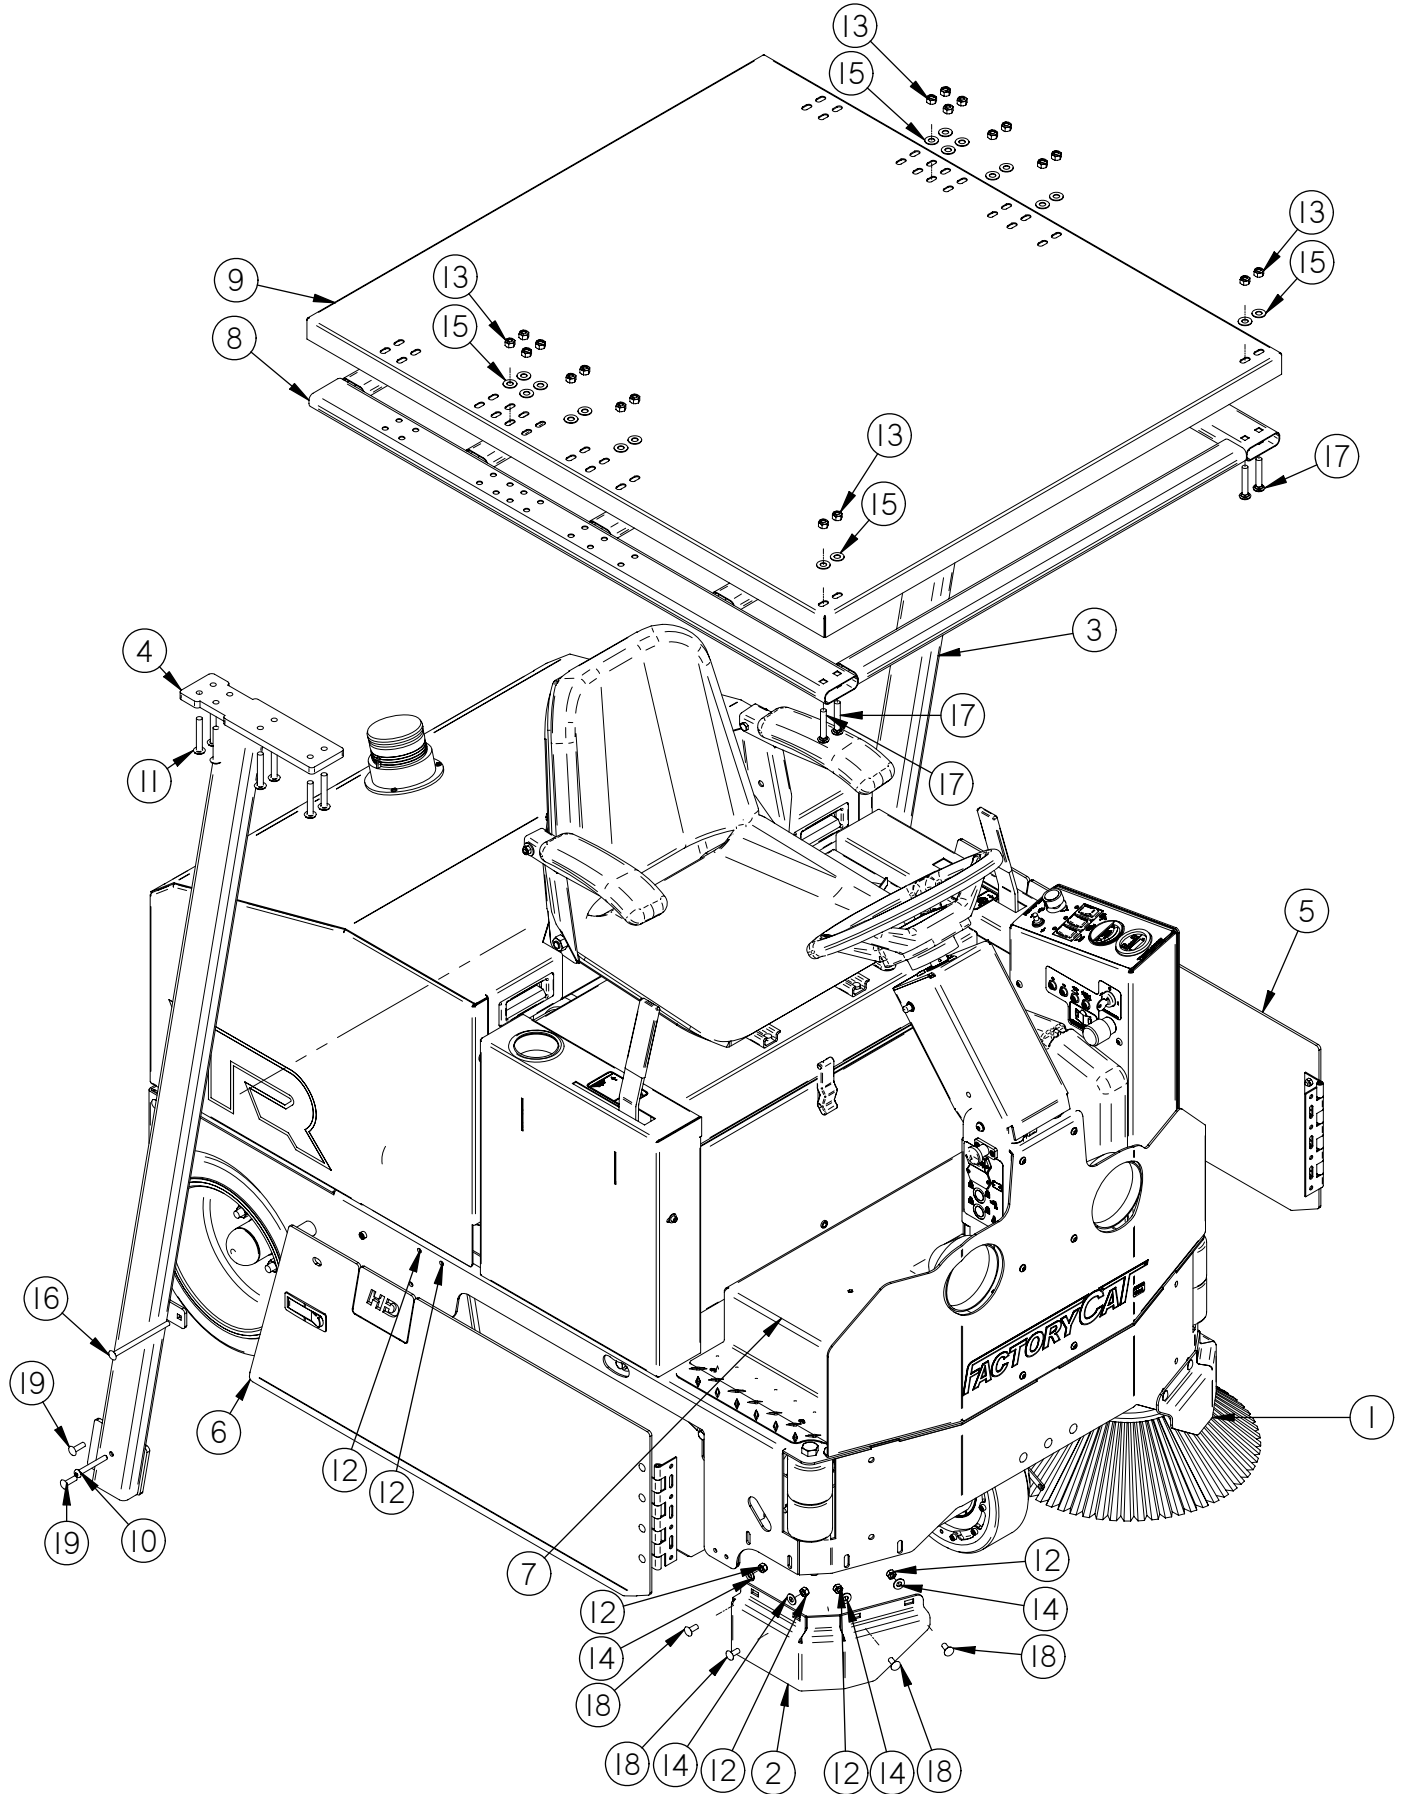

Item	Part No.	Part Description	Qty.
1	349-1115	FRONT GUARD - LH	1
2	349-1116	FRONT GUARD - RH	1
3	349-1701	TR OVERHEAD GUARD SUPPORT (LH)	1
4	349-1702	TR OVERHEAD GUARD SUPPORT (RH)	1
5	349-9505	LEFT SIDE HD DOOR	1
6	349-9506	RIGHT SIDE HD DOOR	1
7	370-1611	RAISED FLOOR	1
8	370-1703	ROOF SUPPORT	1
9	370-1704	OVERHEAD GUARD ROOF	1
10	H-0171292	BHSCS 5/16-18 X 2.5	2
11	H-0171297	BHSCS 3/8"- 16 X 2-1/2" S/S	16
12	H-70861	NYLOK 5/16" - 18 SS	14
13	H-70862	NYLOK 3/8"-16 SS	20
14	H-71015	FW 5/16 ID X 3/4 OD SS	8
15	H-71017	FW 3/8 ID X 7/8 OD SS	20
16	H-74404	CB 5/16"- 18 X 5.0" SS	2
17	H-74416	CB 3/8"- 16 X 2-1/4" SS	4
18	H-74429	CB 5/16"- 18 X 3/4" SS	8
19	H-74430	CB 5/16"- 18 X 1" SS	4