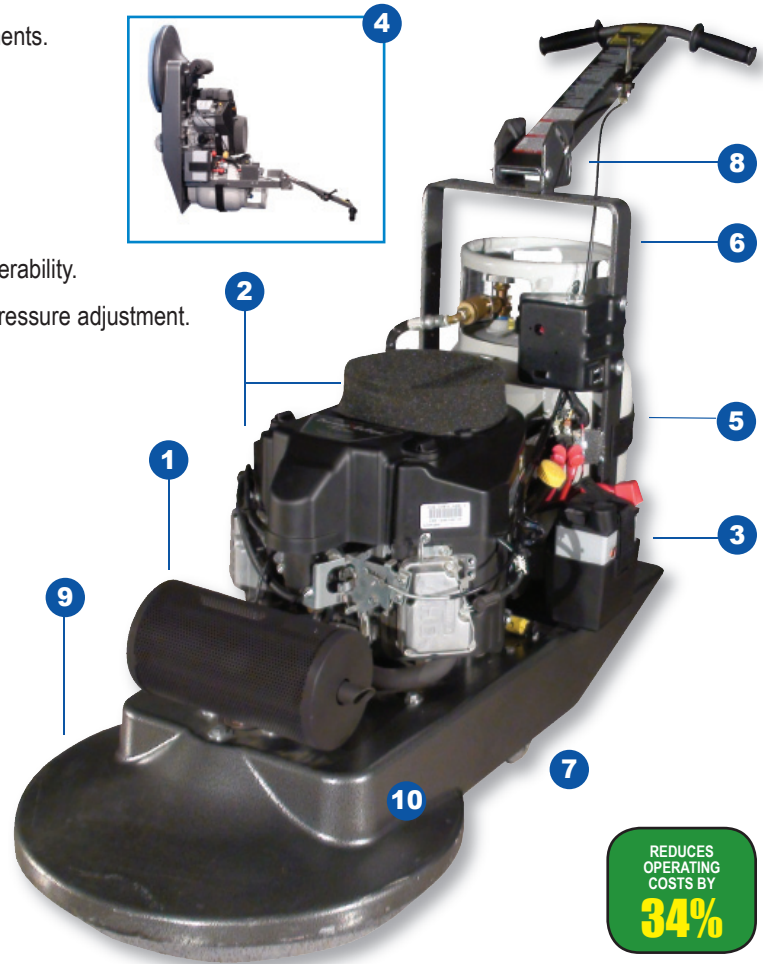

We help you shine.™

- On your mark.
- Get set.
- Go!

PE400BU

UHS PROPANE BURNISHERS.

PE400BU

UHS PROPANE BURNISHERS

Featuring an 18 HP 603 cc engine from: **Kawasaki**
Engines

- 1 Catalytic muffler exceeds EPA and CARB minimum requirements.
- 2 Easy access filters for simple cleaning.
- 3 Easy access battery and oil reservoir for quick maintenance.
- 4 Rok-Bak™ action allows for quick and easy pad change.
- 5 Quick release cylinder strap for fast tank change.
- 6 Triple anchor welded handle support for long lasting maneuverability.
- 7 Soft tread adjustable wheels for smooth operation and pad pressure adjustment.
- 8 Adjustable ergonomic handle for improved operator comfort.
- 9 "Hot @ 4 o'clock" setup for true and straight operation.
- 10 American made aluminum castings and sealed AGM battery.

34% more fuel efficient

than the other national brands.

Reduces operating costs.

40% fewer oil changes

than the other national brands.

Reduces maintenance costs.

shine on.

Dimensions and Performance Specifications

Model	Performance	Pad Size	Pad Speed	Noise Level	Width	Length	Weight
21 in. (53 cm)	25,000 ft ² /hr. (2300 m ² /hr.)	21 in. (53 cm)	2000 rpm	< 89 db(A)	22.8 in. (58 cm)	48 in. (122 cm)	187 lb. (85 kg)
28 in. (71 cm)	34,000 ft ² /hr. (3160 m ² /hr.)	28 in. (71 cm)	1700 rpm	< 89 db(A)	32.5 in. (83 cm)	64.2 in. (163 cm)	200 lb. (91 kg)