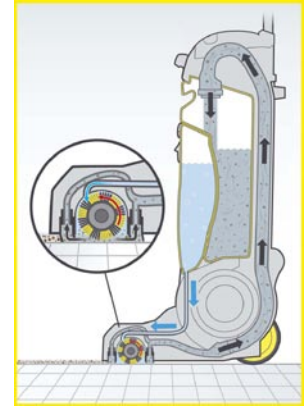

Clean anywhere in congested areas with this compact, lightweight scrubber.

Kärcher's compact BR 30/4 C scrubber provides a far more efficient and hygienic alternative to manual mopping and scrubbing. Ideal for use on hard floors and tile, the BR 30/4 C has been engineered to be easy to transport and even easier to use and is perfect for use in institutions, restaurants, schools, stores and even homes to maintain the appearance of floors and keep your premises sanitary.

Upright Style Scrubber:

Behaves like an upright vacuum, very compact for scrubbing congested areas

One Gallon Solution and Recovery Tanks:

Can be easily detached, eliminates moving machine from work site to empty or fill solution tanks

High Speed Roller Technology:

High contact pressure and rotation speed thoroughly cleans all types of hard floors. Cylindrical brush is particularly effective on uneven surfaces and ceramic tile grouting.

Low 4" Profile:

Allows scrubbing in areas inaccessible to other machines

Standard Accessories (included):

- Standard Red Roller Brush (1)
- Squeegee Tool

Optional Accessories:

- White Soft Roller Brush (1)
- Microfiber Roller Brush (1)
- Orange Hi-Lo Roller Brush (1)
- Oil Resistant Squeegee Tool

TECHNICAL DATA	BR 30/4 C
Product Numbers	1.783-202.0
Working Width	12" (300 mm)
Brushes	One, 12" (300 mm) - Cylindrical
Brush Diameter	2.4 in (60 mm)
Brush Speed	1450 rpm
Down Pressure	32 lbs (14.7 kg) with full solution tank
Solution Capacity	1 gallon (4 l)
Solution Flow	.25-.3 gallons/min (1-1.2 l/min)
Recovery Capacity	1 gallon (4l)
Vacuum Motor	1.1 hp (850 W)
Performance (ft²/h)	2150 sq. ft per hour
Power Cord	32.8'
Dimensions (L x W x H)	15.4" x 13" x 46.5" (390 x 335 x 1180 mm)
Weight	24 lbs (11 kg)
Noise Level	71 dBA

Kärcher offers a full line of cleaning equipment including:

- **Commercial Pressure Washers**
  - Hot Water
  - Cold Water
- **Commercial Floor Care**
  - Vacuums
  - Floor Burnishers
  - Floor Polishers
  - Sweepers
  - Scrubbers
  - Carpet Extractors
  - Air Blower
  - Steamer
- **Industrial Floor Care**
  - Sweepers
  - Scrubbers

YOUR AUTHORIZED KÄRCHER DEALER:

Kärcher Commercial Floor Care
www.KarcherFloorcare.com
info@karcherfloorcare.com
888-805-9852 • Fax 800-248-8409