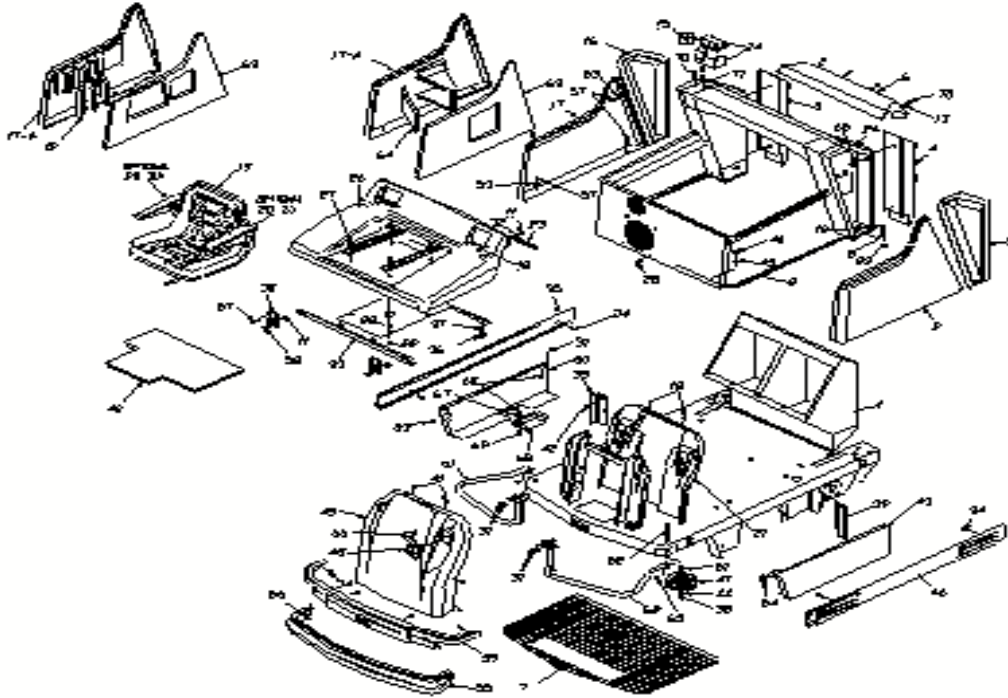

GENIUS 1400-AUTOMATIC SWEEPER-EXTERNAL PARTS

Genius 1400-External Parts

GENIUS 1400-AUTOMATIC SWEEPER-EXTERNAL PARTS

POS.	PART #	DESCRIPTION	QTY.
1	T822701010	Grey frame TK 1400 RAL 7016	1
2	T821201101	Red left hand body side panel TK 1400	1
	T821201100	Grey left hand body side panel TK 1400	
3	T821201065	Left bearing rib TK 1400	1
4	T821201060	Rear left bumper TK 1400	1
5	T821201059	Rear right bumper TK 1400	1
6	T821201103	Upper ventilation guard TK 1400	1
7	T821601014	Footboard TK 1400	1
8	T81105305	Washer uni 6592 10x21	8
9	T822601072	Rear bin lifting stand TK 1400	1
10	T81105528	Screw TCCE uni 5931 10x40 zb	8
11	T81105133	Low lock nut din 985 M6 zb	6
12	T821601031	Sound-proofing panel (DIESEL VERSION)	1
	T821601032	Sound-proofing panel (DIESEL VERSION)	1
13	T81105819	Plastic insert	4
14	T823101119	Flashing light	2
15	T81180053	Lamp 25V /5W	2