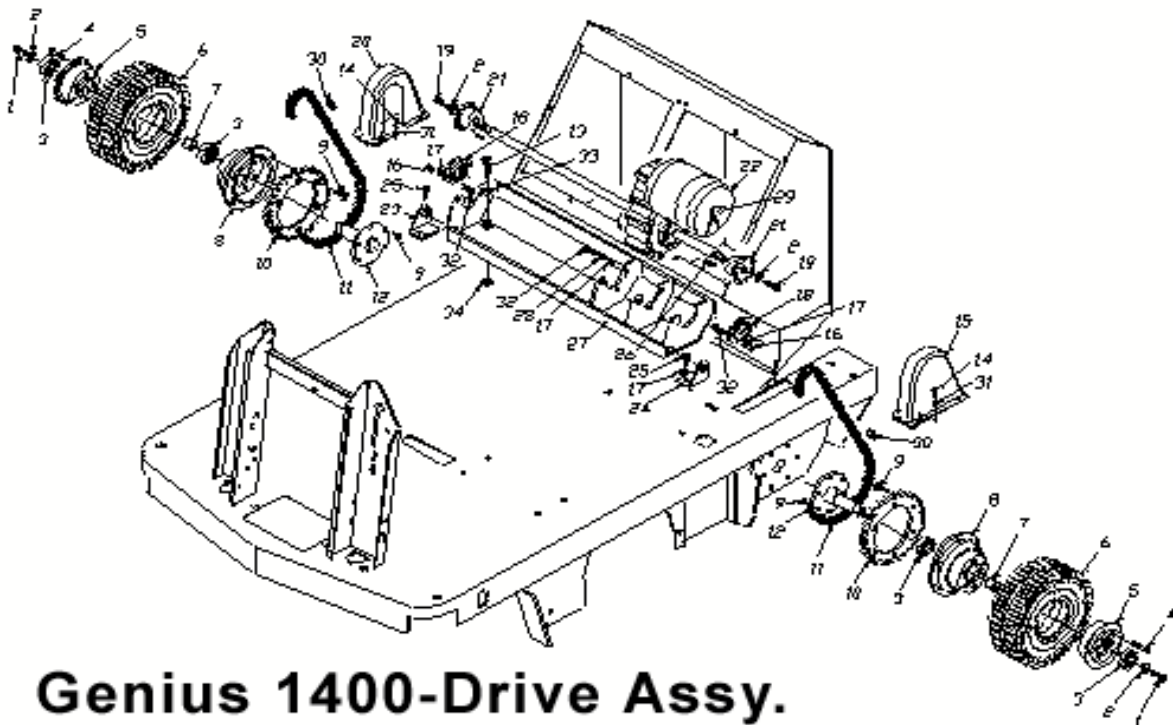

Eagle Power

GENIUS 1400 AUTOMATIC SWEEPER

PARTS MANUAL

GENIUS 1400-AUTOMATIC SWEEPER-DRIVE ASSY

Genius 1400-Drive Assy.

GENIUS 1400-AUTOMATIC SWEEPER-DRIVE ASSY

POS.	PART #	DESCRIPTION	QTY.
1	T81105239	Screw ISO 7380 8x16 zb	2
2	T81105327	Washer uni 6593 8x32x2,5	4
3	T81390003	Bearing 6204 2RS	4
4	T81105563	Screw uni 5931 8x30 zb	12
5	T822501029	Front and rear wheel hub TK1400	2
6	T81250070	Superelastic wheel BA-MA-4.00x4	2
7	T821301009	Galvansied spacer Ø20x24x22	2
8	T822501030	Rear wheel hub TK1400	2
9	T81105961	Screw TSCE uni 5933 8x30	18
10	T822501026	Wheel drive ring gear Z45 P1/2" TK1400	2
11	T823301003	Transmissiom chain 1/2" TK 1400	2
12	T822601064	Rear wheel support TK 1400	2
13	T81105070	Screw uni 5739 10x45	2
14	T81105236	Screw TB CE iso 7380 6x16 zb	4
15	T821201072	Left chain protection casing TK 1400	1
16	T81105134	Lock nut uni 985 M8	4