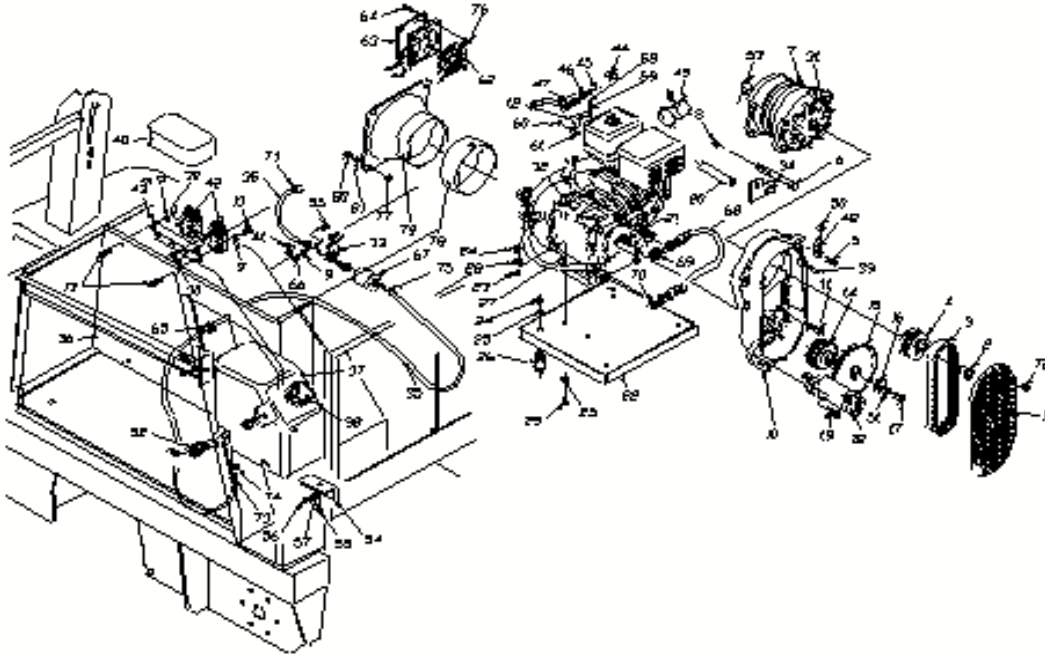

GENIUS 1400-AUTOMATIC SWEEPER-MOTOR ASSY

Genius 1400-Motor Assy.

GENIUS 1400-AUTOMATIC SWEEPER-MOTOR ASSY

POS.	PART #	DESCRIPTION	QTY.
1	T822601236	Alternator belt guard TK1400	1
2	T821301017	Alternator pulley fixing nut TK 1400	1
3	T81330020	Toothed belt 565-5M-25-HTD	1
4	T822501034	Alternator pulley HTD40-5M-25-6F TK1400	1
5	T81105101	Screw TE 8X60	1
6	T81105524	Screw TE M10x160	1
7	T813401008	Alternator 28V-80A Ref.0986039340	1
8	T81105135	Tall lock nut M10	2
9	T81105303	Washer uni 6592 6x12	2
10	T822601235	Alternator support TK 1400	1
11	T81105499	Screw TS CE uni 5933 8x25 zb	4
12	T822601097	Galv. air-solenoid fixing bracket TK1400	1
13	T81105162	Screw TEFR 6x16	4
14	T822501037	Pulley for the HONDA 6.5HP engine TK1400	1
15	T822501025	Gear wheel for motor starting Z80-1.75 TK1400	1
16	T821501023	Gear locking washer	1
17	T81105821	Screw TS CE uni 5933 8x25 inox	1