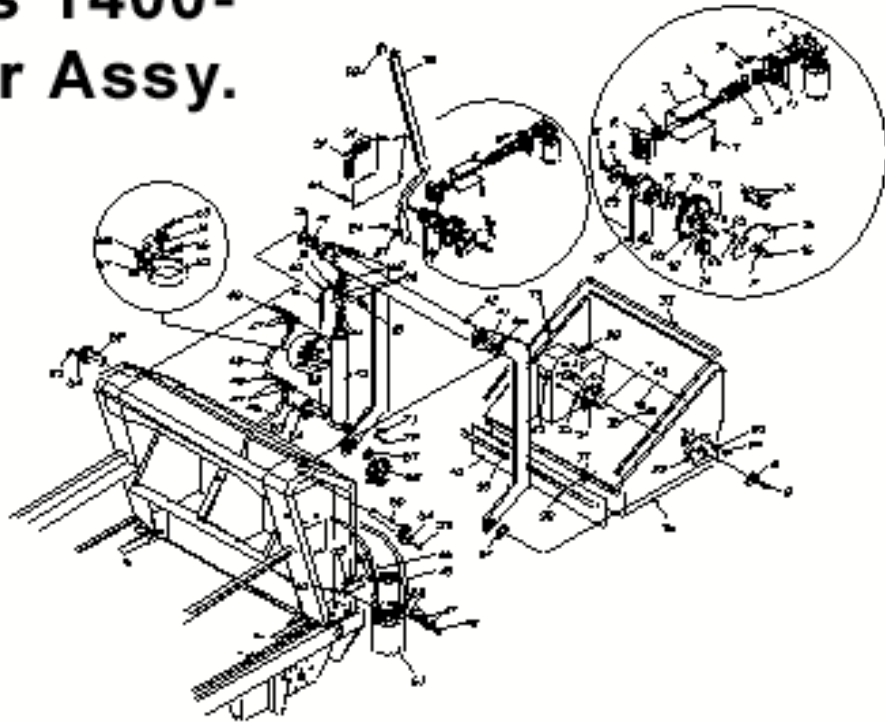

GENIUS 1400-AUTOMATIC SWEEPER-HOPPER ASSY

Genius 1400- Hopper Assy.

GENIUS 1400-AUTOMATIC SWEEPER-HOPPER ASSY

POS.	PART #	DESCRIPTION	QTY.
1	T81340004	Gearmotor 100.605	1
2	T81105463	Key uni 6606 3x3,7	1
3	T822601105	Worm screw support cover	1
4	T81390006	Bearing 6002 2RS	2
5	T81105792	Self tapping TC+ uni 6954 3.9x9.5 zb	4
6	T822601147	Micro-switch holder cam	1
7	T81105162	Screw 6x16	10
8	T821301016	Spacer TK 1400	2
9	T81105957	Screw TS CE uni 5933 8x16	2
10	T822501033	Worm screw for rotation of the rear bin	1
11	T822601104	Worm screw support for the bin TK1400	2
12	T81105506	Screw uni 5931 6x20 zb	7
13	T822301031	Pawl for the helical wheel TK 1400	1
14	T81380067	Micro-switch IP67 OMRON D2VW-5L2A-1M	4
15	T822601071	Galv. micro support plaque for the bin TK 1400	1
16	T81105777	Screw uni 5931 5x20	2