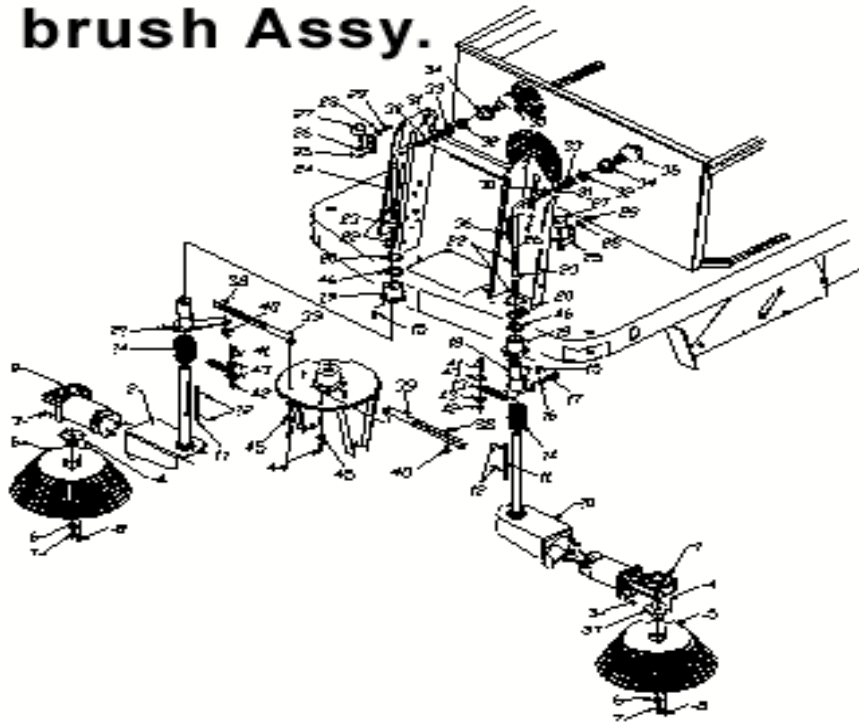

GENIUS 1400-AUTOMATIC SWEEPER-SIDE BRUSH ASSY

Genius 1400- Side brush Assy.

GENIUS 1400-AUTOMATIC SWEEPER-SIDE BRUSH ASSY

POS.	PART #	DESCRIPTION	QTY.
1	1340034	Gear motor 24V 90W dx TK1400	1
2	22601069	Right side brush motor zinc-support TK 1400	1
3	1105506	Screw TCCE 6x20	8
4	1105464	Key uni 6604 5x5x25	2
5	1350040	Lateral brush TK 1400 Ø 510	2
6	1105325	Washer 6x24	2
7	1105160	Screw TE FR 6x10 zb	2
8	1105162	Screw TE FR 6x16 zb	6
9	1340033	Gear motor AOMPI40 24V 90W sx TK1400	1
10	22601070	Left side brush motor support TK 1400	1
11	21051001	Key 6x6x130	2
12	1105601	Elastic pin din 1481 3x20	4
13	22051014	Lateral brush spring	2
14	13201005	Brush shaft damper	2
15	1105507	Screw TCCE 6x16	6
16	1105124	Nut uni 5588 M8	6