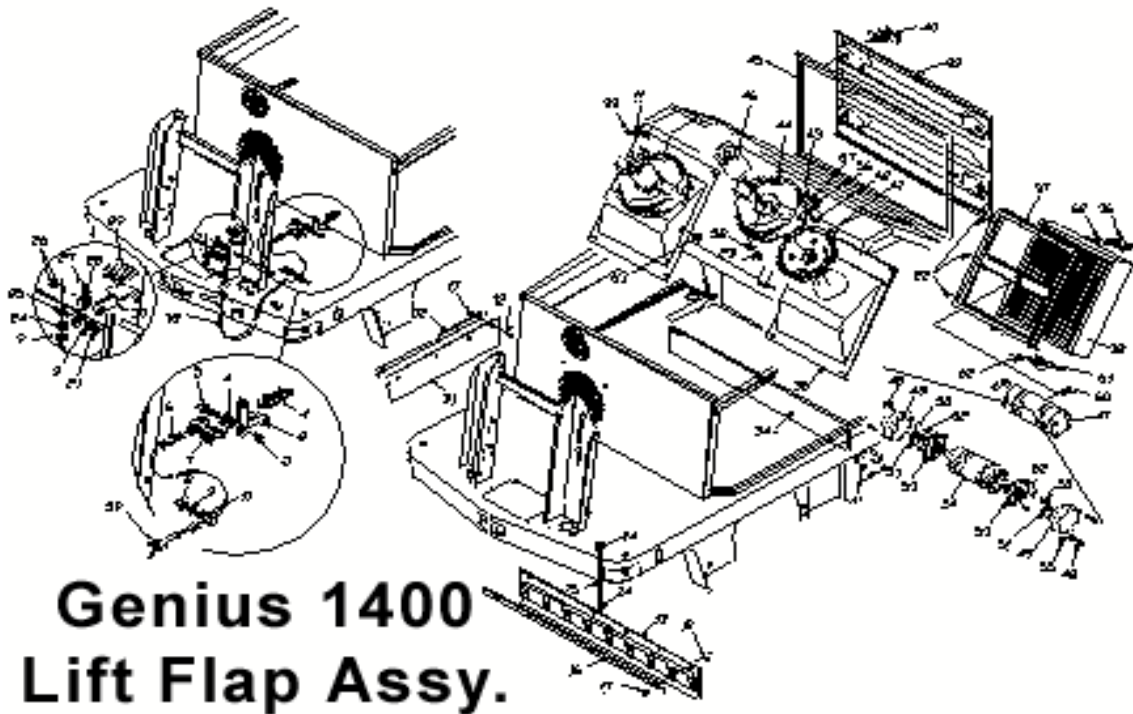

GENIUS 1400-AUTOMATIC SWEEPER-FILTER/LIFT FLAP ASSY

GENIUS 1400-AUTOMATIC SWEEPER-FILTER/LIFT FLAP ASSY

POS.	PART #	DESCRIPTION	QTY.
1	T822051010	Traction spring Ø23x3x105	1
2	T821901002	Butterfly opening driving lever TK 1400	1
3	T81105134	Block nut din 985 M8 basso zb	1
4	T821101058	Bushing	1
5	T81105065	Screw TE uni 5739 8x30	1
6	T821251011	Flap lifting cable	1
7	T811051100	Clamp for fork M6	3
8	T81105136	Block nut din 985 M12 zb	1
9	T81105306	Washer uni 6592 12x24	4
10	T822301013	Pivot	1
11	T81105324	Washer uni 6592 6x18	8
12	T81105813	Plastic insert (female screw)	10
13	T821601010	Front adjustable flap	1
	T821601036	Front adjustable flap	
14	T811051000	Fork	2
15	T822301030	Pin	1
16	T821501020	Front blocking-flap holder TK 1400	1
17	T81105805	Self tapping screw TC+ uni 6954 3,5x14,5 zb	10