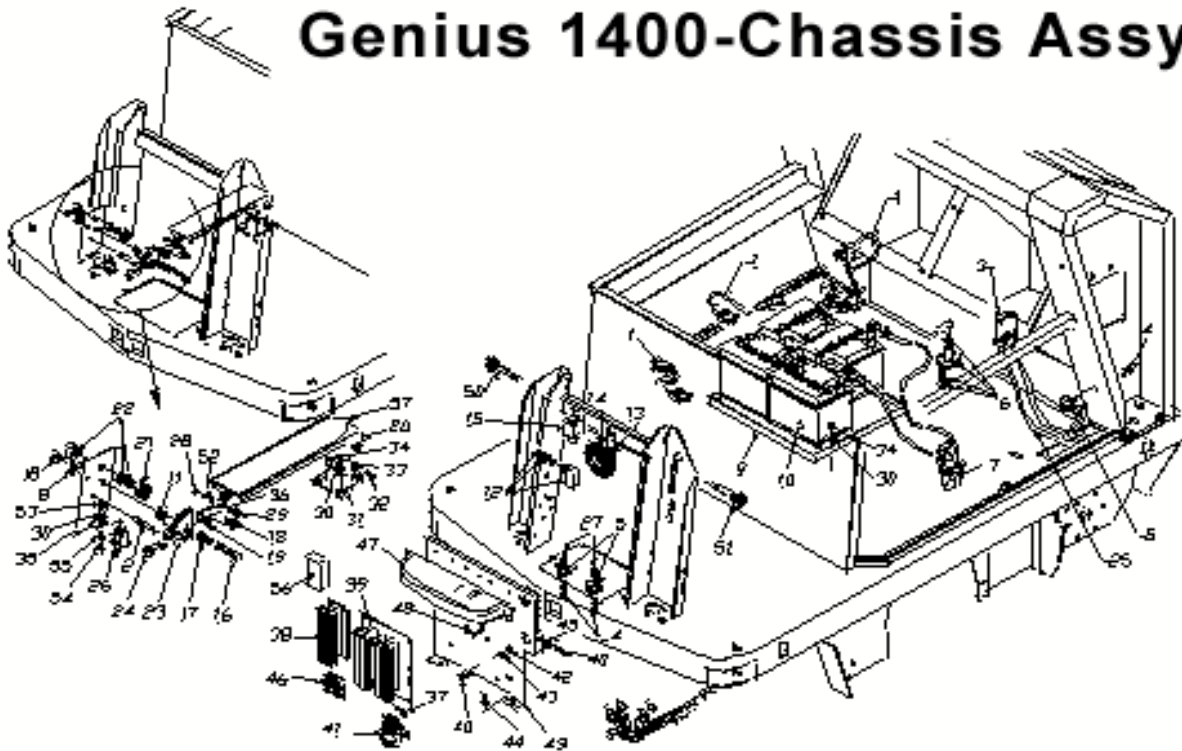

GENIUS 1400-AUTOMATIC SWEEPER-CHASSIS ASSY

Genius 1400-Chassis Assy.

GENIUS 1400-AUTOMATIC SWEEPER-CHASSIS ASSY

POS.	PART #	DESCRIPTION	QTY.
1	T81180016	Battery bridge section 16, 30 cm	3
2	T82230005	Belt support pin Ø 9 h.33	1
3	T81380086	Intake FT 80	1
4	T81105160	Screw TE FR 6x10	4
5	T81380091	Insulator mm 35 M6 CH32	3
6	T81380032	Battery disconnection key 100A 24V	1
7	T821801057	Battery connection cable TK 1400	1
8	T81105326	Washer uni 6593 8x24x2,5	1
9	T821201075	Battery container 240 AH	1
	T821201078	Battery container 140 AH DIESEL	
	T81180035	Battery 12 V 45 AH	2
10	T81180041	Battery 12 V 120 AH semitraction	2
	T81180046	Battery 12 V 140 AH semitraction	2
	T81180015	Battery 6 V 240 AH	4
11	T822051007	Torsional spring	1
12	T81380001	Micro-switch (MS/10-Z15GQ)	2