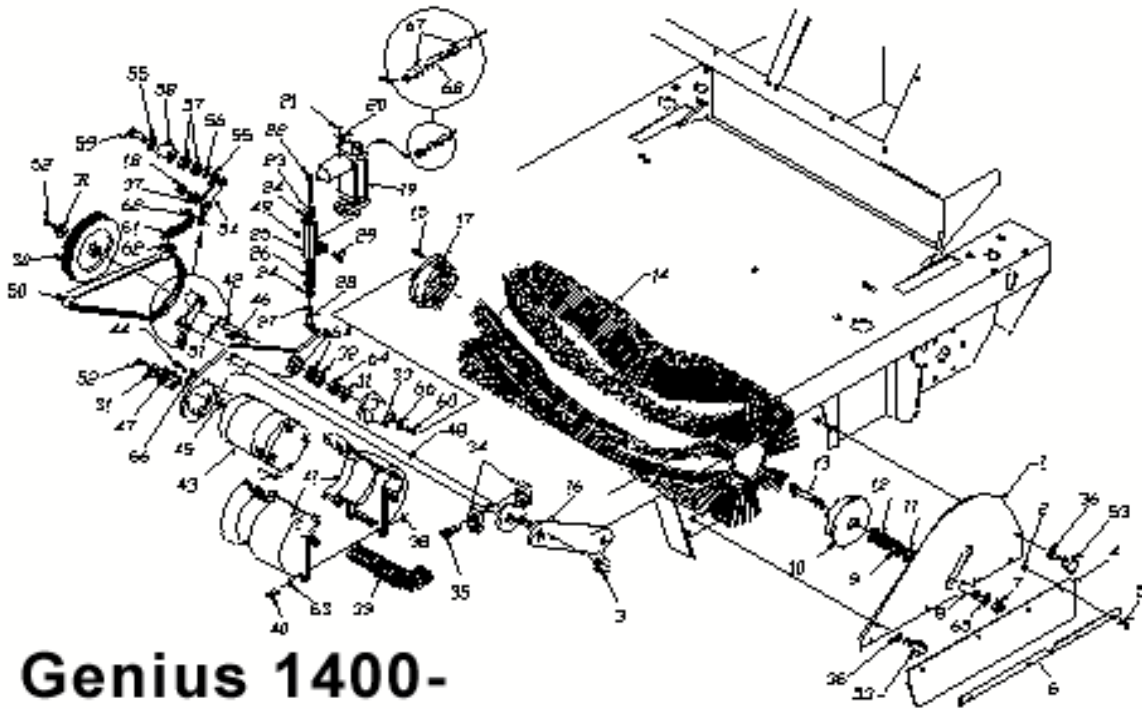

GENIUS 1400-AUTOMATIC SWEEPER-STEERING ASSY

Genius 1400- Brush Assy.

GENIUS 1400-AUTOMATIC SWEEPER-STEERING ASSY

POS.	PART #	DESCRIPTION	QTY.
1	T81105136	Block nut din 985 M12 zb	2
2	T821301011	Zinc-spacer Ø20x24x55	1
3	T822301026	Front wheel pivot TK 1400	1
4	T81250073	Front brake Ø 125 TK 1400	1
5	T81105517	Screw uni 5931 8x25 zb	6
6	T822501023	Front brake hub TK1400	1
7	T81250070	Superelastic wheel BA-MA-4.00x4	1
8	T81390003	Bearing 6204 2RS	2
9	T821301009	Zinc-spacer Ø20x24x22	1
10	T821301010	Zinc-spacer Ø20x24x35	1
11	T822601334	Front wheel zinc-stand TK 1400	1
12	T821101012	Bushing	1
13	T81105754	Washer Ø18	1
14	T81105793	Screw, 3,9x13	3
15	T82380115	LED	2
16	T823301002	Chain TK 1400 3/8"	1