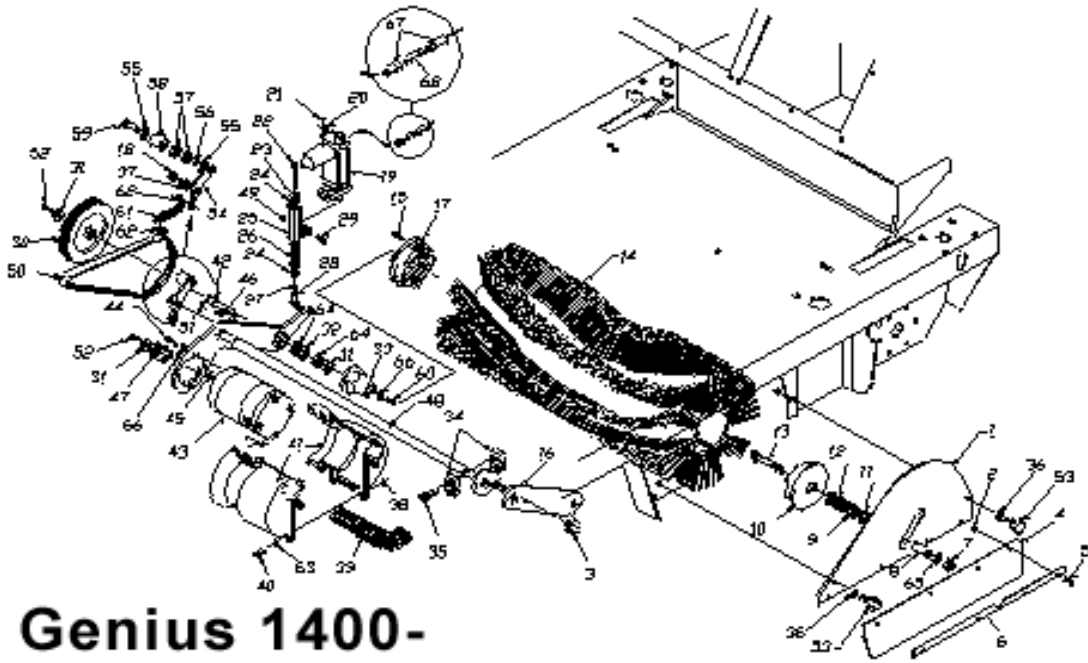

GENIUS 1400-AUTOMATIC SWEEPER-BRUSH ASSY

Genius 1400- Brush Assy.

GENIUS 1400-AUTOMATIC SWEEPER-BRUSH ASSY

POS.	PART #	DESCRIPTION	QTY.
1	T822601092	Main brush flap door TK 1400	1
2	T81105813	Plastic insert (female screw)	4
3	T81320099	Handwheel Ø 50 M8	1
4	T821601012	Right and left flap TK 1400	1
5	T81105805	Self tapping screw TC+ uni 6954 3,5x14,5 zb	4
6	T821501022	Lateral flap holder TK 1400 black	1
7	T81105136	Block nut din 985 M12 zb	1
8	T821301012	Main brush spacer TK1400 zin	1
9	T81390004	Bearing 6001 2RS	1
10	T822601096	Main brush support TK 1400	1
11	T81105707	Inside snap ring din 472 Ø 28	2
12	T822051009	Main brush spring TK 1400 Ø 25x38	1
13	T81105530	Screw uni 5931 12x80 zb	1
14	T81350036	Main brush Ø 330x800 6R0.5/1.2 TK1400	1
	T81350037	Main brush 330x800 6R0.7/1.4 TK1400	
15	T81105359	Self tapping screw TC+ uni 6955 3.5x45 zb	2
16	T822601088	Main brush removable arm	1
17	T822501036	Main brush driver TK 1400	1