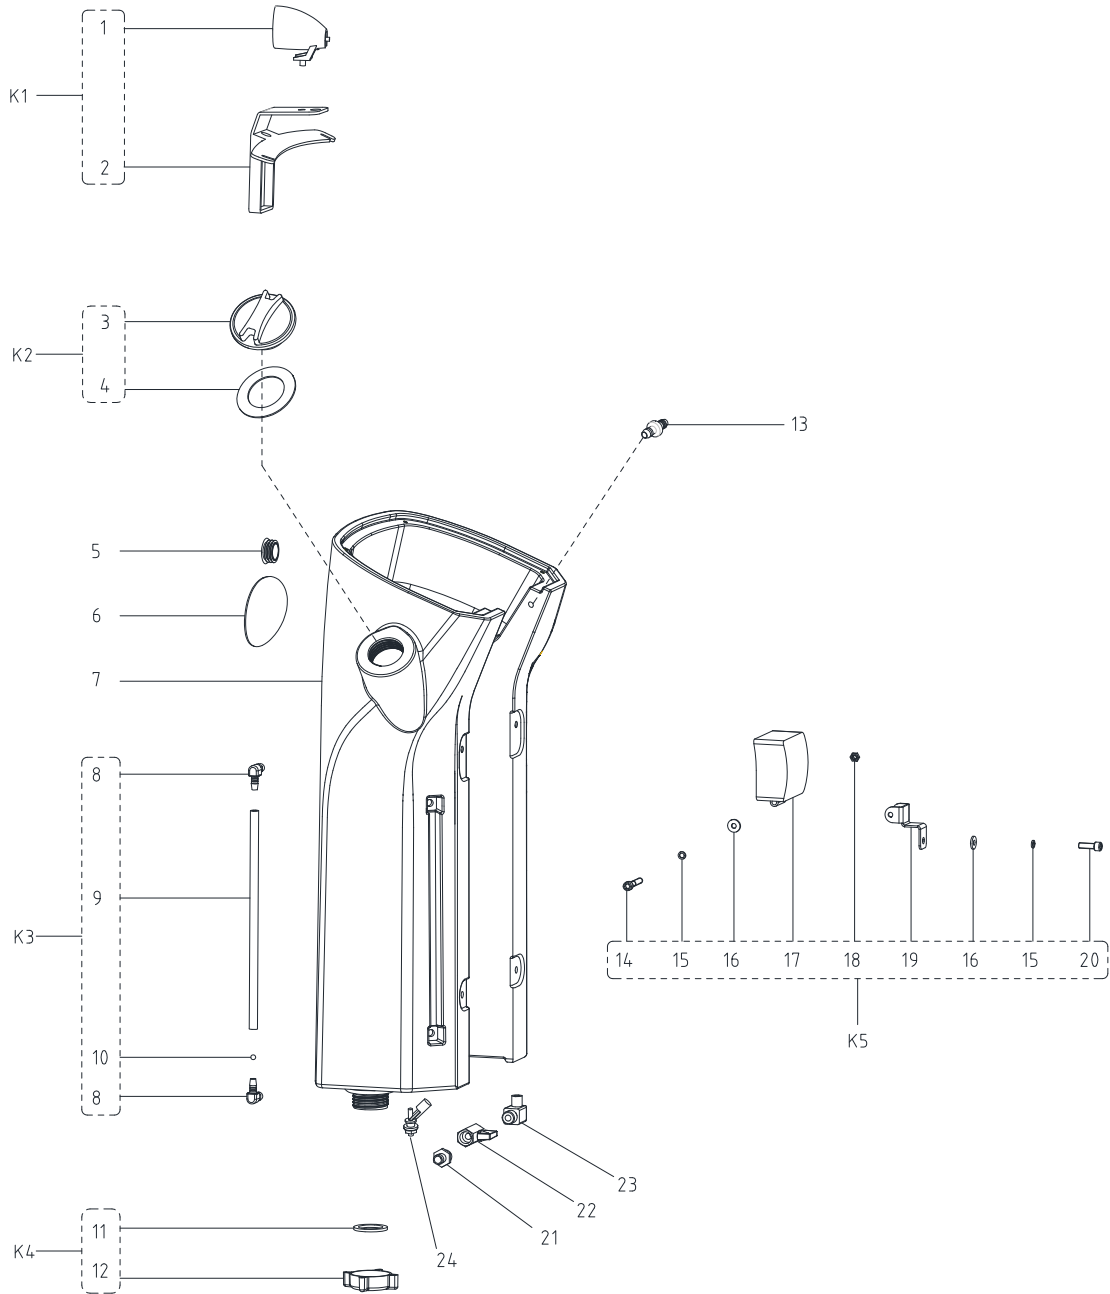

PARTS LIST

CONTROL HOUSING ASSEMBLY

PARTS LIST

CONTROL HOUSING ASSEMBLY

Kit	Item	Part No.	Description	Qty
K1	1	VF81730	POTENTIOMETER KNOB	2
K1	2	VR27030	POTENTIOMETER COMPONENT	2
	3	VR13132	EMERGENCY-STOP BUTTON	1
K2	4		SCREW M4X15	4
K2	5		LABEL CONTROL BOARD	1
K2	6		PANEL RACK	1
K2	7		GASKET ADHESIVE EVA	1
	8	146 2887 000	KEY	1
	9	9100001354	IGNITION KEY	1
K3	10		SCREW M3X8	10
K3	11	VR34015	PCB ISOLATION COLUMN	10
K3	12		PCB MAIN CONTROL	1
K3	13		NUT LOCK M3	10
K4	14		DUST-PROOF BOX	1
K4	15		GASKET ADHESIVE EVA L.167MM	1
K4	16		CABLE SLEEVE	1
	K1	VR24079	SPEED POTENTIOMETER	2
	K2	55940884	CONTROL PANEL KIT	1
	K3	55940885	PCB MAIN CONTROL KIT	1
	K4	55940886	DUST-PROOF BOX KIT	1

PARTS LIST

CONTROL HOUSING ASSEMBLY (CONTINUE)

PARTS LIST

CONTROL HOUSING ASSEMBLY (CONTINUE)

Kit	Item	Part No.	Description	Qty
*K1	1		BLUE LIGHT	1
*K1	2		BRACKET FOR BLUE LIGHT	1
K2	3		COVER FILTER	1
K2	4		SEAL GASKET	1
	5	VF85128	PLUG CAP	1
	6	VF90011	LOGO LABEL	1
	7	55940357	TANK HOUSING CONTROL	1
K3	8	RD60764	ELBOW 90DEG PLASTIC	2
K3	9		SIGHT TUBE PU L300MM	1
K3	10	VF90613	FLOATING BALL OF WATER LEVEL	1
K4	11	VF90513	O-RING OUTLET	1
K4	12	VF90507	OUTLET COVER	1
	13	55940358	VALVE ONE-WAY	1
K5	14	VF13633	SCREW M6X35	1
K5	15	VV13607	WASHER LOCK M6	2
K5	16	VF13533	WASHER PLAIN 6X16X2	2
K5	17		FRONT LIGHT	1
K5	18	VF14506	NUT LOCK SS M6	1
K5	19		BRACKET LIGHT	1
K5	20	VF13498	SCREW M6X20	1
	21	VF80313	CONNECTOR BRASS	1
	22	VF80361	BALL VALVE	1
	23	VF90609	ELBOW 90DEG BRASS	1
	24	VR13431	WATER LEVEL SWITCH	1
	*K1	55940896	BLUE LIGHT WARNING KIT	1
	K2	55940887	COVER FILTER KIT	1
	K3	55940865	SIGHT TUBE KIT	1
	K4	VF90536	COVER OUTLET KIT	1
	K5	55940864	FRONT LIGHT KIT	1