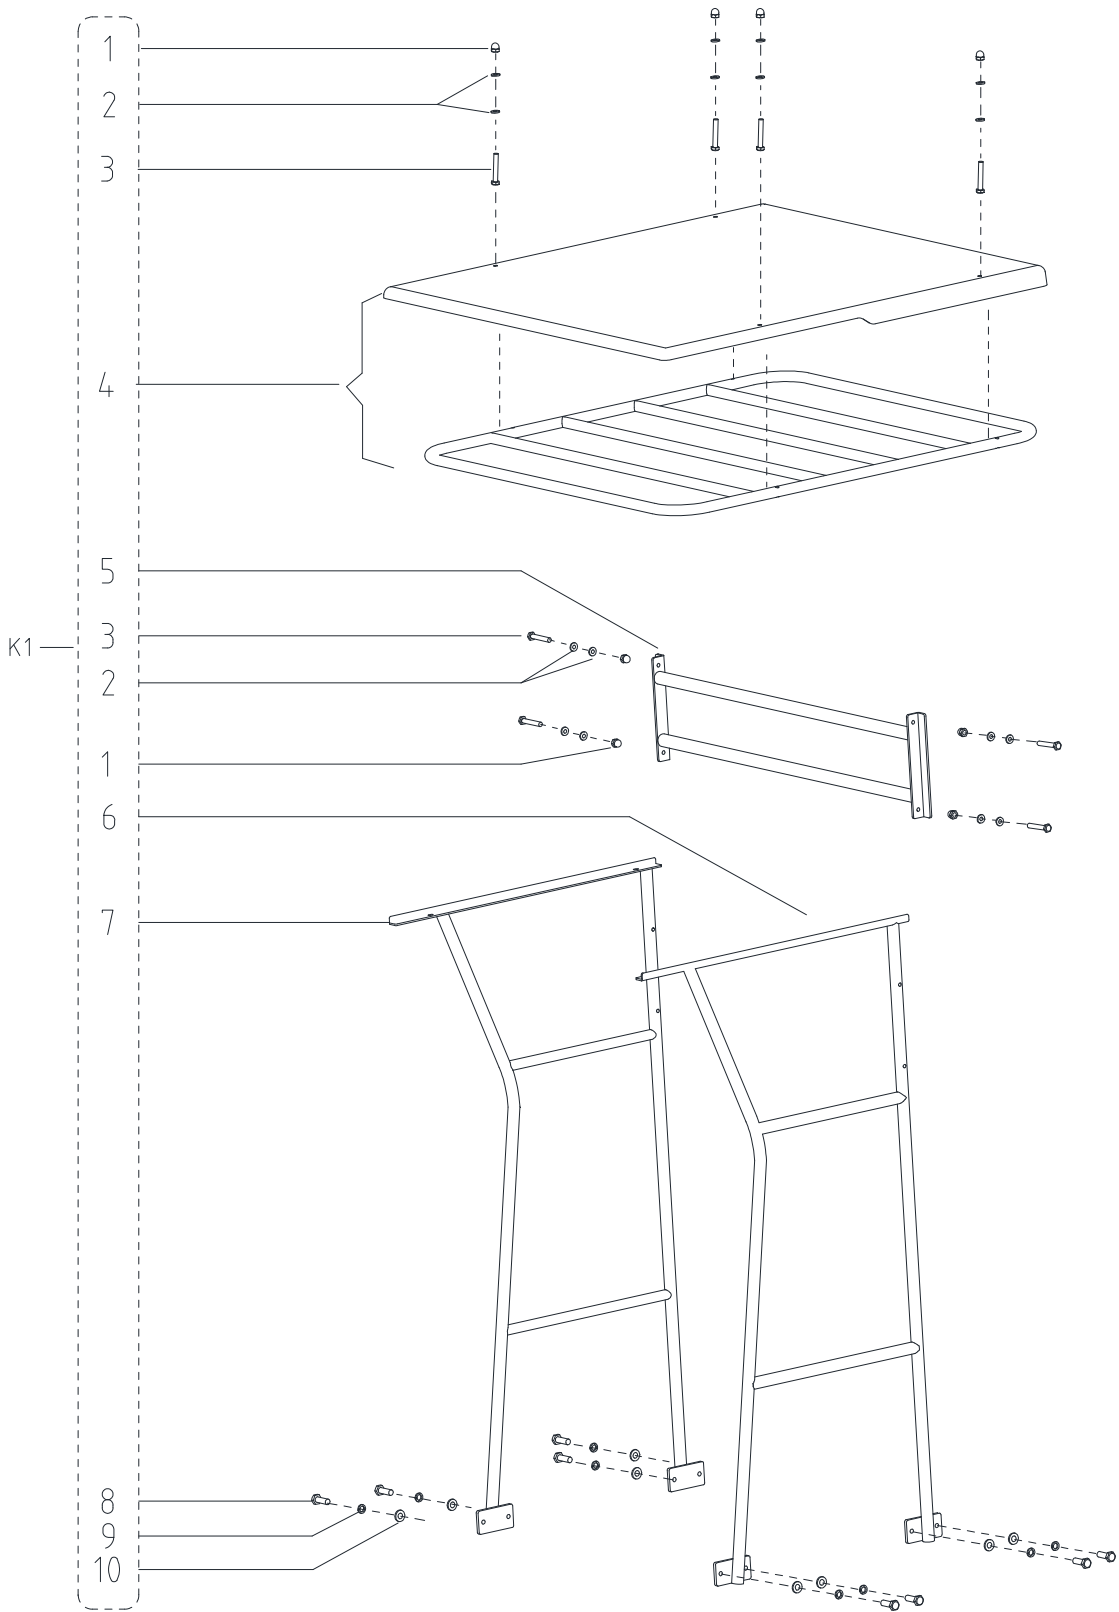

PARTS LIST

OVERHEAD GUARD ASSEMBLY

PARTS LIST

OVERHEAD GUARD ASSEMBLY

Kit	Item	Part No.	Description	Qty
*K1	1	VF14516	NUT LOCK M8	8
*K1	2		WASHER 8.1X20X2	16
*K1	3	VF13635	SCREW M8X50	8
*K1	4		OVERHEAD GUARD	1
*K1	5		FIXED BRACKET	1
*K1	6		LEFT BRACKET	1
*K1	7		RIGHT BRACKET	1
*K1	8	VF13634	BOLT M10X30	8
*K1	9	VF13518	WASHER LOCK F10	8
*K1	10	VF13517	WASHER 10XF20X2.5	8
	*K1	55940412	OVERHEAD GUARD KIT	1