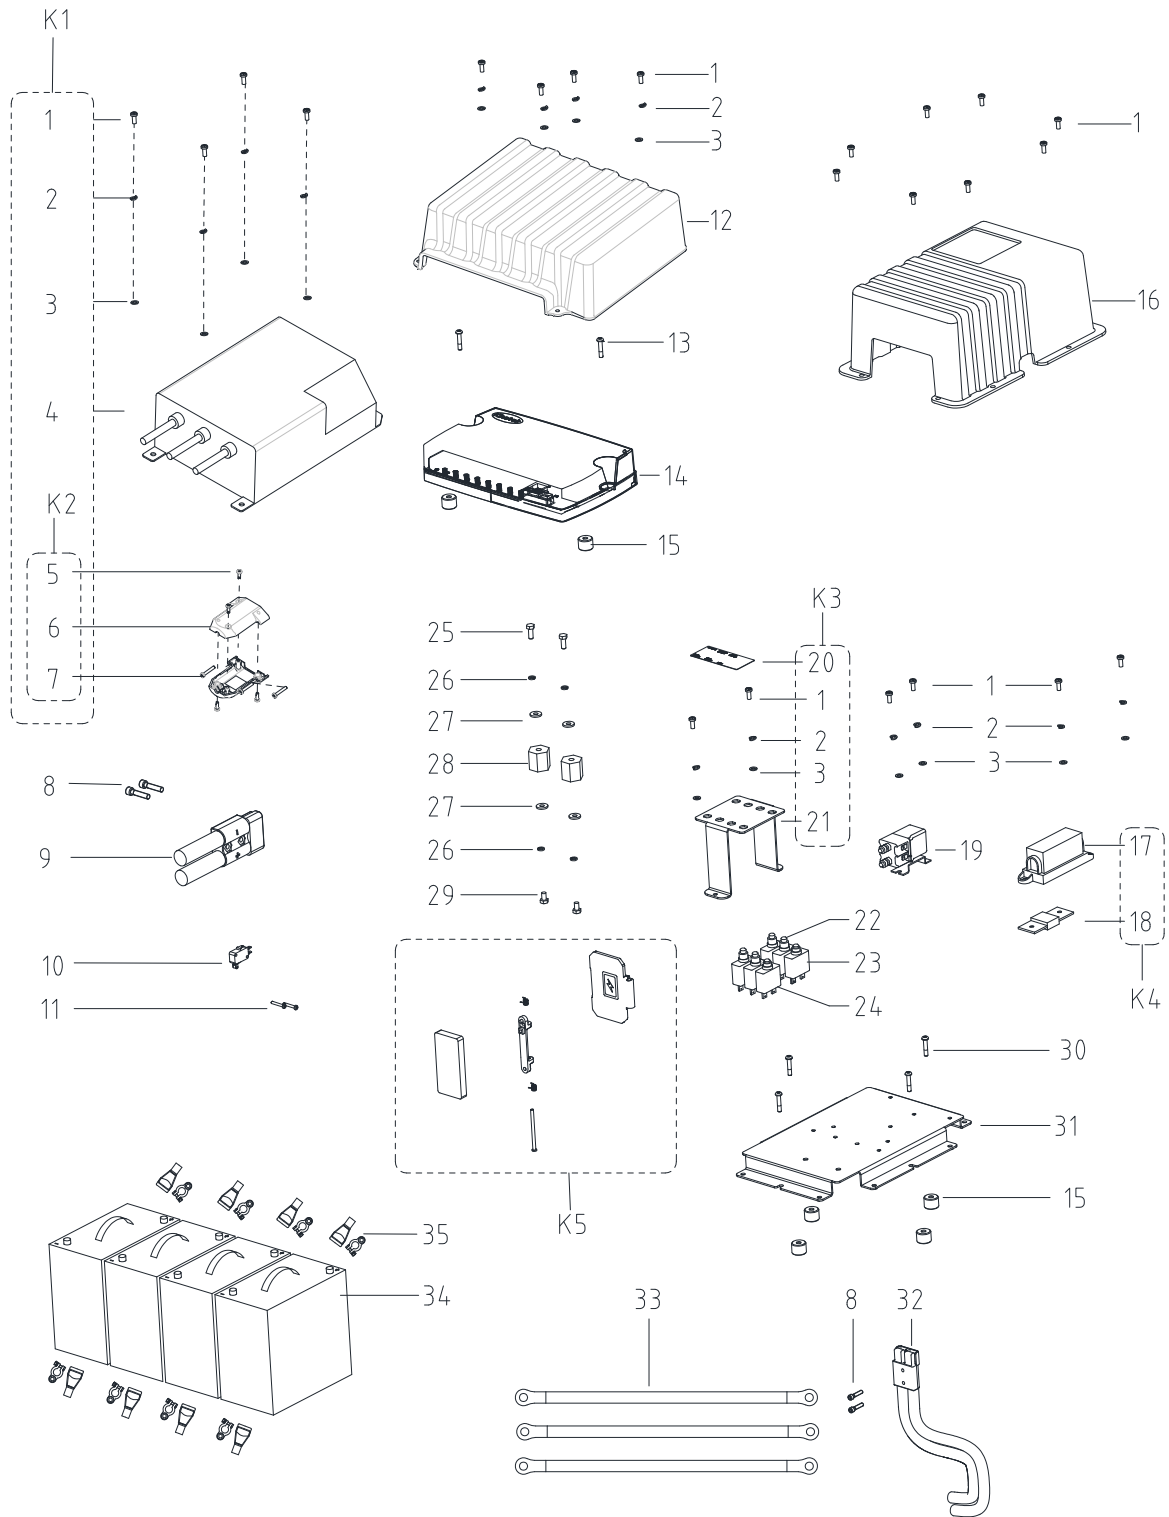

PARTS LIST

POWER SUPPLY AND CONTROL ASSEMBLY

PARTS LIST

POWER SUPPLY AND CONTROL ASSEMBLY

Kit	Item	Part No.	Description	Qty
*K1/K3	1	55940341	SCREW M5X12	22
*K1/K3	2	VV13601	WASHER SPRING ID5	14
*K1/K3	3		WASHER 5X10X1	14
*K1	4		ON BOARD CHARGER	1
*K1/K2	5	VF14116	SCREW ST4X16	4
*K1/K2	6		CHARGER COVER	2
*K1/K2	7	VF14070	SCREW M4X25	2
	8	GT13015	SCREW HEXAGON M6X30	4
	9	55940121	WIRE KIT F EXTERNAL CHARGER	1
	10	VR12005	MICRO SWITCH	1
	11	VF14244	SCREW M3 X 20	2
	12	55940342	COVER CONTROLLER	1
	13	55940343	SCREW M5X40	2
	14	55940118	CONTROLLER MAIN MACHINE	1
	15		WASHER RUBBER D.20x15	6
	16	55940345	COVER ELECTRIC BOX	1
K4	17		HOLDER FUSE	1
K4	18		FUSE 150A	1
	19	VF90230	RELAY	1
K3	20		LABEL CIRCUIT BREAKER	1
K3	21		FIXING PLATE CIRCUIT BREAKER	1
	22	VF89050	CIRCUIT BREAKER 10A	4
	23	ZD48320	CIRCUIT BREAKER 30A	1
	24	VF90747	CIRCUIT BREAKER 5A	1
	25	VF13495	SCREW M6X16	2
	26	VV13607	WASHER LOCK M6	4
	27	VF13533	WASHER PLAIN M6X16X2	4
	28	VR13449	CONNECT WIRE POLE	2
	29	VF14232	HEX SCREW M6X10	2
	30	VA13475	SCREW M5X25	4
	31	55940346	LID ELECTRIC BOX	1
	32	55940142	WIRE KIT F POWER SUPPLY	1
	33	55940141	WIRE KIT F BATTERY	3
	*34		BATTERIES (CHECK LOCAL SALES FOR PART NUMBERS)	4
	*35	55940150	BATTERY CARD BUCKLE	8
	*K1	55940100	ONBOARD CHARGER KIT 24V 25A EU/UK	1
		55940102	ON BOARD CHARGER KIT US	
	K2	55940301	CHARGER COVER KIT	1
	K3	55940312	FIXING PLATE KIT CIRCUIT BREAKER	1
	K4	55940314	FUSE KIT	1
	K5	VS14757	CHARGER SOCKET KIT	1