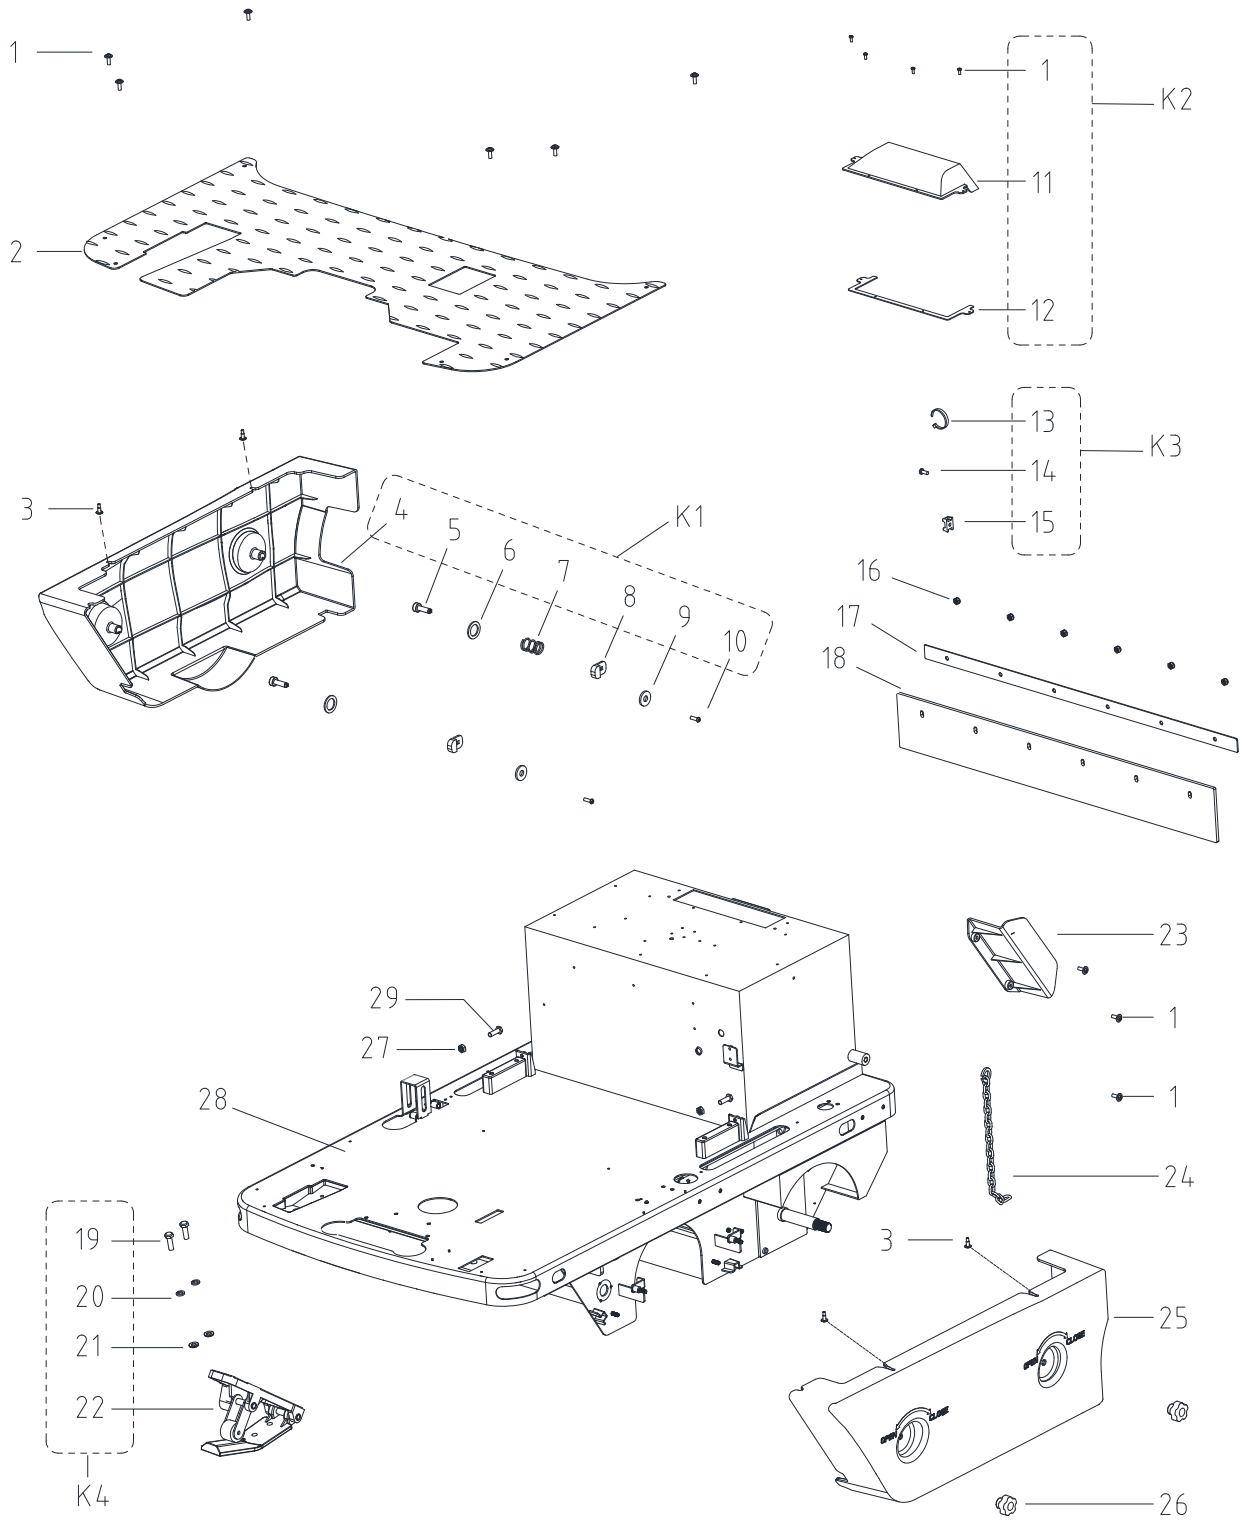

PARTS LIST

CHASSIS ASSEMBLY

PARTS LIST

CHASSIS ASSEMBLY

Kit	Item	Part No.	Description	Qty
K2/K6	1	55940348	SCREW PWM5X14	15
	2	55940327	FOOT PLATE ANTISKID	1
	3	VS10516	STEP SCREW	4
K1	4		COVER RIGHT	1
K1	5		ROTATING ROD	2
K1	6		WASHER 20X30X2	2
K1	7		SPRING COMPRESSION	2
K1	8		LIMIT PLATE	2
K1	9	VF13532	WASHER PLAIN M5	2
K1	10	VF90235	SCREW TM4X10	2
K2	11		BRACKET AIR OUTLET	1
K2	12		GASKET AIR OUTLET	1
K3	13		TIE CABLE BLACK	20
K3	14		SCREW M5X12	12
K3	15	VF85428	HOLDER FLAT TIE	12
	16	VF14506	NUT LOCK SS M6	6
	17	55940366	STRAP MAIN BROOM REAR	1
	18	55940330	BLADE MAIN BROOM REAR NBR	1
K4	19		SCREW SOCKET M8X20 SS	2
K4/K7	20	VF13519	WASHER SPRING ID8	4
K4	21	VF13514A	WASHER PLAIN 8X16.5X1	2
K4	22	VR13002	ACCELERATOR PEDAL	1
	23	55940331	GUARD BOARD CHAIN	1
	24	55940332	STATIC CHAIN	1
	25	55940333	COVER LEFT	1
	26	VF89510	SKNOB SQUEEGEE	2
	27	VF13513	NUT M8 SS	2
	28	55940334	CHASSIS	1