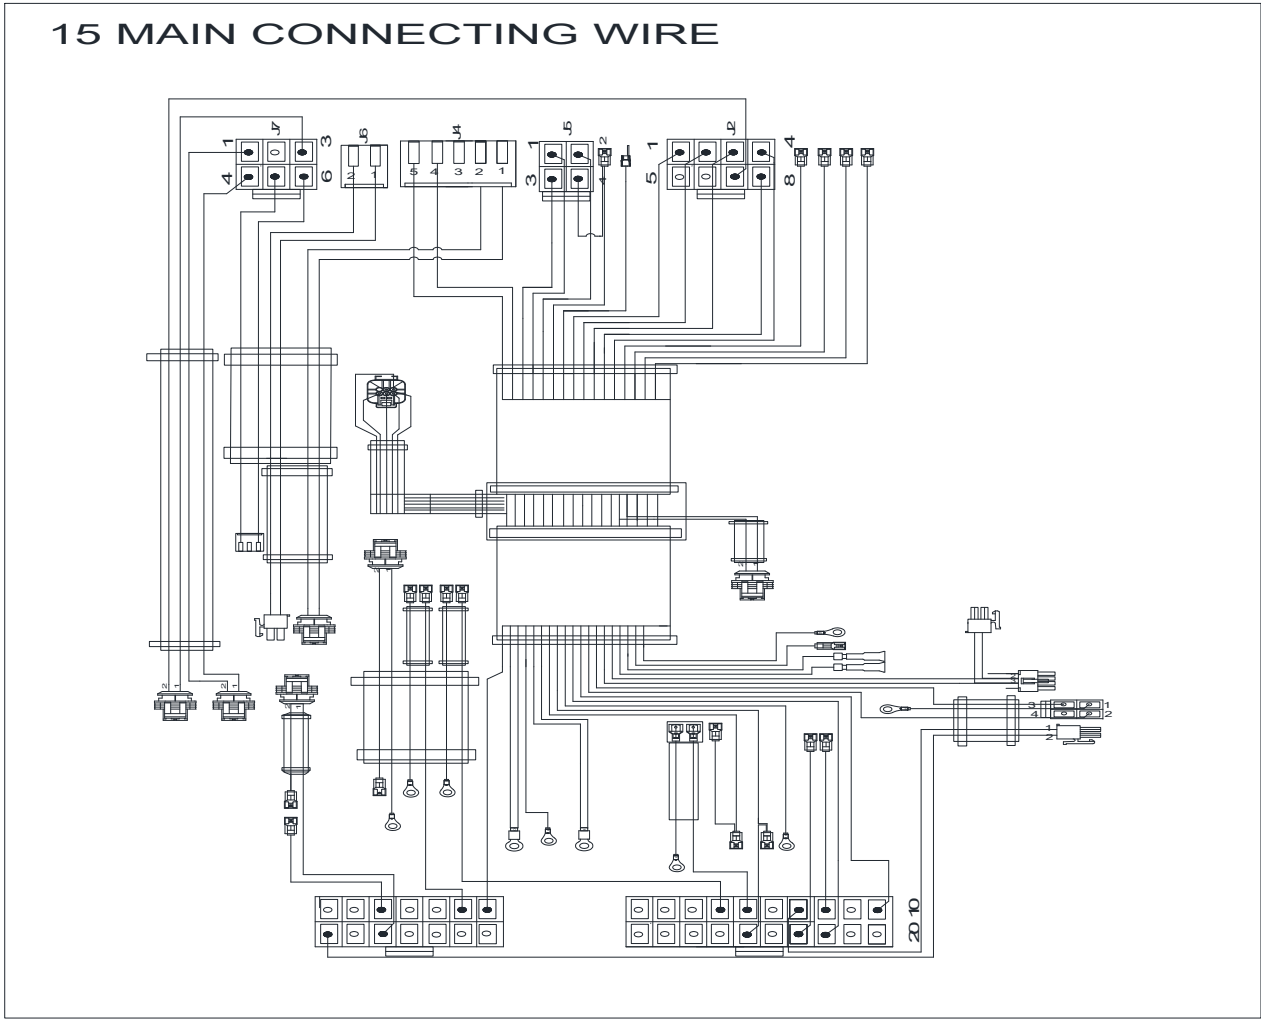

PARTS LIST

OTHER ELECTRIC PARTS ASSEMBLY

Kit	Item	Part No.	Description	Qty
	1	55940120	WIRE F MAIN BRUSH MOTOR	1
	2	55940121	WIRE KIT F EXTERNAL CHARGER	1
	3	55940140	CONNECTOR HOUSING GRID MPC175 G949 RED	1
	4	55940122	WIRE F TRACTION MOTOR	1
	5	55940123	WIRE KIT F SIDE BROOM MOTOR	1
	6	55940124	WIRE KIT F CONTROLLER	1
	7	55940126	WIRE F FUSE	1
	8	55940127	WIRE F RELAY	1
	9	55940139	WIRE F WARNING LIGHT	1
	10	55940141	WIRE KIT F BATTERY	1
	11	55940142	WIRE KIT F POWER SUPPLY	1
	*12	55940143	WIRE KIT F BATTERY CONNECTION TPPL	1
	13	55940125	CIRCUIT BREAKER WIRING HARNESS	1
	14	55940146	VACUUM WIRING HARNESS	1
	15	55940119	MAIN CONNECTING WIRE	1