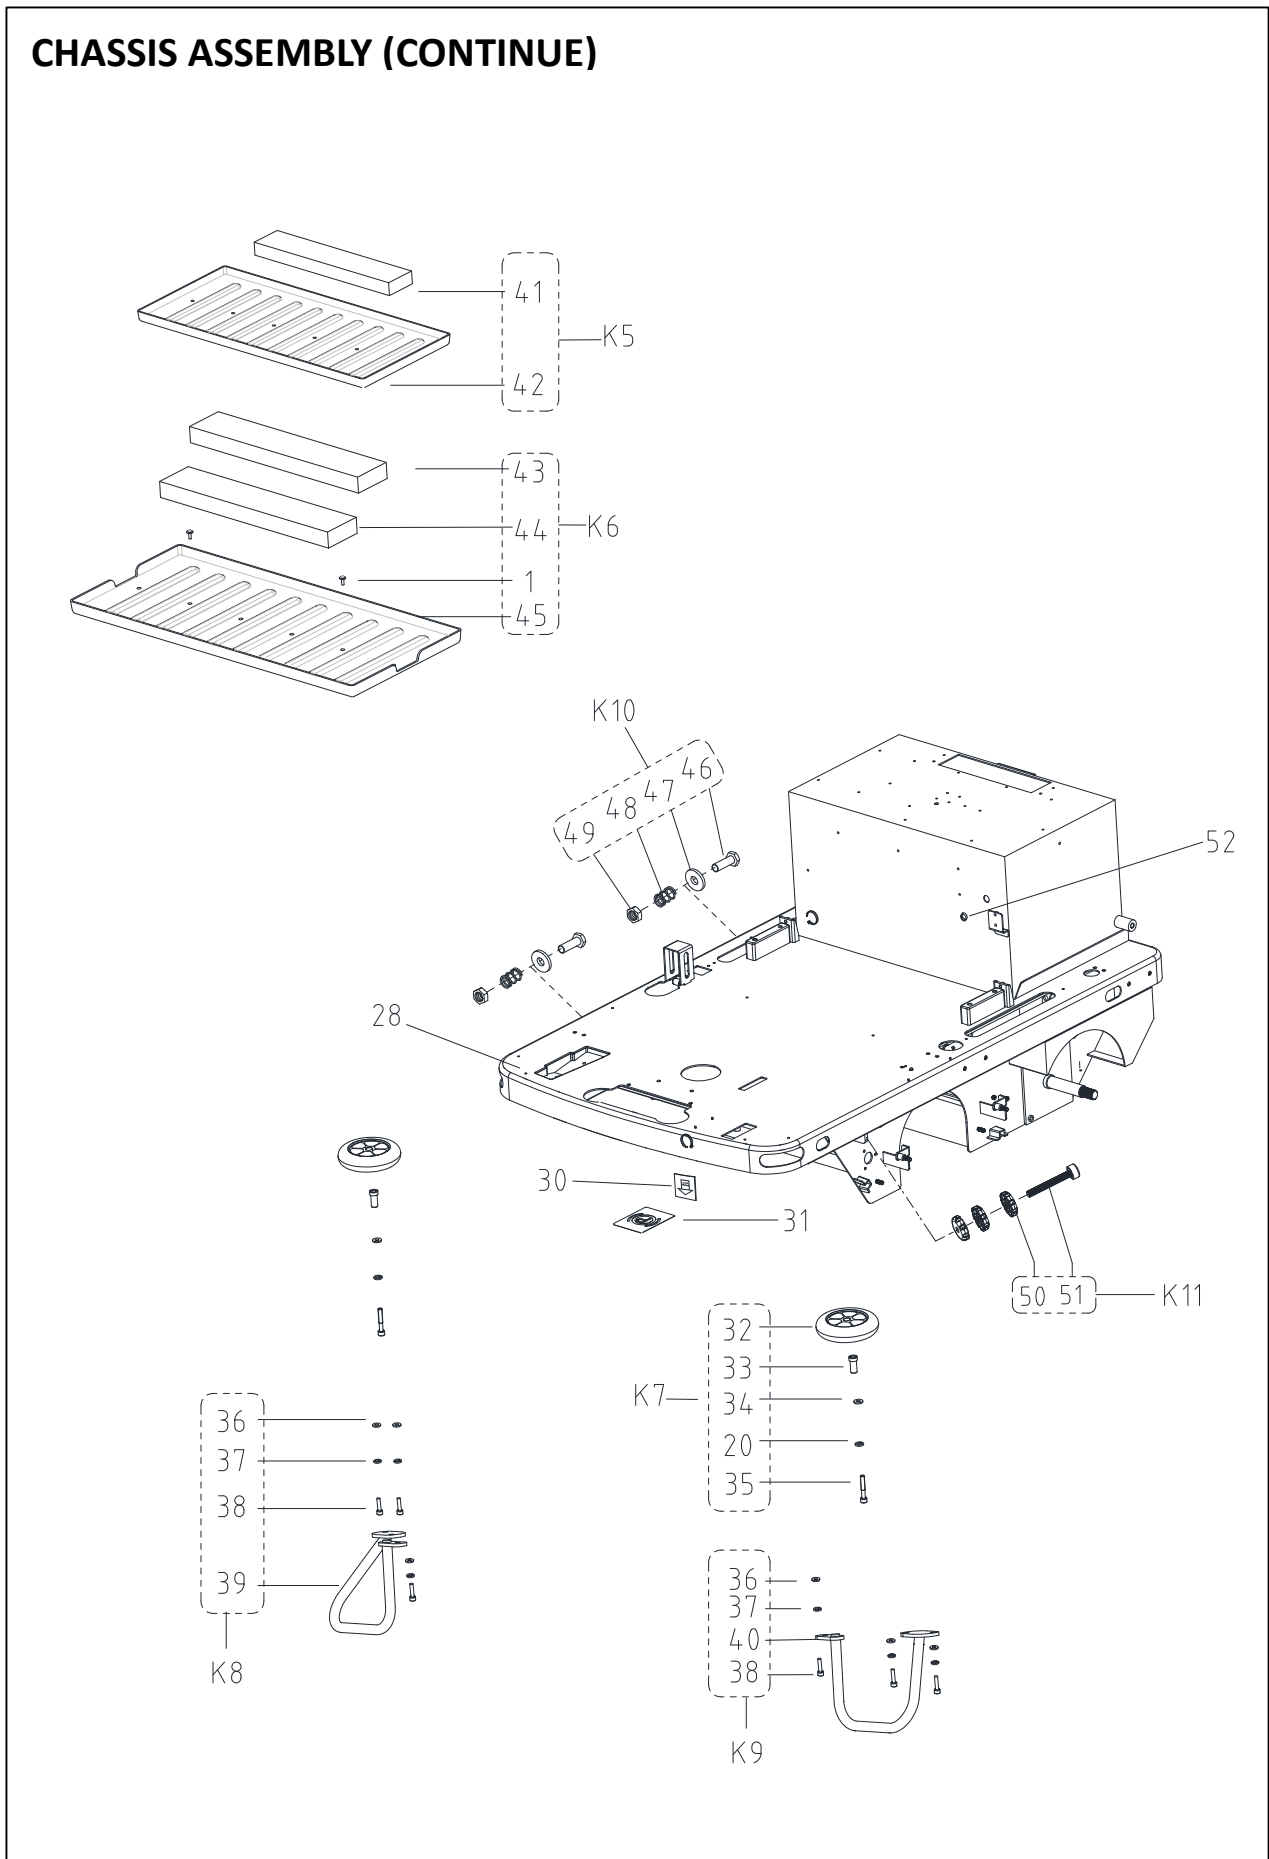

PARTS LIST

CHASSIS ASSEMBLY (CONTINUE)

PARTS LIST

CHASSIS ASSEMBLY (CONTINUE)

Kit	Item	Part No.	Description	Qty
	29	VA13491	SCREW M8X25	2
	30	55940336	LABEL FILTER	1
	31	55940337	LABEL BRAKE	1
K7	32	VR14404	ROLLER BUMPER	2
K7	33	VR16004	BUSHING BRASS	2
K7	34	VF13535	WASHER PLAIN M8 X M20 X 2	2
K7	35	VF13635	SCREW M8X50	2
K8/K9	36	VF13537	WASHER PLAIN M10XM26X2	6
K8/K9	37	VF13518	WASHER LOCK F10	6
K8/K9	38	VF14007	SCREW M10X32 HEX	6
K8	39		BUMPER RIGHT	1
K9	40		BUMPER LEFT	1
*K5	*41		TRAY LEAD-ACID BATTERY	1
*K5	*42		SPACER PLATE BATTERY 700X55X30	1
K6	43		SPACER PLATE BATTERY 1	1
K6	44		SPACER PLATE BATTERY 2	1
K6	45		TRAY BATTERY	1
	46		NUT M10	2
	47		SCREW M10 X 45	2
	48		SPRING COMPRESSION	2
	49		WASHER PLAIN M10XM26X2	2
	50		KNOB LOBES M10	3
	51	55940936	SCREW LIMITING M10X80	1
	52	55940335	SHEATH WIRE HOLE	1
	K1	55940253	COVER KIT RIGHT	1
	K2	55940303	AIR OUTLET KIT	1
	K3	55940304	TIE CABLE KIT	12
	K4	55940368	ACCELERATOR PEDAL KIT	1
	*K5	55940320	LEAD-ACID BATTERY TRAY KIT	1
	K6	55940319	BATTERY TRAY KIT	1
	K7	55940329	ROLLER BUMPER KIT	2
	K8	55940786	BUMPER KIT RIGHT	1
	K9	55940787	BUMPER KIT LEFT	1
	K10	55940365	FASTENING KIT COVER RIGHT	1
	K11	55940937	SCREW LIMITING KIT	1