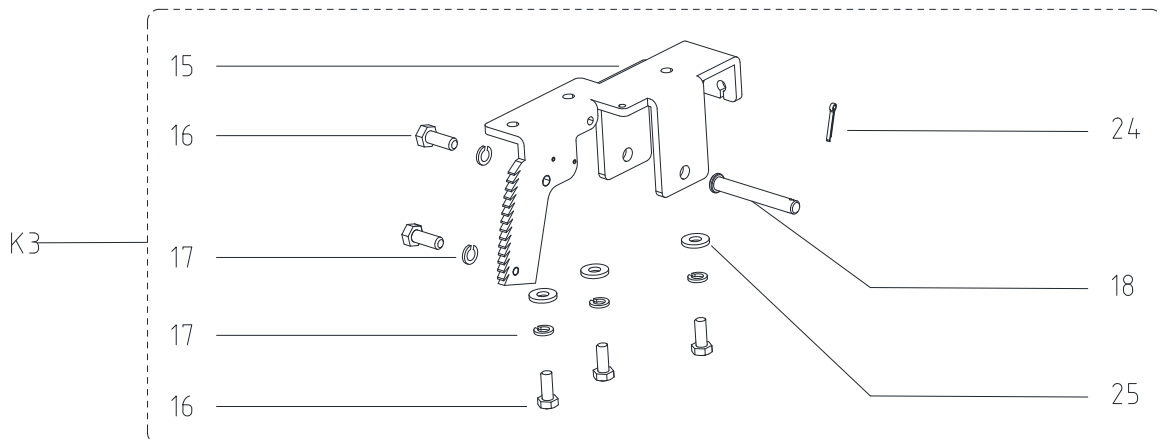

PARTS LIST

DRIVE ASSEMBLY

Kit	Item	Part No.	Description	Qty
K1	1	VF13636	SCREW M10 X 45	4
K1/K2	2	VF13518	WASHER LOCK F10	6
K1	3	VF13537	WASHER PLAIN M10XM26X2	4
K1	4		FIXING PLATE DRIVE MOTOR	2
K3	5	VF89116	CARBON BRUSH	4
K3	6	55940132	ELECTROMAGNETIC BRAKE	1
K3	7	VR14003	KEY	2
	8	55940348	SCREW PWM5X14	6
	9	55940349	GUARD BOARD CHAIN RIGHT	1
	10	55940350	GUARD BOARD CHAIN LEFT	1
K2	11	VF14006	BOLT M10X20	2
K2	12	VR41111	WASHER PLAIN 10X33X3	2
K2	13		SPROCKET	2
	14	55940351	CHAIN ROLLER	2
	K1	55940317	DRIVE MOTOR HARDWARE KIT	2
	K2	55940318	SPROCKET KIT	2
	K3	55940133	DRIVE MOTOR KIT	1

PARTS LIST

BRAKE ASSEMBLY