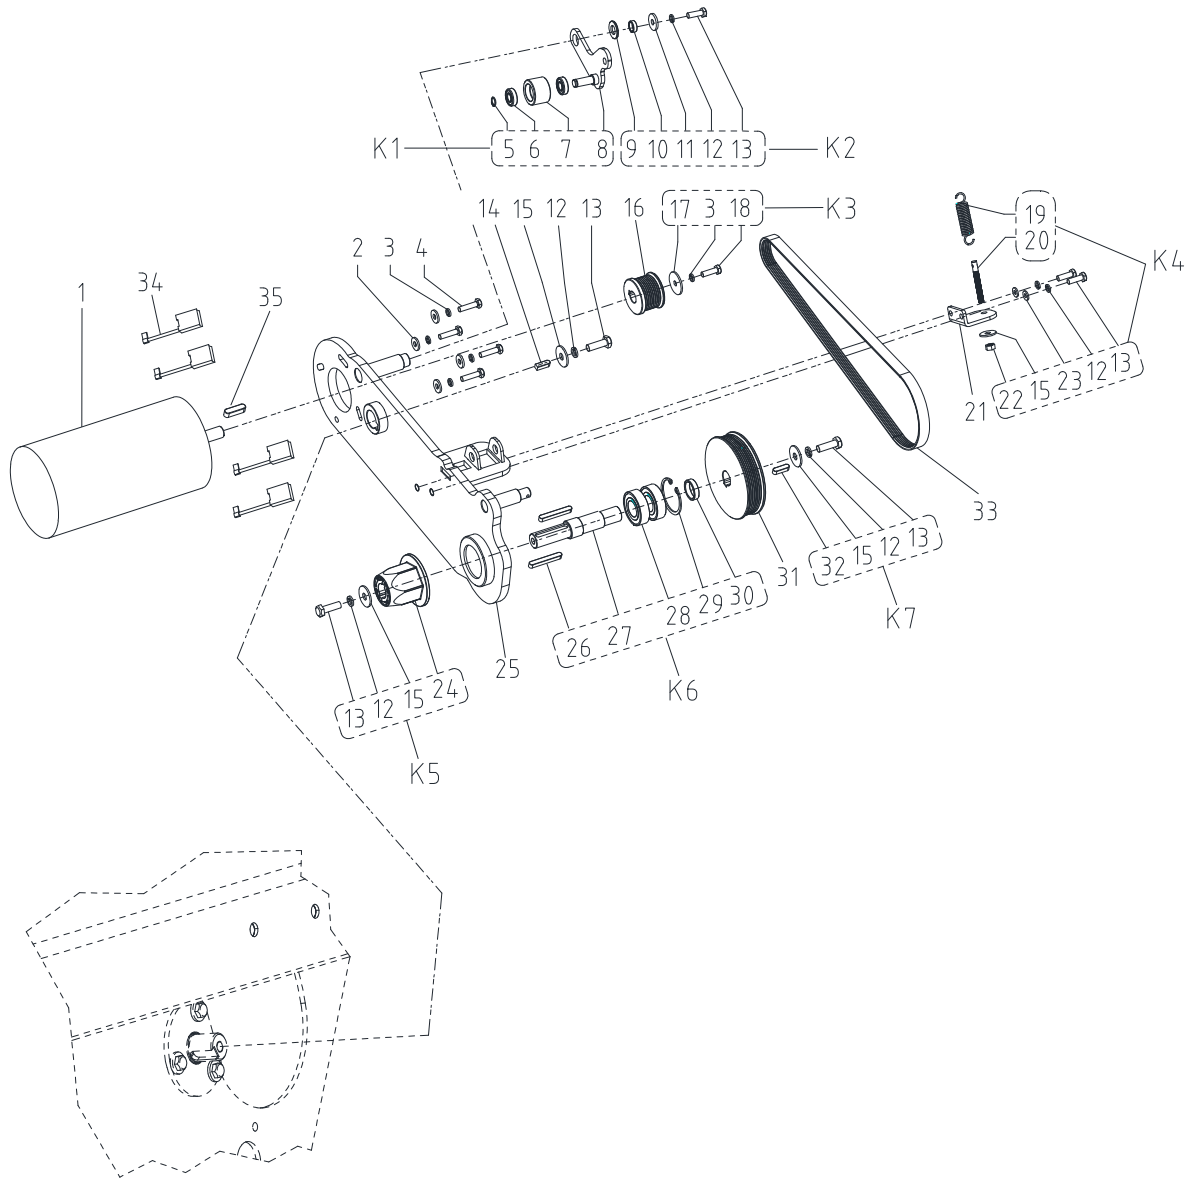

PARTS LIST

SIDE BROOM ASSEMBLY

Kit	Item	Part No.	Description	Qty
K3	1	VF14233	SCREW M6X20	14
	2	55940136	MOTOR SIDE BROOM RIGHT 24V 280W	1
	3	VF13636	SCREW M10 X 45	2
K1/K5	4	VF13537	WASHER PLAIN M10XM26X2	12
	5	55940596	BUSHING COPPER Ø14 x 10 x 20.5	2
	6	55940591	BRACKET SIDE BROOM RIGHT	1
K3	7	VF13533	WASHER PLAIN M6X16X2	20
K3/K6/K7	8	VF14506	NUT LOCK SS M6	14
	9	55940592	BRACKET SIDE BROOM LEFT	1
	10	55940135	MOTOR SIDE BROOM LEFT 24V 280W	1
K2	11	VF13513	NUT M8 SS	2
K2/K4	12	VF13542	PLAIN WASHER DIAMETER 8 X 26 X 2	3
K2	13	VF82047	SHAFT	2
K2	14		SPRING EXTENSION D.E.19 WIRE Ø2.5	2
K1	15	VF14547	NUT LOCK M10	4
	16	55940593	SHAFT ASSEMBLY SIDE BROOM Ø25x747	1
K5	17		PIN Ø9.8x45.5	1
K5	18	VS13518	CONNECTING PIN	2
	19	55940138	ACTUATOR KIT 24V 550N 55mm	1
K5	20		COTTER PIN Ø2.5X43	1
K5	21		BUSHING COPPER Ø10x5.5	2
K5	22	VF85338	BUSHING FLANGED	2
K5	23		LIFTING BRACKET SIDE BROOM	1
K3	24		BUSHING Ø27x 22.2 x 7.3	1
K3	25		BUSHING NYLON Ø22 x29.4x12	2
K4	26		BRACKET POSITION LIMITER	1
K4	27	VF13519	WASHER SPRING ID8	1
K4	28	VV13604	SCREW M8X20	1
K6/K7	29		PIN Ø6x45	2
K6	30		BROOM SIDE 300x500 PPL 0.8	2
*K6	*30		BROOM SIDE 300x500 MIX STEEL	2
*K6	#*30		BROOM SIDE 300x500 NATURAL	2
K6/K7	31	VF14223	SCREW M6 X 25 PH	6
K6/K7	32		HUB SIDE BROOM	2
K1	33	55940930	SCREW M10X95 HEX SS	2
	34	55940594	BRACKET RT SIDE BROOM Q235 GALV	1
K1	35	55940931	SPRING-COMP. D.E.10.3 WIRE D.4	2
	36	55940595	BRACKET LT SIDE BRO..OM Q235 GALV	1
	K1	55940588	BRACKET SPRING KIT	2
	K2	55940583	SHAFT SPRING HARDWARE KIT	2
	K3	55940584	SHAFT BUSHING KIT	2
	K4	55940585	LIFTING BRACKET KIT	1
	K5	55940586	BRACKET POSITION LIMITER KIT	1
	K6	55940587	BROOM SIDE KIT 300x500 PPL 0.8	2
	*K6	55940757	BROOM SIDE KIT 300x500 MIX STEEL	2
	#*K6	55940589	BROOM SIDE KIT 300x500 NATURAL	2
	K7	55940772	HUB KIT SIDE BROOM	2

PARTS LIST

MAIN BROOM ASSEMBLY