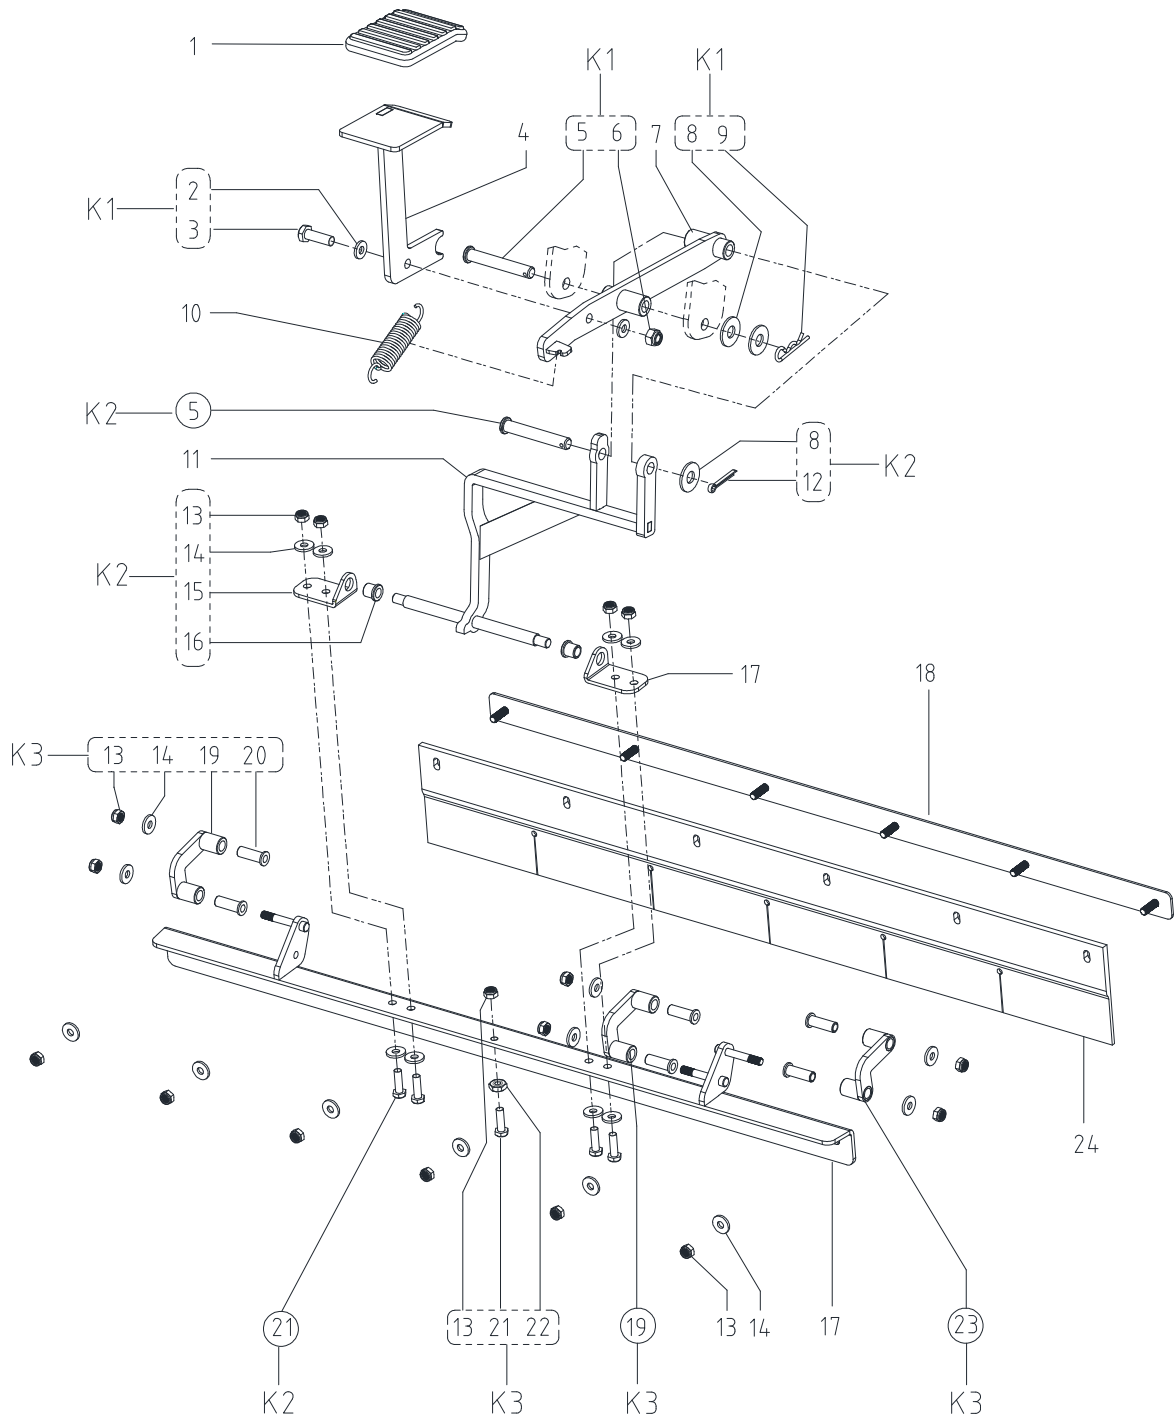

PARTS LIST

MAIN BROOM CLOSING ASSEMBLY(CONTINUE)

Kit	Item	Part No.	Description	Qty
K1	1		SCREW KNOB M10x30	1
K1	2	VF13518	WASHER LOCK F10	1
K1	3		WASHER D.30x10x2.5	1
K1	4		BUSHING COPPER D.18.5x10x9.5	1
K1	5	VV13633	NUT M5	2
K1	6		SCREW M5X35 HEX	2
	7	55940494	STRAP LEFT BLADE	1
	8	VF89510	KNOB SQUEEGEE	3
	9	55940495	HATCH F MAIN BROOM	1
	10	55940496	BRACKET MAIN BROOM LEFT	2
	11	VF14506	NUT LOCK SS M6	8
	12	55940934	BLADE SIDE NBR	2
	13	55940497	STRAP RIGHT BLADE	1
K2	14	VA13491	SCREW M8X25	2
K2	15	VF13519	WASHER SPRING ID8	2
K2	16	VF13535	WASHER PLAIN M8XM20X2	1
K3	17		BUSHING D.22x30	1
K3	18		SPRING COMPRESSION D.E.22.2 WIRE D.2	1
	19	55940498	TRANSMISSION SHAFT LEFT D.22x79.5	1
K3	20	VF13543	ST4X16	2
K3	21		PLATE FIXED	1
K3	22		BEARING GASKET	1
K3	23	ZD45425	BEARING 6204 LU	2
	24	55940499	HUB NYLON D.110x30	1
K2	25	VF13542	WASHER PLAIN M8X26X2	1
	K1	55940574	SCREW KNOB KIT	1
	K2	55940576	SCREW KIT F TRANSMISSION SHAFT	1
	K3	55940577	BEARING KIT	1

PARTS LIST

FRONT FLAP ASSEMBLY