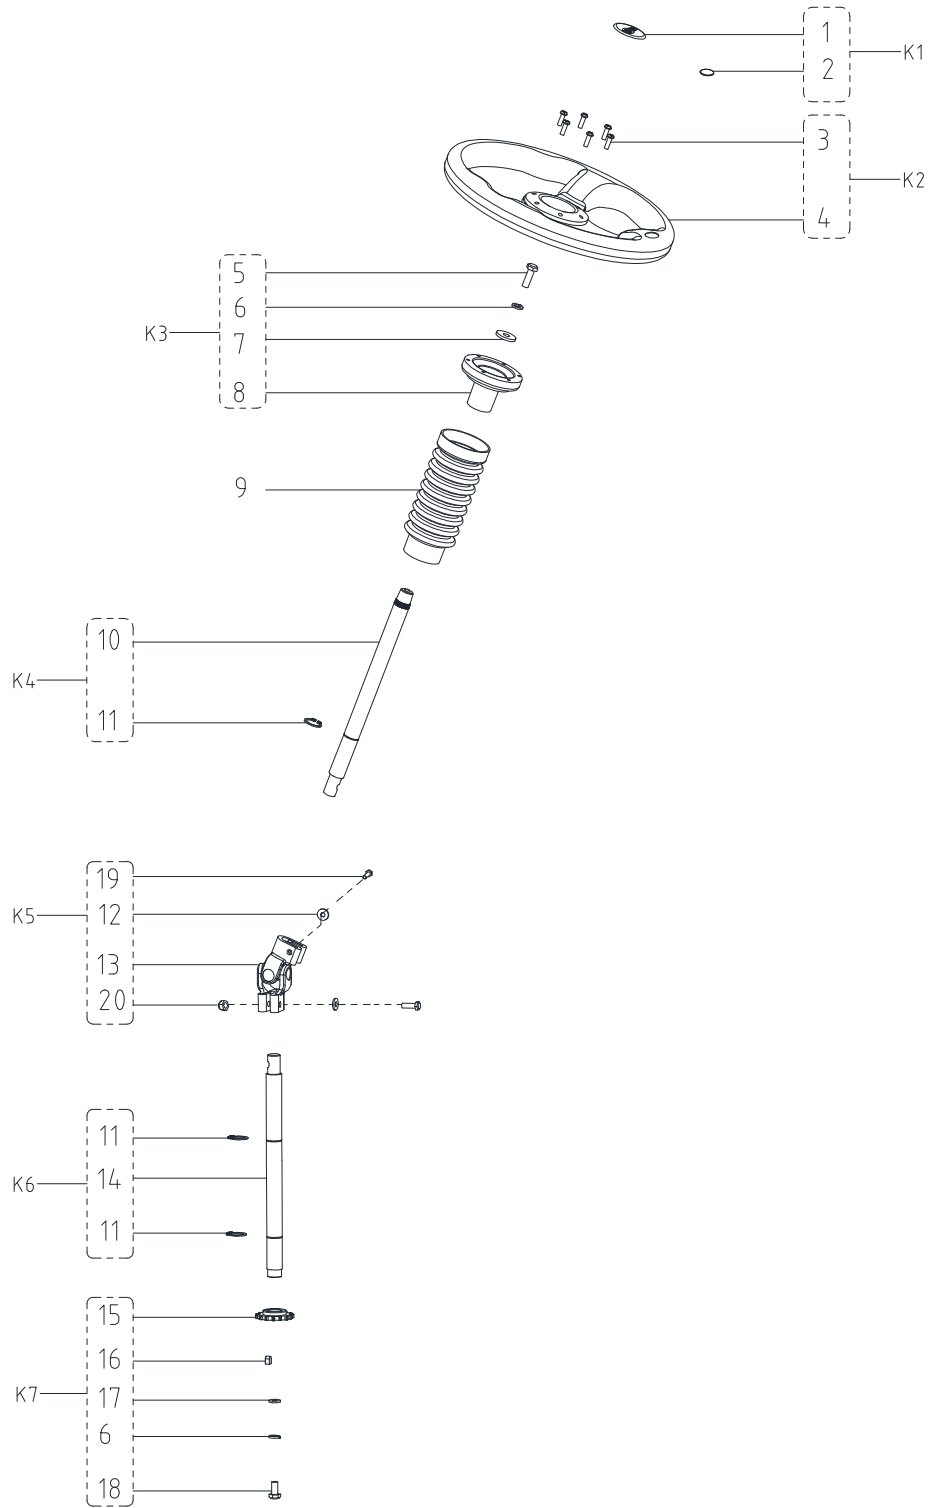

ROS1300

PARTS LIST

Model No.: 50000605/ 50000606/ 50000607

55940910 Rev. E Jun 2022

PARTS LIST

TABLE OF CONTENTS

GENERAL VIEW.....	2
DIRECTION CONTROL ASSEMBLY.....	4
FRONT MAIN FRAME ASSEMBLY.....	6
CONTROL HOUSING ASSEMBLY.....	8
FRONT WHEEL ASSEMBLY.....	12
SPRAY WATER ASSEMBLY.....	14
OVERHEAD GUARD ASSEMBLY.....	16
COVER ASSEMBLY.....	18
VACUUM MOTOR LID ASSEMBLY.....	20
FILTER SHAKER ASSEMBLY.....	22
HOPPER ASSEMBLY.....	24
CHASSIS ASSEMBLY	26
REAR WHEEL ASSEMBLY.....	30
POWER SUPPLY AND CONTROL ASSEMBLY.....	32
DRIVE ASSEMBLY.....	34
BRAKE ASSEMBLY.....	36
SIDE BROOM ASSEMBLY.....	38
MAIN BROOM ASSEMBLY.....	40
MAIN BROOM CLOSING ASSEMBLY.....	44
FRONT FLAP ASSEMBLY.....	48
ANOTHER ELECTRIC PARTS ASSEMBLY.....	50
WIRING DIAGRAM.....	52
RECOMMENDED SPARE PARTS.....	53

Model

Serial No.

* = Optional

= Modified item No. or New Item No.

[] = Not shown

PARTS LIST

GENERAL VIEW

PARTS LIST

PARTS LIST

DIRECTION CONTROL ASSEMBLY

PARTS LIST

DIRECTION CONTROL ASSEMBLY

Kit	Item	Part No.	Description	Qty
K1	1		LOGO CIRCULAR STEERING WHEEL	1
K1	2		LOGO OVAL STEERING WHEEL	1
K2	3	VR34031	SCREW BLACK M5 X 16	6
K2	4		STEERING WHEEL	1
K3	5	VA13491	SCREW M8X25	1
K3/K7	6	VF13519	WASHER SPRING ID8	2
K3	7		WASHER Ø8.4*Ø26.3	1
K3	8	VR10034	LOCK CONE BLOCK	1
	9	VR34014	STEERING WHEEL AXIS SHEATH	1
K4	10		SHAFT STEERING WHEEL L.292MM	1
K4/K6	11	VR11308	RETAINING RING	3
K5	12	VF13514A	WASHER PLAIN 8X16.5X1	2
K5	13		UNIVERSAL JOINT	1
K6	14		SHAFT STEERING WHEEL L.510.5MM	1
K7	15		SPROCKET T15	1
K7	16		KEY SQUARE	1
K7	17	VF13542	WASHER PLAIN M8X26X2	1
K7	18	VV13604	SCREW M8X20	1
K5	19	VF14251	SCREW M8 X 30	2
K5	20	VF14516	NUT LOCK M8	2
	K1	VR24084	KIT STEERING WHEEL LOGO	1
	K2	VR34041	KIT STEERING WHEEL	1
	K3	VR10039	STEERING WHEEL LOCK KIT	1
	K4	55940898	SHAFT STEERING WHEEL KIT UPPER	1
	K5	VR41431	UNIVERSAL JOINT KIT	1
	K6	55940883	SHAFT STEERING WHEEL KIT LOWER	1
	K7	VR41432	SPROCKET KIT	1