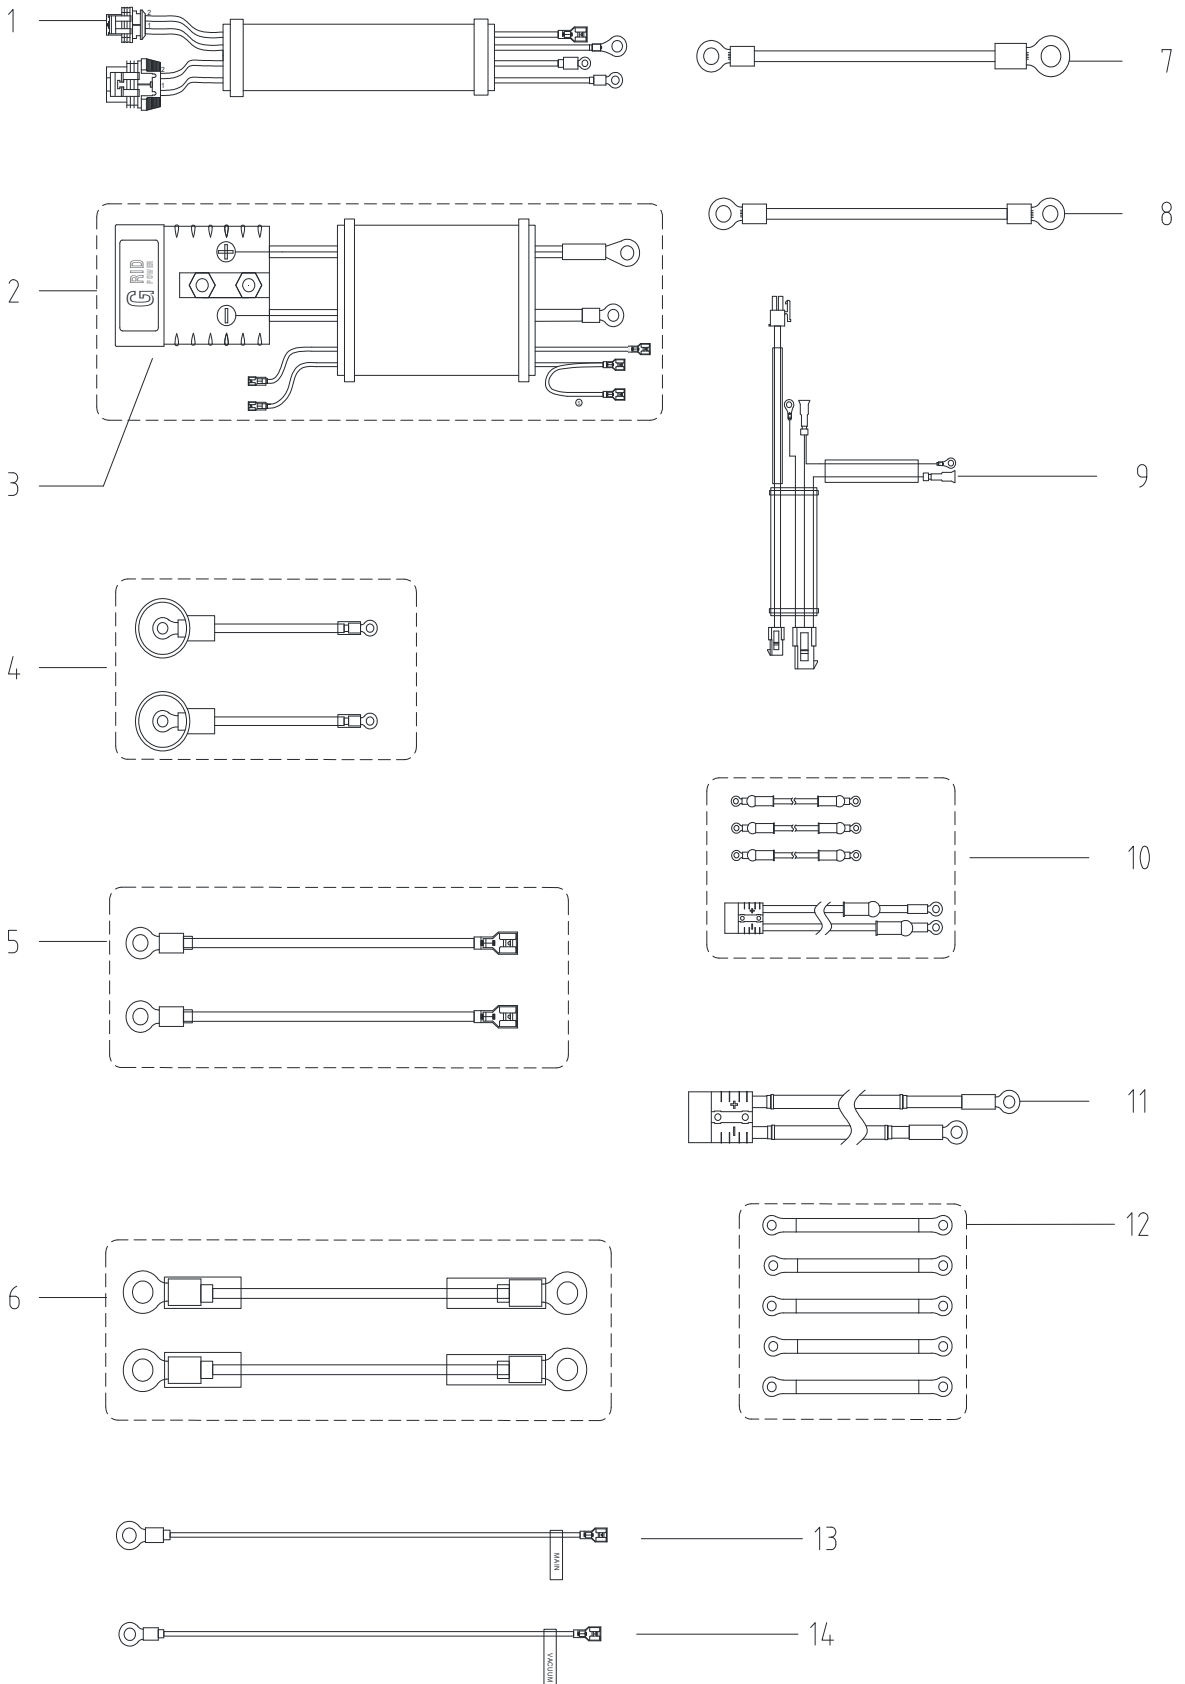

PARTS LIST

FRONT FLAP ASSEMBLY

Kit	Item	Part No.	Description	Qty
	1	VR41125	COVER RUBBER F BRAKE PEDAL	1
K1	2	VF13535	WASHER PLAIN M8 X M20 X 2	2
K1	3	VA13491	SCREW M8X25	1
	4	55940619	LIFTING PEDAL FRONT BLADE GALV Q235	1
K1/K2	5		PIN D.9.8x65.5	2
K1	6	VF14516	NUT LOCK M8	1
	7	55940626	BRACKET PEDAL	1
K1/K2	8	VF13537	WASHER PLAIN M10XM26X2	3
K1	9	VS13518	CONNECTING PIN	1
	10	55940627	SPRING EXTENSION D.E.18.8 WIRE D.2.3	1
	11	55940628	CONNECTING ROD	1
K2	12	VF14084	PIN COTTER D3X24	1
K2/K3	13	VF14506	NUT LOCK SS M6	17
K2/K3	14	VF13533	WASHER PLAIN M6X16X2	20
K2	15	55940935	BRACKET GALVE Q235	1
K2	16		BUSHING Ø11x 8 x 12	2
	17	55940632	FLAP METAL L.705	1
	18	55940634	STRAP FRONT BLADE	1
K3	19		CONNECTING ROD	2
K3	20		BUSHING Ø8.5x 26.8	6
K2/K3	21	VF14233	SCREW M6X20	5
K3	22	VF13521	NUT M6	1
K3	23		CONNECTING ROD	1
	24	55940638	BLADE FRONT NR	1
	K1	55940578	SCREW KIT PEDAL	1
	K2	55940579	PIN KIT CONNECTING ROD	1
	K3	55940580	CONNECTING ROD KIT	1

PARTS LIST

OTHER ELECTRIC PARTS ASSEMBLY