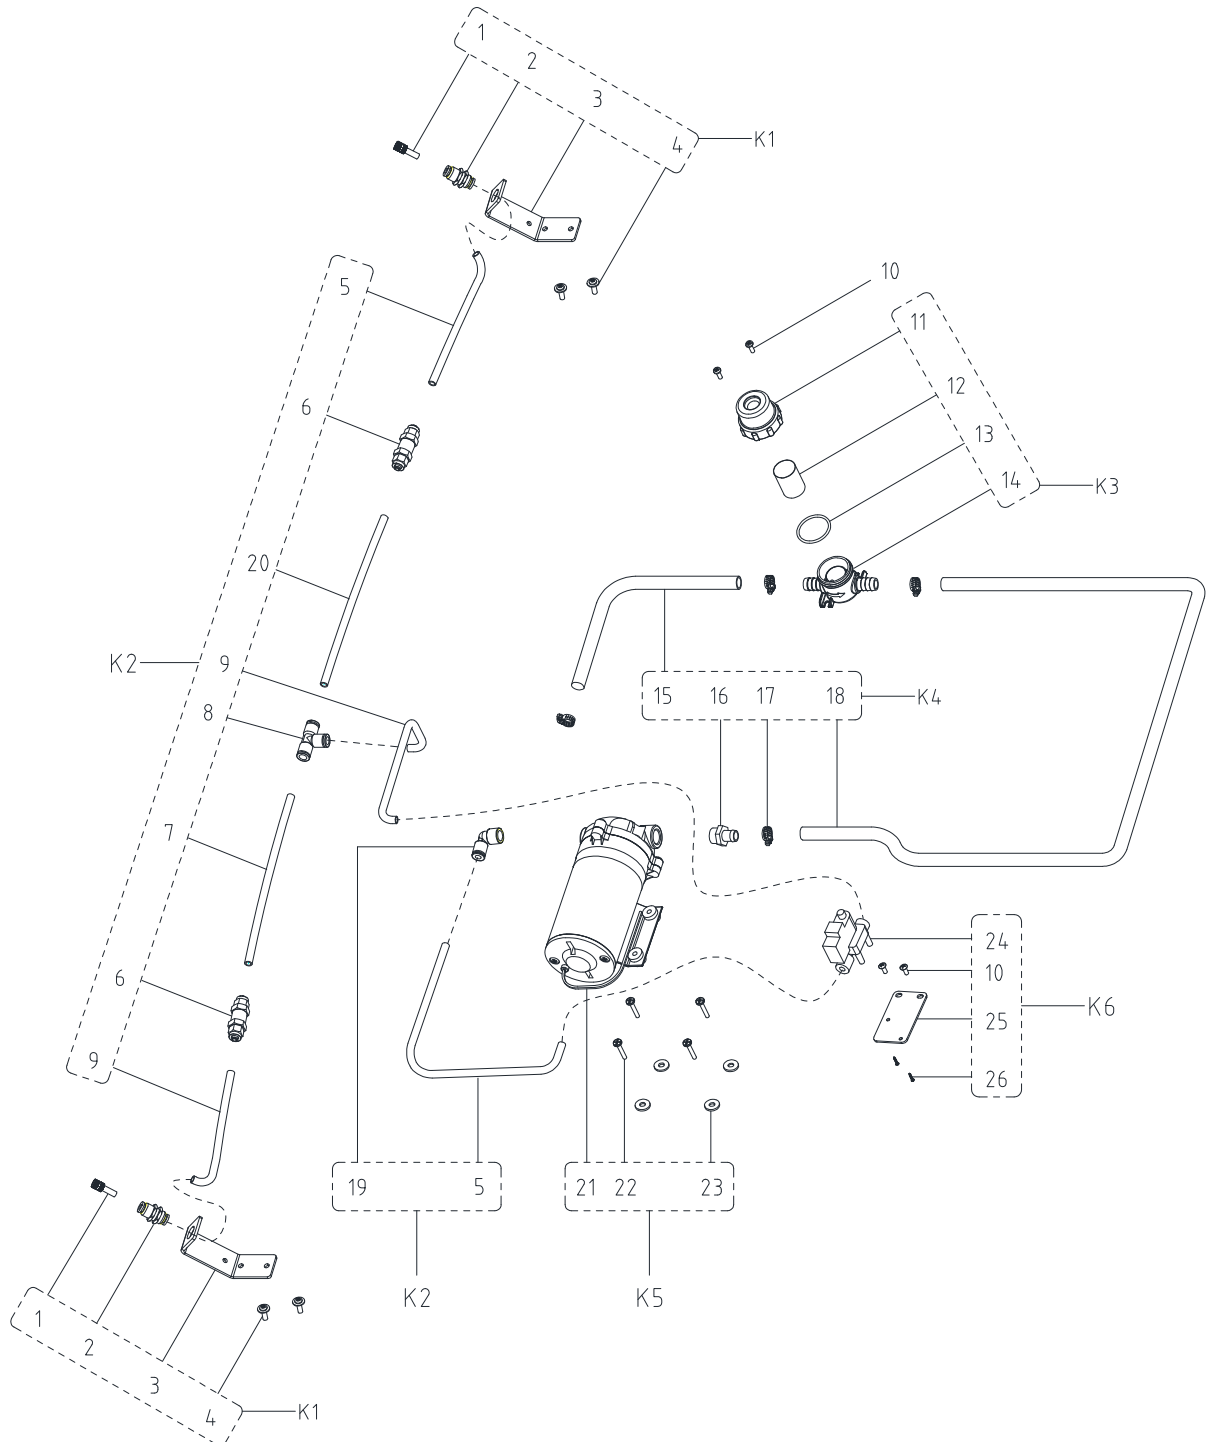

PARTS LIST

SPRAY WATER ASSEMBLY

PARTS LIST

SPRAY WATER ASSEMBLY

Kit	Item	Part No.	Description	Qty
K1	1		SPRAY NOZZLE	2
K1	2		NOZZLE SNAP JOINT	2
K1	3		BRACKET NOZZLE	2
K1	4		SCREW M5X14	4
K2	5		HOSE L.370	2
K2	6	55940363	VALVE ONE-WAY	2
K2	7		HOSE L.150	1
K2	8		FAST CONNECTOR T-JUNCTION	1
K2	9		HOSE L.260	2
K6	10	VF90235	SCREW TM4X10	4
K3	11	VF90603	FILTER COVER	1
K3	12	55940364	FILTER NET 80 MESH SS	1
K3	13	VF90607	O-RING	1
K3	14	VF90604	HOUSING FILTER	1
K4	15		HOSE PU L.500	1
K4	16	VF80313	CONNECTOR BRASS	1
K4	17	VV10114	CLAMP	4
K4	18		HOSE PU L.1150	1
K2	19		FAST CONNECTOR	1
K2	20		HOSE L.300	1
K5	21		PUMP	1
K5	22	VA13475	SCREW M5X25	4
K5	23	VF13532	WASHER PLAIN M5	4
K6	24		SWITCH PUMP HIGH-PRESSURE	1
K6	25		FIXING PLATE F PUMP HIGH-PRESSURE SWITCH	1
K6	26		SCREW M3X11	2
	K1	55940891	SPRAY NOZZLE KIT	2
	K2	55940892	SPRAY HOSE KIT	1
	K3	55940857	FILTER KIT 82X46X62 PA	1
	K4	55940893	FILTER HOSE KIT	1
	K5	55940894	PUMP KIT	1
	K6	55940856	SWITCH PUMP HIGH-PRESSURE KIT	1
	K7	55940858	MISTING WATER SYSTEM KIT	1