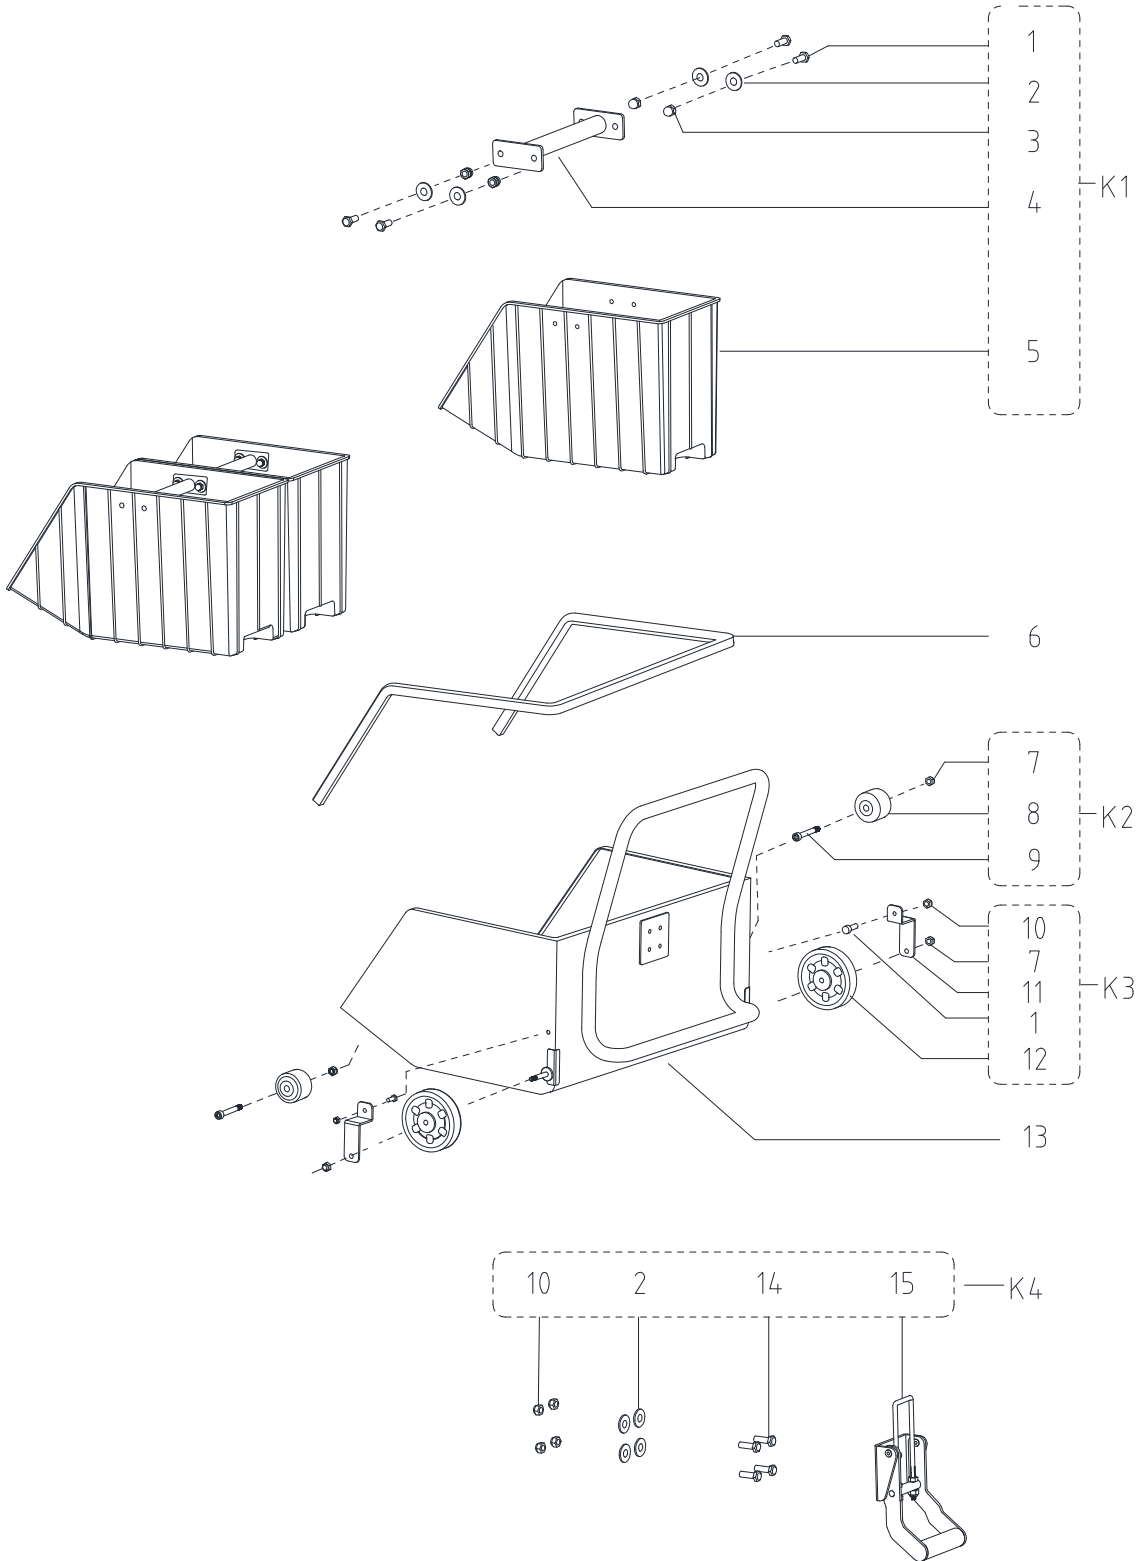

PARTS LIST

HOPPER ASSEMBLY

PARTS LIST

HOPPER ASSEMBLY

Kit	Item	Part No.	Description	Qty
*K1/K3	1	VV13604	SCREW M8X20	14
*K1/K4	2	VF13535	WASHER PLAIN M8X20 X2	16
*K1	3	VA13490	NUT M8	12
*K1	4		HANDLE CONTAINER	3
*K1	5		INNER BOX	3
	6	55940453	GASKET L2.2m	1
K2/K3	7	VF14547	NUT LOCK M10	4
K2	8		WHEEL D.63	2
K2	9		SCREW M10x75	2
K3/K4	10	VF14516	NUT LOCK M8	6
K3	11		HOPPER REAR WHEEL SUPPORT BRACKET	2
K3	12		WHEEL D.126	2
	13	55940480	HOPPER	1
K4	14	VA13491	SCREW M8X25	4
K4	15		LATCH 165X60XT4	1
	*K1	55940439	MINI CONTAINER KIT	3
	K2	55940543	WHEEL D.63 KIT	1
	K3	55940544	WHEEL D.126 KIT	1
	K4	55940545	LATCH KIT	1