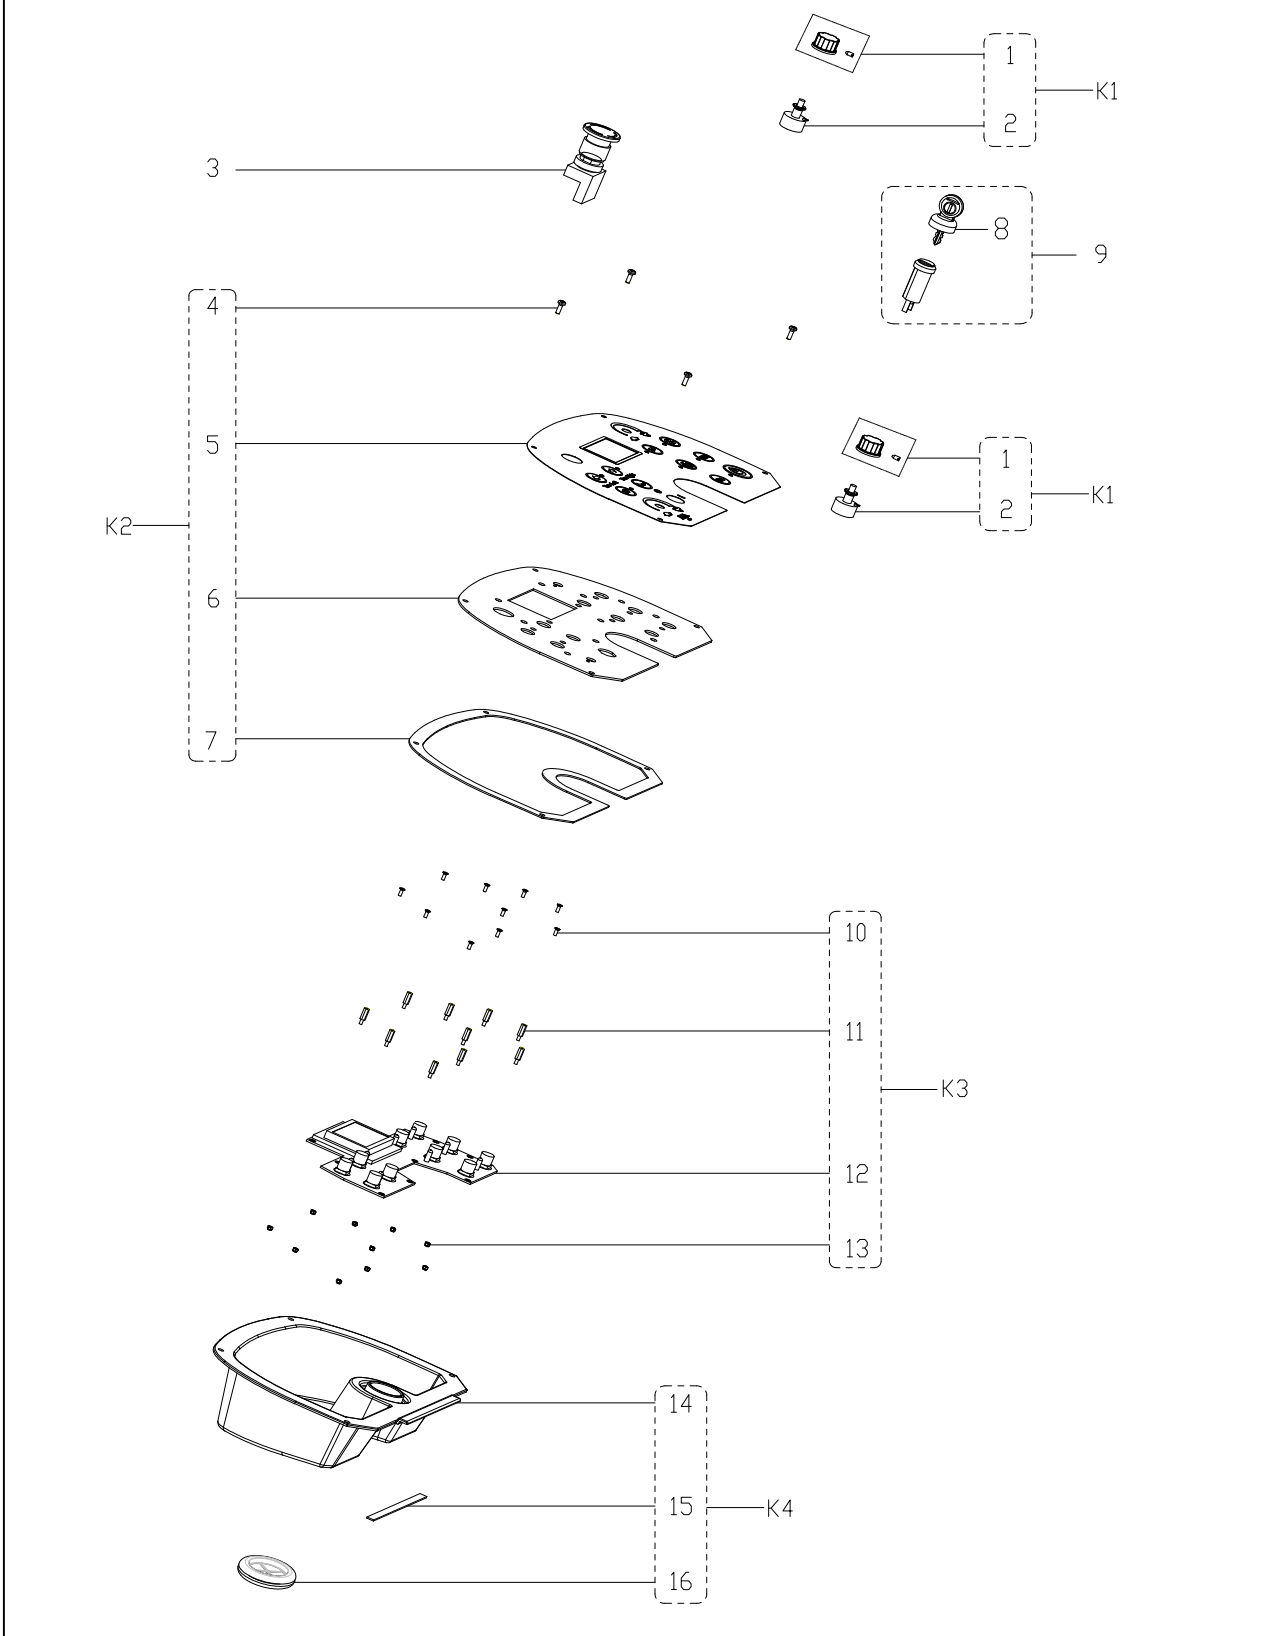

PARTS LIST

FRONT MAIN FRAME ASSEMBLY

PARTS LIST

FRONT MAIN FRAME ASSEMBLY

Kit	Item	Part No.	Description	Qty
K1	1	VV20058	SCREW M6X25	4
K1	2	VF13533	WASHER PLAIN M6X16X2	8
K1	3	VR12002	BRACKET FIXED BEARING	1
K1	4	VR12008	SPACER BUSHING	1
K1	5	VF14075	BEARING 6004 2RS	2
K1	6	VR12003	PLATE FIXED BEARING	1
K1	7	VF14506	NUT LOCK SS M6	4
K2	8	VA13491	SCREW M8X25	6
K2	9	VF13519	WASHER SPRING ID8	10
	10	VF13514A	WASHER PLAIN 8X16.5X1	2
	11	VR11006	BEARING	1
	12	VF14516	NUT LOCK M8	2
K2	13		FRONT MAIN FRAME	1
K2	14	VF13535	WASHER PLAIN Ø8	8
K3	15	VR12014	BUZZER	1
K3	16	RD20652	CABLE TIE	1
K4	17		SCREW M3X11	2
K4	18		USB PCB	1
K4	19		PLATE USB FIXED	1
K4	20	VA13477	SCREW ST4X15	2
K5	21		USB BRIDGE	1
K5	22		SHAFT	1
K5	23		SPRING TORSIONAL	1
K5	24		GASKET USB	1
K5	25		COVER POWER SUPPLY	1
K5	26		SCREW M3	1
	27	55940356	SCREW SOCKET M8X20 SS	4
K6	28		BAG MOBILE PHONE	1
K6	29	VV13664	WASHER PLAIN DIA.4	4
K6	30		SCREW M4X8	4
	K1	VR24071	BEARING BASE KIT	1
	K2	55940870	FRONT MAIN FRAME KIT	1
	K3	VR34052	BUZZER KIT	1
	K4	VR34053	PCB USB KIT	1
	K5	55940874	COVER USB KIT	1
	K6	55940880	PHONE STORAGE KIT	1

PARTS LIST

CONTROL HOUSING ASSEMBLY

PARTS LIST

CONTROL HOUSING ASSEMBLY

Kit	Item	Part No.	Description	Qty
K1	1	VF81730	POTENTIOMETER KNOB	2
K1	2	VR27030	POTENTIOMETER COMPONENT	2
	3	VR13132	EMERGENCY-STOP BUTTON	1
K2	4		SCREW M4X15	4
K2	5		LABEL CONTROL BOARD	1
K2	6		PANEL RACK	1
K2	7		GASKET ADHESIVE EVA	1
	8	146 2887 000	KEY	1
	9	9100001354	IGNITION KEY	1
K3	10		SCREW M3X8	10
K3	11	VR34015	PCB ISOLATION COLUMN	10
K3	12		PCB MAIN CONTROL	1
K3	13		NUT LOCK M3	10
K4	14		DUST-PROOF BOX	1
K4	15		GASKET ADHESIVE EVA L.167MM	1
K4	16		CABLE SLEEVE	1
	K1	VR24079	SPEED POTENTIOMETER	2
	K2	55940884	CONTROL PANEL KIT	1
	K3	55940885	PCB MAIN CONTROL KIT	1
	K4	55940886	DUST-PROOF BOX KIT	1