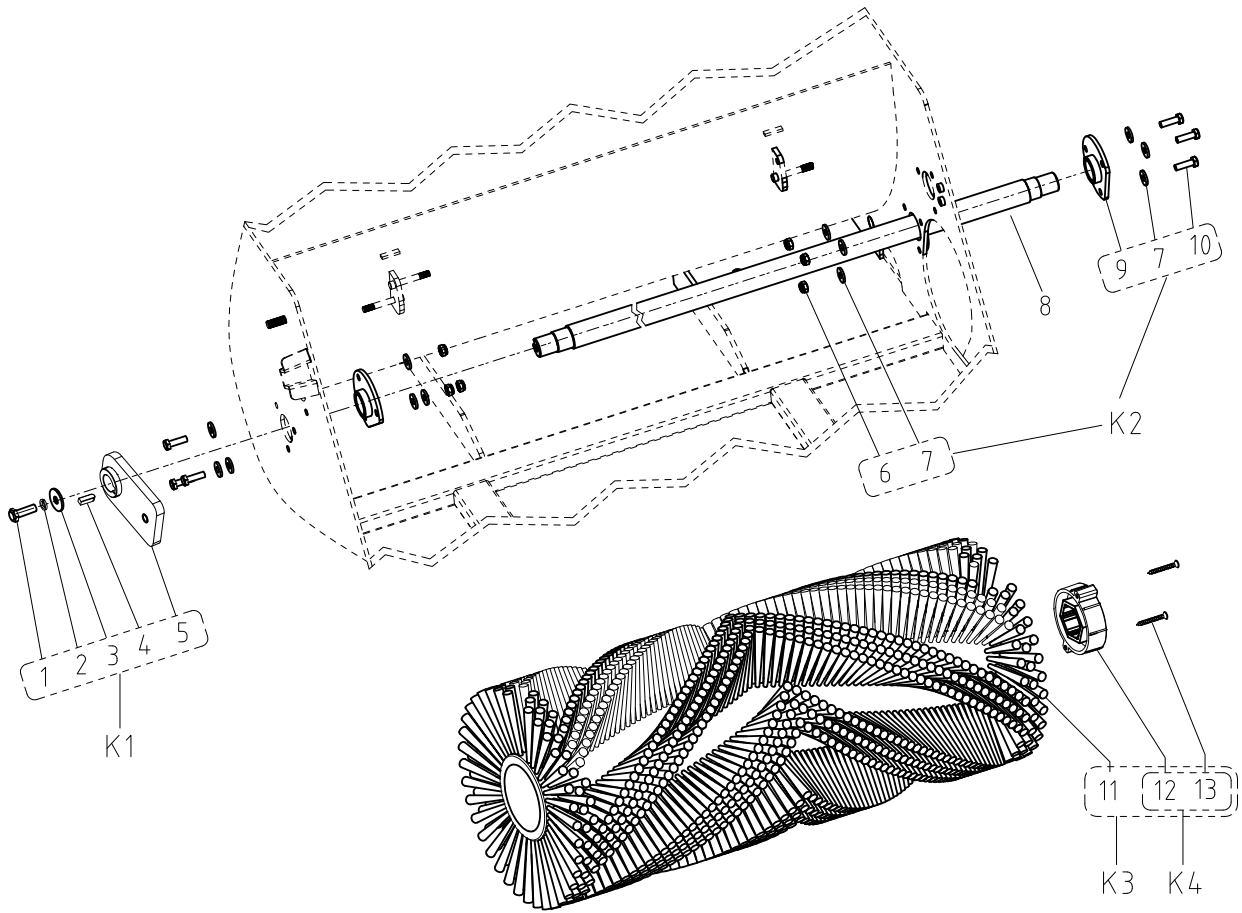

PARTS LIST

MAIN BROOM ASSEMBLY

Kit	Item	Part No.	Description	Qty
	1	55940134	MOTOR MAIN BROOM 24V 500W	1
	2	55940655	WASHER PLAIN M6X16X2	4
K3	3	VV13607	WASHER LOCK M6	5
	4	55940657	HHC SCREW M6X25	4
K1	5	VF13520	RETAINING RING EXTERNAL F12	1
K1	6		BEARING BALL 6001-Z Ø12x28x8	2
K1	7		TENSION PULLEY ALUMINUM Ø28x33x28	1
K1	8		BRACKET TENSION PULLEY Q235	1
K2	9		WASHER Ø6.2x16x2	1
K2	10		BUSHING COPPER Ø14.1 x18x6.1	1
K2	11		WASHER Ø8.4x26.3x3	1
K2/K4/K5/K7	12	VF13519	WASHER SPRING ID8	6
K2/K4/K5/K7	13	VA13491	SCREW M8X25	6
	14	55940597	KEY F SHAFT 8*20*7	1
K4/K5/K7	15	VF13542	WASHER PLAIN M8X26X2	4
	16	55940598	PULLEY V-RIBBED BELT P-8-PJ-40	1
K3	17		WASHER Ø28x6.2x2	1
K3	18	VF14233	SCREW M6X20	1
K4	19	55940627	SPRING EXTENSION D.E.18.8 WIRE D.2.3	1
K4	20	VF82047	SHAFT	1
	21	55940599	BRACKET TENSION SPRING	1
K4	22	VF13513	NUT M8 SS	1
K4	23	VF13535	WASHER PLAIN M8 X M20 X 2	2
K5	24		HUB WHEEL NYLON D.65x48	1
	25	55940487	BRACKET MAIN BROOM RIGHT Q235	1
K6	26	55940932	KEY F SHAFT 6X6X45	2
K6	27		TRANSMISSION SHAFT RIGHT	1
K6	28	VF14075	BEARING 6004 2RS	2
K6	29		RETAINING RING EXTERNAL D.44.5	1
K6	30		BUSHING D.20.3x25x6.5	1
	31	55940488	PULLEY V-RIBBED BELT P-8-PJ-100	1
K7	32		KEY F SHAFT 6X6X22	1
	33	55940489	BELT V-RIBBED 6-PJ-838	1
	34	VF89116	CARBON BRUSH	4
	35	55940131	KEY 5X5X25	1
	K1	55940561	TENSION PULLEY KIT	1
	K2	55940563	SCREW TENSION PULLEY KIT	1
	K3	55940564	SCREW KIT DRIVING PULLEY	1
	K4	55940565	SPRING EXTENSION KIT	1
	K5	55940566	HUB RT KIT	1
	K6	55940567	BEARING RT KIT	1
	K7	55940568	SCREW KIT FOLLOWER PULLEY	1

PARTS LIST

MAIN BROOM ASSEMBLY(CONTINUE)