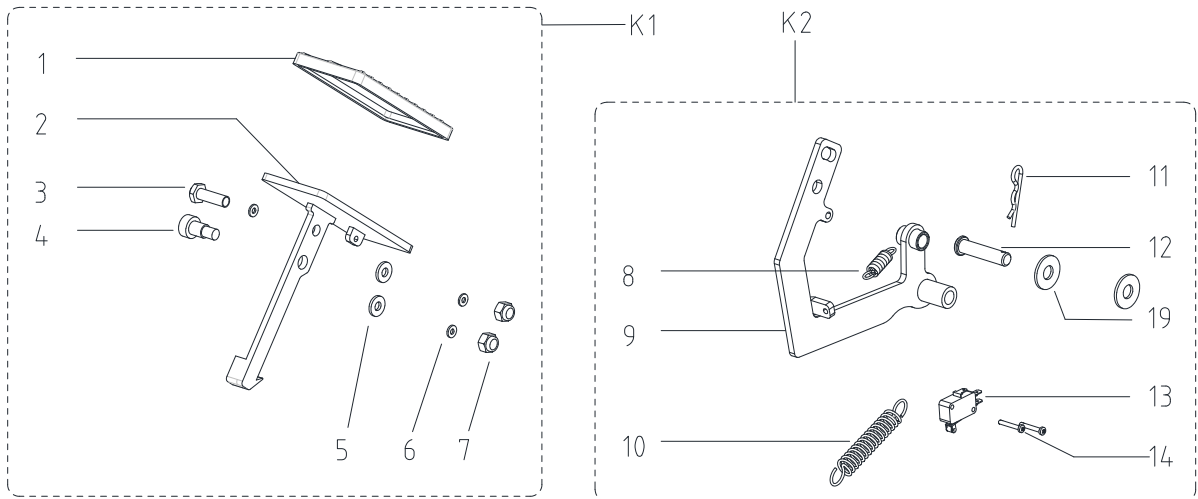

PARTS LIST

DRIVE ASSEMBLY

Kit	Item	Part No.	Description	Qty
K1	1	VF13636	SCREW M10 X 45	4
K1/K2	2	VF13518	WASHER LOCK F10	6
K1	3	VF13537	WASHER PLAIN M10XM26X2	4
K1	4		FIXING PLATE DRIVE MOTOR	2
K3	5	VF89116	CARBON BRUSH	4
K3	6	55940132	ELECTROMAGNETIC BRAKE	1
K3	7	VR14003	KEY	2
	8	55940348	SCREW PWM5X14	6
	9	55940349	GUARD BOARD CHAIN RIGHT	1
	10	55940350	GUARD BOARD CHAIN LEFT	1
K2	11	VF14006	BOLT M10X20	2
K2	12	VR41111	WASHER PLAIN 10X33X3	2
K2	13		SPROCKET	2
	14	55940351	CHAIN ROLLER	2
	K1	55940317	DRIVE MOTOR HARDWARE KIT	2
	K2	55940318	SPROCKET KIT	2
	K3	55940133	DRIVE MOTOR KIT	1

PARTS LIST

BRAKE ASSEMBLY