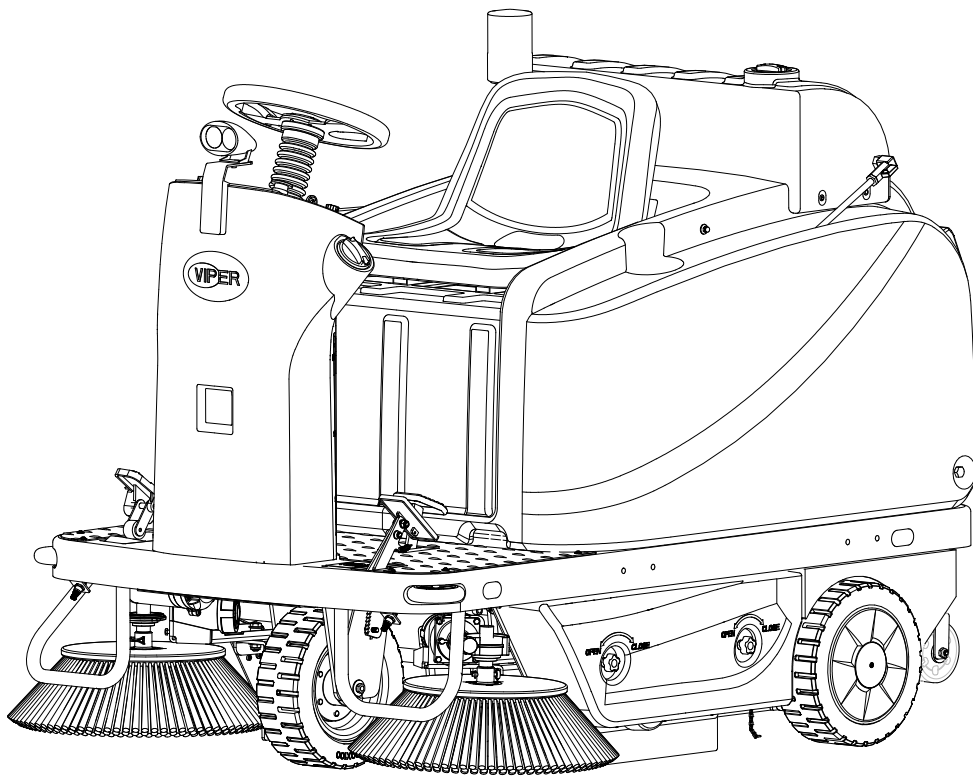

ROS1300

PARTS LIST

Model No.: 50000605/ 50000606/ 50000607

55940910 Rev. E Jun 2022

PARTS LIST

TABLE OF CONTENTS

GENERAL VIEW.....	2
DIRECTION CONTROL ASSEMBLY.....	4
FRONT MAIN FRAME ASSEMBLY.....	6
CONTROL HOUSING ASSEMBLY.....	8
FRONT WHEEL ASSEMBLY.....	12
SPRAY WATER ASSEMBLY.....	14
OVERHEAD GUARD ASSEMBLY.....	16
COVER ASSEMBLY.....	18
VACUUM MOTOR LID ASSEMBLY.....	20
FILTER SHAKER ASSEMBLY.....	22
HOPPER ASSEMBLY.....	24
CHASSIS ASSEMBLY	26
REAR WHEEL ASSEMBLY.....	30
POWER SUPPLY AND CONTROL ASSEMBLY.....	32
DRIVE ASSEMBLY.....	34
BRAKE ASSEMBLY.....	36
SIDE BROOM ASSEMBLY.....	38
MAIN BROOM ASSEMBLY.....	40
MAIN BROOM CLOSING ASSEMBLY.....	44
FRONT FLAP ASSEMBLY.....	48
ANOTHER ELECTRIC PARTS ASSEMBLY.....	50
WIRING DIAGRAM.....	52
RECOMMENDED SPARE PARTS.....	53