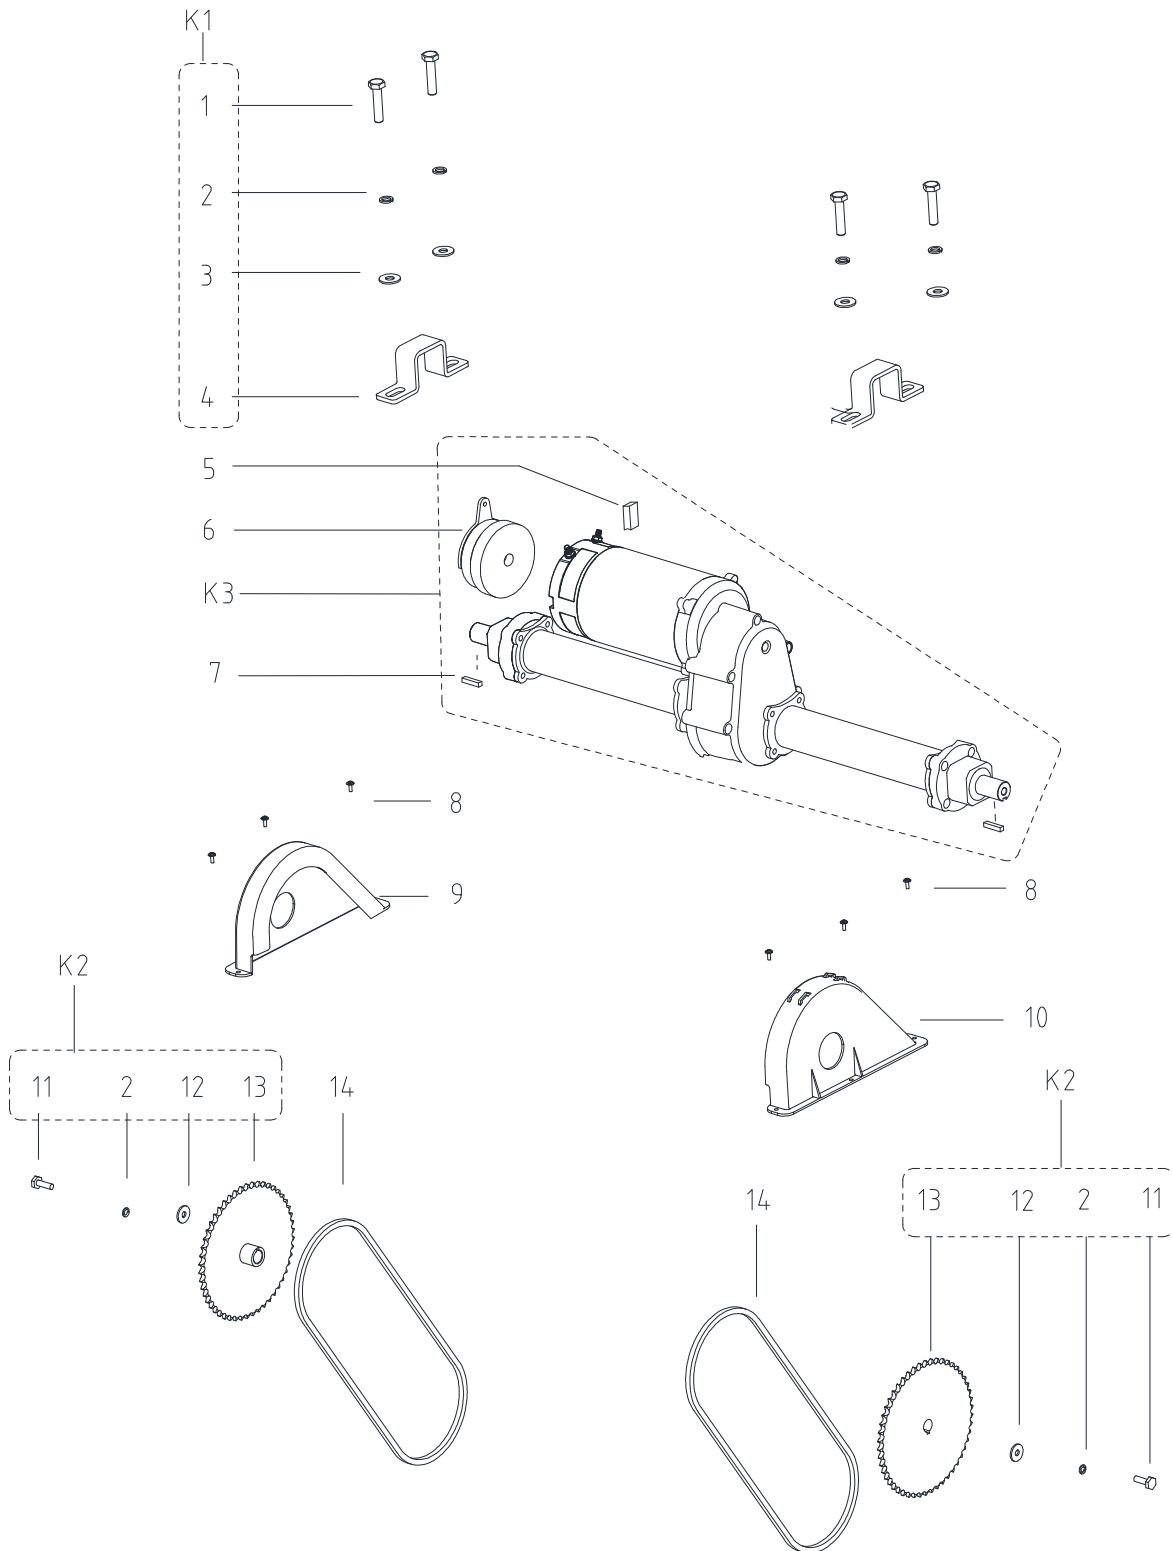

PARTS LIST

DRIVE ASSEMBLY

PARTS LIST

DRIVE ASSEMBLY

Kit	Item	Part No.	Description	Qty
K1	1	VF13636	SCREW M10 X 45	4
K1/K2	2	VF13518	WASHER LOCK F10	6
K1	3	VF13537	WASHER PLAIN M10XM26X2	4
K1	4		FIXING PLATE DRIVE MOTOR	2
K3	5	VF89116	CARBON BRUSH	4
K3	6	55940132	ELECTROMAGNETIC BRAKE	1
K3	7	VR14003	KEY	2
	8	55940348	SCREW PWM5X14	6
	9	55940349	GUARD BOARD CHAIN RIGHT	1
	10	55940350	GUARD BOARD CHAIN LEFT	1
K2	11	VF14006	BOLT M10X20	2
K2	12	VR41111	WASHER PLAIN 10X33X3	2
K2	13		SPROCKET	2
	14	55940351	CHAIN ROLLER	2
	K1	55940317	DRIVE MOTOR HARDWARE KIT	2
	K2	55940318	SPROCKET KIT	2
	K3	55940133	DRIVE MOTOR KIT	1