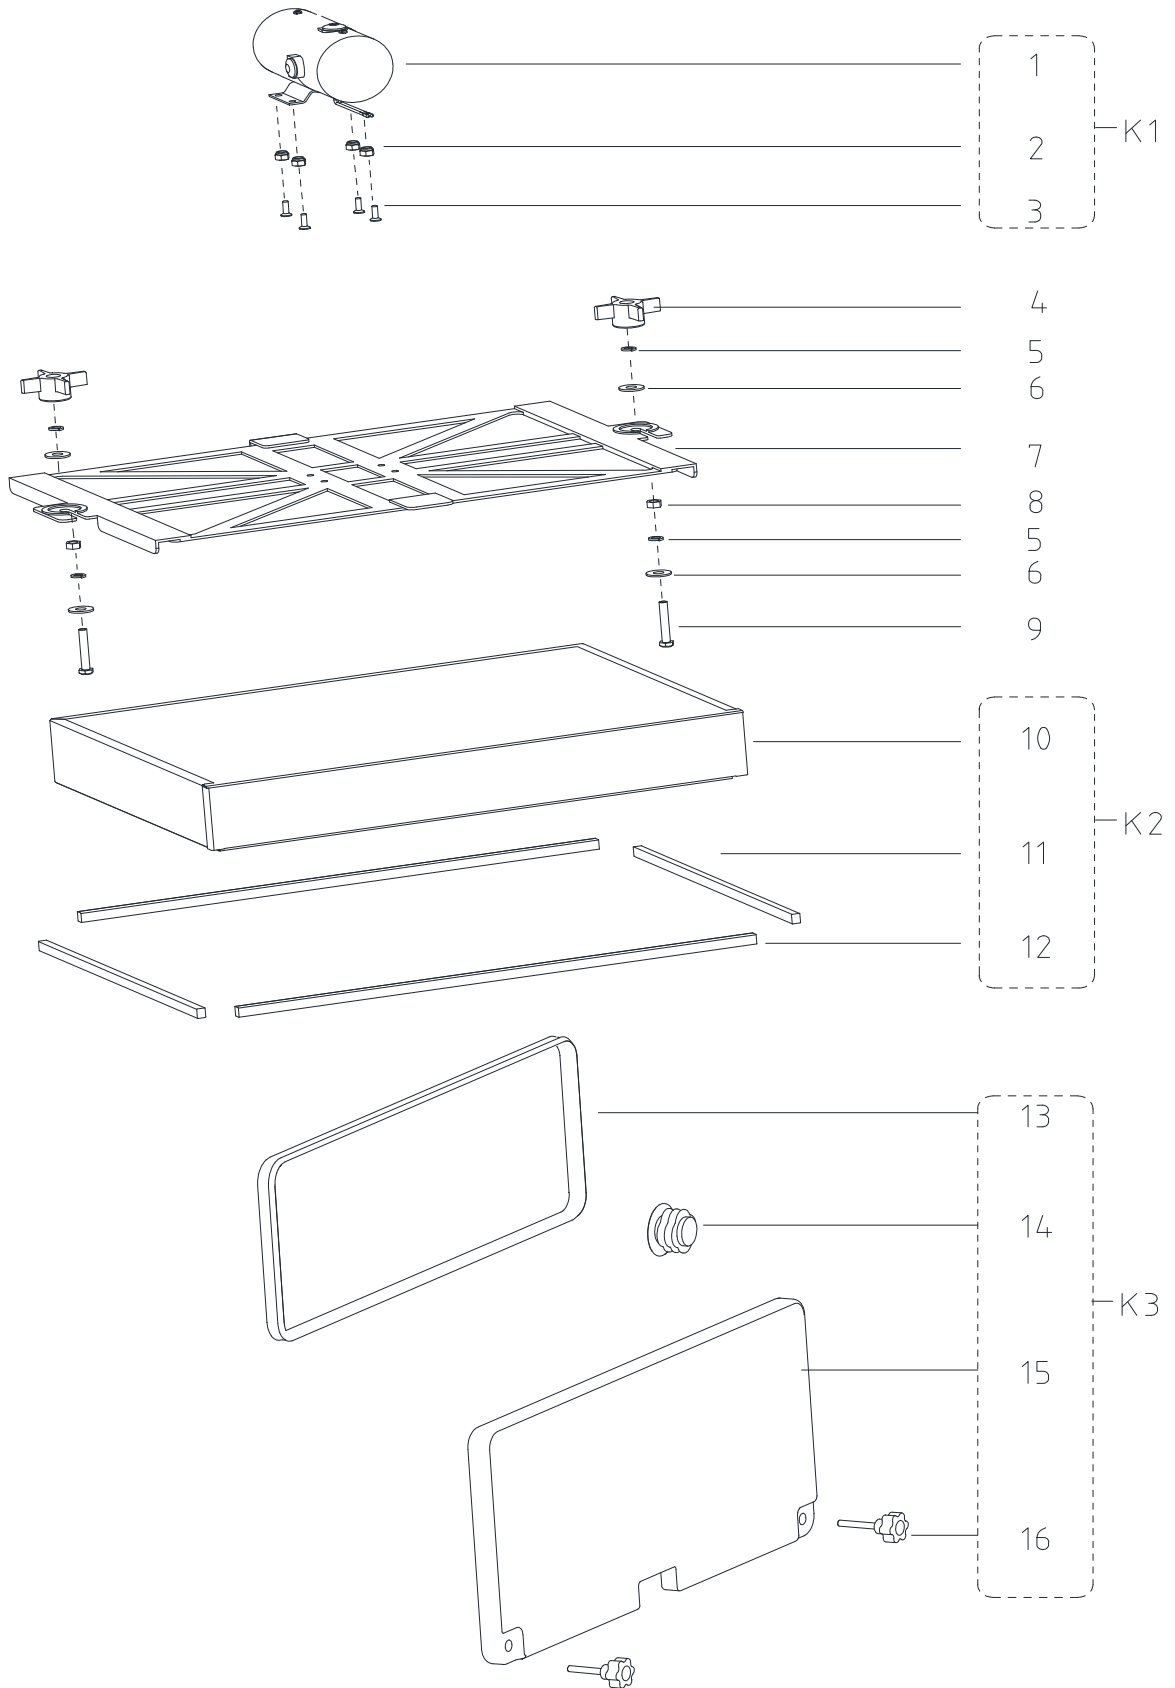

PARTS LIST

FILTER SHAKER ASSEMBLY

PARTS LIST

FILTER SHAKER ASSEMBLY

Kit	Item	Part No.	Description	Qty
K1	1		VIBRATION MOTOR	1
K1	2	VF14516	NUT LOCK M8	4
K1	3	VV13605	SCREW M6X16	4
	4	VF81210	KNOB KNURLED M8X55 MALE	2
	5	VF13519	WASHER SPRING ID8	4
	6	VF13535	WASHER PLAIN M8X20 X2	4
	7	55940554	BRACKET FILTER SHAKER	1
	8	VF13513	NUT M8 SS	2
	9	VF13635	SCREW M8X50	2
K2	10		FILTER 580X401X80 POLYESTER 3.5m²	1
K2	11		GASKET L.400	2
K2	12		GASKET L.562	2
K3	13		GASKET	1
K3	14	VF85127	CAP BLACK TANK LOCKING	1
K3	15		LID FILTER SHAKER	1
K3	16	55940479	KNOB KNURLED M8X40	2
	K1	55940547	VIBRATION MOTOR KIT	1
	K2	55940538	FILTER KIT 580X401X80 PES 3.5m²	1
	K3	55940516	LID FILTER SHAKER KIT	1