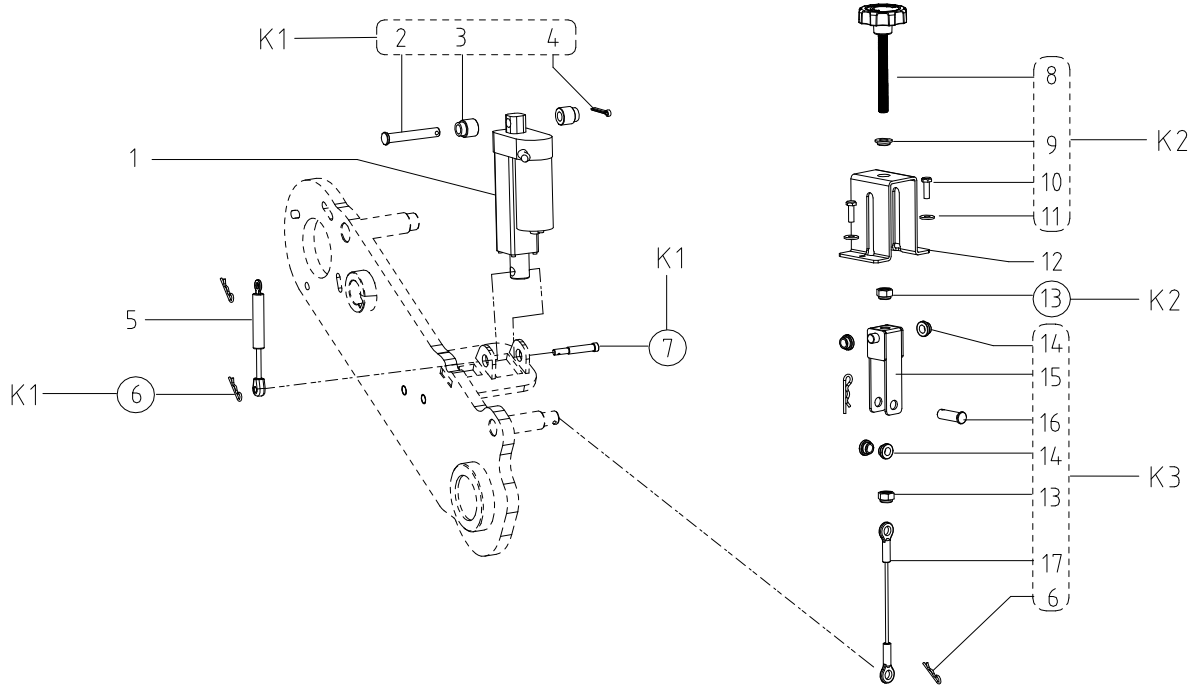

PARTS LIST

MAIN BROOM AESSMBLY(CONTINUE)

Kit	Item	Part No.	Description	Qty
K1	1	VA13491	SCREW M8X25	1
K1	2	VF13519	WASHER SPRING ID8	1
K1	3	VF13542	PLAIN WASHER DIAMETER 8 X 26 X 2	1
K1	4		KEY F SHAFT 6 X6 X22	1
K1	5		FIXING PLATE BRACKET RIGHT Q235	1
K2	6	VF14506	NUT LOCK SS M6	6
K2	7	VF13533	WASHER PLAIN M6X16X2	12
	8	55940491	SHAFT MAIN BROOM 30# D.25	1
K2	9		BUSHING NYLON D.22X29.4X12	2
K2	10	VF14233	SCREW M6X20	6
K3	11		BROOM MAIN 300X700 PPL0.5	1
*K3	*11		BROOM MAIN MIX STEEL 300x700	1
*K3	#*11		BROOM MAIN NATURAL 300x700	1
K3/K4	12		HUB WHEEL NYLON D.65x48	1
K3/K4	13	VF14125	SCREW ST5X44	2
	K1	55940569	FIXING PLATE BRACKET RIGHT KIT	1
	K2	55940570	BUSHING KIT	1
	K3	55940604	MAIN BROOM KIT 300X700 PPL0.5	1
	*K3	55940756	MAIN BROOM KIT 300X700 MIX STEEL	1
	#*K3	55940590	MAIN BROOM KIT 300X700 NATURAL	1
	#K4	55940369	HUB BROOM MAIN KIT	1

PARTS LIST

MAIN BROOM CLOSING ASSEMBLY