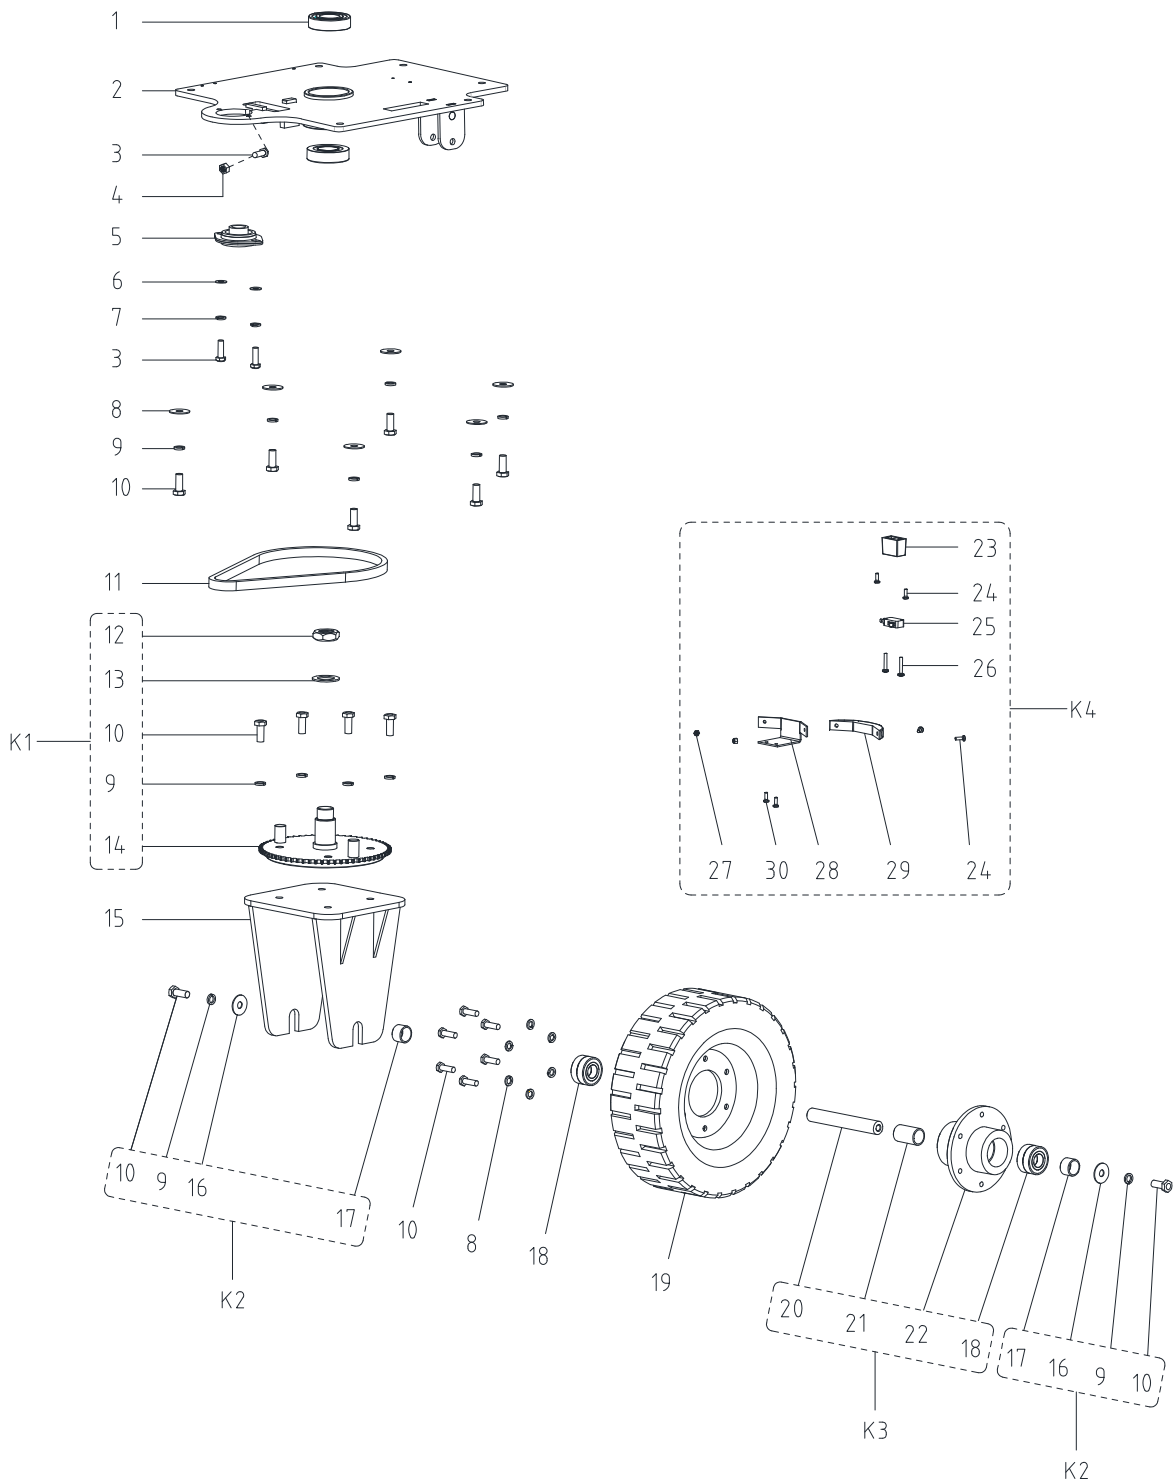

PARTS LIST

FRONT WHEEL ASSEMBLY

PARTS LIST

FRONT WHEEL ASSEMBLY

Kit	Item	Part No.	Description	Qty
	1	55940359	BEARING BALL-7206 2RS	2
	2	55940360	FIXING PLATE-FRONT WHEEL-Q235	1
	3	VA13491	SCREW M8X25	3
	4	VF13513	NUT M8 SS	1
	5	VR11006	BEARING	1
	6	VF13514A	WASHER PLAIN 8X16.5X1	2
	7	VF13519	WASHER SPRING ID8	2
	8	VF13537	WASHER PLAIN M10XM26X2	12
K1/K2	9	VF13518	WASHER LOCK F10	12
K1/K2	10	VF14123	SCREW M10X25	18
	11	55940361	CHAIN ROLLER 06B	1
K1	12		NUT M24	1
K1	13		WASHER Ø24	1
K1	14		SPROCKET T13 45# GALV	1
	15	55940362	BRACKET FRONT WHEEL	1
K2	16		WASHER D10X30X2.5	2
K2	17		SLEEVE FRONT WHEEL SS	2
K3	18	ZD45425	BEARING 6204 LU	4
	19	55940340	WHEEL	1
K3	20		SHAFT-FRONT WHEEL-D.20XL.139MM	1
K3	21		RING F SHAFT D.20	1
K3	22		BEARING SLEEVE	1
K4	23		BLOCK SWITCH	1
K4	24	VF13491	SCREW M4X12	4
K4	25	VF85507	MICRO-SWITCH	1
K4	26	VV13623	SCREW ST3X18	2
K4	27		NUT LOCK M4	2
K4	28		BRACKET SENSOR SWITCH FIXING	1
K4	29		TOUCH BLOCK	1
K4	30	VF90235	SCREW TM4X10	2
	K1	55940890	DRIVE FRONT WHEEL KIT	1
	K2	55940859	FRONT WHEEL HARDWARE KIT	2
	K3	55940897	FRONT WHEEL BEARING KIT	1
	K4	55940869	SLOW DOWN KIT	1