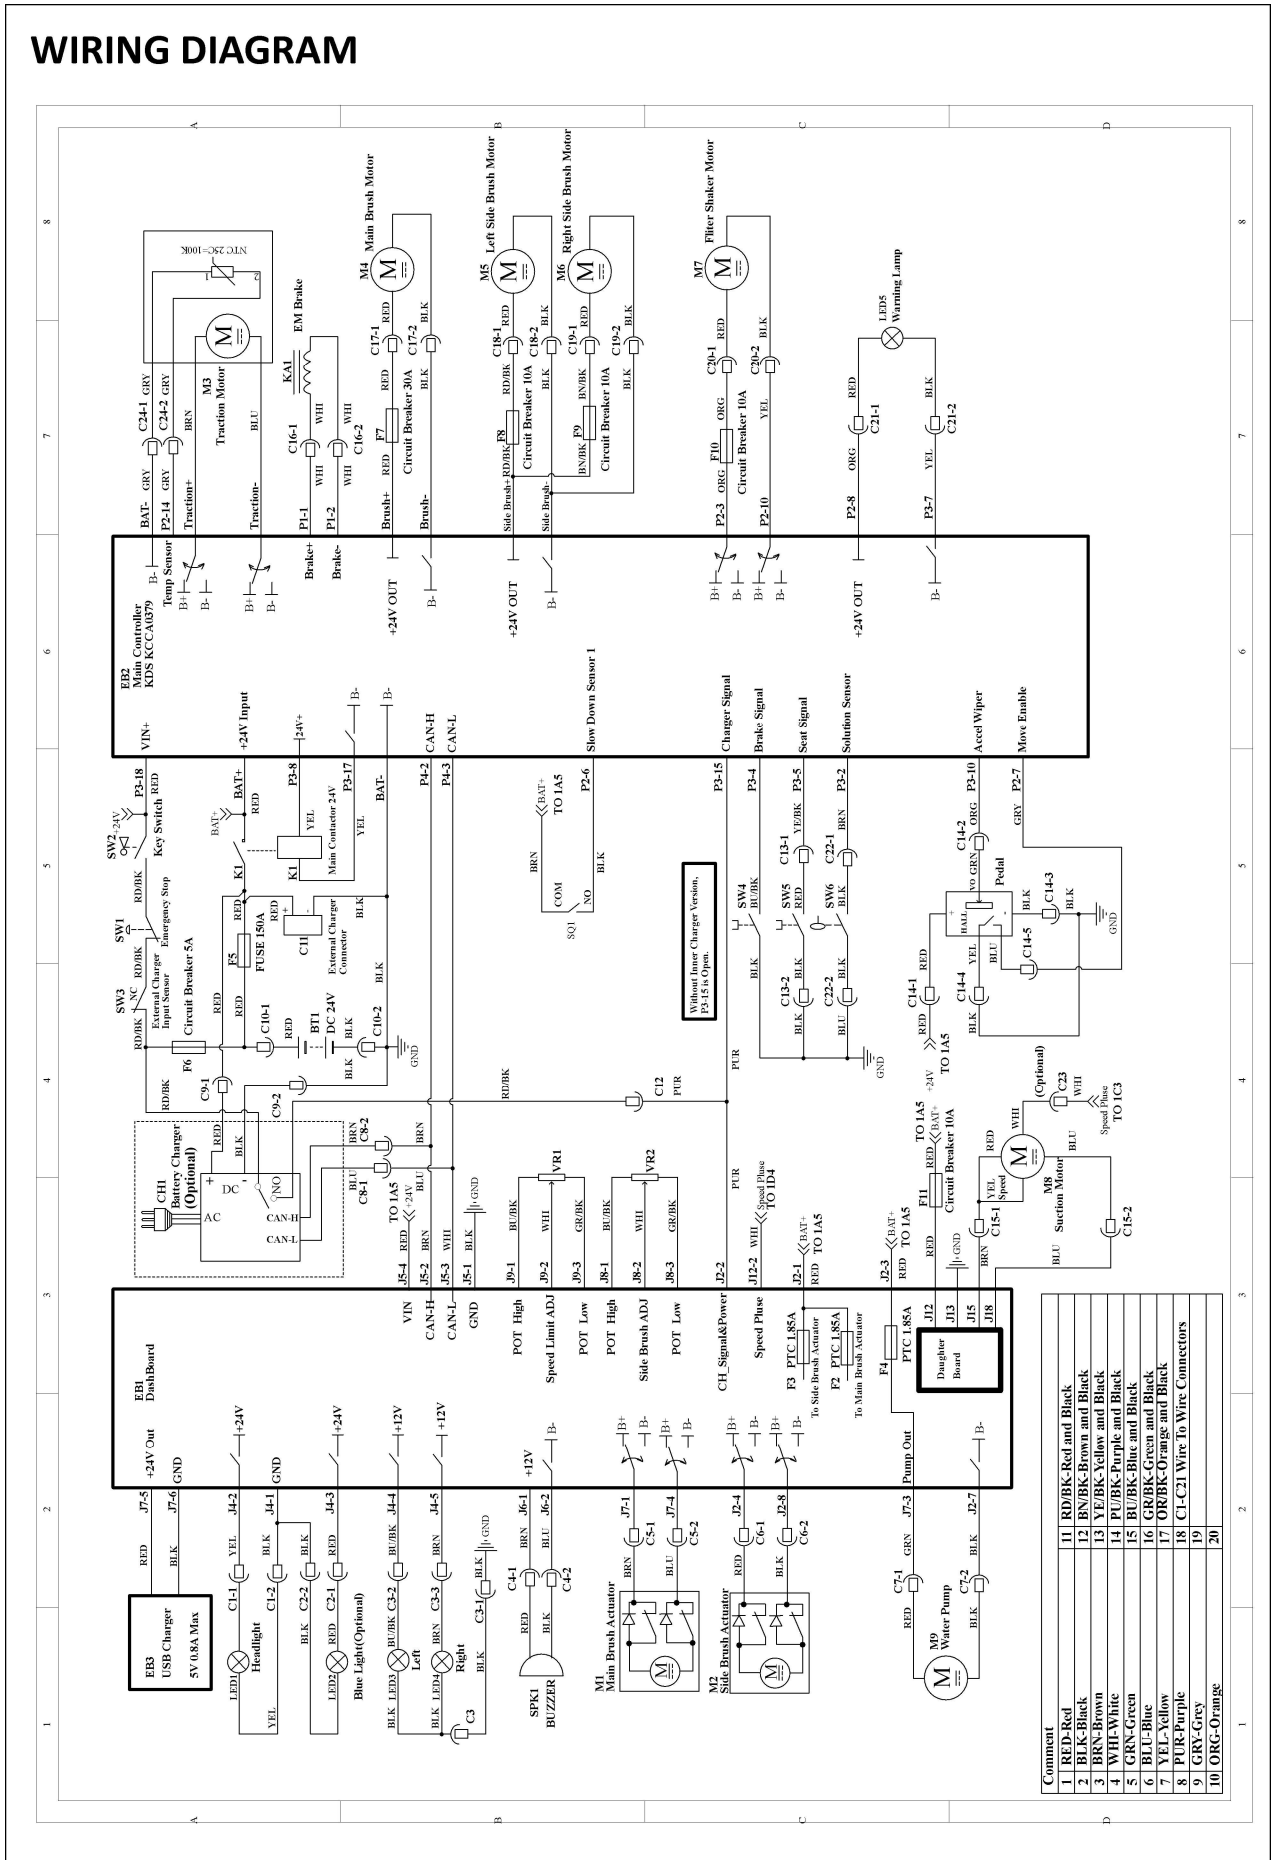

WIRING DIAGRAM

PARTS LIST

RECOMMENDED SPARE PARTS

Item	Part No.	Description	Qty
1	55940453	GASKET	1
2	55940340	WHEEL TRACTION	1
3	55940550	GASKET VACUUM MOTOR	1
4	55940892	HOSE SOLUTION KIT	1
5	55940361	CHAIN ROLLER 06B	1
6	55940552	GASKET VACUUM MOTOR LID	1
7	55940547	VIBRATION MOTOR KIT	1
8	55940479	KNOB KNURLED M8X40	2
9	55940538	FILTER KIT 580X401X80 PES 3.5m²	1
10	55940543	WHEEL D.63 KIT	1
11	55940544	WHEEL D.126 KIT	1
12	55940439	MINI CONTAINER KIT	3
13	55940545	LATCH KIT	1
14	55940342	COVER KIT RIGHT	1
15	55940329	ROLLER BUMPER KIT	1
16	55940368	ACCELERATOR PEDAL KIT	1
17	55940306	BRAKE KIT	1
18	55940307	REAR WHEEL KIT FIXING	1
19	55940102	ON BOARD CHARGER KIT US	1
20	VR12005	MICRO SWITCH	1
21	55940118	CONTROLLER MAIN MACHINE	1
22	55940314	FUSE KIT	1
23	VF90230	RELAY	1
24	VF89050	CIRCUIT BREAKER 10A	1
25	ZD48320	CIRCUIT BREAKER 30A	1
26	VF90747	CIRCUIT BREAKER 5A	1
27	55940142	WIRE FOR POWER SUPPLY	1
28	55940351	CHAIN ROLLER	1
29	55940318	SPROCKET KIT	1
30	55940133	DRIVE MOTOR KIT	1
31	55940352	CABLE 2130	1
32	55940355	CABLE 1500	1
33	55940321	BRAKE PEDAL KIT	1
34	55940322	BRAKE BRACKET KIT ROTATION	1
35	55940324	BRAKE BRACKET KIT FIXED	1
36	55940136	MOTOR SIDE BROOM RIGHT 24V 280W	1
37	55940135	MOTOR SIDE BROOM LEFT 24V 280W	1
38	55940138	ACTUATOR KIT 24V 550N 55mm	1
39	55940587	BROOM SIDE KIT 300x500 PPL 0.8	1
40	55940772	HUB KIT SIDE BROOM	1
41	55940134	MOTOR MAIN BROOM 24V 500W	1