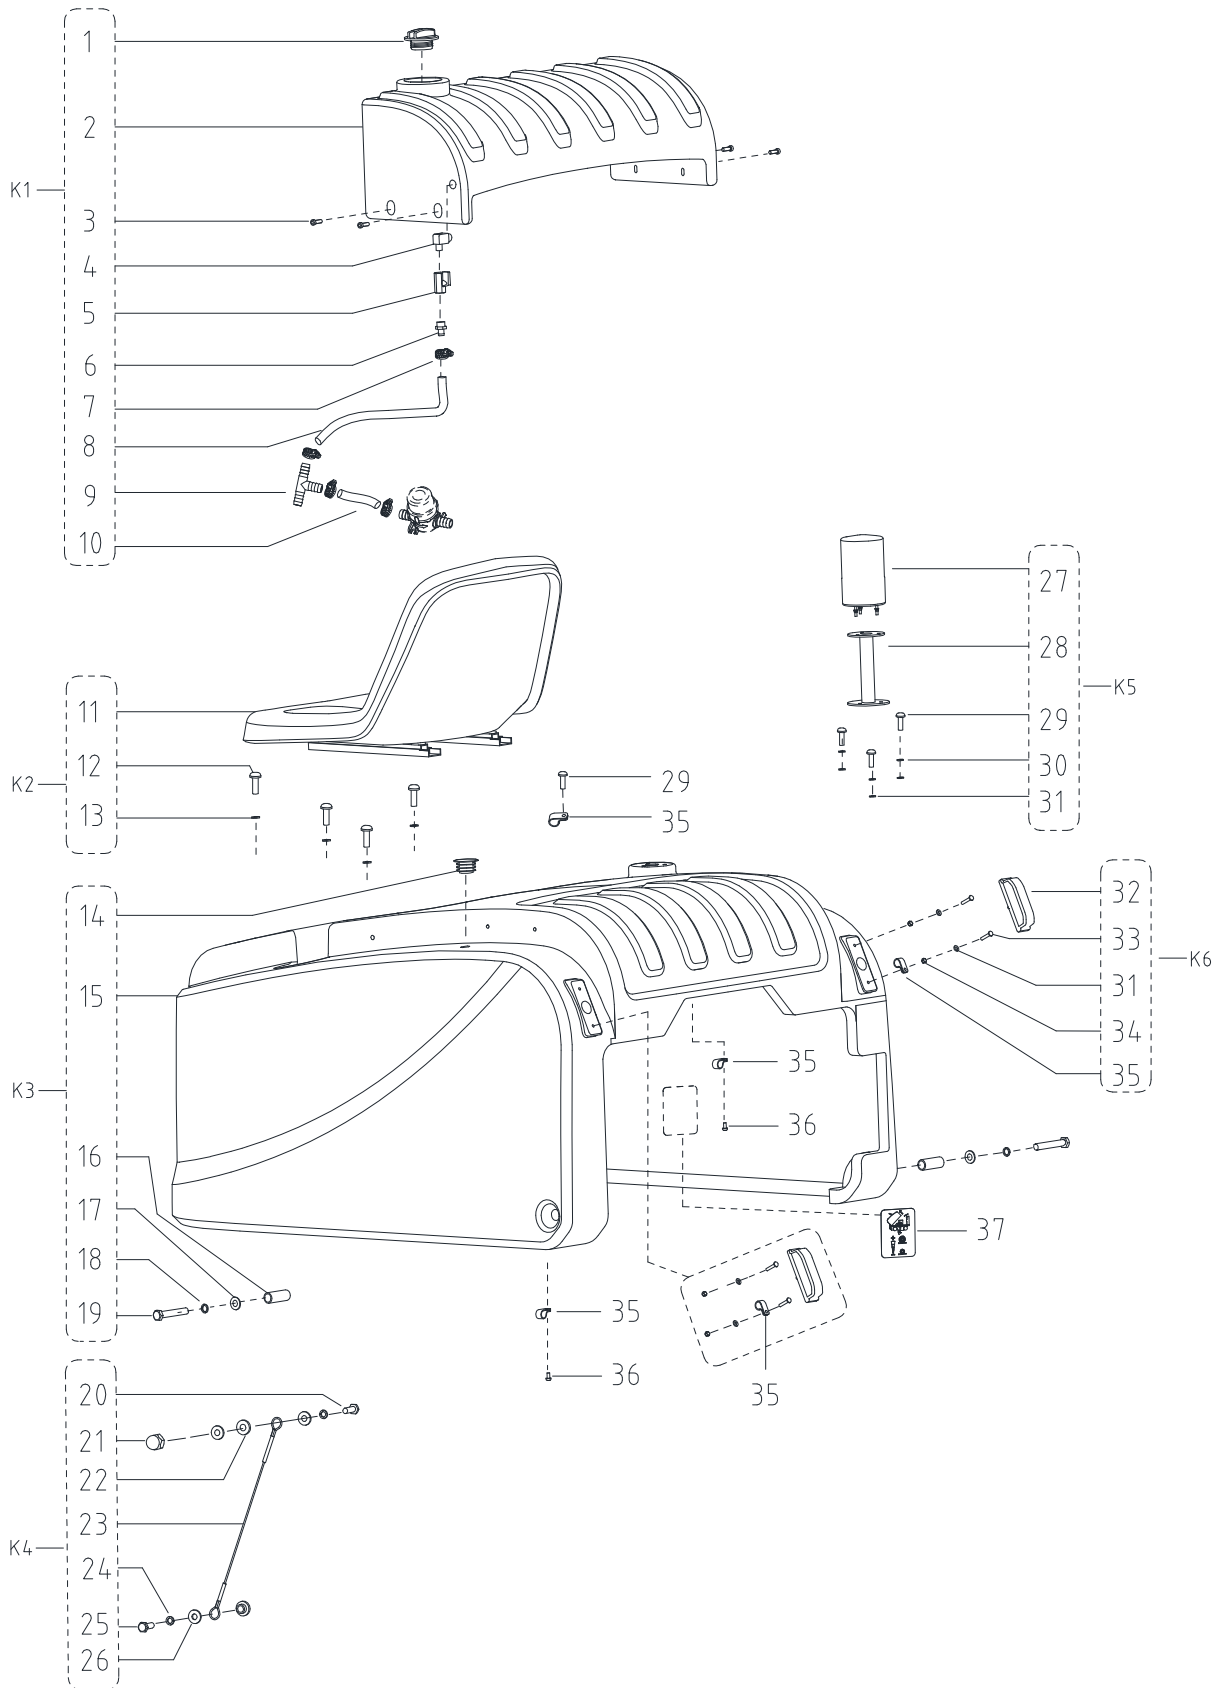

PARTS LIST

OVERHEAD GUARD ASSEMBLY

PARTS LIST

OVERHEAD GUARD ASSEMBLY

Kit	Item	Part No.	Description	Qty
*K1	1	VF14516	NUT LOCK M8	8
*K1	2		WASHER 8.1X20X2	16
*K1	3	VF13635	SCREW M8X50	8
*K1	4		OVERHEAD GUARD	1
*K1	5		FIXED BRACKET	1
*K1	6		LEFT BRACKET	1
*K1	7		RIGHT BRACKET	1
*K1	8	VF13634	BOLT M10X30	8
*K1	9	VF13518	WASHER LOCK F10	8
*K1	10	VF13517	WASHER 10XF20X2.5	8
	*K1	55940412	OVERHEAD GUARD KIT	1

PARTS LIST

COVER ASSEMBLY

PARTS LIST

COVER ASSEMBLY

Kit	Item	Part No.	Description	Qty
*K1	1	55940549	LID	1
*K1	2		TANK	1
*K1	3	GT13015	SCREW HEXAGON M6X30	4
*K1	4	VF90609	ELBOW 90DEG BRASS	1
*K1	5	VF80361	BALL VALVE	1
*K1	6	VF80313	CONNECTOR BRASS	1
*K1	7	VV10114	CLAMP	4
*K1	8		TUBE ID20	1
*K1	9		THREE WAY TUBE	1
*K1	10		TUBE ID20	1
K2	11		SEAT	1
K2	12		SCREW M8X20	4
K2	13		WASHER 8.1X20X2	4
K3	14	VF85127	CAP FOR KNOB	1
K3	15		COVER	1
K3	16		SPACER D.16X20 H.54	1
K3	17	VF13538	WASHER 12X24X2	2
K3	18	VF13541	WASHER LOCK Ø12	2
K3	19		SCREW M12X80	2
K4	20		SCREW M6X30	1
K4	21		NUT M6	1
K4	22		SPACER D.6.2X10 H.7.7	2
K4	23	VR17008	CABLE RECOVERY TANK	1
K4	24	VV13607	WASHER LOCK M6	2
K4	25	VF14233	SCREW M6X20	1
K4	26	VF14543	WASHER D6X18X1.5	3
K5	27	-	WARNING LIGHT	1
K5	28		BRACKET WARNING LIGHT	1
K5	29	VV13635	SCREW M5X20 SST PH	4
K5	30	VV13601	WASHER SPRING ID5	3
K5/K6	31	VF13532	WASHER PLAIN M5	7
K6	32	-	TAILLIGHT	2
K6	33	VV13634	SCREW M5 X 30 SST PH	4
K6	34	VF14514	NUT LOCK M5	4
K6	35	VF85102	BIG CLAMP	5
	36	VA50523	SCREW ST4X8	2
	37	55940938	LABEL	1
	*K1	55940458	TANK REAR KIT 12L	1
	K2	55940542	SEAT KIT	1
	K3	55940541	COVER KIT	1
	K4	55940537	CABLE KIT	1
	K5	55940539	WARNING LIGHT KIT	1
	K6	55940540	TAILLIGHT KIT	2