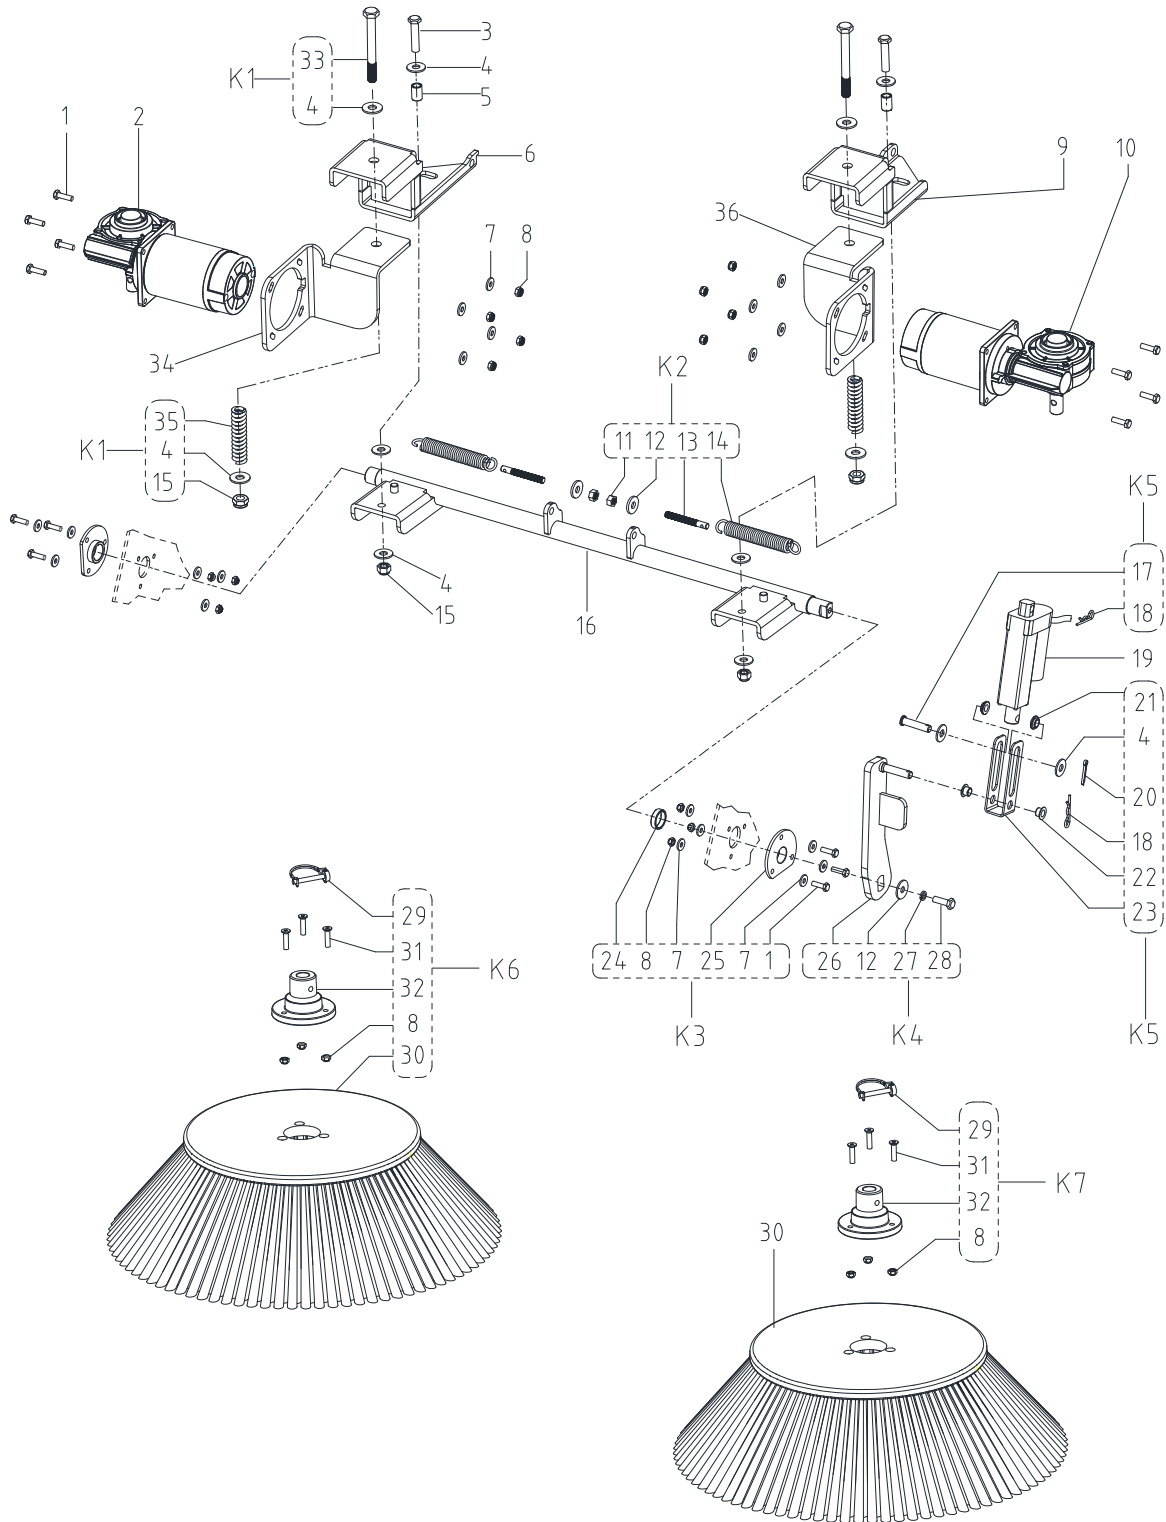

PARTS LIST

BRAKE ASSEMBLY

Kit	Item	Part No.	Description	Qty
K1	1	55940367	PEDAL COVER RUBBER	1
K1	2		PEDAL BRAKE	1
K1	3	VA13491	SCREW M8X25	1
K1	4	VF84228	SCREW SHOULDER M8X11.5MM	1
K1	5	VF13536	PLAIN WASHER DIAMETER 10 1/5	2
K1	6	VF13535	WASHER PLAIN M8 X M20 X 2	5
K1	7	VF14516	NUT LOCK M8	3
K2	8		SPRING TENSION	1
K2	9		ROTATION PLATE BRAKE	1
K2	10	VF89318	SPRING 65MN	1
K2/K3	11	VS13518	CONNECTING PIN	1
K2	12		ROTATION PIN	1
K2	13	VF85507	MICRO-SWITCH	1
K2	14	VF14244	SCREW M3 X 20	2
K3	15		FIXING PLATE BRAKE	1
K3	16	VV13604	SCREW M8X20	5
K3	17	VF13519	WASHER SPRING ID8	5
K3	18	VR35008	TOP CONNECTING PIN	1
K3	19	VF13537	WASHER PLAIN M10XM26X2	2
	20	55940352	CABLE 2130	1
	21	55940353	BOLT M8X16 HEX WITH HOLE	2
	22	55940354	BRACKET BRAKE BLOCK ROTATION	2
	23	55940355	CABLE 1500	1
	24	VF14084	PIN COTTER D3X24	1
	25	VF13514	WASHER PLAIN Ø8x16x1.5mm	3
	K1	55940321	BRAKE PEDAL KIT	1
	K2	55940322	BRAKE BRACKET KIT ROTATION	1
	K3	55940324	BRAKE BRACKET KIT FIXED	1

PARTS LIST

SIDE BROOM ASSEMBLY