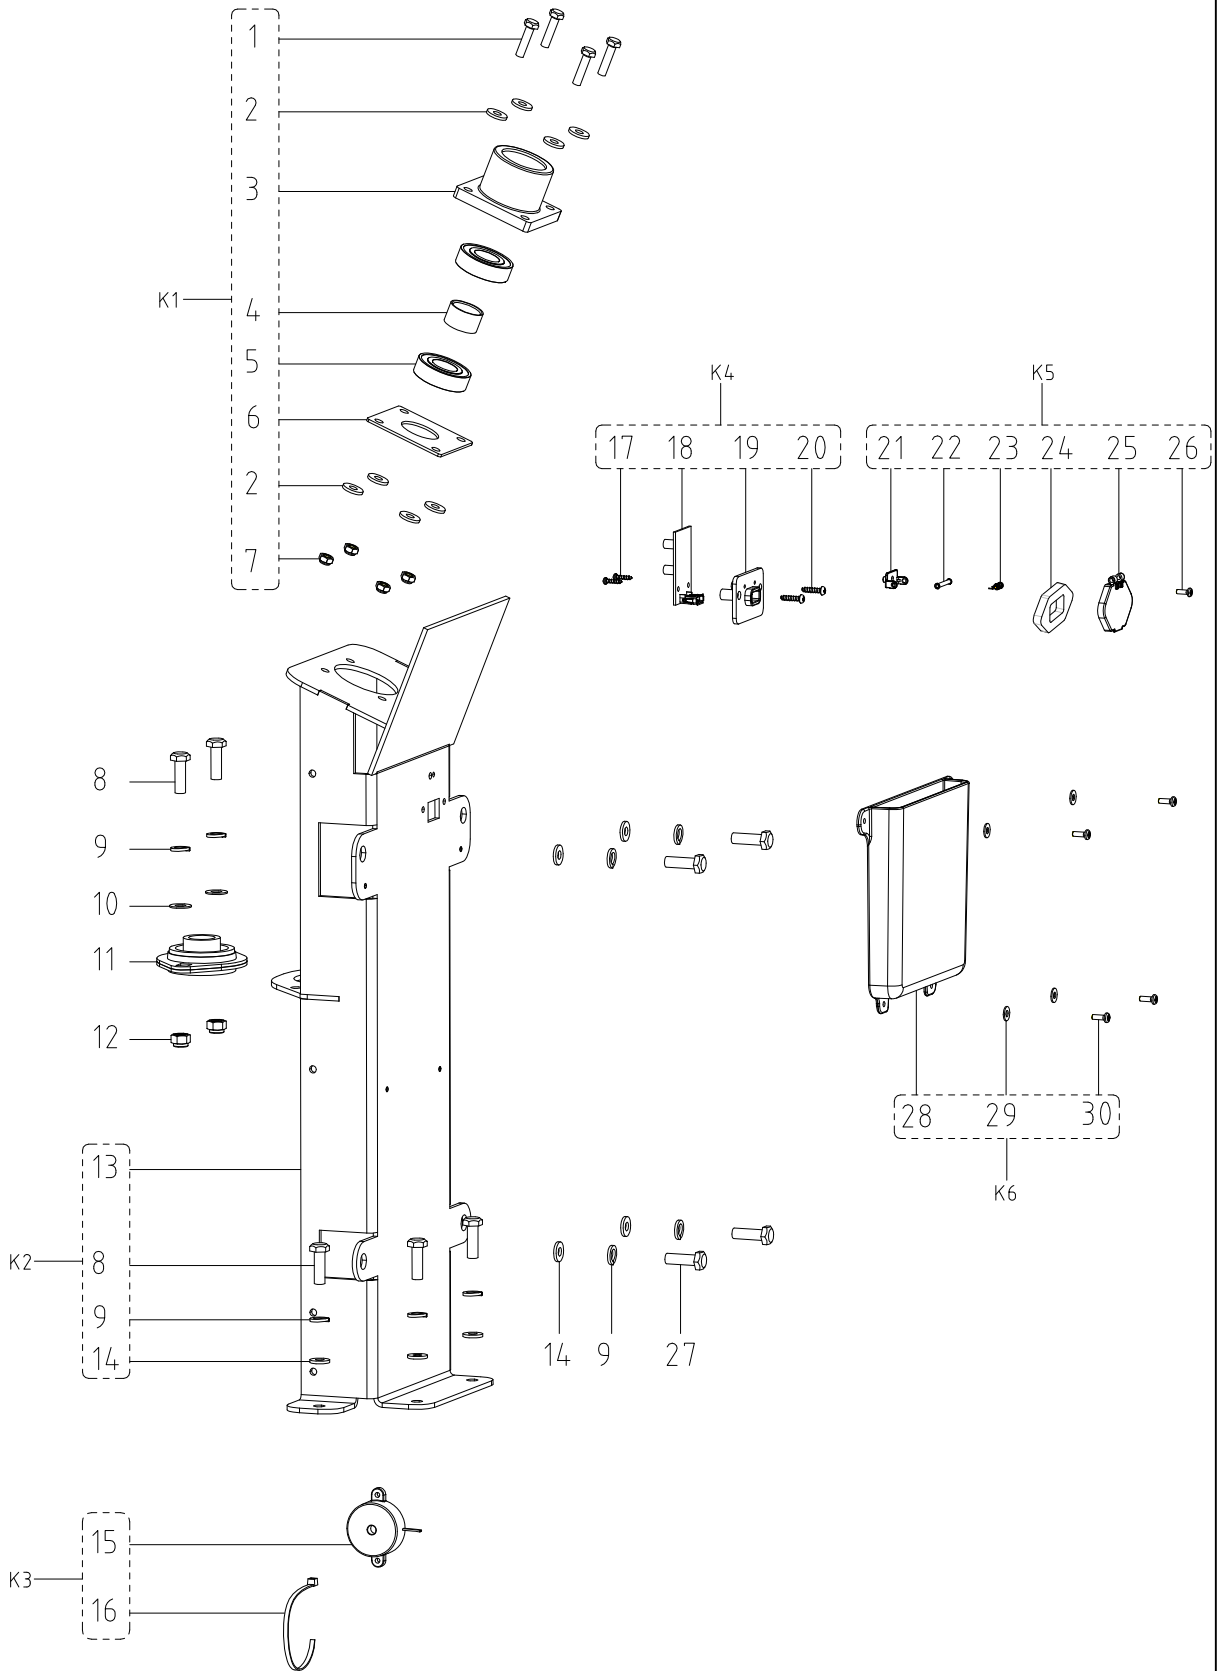

PARTS LIST

FRONT MAIN FRAME ASSEMBLY

PARTS LIST

FRONT MAIN FRAME ASSEMBLY

Kit	Item	Part No.	Description	Qty
K1	1	VV20058	SCREW M6X25	4
K1	2	VF13533	WASHER PLAIN M6X16X2	8
K1	3	VR12002	BRACKET FIXED BEARING	1
K1	4	VR12008	SPACER BUSHING	1
K1	5	VF14075	BEARING 6004 2RS	2
K1	6	VR12003	PLATE FIXED BEARING	1
K1	7	VF14506	NUT LOCK SS M6	4
K2	8	VA13491	SCREW M8X25	6
K2	9	VF13519	WASHER SPRING ID8	10
	10	VF13514A	WASHER PLAIN 8X16.5X1	2
	11	VR11006	BEARING	1
	12	VF14516	NUT LOCK M8	2
K2	13		FRONT MAIN FRAME	1
K2	14	VF13535	WASHER PLAIN Ø8	8
K3	15	VR12014	BUZZER	1
K3	16	RD20652	CABLE TIE	1
K4	17		SCREW M3X11	2
K4	18		USB PCB	1
K4	19		PLATE USB FIXED	1
K4	20	VA13477	SCREW ST4X15	2
K5	21		USB BRIDGE	1
K5	22		SHAFT	1
K5	23		SPRING TORSIONAL	1
K5	24		GASKET USB	1
K5	25		COVER POWER SUPPLY	1
K5	26		SCREW M3	1
	27	55940356	SCREW SOCKET M8X20 SS	4
K6	28		BAG MOBILE PHONE	1
K6	29	VV13664	WASHER PLAIN DIA.4	4
K6	30		SCREW M4X8	4
	K1	VR24071	BEARING BASE KIT	1
	K2	55940870	FRONT MAIN FRAME KIT	1
	K3	VR34052	BUZZER KIT	1
	K4	VR34053	PCB USB KIT	1
	K5	55940874	COVER USB KIT	1
	K6	55940880	PHONE STORAGE KIT	1