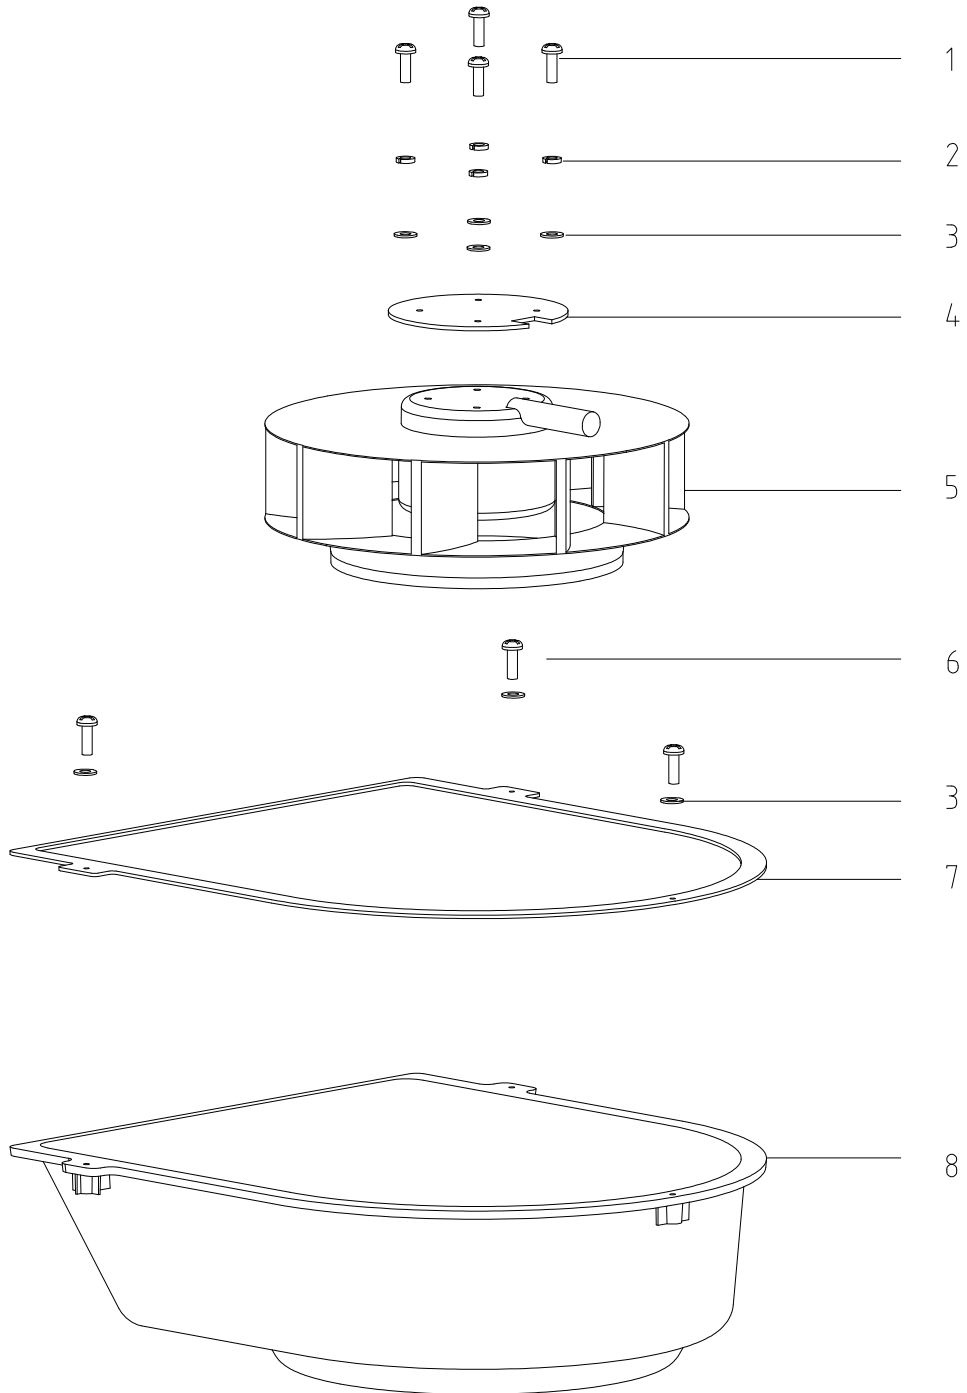

PARTS LIST

VACUUM MOTOR LID ASSEMBLY

PARTS LIST

VACUUM MOTOR LID ASSEMBLY

Kit	Item	Part No.	Description	Qty
	1	VF13491	SCREW M4X12	4
	2	VV13601	WASHER SPRING ID5	4
	3	VA13483A	WASHER PLAIN	7
	4	55940550	GASKET VACUUM MOTOR	1
	5	55940551	VACUUM MOTOR	1
	6	VA13477	SCREW ST4X15	3
	7	55940552	GASKET VACUUM MOTOR LID	1
	8	55940553	LID VACUUM MOTOR	1