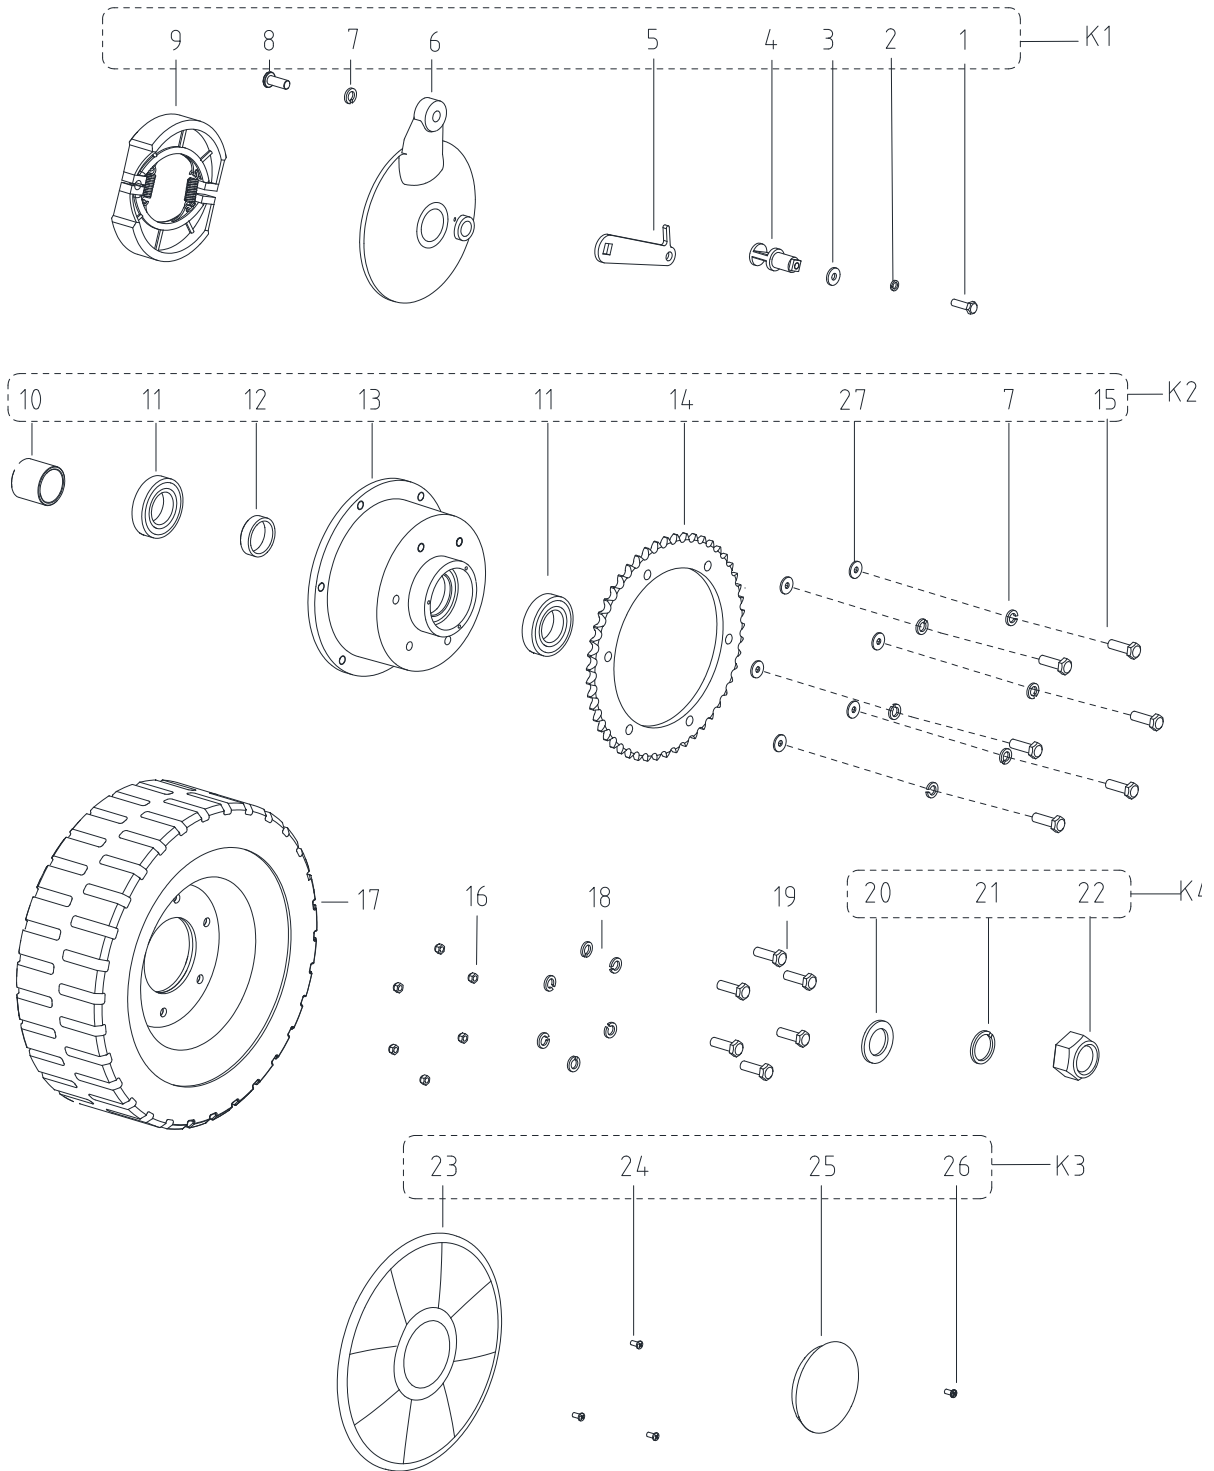

PARTS LIST

REAR WHEEL ASSEMBLY

PARTS LIST

REAR WHEEL ASSEMBLY

Kit	Item	Part No.	Description	Qty
K1	1	VF14233	SCREW M6X20	2
K1	2	VV13607	WASHER LOCK M6	2
K1	3	VF13533	WASHER PLAIN M6X16X2	2
K1	4		ROTATION SHAFT BRAKE BLOCK	2
K1	5		ROTATION BRACKET BRAKE BLOCK	2
K1	6		FIXING PLATE BRAKE BLOCK	2
K1/K2	7	VF13519	WASHER SPRING ID8	14
K1	8	55940338	SCREW M8X20	2
K1	9		BRAKE SHOE	2
K2	10		SLEEVE REAR WHEEL SHAFT	2
K2	11	VF14061	BEARING 6006	4
K2	12		BUSHING REAR WHEEL SHAFT	2
K2	13		BRAKE DISC	2
K2	14	55940339	SPROCKET	2
K2	15	VV13604	SCREW M8X20	12
	16	VF14547	NUT LOCK M10	12
	17	55940340	WHEEL	2
	18	VF14122	PLAIN WASHER DIAMETER 10 X 20 X 2	12
	19	VF13634	BOLT M10X30	12
K4	20		WASHER PLAIN Ø25x39x4mm	2
K4	21		WASHER SPRING ID24	2
K4	22		NUT LOCK M24	2
K3	23		COVER WHEEL DECORATIVE	2
K3	24		SCREW M3X8	6
K3	25		COVER WHEEL	2
K3	26	VV20502	SCREW M5X16	2
	27	VF13514	WASHER PLAIN Ø8x16x1.5mm	12
	K1	55940306	BRAKE KIT	2
	K2	55940307	REAR WHEEL KIT FIXING	2
	K3	55940308	COVER KIT WHEEL	2
	K4	55940326	WHEEL HARDWARE KIT	2