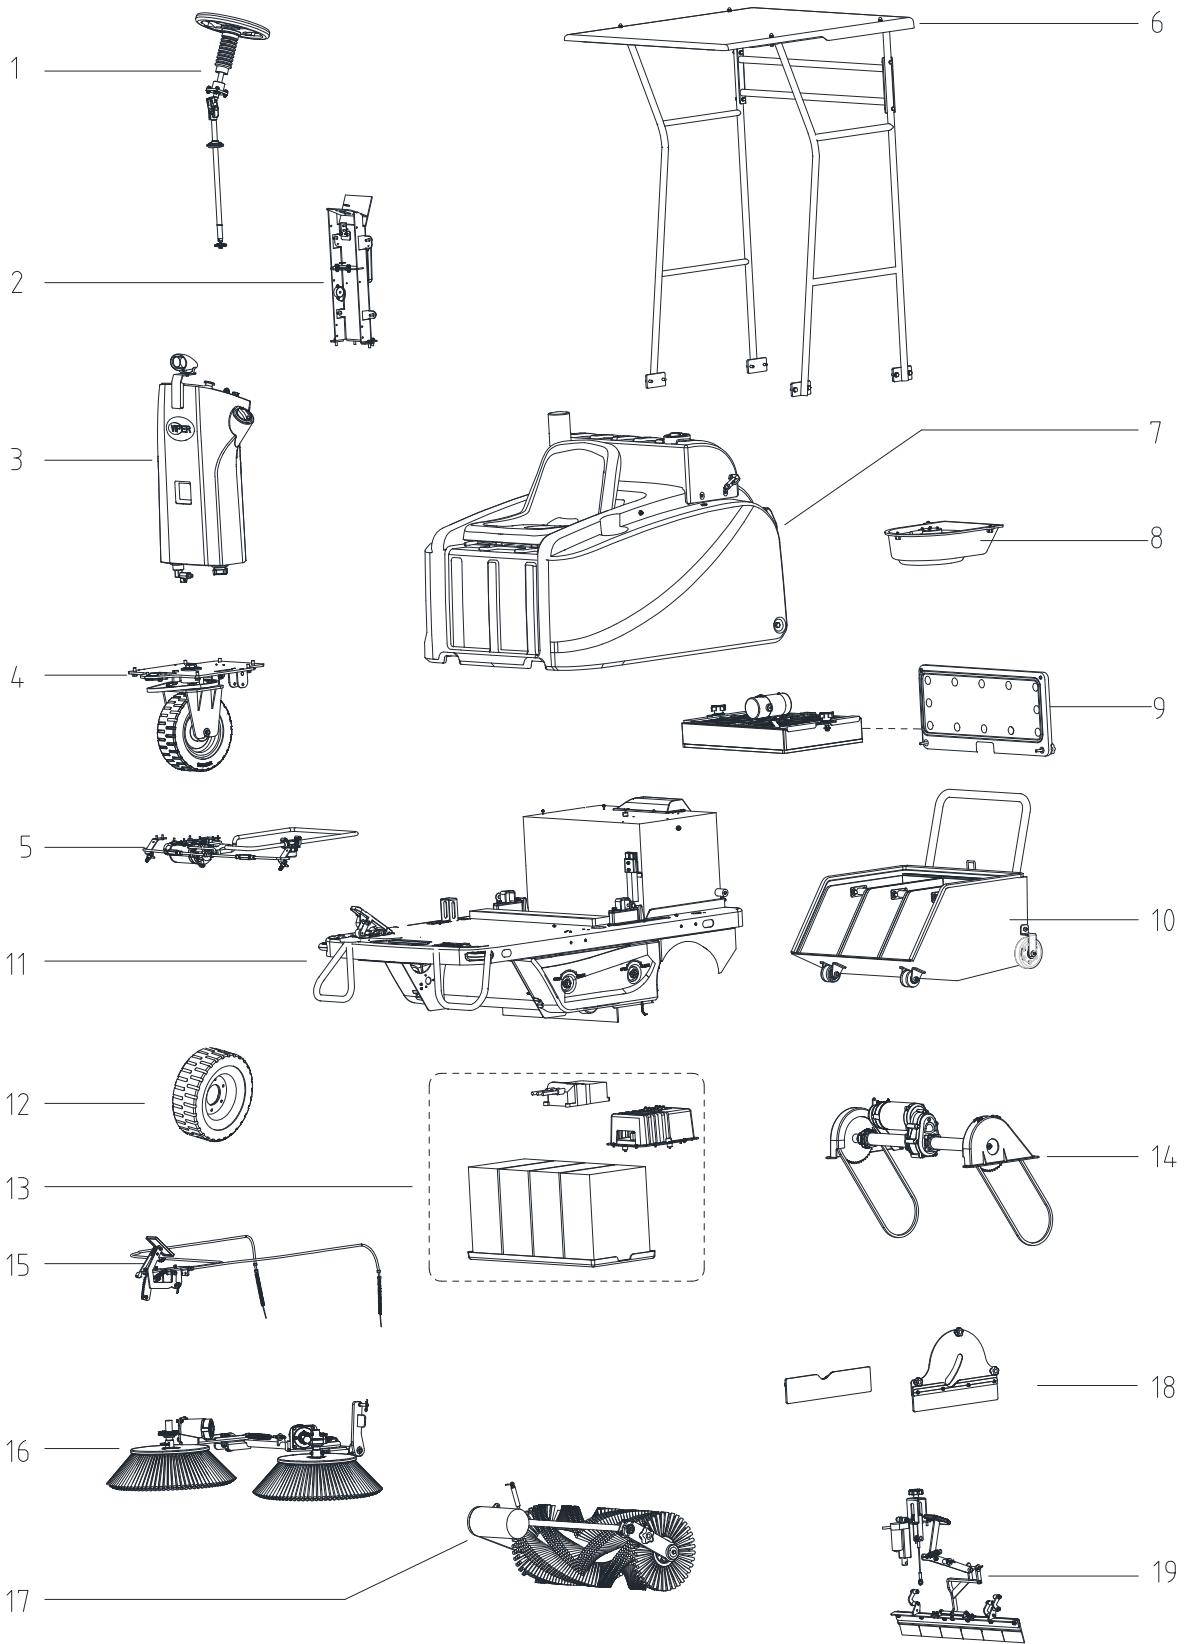

ROS1300

PARTS LIST

Model No.: 50000605/ 50000606/ 50000607

55940910 Rev. E Jun 2022

PARTS LIST

TABLE OF CONTENTS

GENERAL VIEW.....	2
DIRECTION CONTROL ASSEMBLY.....	4
FRONT MAIN FRAME ASSEMBLY.....	6
CONTROL HOUSING ASSEMBLY.....	8
FRONT WHEEL ASSEMBLY.....	12
SPRAY WATER ASSEMBLY.....	14
OVERHEAD GUARD ASSEMBLY.....	16
COVER ASSEMBLY.....	18
VACUUM MOTOR LID ASSEMBLY.....	20
FILTER SHAKER ASSEMBLY.....	22
HOPPER ASSEMBLY.....	24
CHASSIS ASSEMBLY	26
REAR WHEEL ASSEMBLY.....	30
POWER SUPPLY AND CONTROL ASSEMBLY.....	32
DRIVE ASSEMBLY.....	34
BRAKE ASSEMBLY.....	36
SIDE BROOM ASSEMBLY.....	38
MAIN BROOM ASSEMBLY.....	40
MAIN BROOM CLOSING ASSEMBLY.....	44
FRONT FLAP ASSEMBLY.....	48
ANOTHER ELECTRIC PARTS ASSEMBLY.....	50
WIRING DIAGRAM.....	52
RECOMMENDED SPARE PARTS.....	53

Model

Serial No.

* = Optional

= Modified item No. or New Item No.

[] = Not shown

PARTS LIST

GENERAL VIEW

PARTS LIST

PARTS LIST

DIRECTION CONTROL ASSEMBLY

PARTS LIST

DIRECTION CONTROL ASSEMBLY

Kit	Item	Part No.	Description	Qty
K1	1		LOGO CIRCULAR STEERING WHEEL	1
K1	2		LOGO OVAL STEERING WHEEL	1
K2	3	VR34031	SCREW BLACK M5 X 16	6
K2	4		STEERING WHEEL	1
K3	5	VA13491	SCREW M8X25	1
K3/K7	6	VF13519	WASHER SPRING ID8	2
K3	7		WASHER Ø8.4*Ø26.3	1
K3	8	VR10034	LOCK CONE BLOCK	1
	9	VR34014	STEERING WHEEL AXIS SHEATH	1
K4	10		SHAFT STEERING WHEEL L.292MM	1
K4/K6	11	VR11308	RETAINING RING	3
K5	12	VF13514A	WASHER PLAIN 8X16.5X1	2
K5	13		UNIVERSAL JOINT	1
K6	14		SHAFT STEERING WHEEL L.510.5MM	1
K7	15		SPROCKET T15	1
K7	16		KEY SQUARE	1
K7	17	VF13542	WASHER PLAIN M8X26X2	1
K7	18	VV13604	SCREW M8X20	1
K5	19	VF14251	SCREW M8 X 30	2
K5	20	VF14516	NUT LOCK M8	2
	K1	VR24084	KIT STEERING WHEEL LOGO	1
	K2	VR34041	KIT STEERING WHEEL	1
	K3	VR10039	STEERING WHEEL LOCK KIT	1
	K4	55940898	SHAFT STEERING WHEEL KIT UPPER	1
	K5	VR41431	UNIVERSAL JOINT KIT	1
	K6	55940883	SHAFT STEERING WHEEL KIT LOWER	1
	K7	VR41432	SPROCKET KIT	1