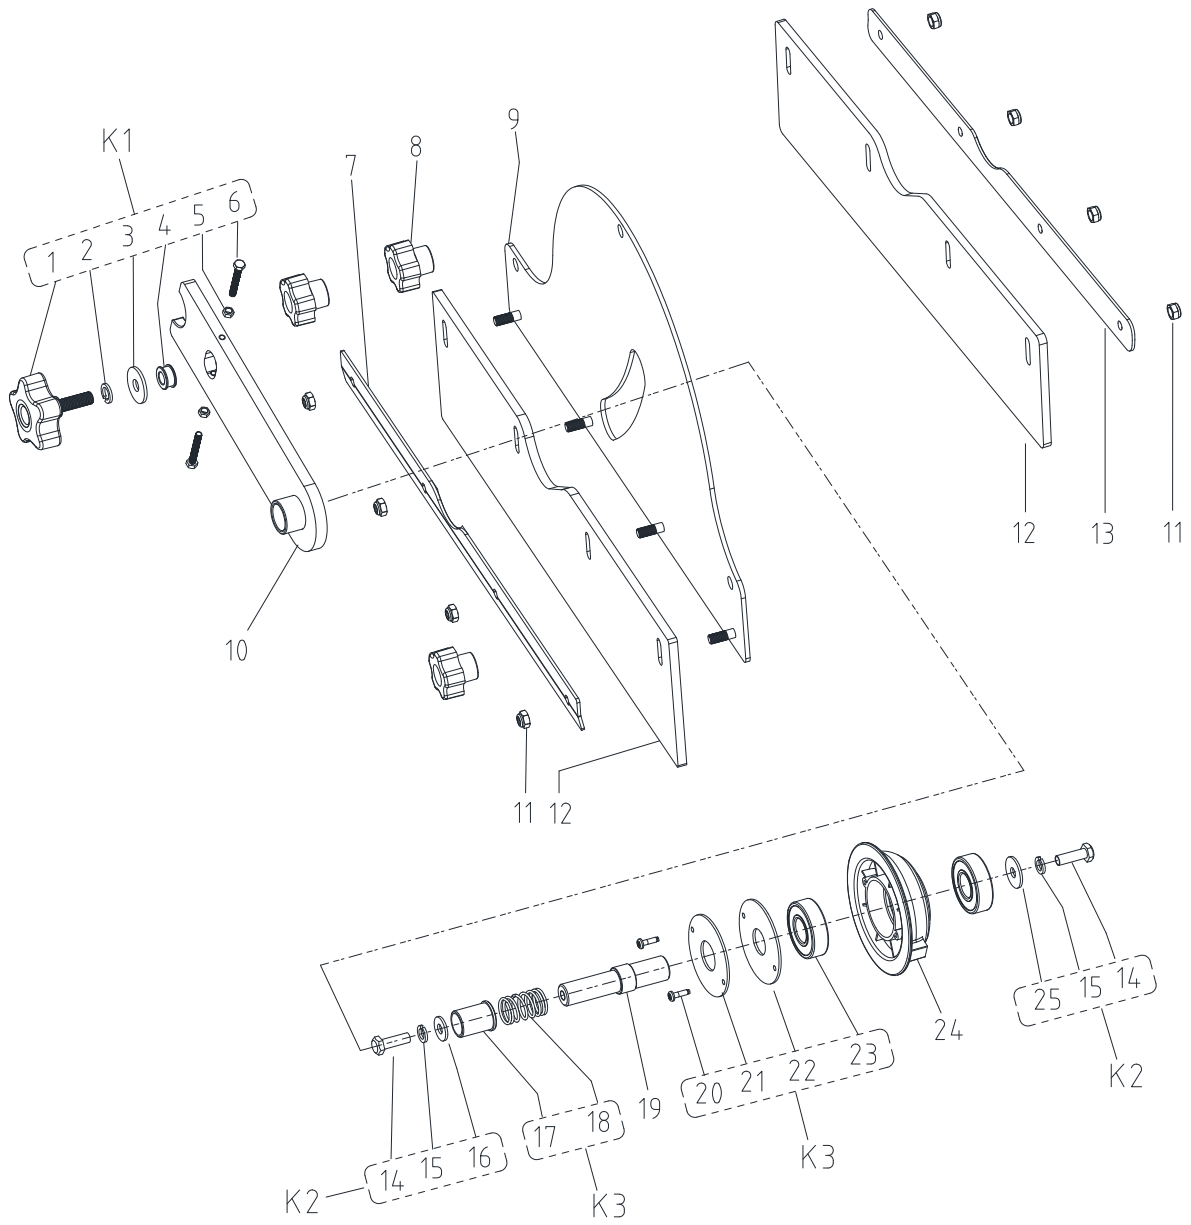

PARTS LIST

MAIN BROOM CLOSING ASSEMBLY

Kit	Item	Part No.	Description	Qty
	1	55940138	ACTUATOR KIT 24V 550N 55mm	1
K1	2		PIN D.9.8x65.5	1
K1	3		BUSHING NYLON D.10.1x19.5	2
K1	4	VF14084	PIN COTTER D3X24	1
	5	55940492	SPRING AIR 180N	1
K1/K3	6	VS13518	CONNECTING PIN	4
K1	7		PIN GALV 45# D.9.8x66	1
K2	8		SCREW KNOB M10*93	1
K2	9		BUSHING D.10x5.2	1
K2	10	VF13498	SCREW M6 X 20	2
K2	11	VF13533	WASHER PLAIN M6X16X2	2
	12	55940493	LIFTING BRACKET MAIN BROOM	1
K2/K3	13	VF14547	NUT LOCK M10	2
K3	14	55940933	BUSHING RUBBER	4
K3	15		ADJUSTING BRACKET	1
K3	16		PIN 45# D.9.8x40	1
K3	17		LIFTING CABLE MAIN BROOM	1
	K1	55940571	BUSHING KIT NYLON	1
	K2	55940572	SCREW KNOB ADJUSTING KIT	1
	K3	55940573	ADJUSTING BRACKET KIT	1

PARTS LIST

MAIN BROOM CLOSING ASSEMBLY(CONTINUE)