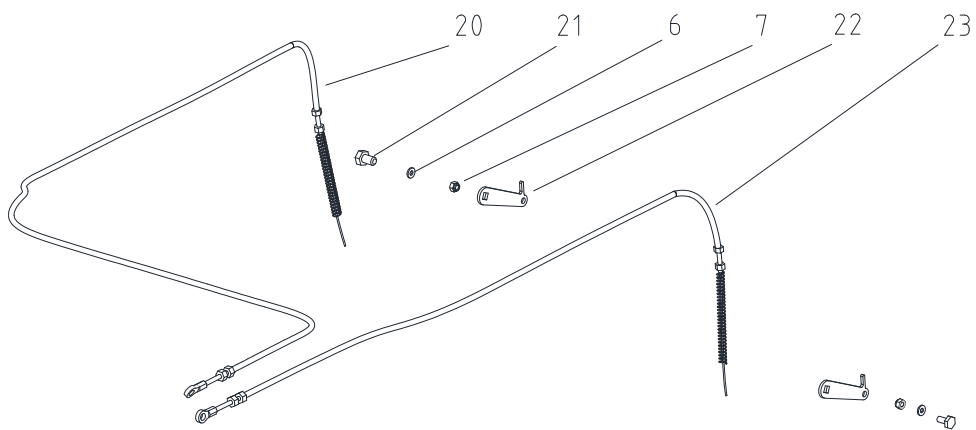

PARTS LIST

DRIVE ASSEMBLY

Kit	Item	Part No.	Description	Qty
K1	1	VF13636	SCREW M10 X 45	4
K1/K2	2	VF13518	WASHER LOCK F10	6
K1	3	VF13537	WASHER PLAIN M10XM26X2	4
K1	4		FIXING PLATE DRIVE MOTOR	2
K3	5	VF89116	CARBON BRUSH	4
K3	6	55940132	ELECTROMAGNETIC BRAKE	1
K3	7	VR14003	KEY	2
	8	55940348	SCREW PWM5X14	6
	9	55940349	GUARD BOARD CHAIN RIGHT	1
	10	55940350	GUARD BOARD CHAIN LEFT	1
K2	11	VF14006	BOLT M10X20	2
K2	12	VR41111	WASHER PLAIN 10X33X3	2
K2	13		SPROCKET	2
	14	55940351	CHAIN ROLLER	2
	K1	55940317	DRIVE MOTOR HARDWARE KIT	2
	K2	55940318	SPROCKET KIT	2
	K3	55940133	DRIVE MOTOR KIT	1

PARTS LIST

BRAKE ASSEMBLY